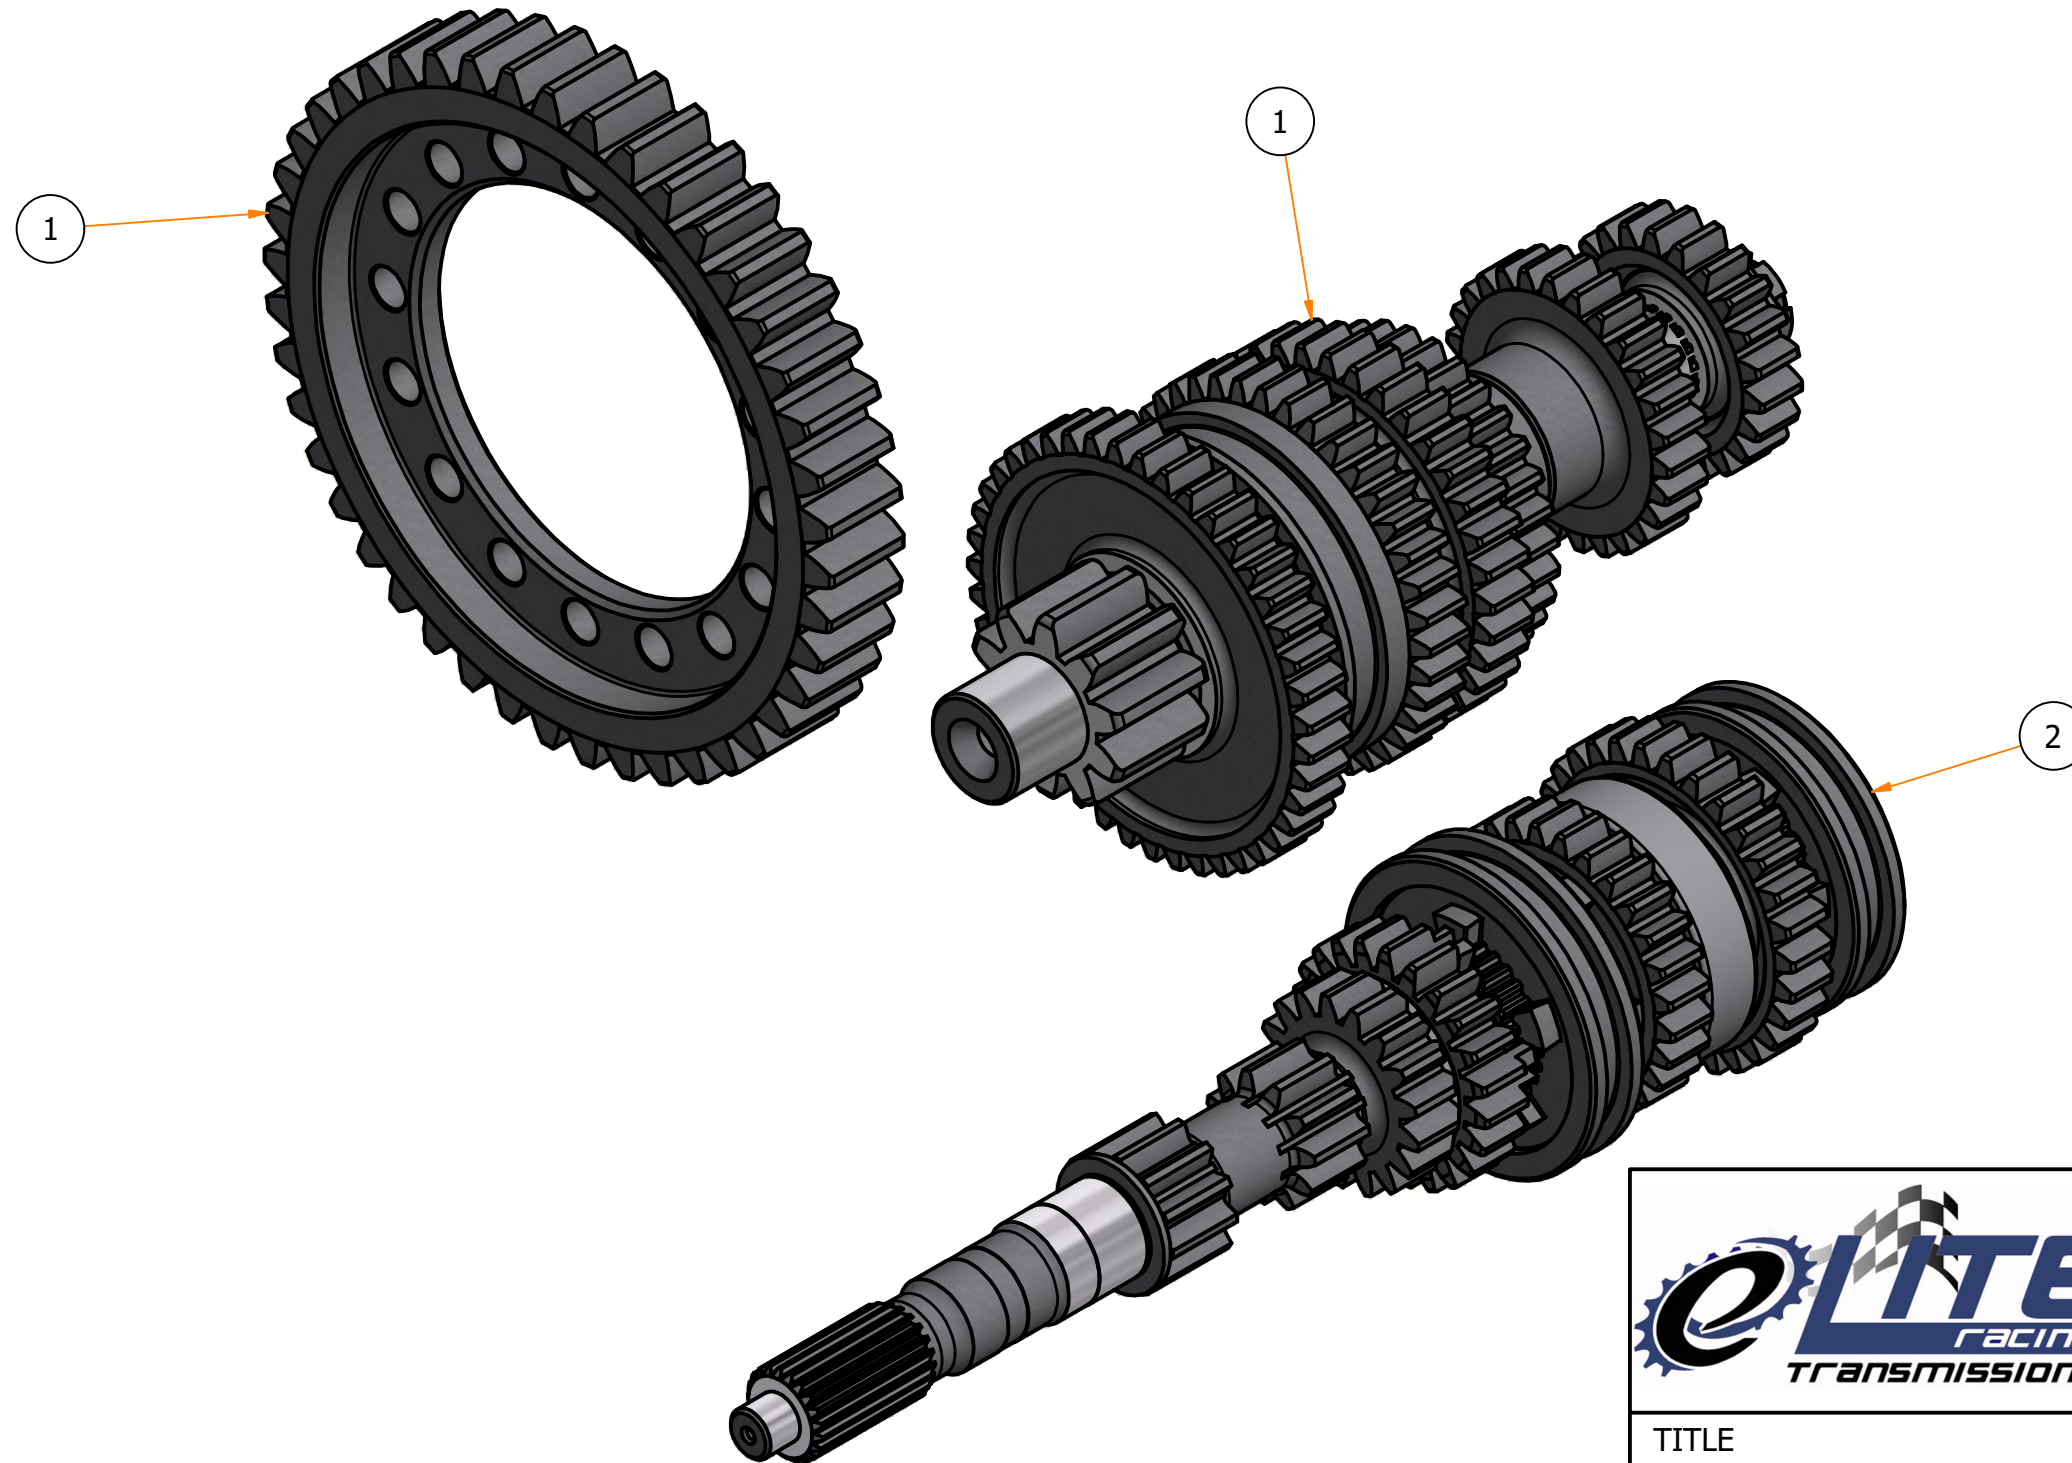

Parts List

ITEM	PART NUMBER	TITLE	QTY
1	ERT92934	TOYOTA CELICA - (OUTPUT SHAFT)	1
2	ERT92933	TOYOTA CELICA - (INPUT SHAFT)	1

Gearworks,  
 Salem St.,  
 Etruria,  
 Stoke On Trent, ST1 5PR.  
 Tel 01782 280136,  
 Fax 01782 269913,  
 Email [contact@eliteracingtransmissions.com](mailto:contact@eliteracingtransmissions.com)

TITLE  
 TOYOTA CELICA - (COMPLETE ASSEMBLY)

DRG. No.	ERT92935	Issue
-------------	----------	-------