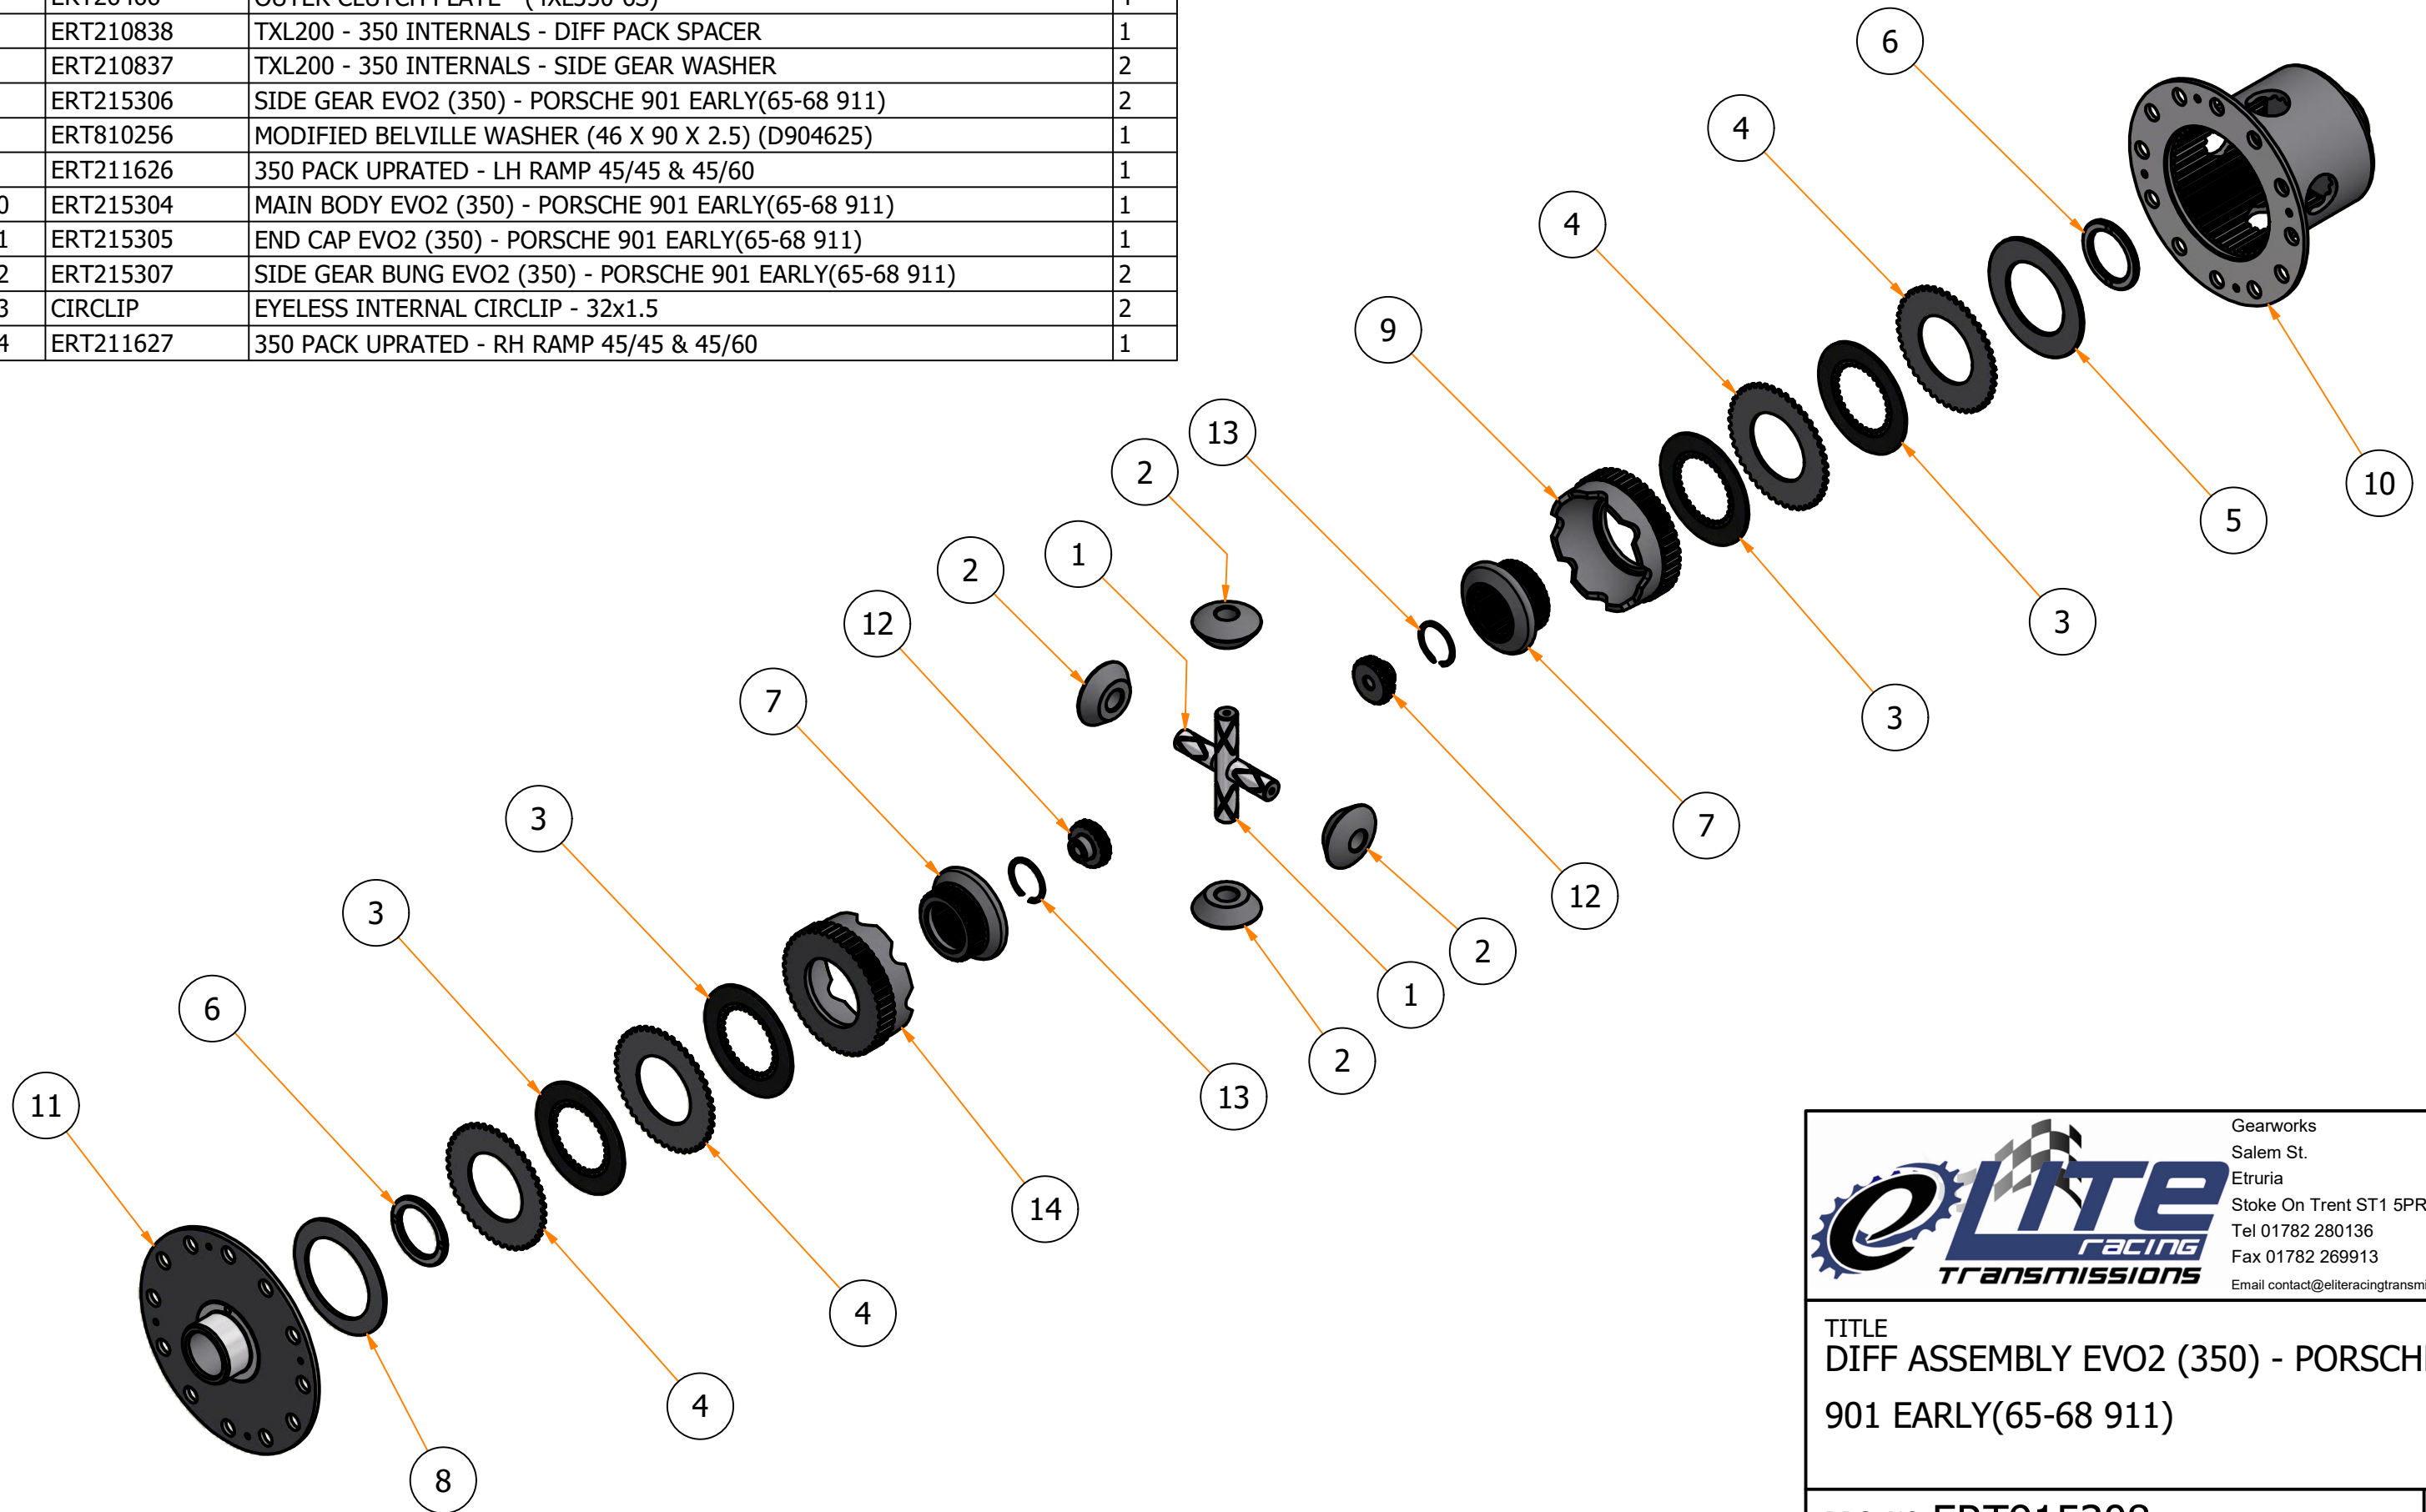

Parts List			
ITEM	PART NUMBER	TITLE	QTY
1	ERT28127	4XL350 SERIES UPRATED - CROSS PIN	2
2	ERT28132	4XL350 SERIES UPRATED - PLANET GEAR	4
3	ERT25446	PORSCHE - INTERNAL SPLINE PLATE	4
4	ERT26466	OUTER CLUTCH PLATE - (4XL350-6S)	4
5	ERT210838	TXL200 - 350 INTERNALS - DIFF PACK SPACER	1
6	ERT210837	TXL200 - 350 INTERNALS - SIDE GEAR WASHER	2
7	ERT215306	SIDE GEAR EVO2 (350) - PORSCHE 901 EARLY(65-68 911)	2
8	ERT810256	MODIFIED BELVILLE WASHER (46 X 90 X 2.5) (D904625)	1
9	ERT211626	350 PACK UPRATED - LH RAMP 45/45 & 45/60	1
10	ERT215304	MAIN BODY EVO2 (350) - PORSCHE 901 EARLY(65-68 911)	1
11	ERT215305	END CAP EVO2 (350) - PORSCHE 901 EARLY(65-68 911)	1
12	ERT215307	SIDE GEAR BUNG EVO2 (350) - PORSCHE 901 EARLY(65-68 911)	2
13	CIRCLIP	EYELESS INTERNAL CIRCLIP - 32x1.5	2
14	ERT211627	350 PACK UPRATED - RH RAMP 45/45 & 45/60	1

 Gearworks
 Salem St.
 Etruria
 Stoke On Trent ST1 5PR
 Tel 01782 280136
 Fax 01782 269913
 Email contact@eliteracingtransmissions.com

TITLE
 DIFF ASSEMBLY EVO2 (350) - PORSCHE
 901 EARLY(65-68 911)

DRG. NO. ERT915308 ISSUE 0