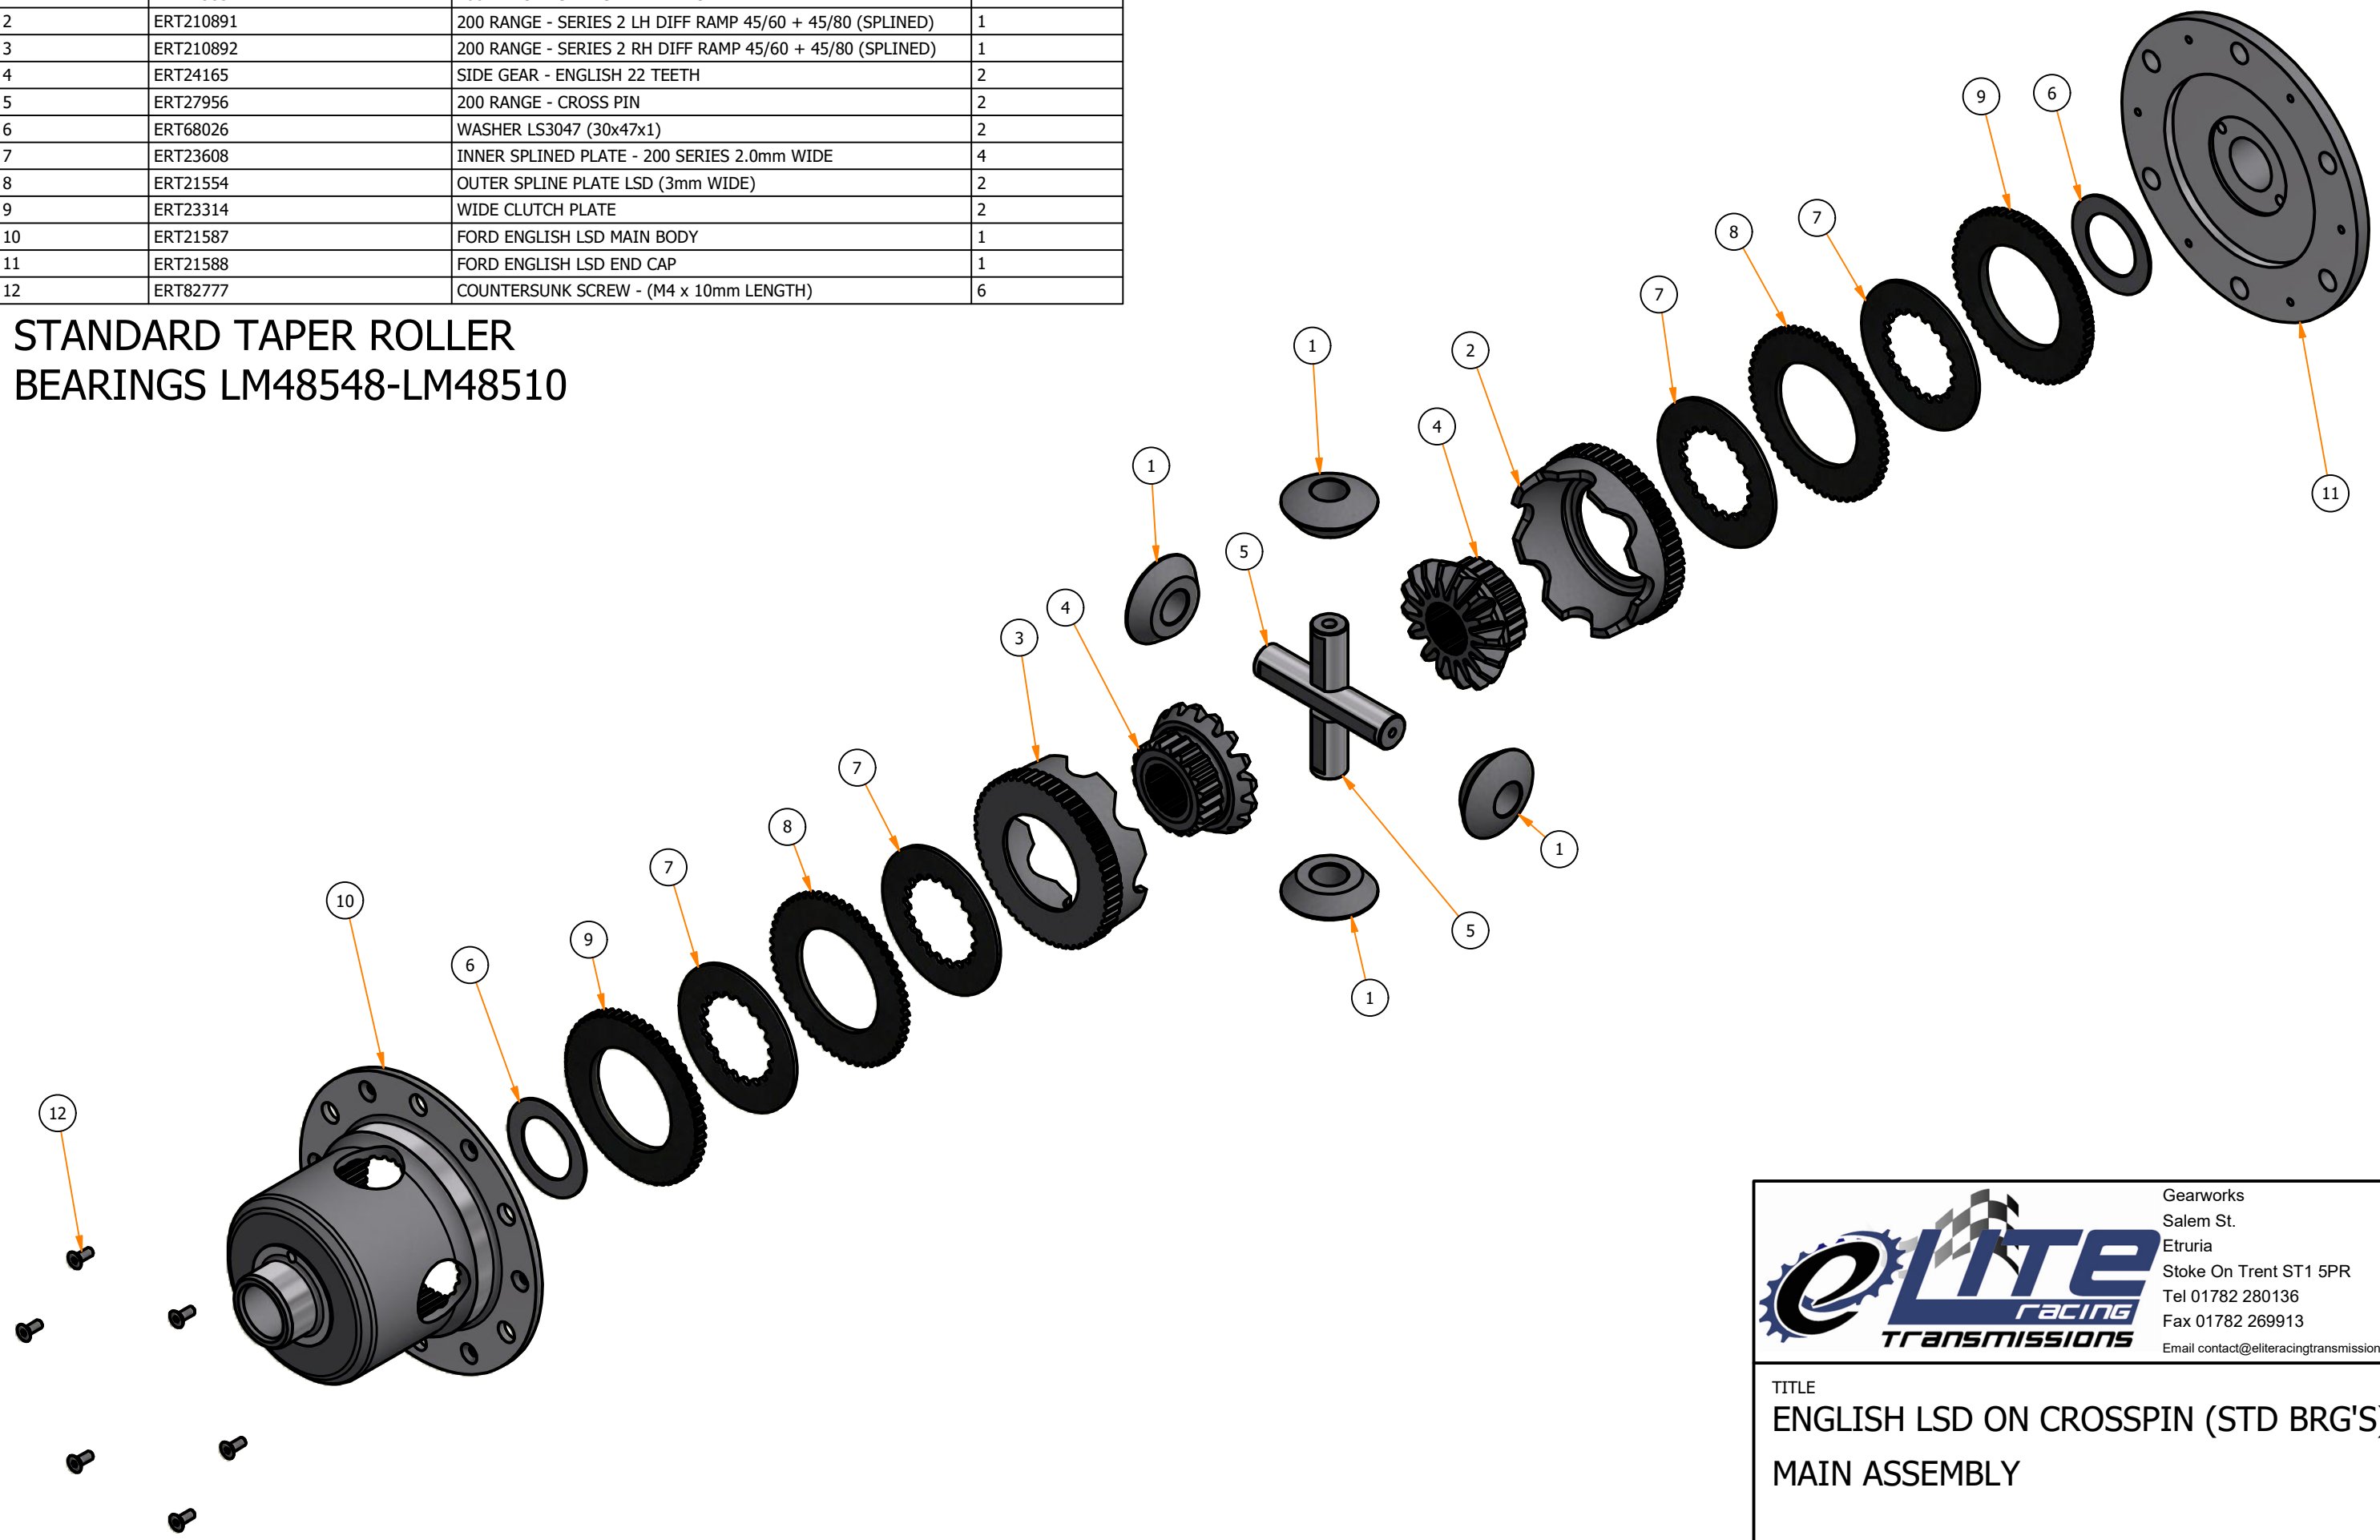

Parts List			
ITEM	PART NUMBER	TITLE	QTY
1	ERT27955	200 RANGE - SERIES 2 PLANET GEAR	4
2	ERT210891	200 RANGE - SERIES 2 LH DIFF RAMP 45/60 + 45/80 (SPLINED)	1
3	ERT210892	200 RANGE - SERIES 2 RH DIFF RAMP 45/60 + 45/80 (SPLINED)	1
4	ERT24165	SIDE GEAR - ENGLISH 22 TEETH	2
5	ERT27956	200 RANGE - CROSS PIN	2
6	ERT68026	WASHER LS3047 (30x47x1)	2
7	ERT23608	INNER SPLINED PLATE - 200 SERIES 2.0mm WIDE	4
8	ERT21554	OUTER SPLINE PLATE LSD (3mm WIDE)	2
9	ERT23314	WIDE CLUTCH PLATE	2
10	ERT21587	FORD ENGLISH LSD MAIN BODY	1
11	ERT21588	FORD ENGLISH LSD END CAP	1
12	ERT82777	COUNTERSUNK SCREW - (M4 x 10mm LENGTH)	6

STANDARD TAPER ROLLER BEARINGS LM48548-LM48510

 Gearworks
 Salem St.
 Etruria
 Stoke On Trent ST1 5PR
 Tel 01782 280136
 Fax 01782 269913
 Email contact@eliteracingtransmissions.com

TITLE
ENGLISH LSD ON CROSSPIN (STD BRG'S) - MAIN ASSEMBLY