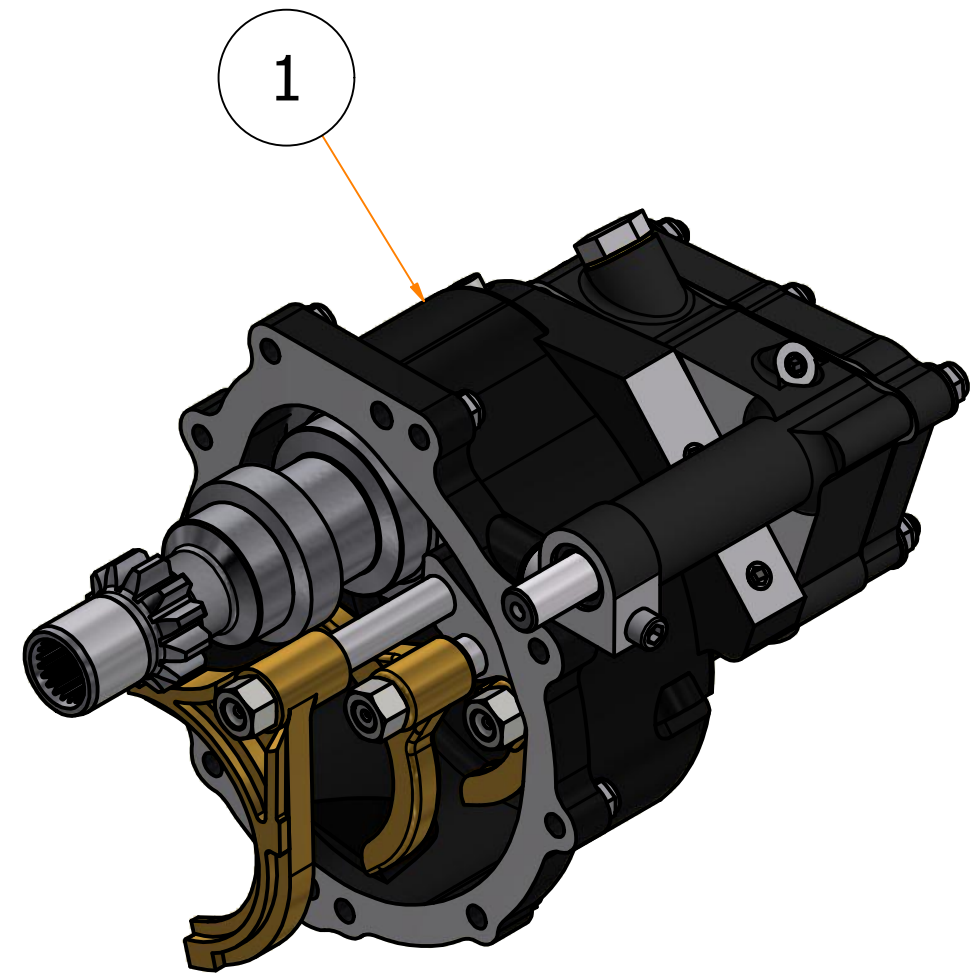

Parts List

ITEM	PART NUMBER	TITLE	QTY
1	ERT99005	FT200 BEARING CARRIER ASSEMBLY	1
2	ERT98936	FT200 FRONT CASE ASSEMBLY	1

SHIFT PATTERN

Gearworks,
Salem St.,
Etruria,
Stoke On Trent, ST1 5PR.
Tel 01782 280136,
Fax 01782 269913,
Email contact@eliteracingtransmissions.com

TITLE
FT200 FULL ASSEMBLY

DRG. No. ERT99006

Issue