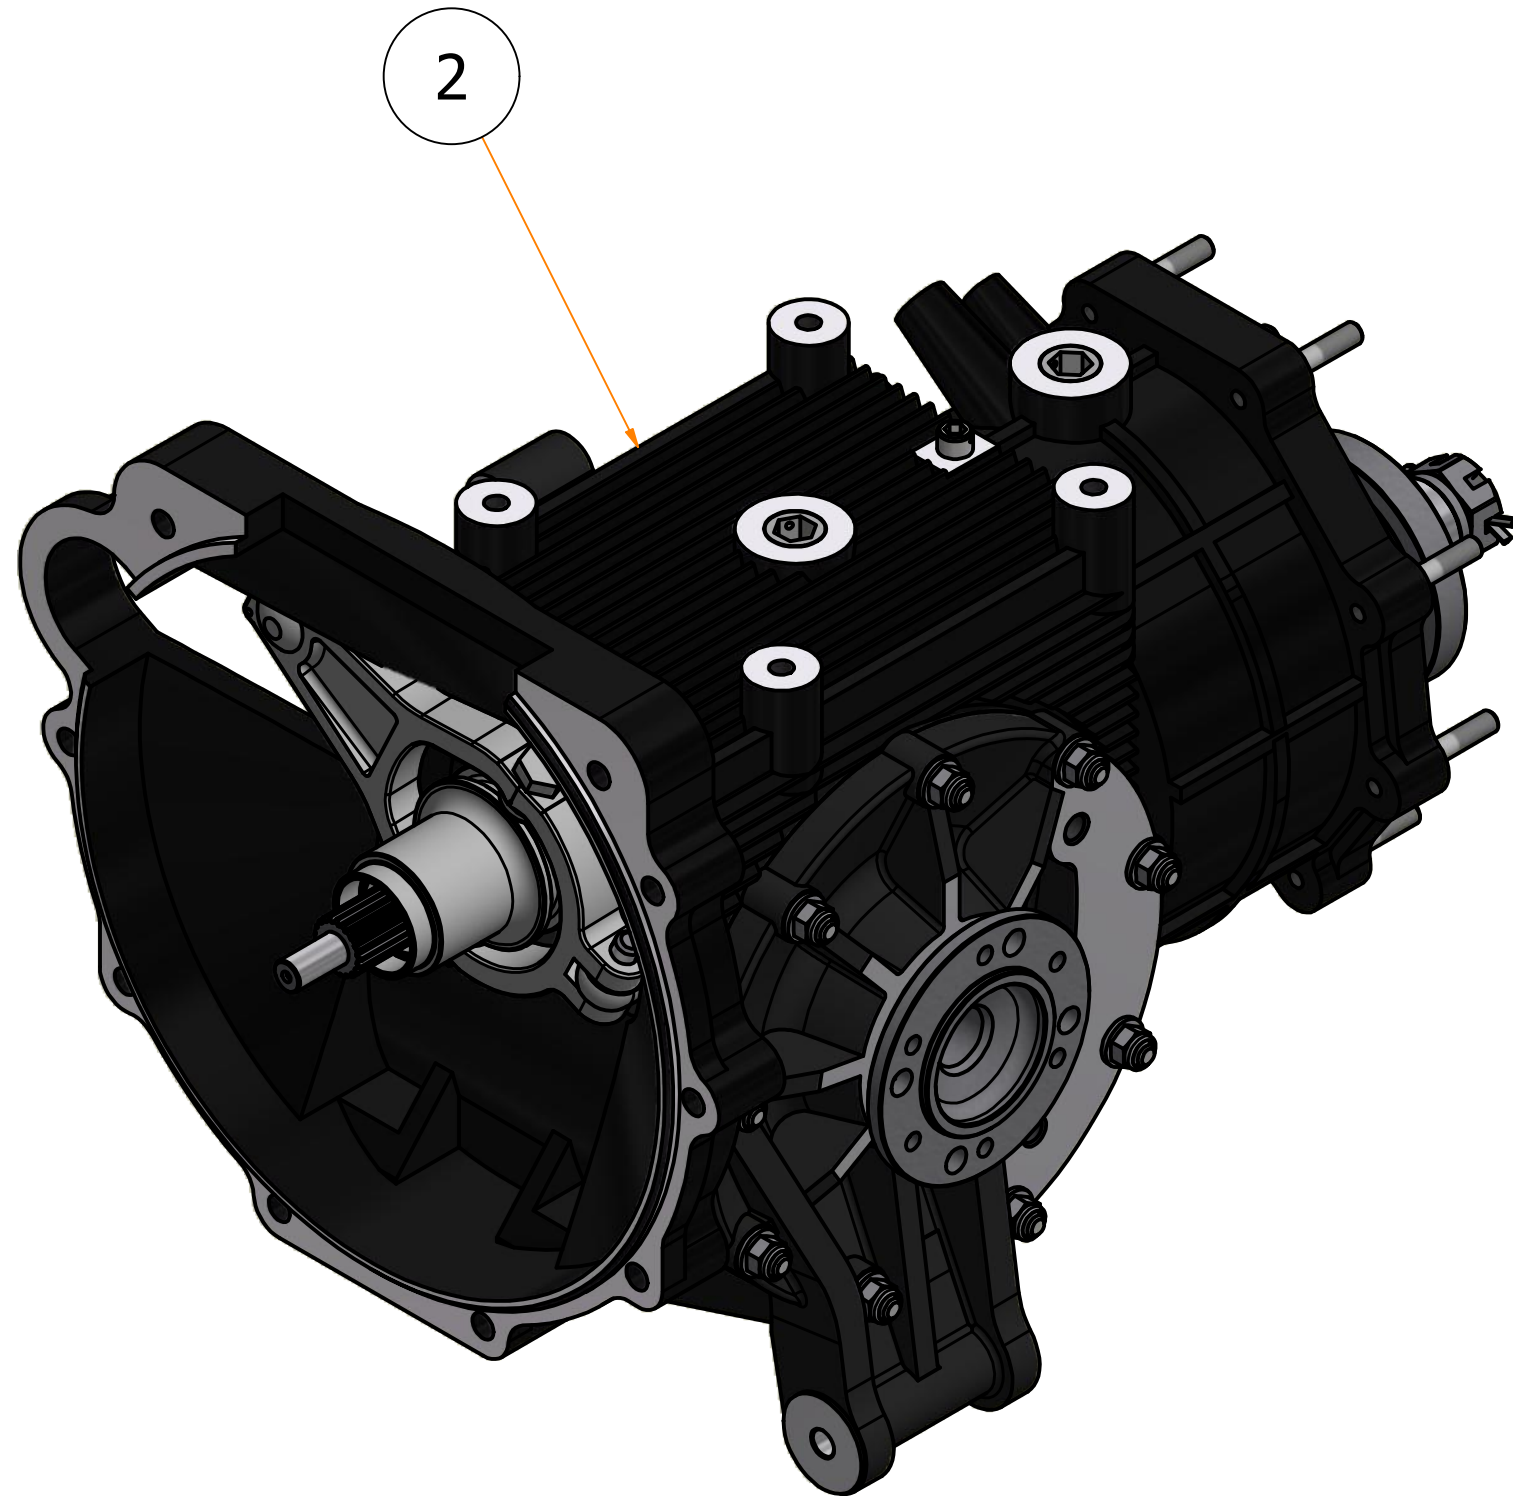

Parts List

ITEM	PART NUMBER	TITLE	QTY
1	ERT99005	FT200 BEARING CARRIER ASSEMBLY	1
2	ERT98936	FT200 FRONT CASE ASSEMBLY	1

SHIFT PATTERN

Gearworks,
Salem St.,
Etruria,
Stoke On Trent, ST1 5PR.
Tel 01782 280136,
Fax 01782 269913,
Email contact@eliteracingtransmissions.com

TITLE
FT200 FULL ASSEMBLY

DRG. No. ERT99006

Issue