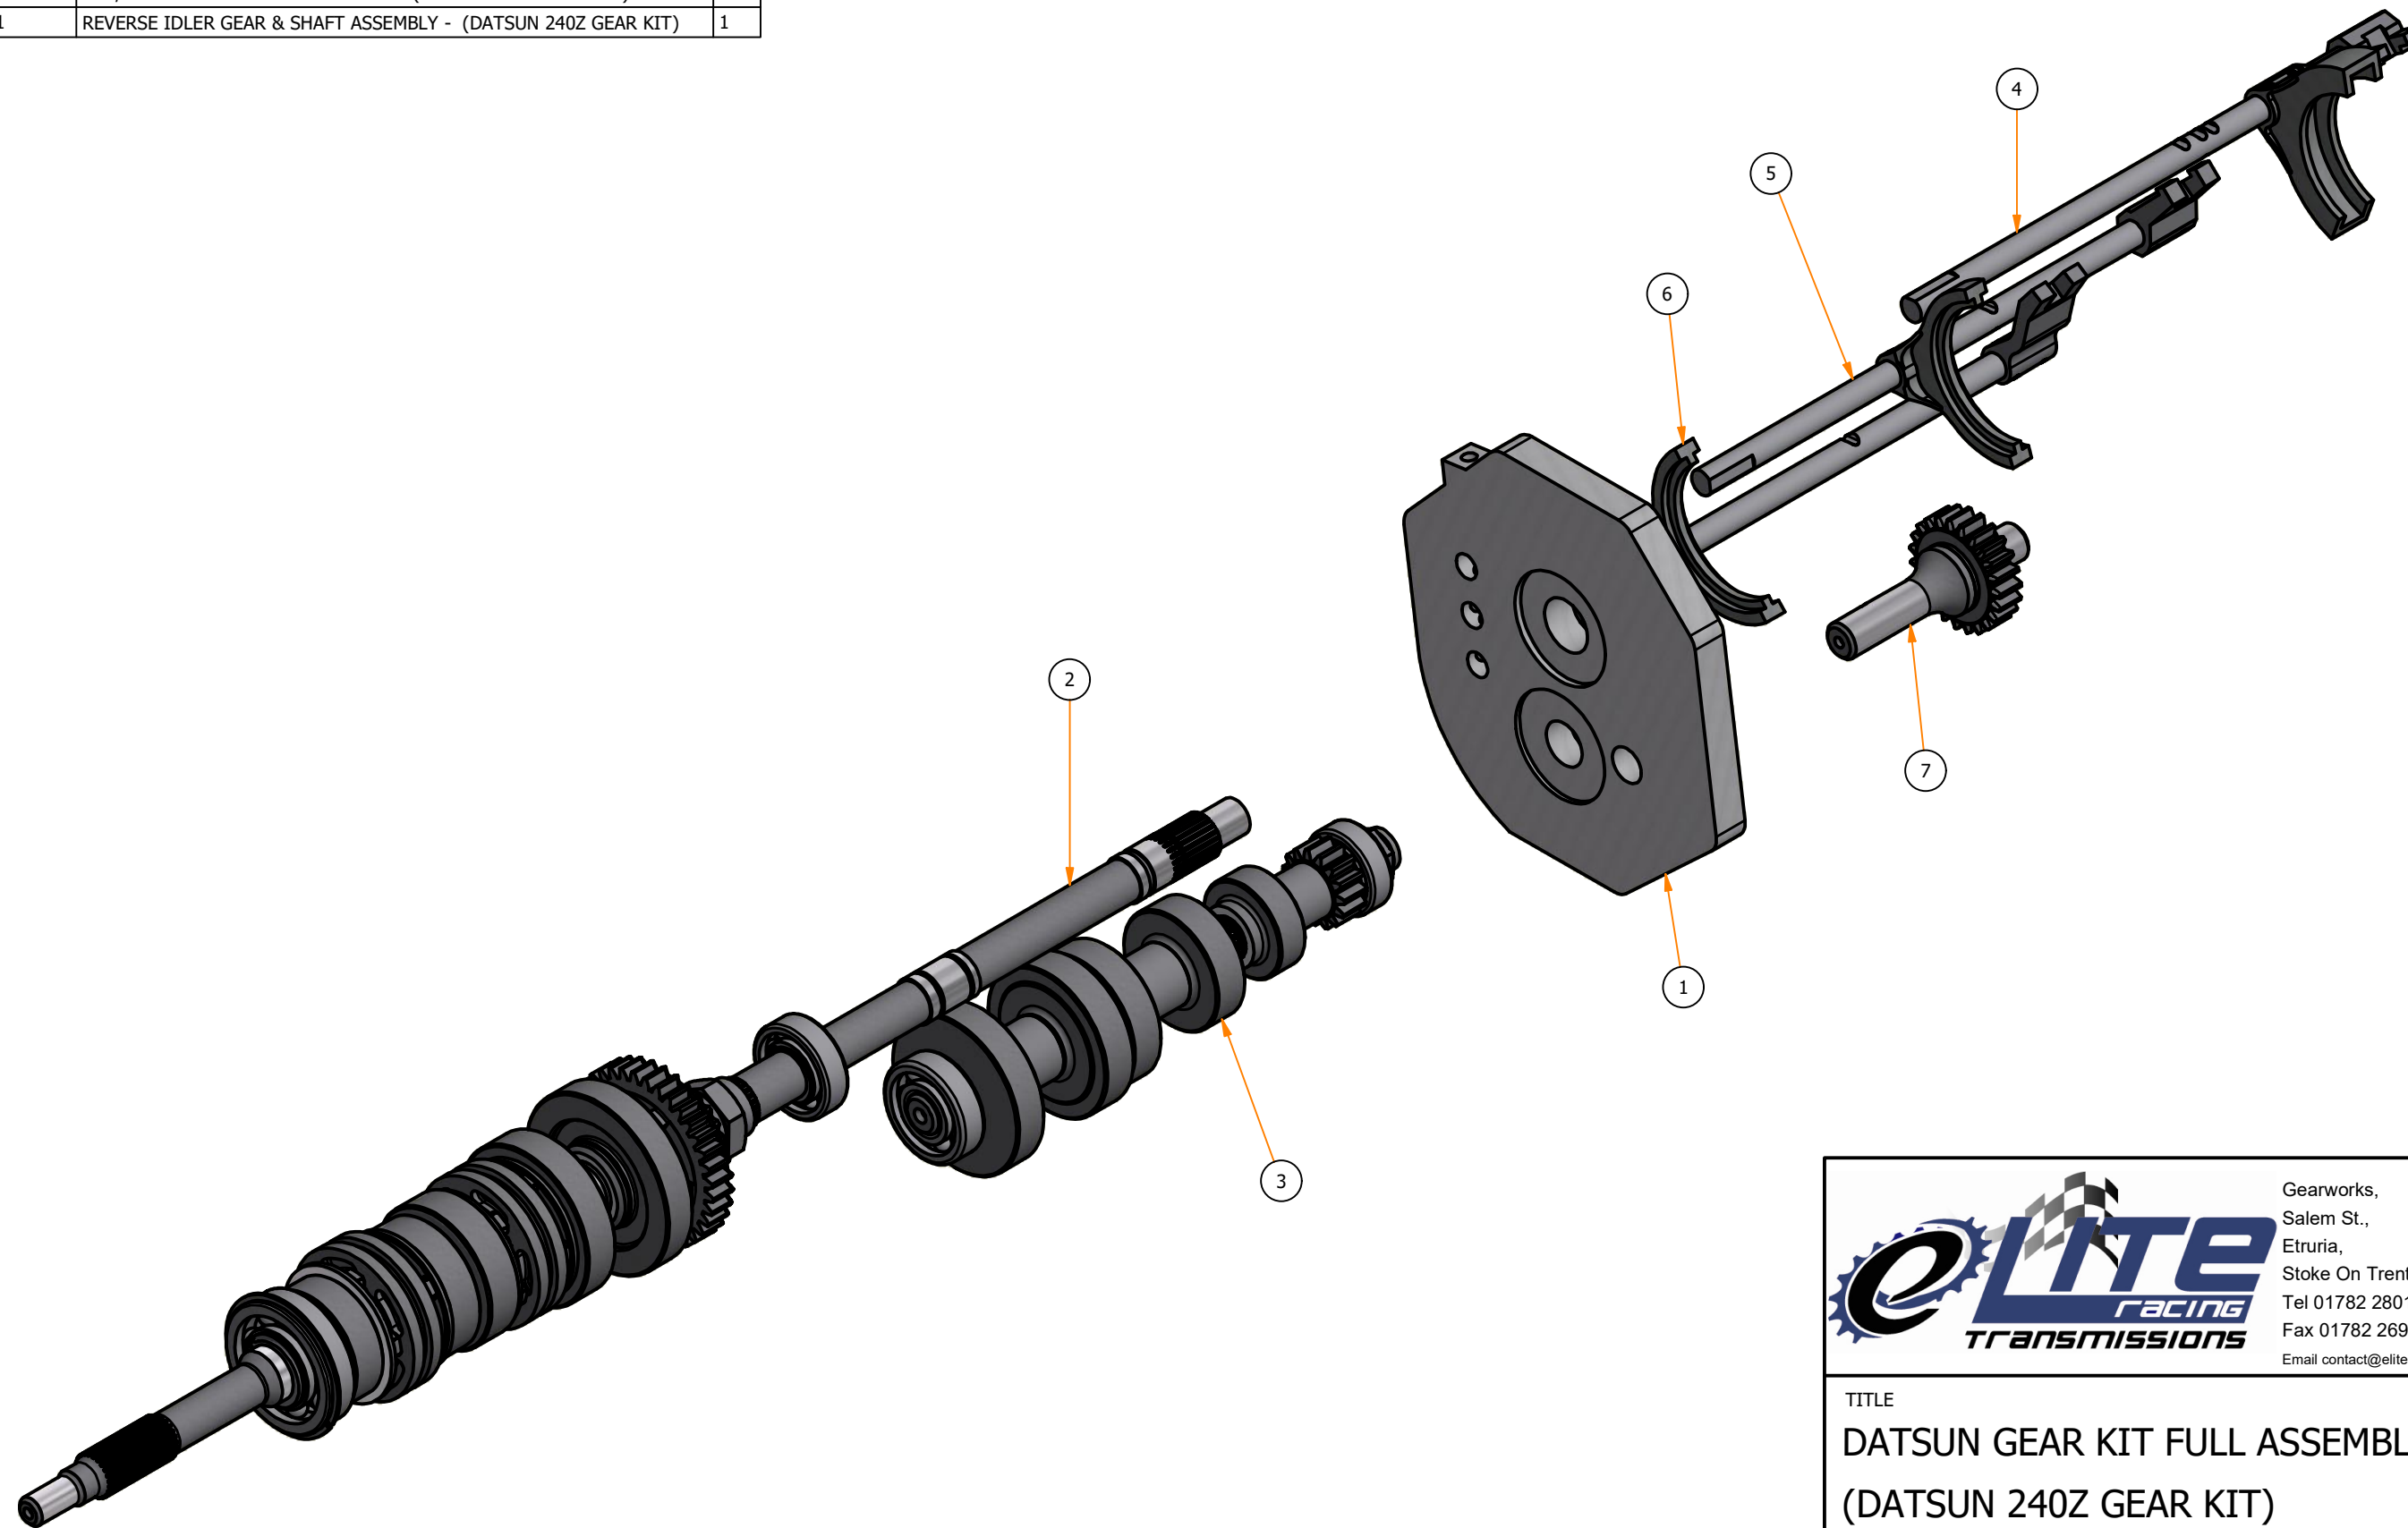

Parts List

ITEM	PART NUMBER	TITLE	QTY
1	BEARING PLATE	STANDARD PART	1
2	ERT96742	MAINSHAFT ASSEMBLY - (DATSUN 240Z GEAR KIT)	1
3	ERT96741	LAYSHAFT ASSEMBLY - (DATSUN 240Z GEAR KIT)	1
4	ERT96752	1ST/REVERSE GEAR SELECTOR ASSEMBLY - (DATSUN 240Z GEAR KIT)	1
5	ERT96753	2ND/3RD GEAR SELECTOR ASSEMBLY - (DATSUN 240Z GEAR KIT)	1
6	ERT96754	4TH/5TH GEAR SELECTOR ASSEMBLY - (DATSUN 240Z GEAR KIT)	1
7	ERT96761	REVERSE IDLER GEAR & SHAFT ASSEMBLY - (DATSUN 240Z GEAR KIT)	1

Gearworks,  
Salem St.,  
Etruria,  
Stoke On Trent, ST1 5PR.  
Tel 01782 280136,  
Fax 01782 269913,  
Email [contact@eliteracingtransmissions.com](mailto:contact@eliteracingtransmissions.com)

TITLE  
DATSUN GEAR KIT FULL ASSEMBLY -  
(DATSUN 240Z GEAR KIT)