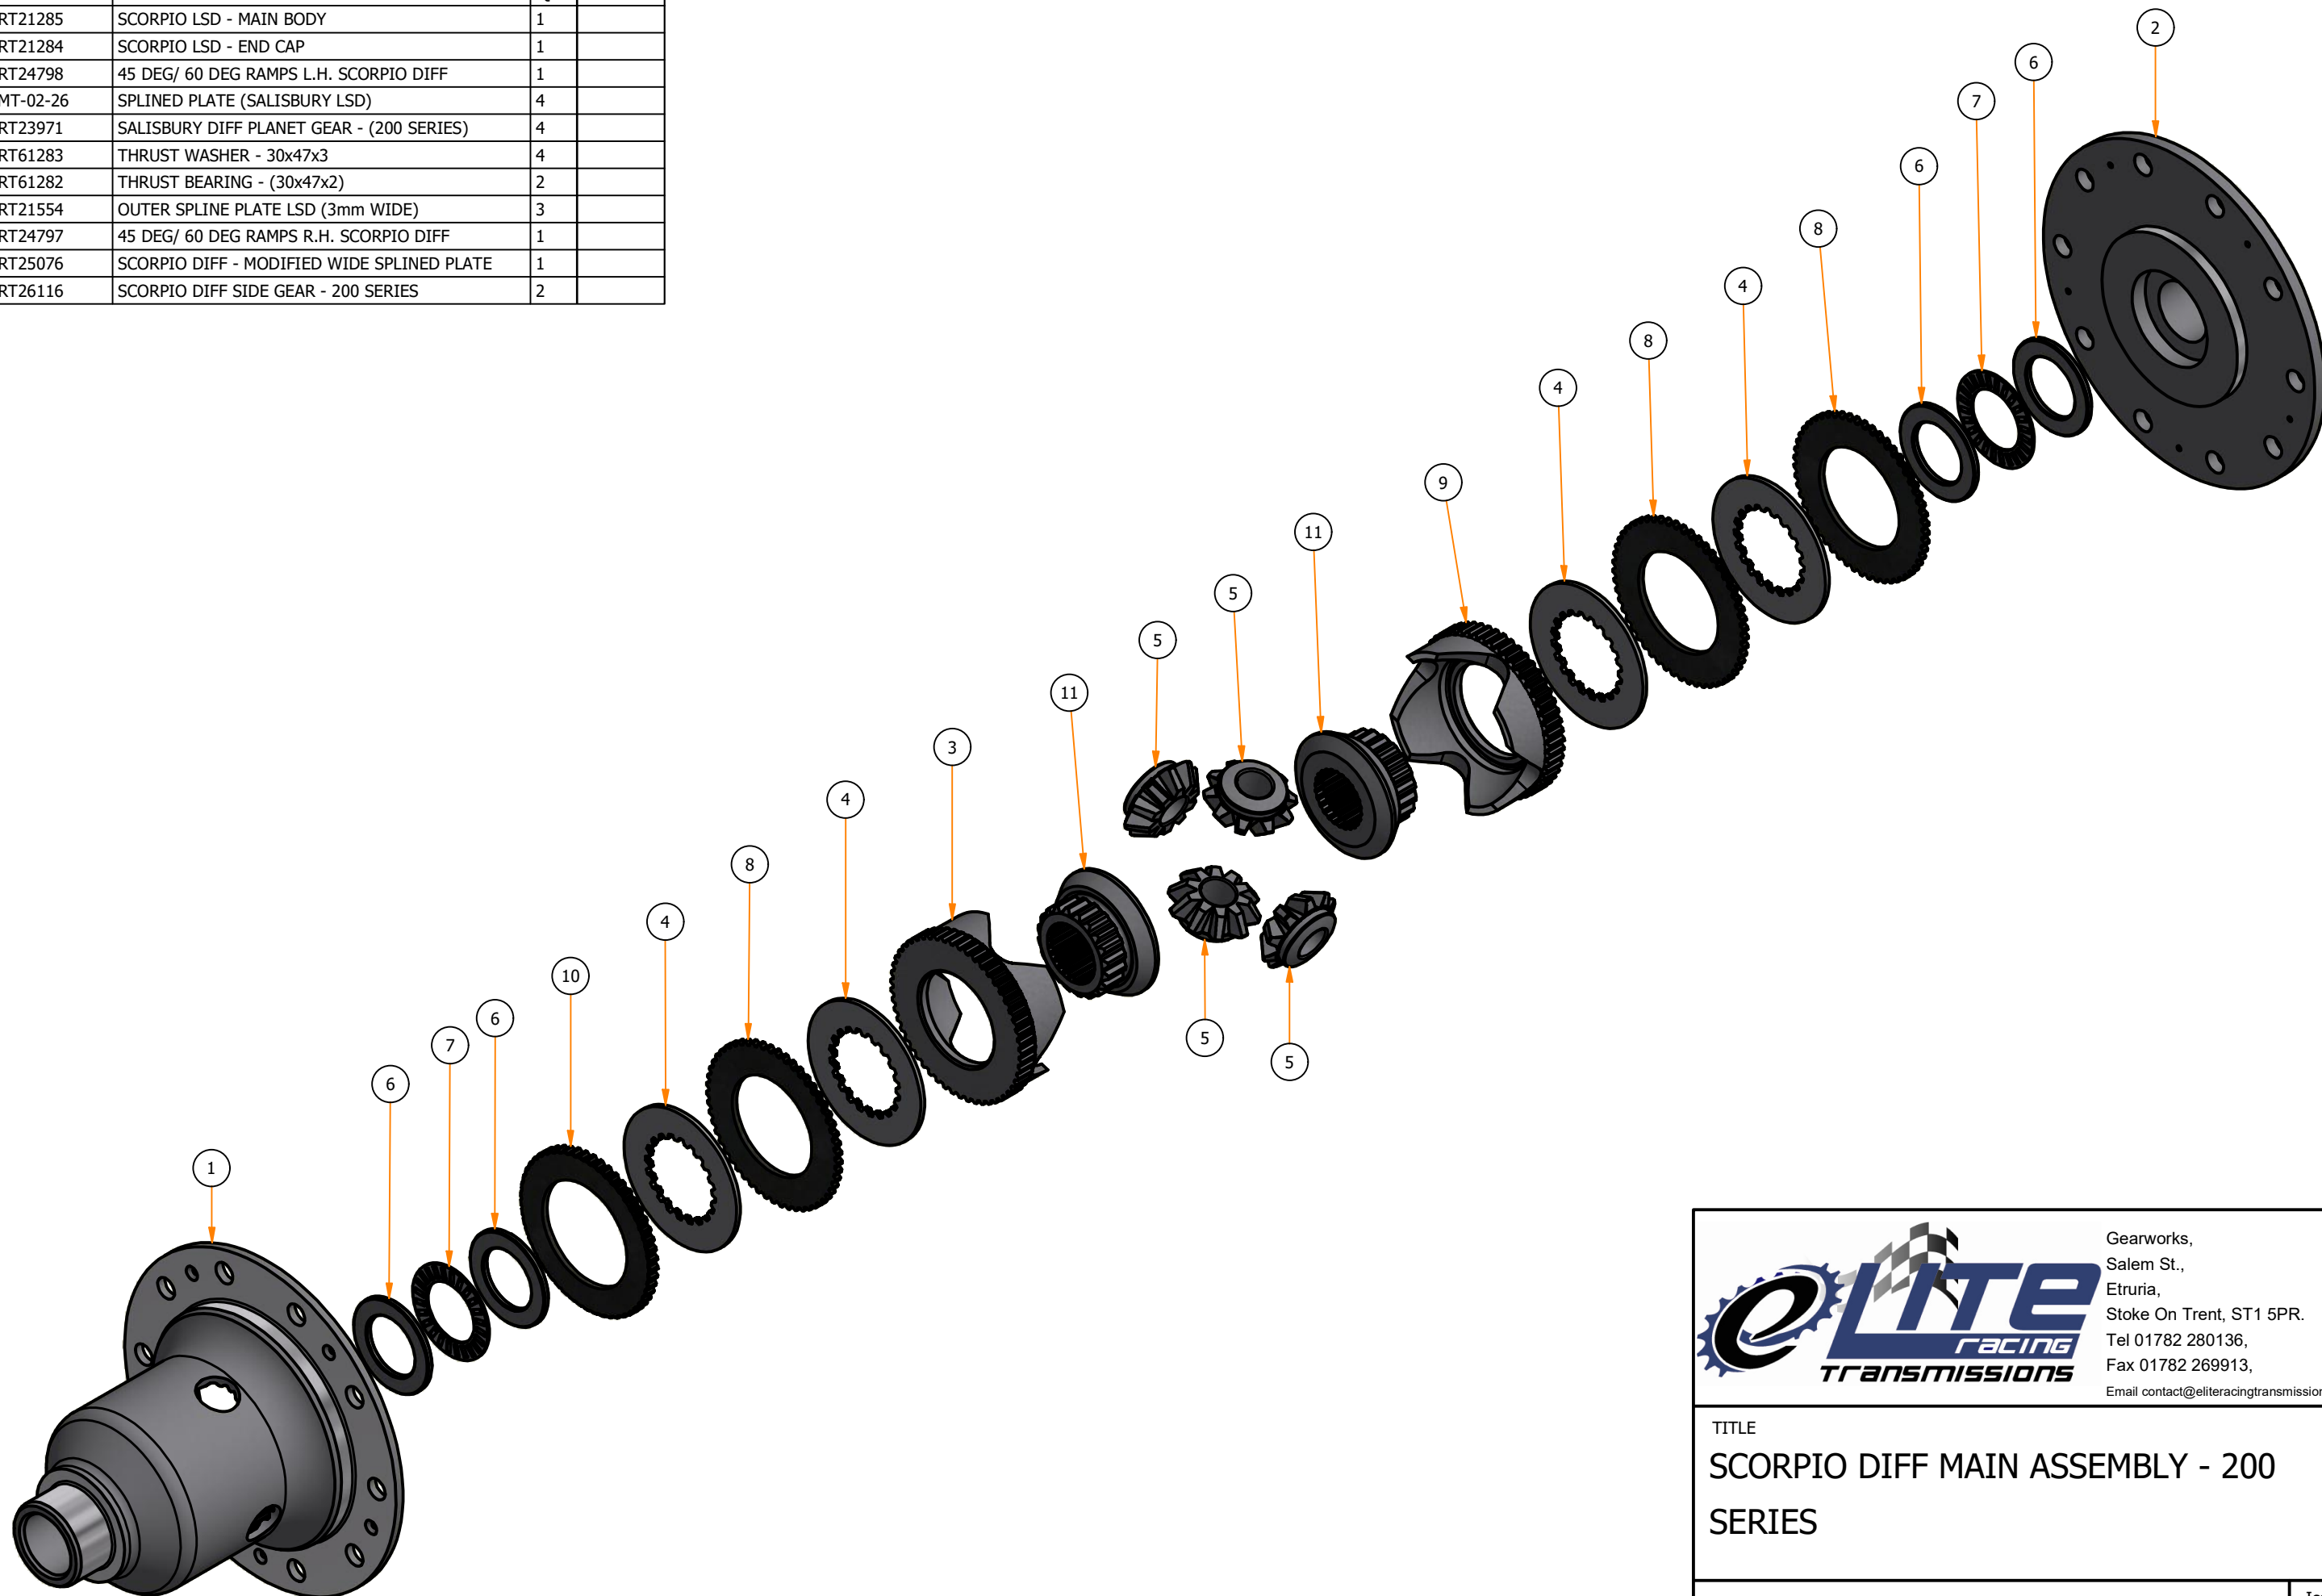

Parts List				
ITEM	PART NUMBER	TITLE	QTY	COST
1	ERT21285	SCORPIO LSD - MAIN BODY	1	
2	ERT21284	SCORPIO LSD - END CAP	1	
3	ERT24798	45 DEG/ 60 DEG RAMPS L.H. SCORPIO DIFF	1	
4	SMT-02-26	SPLINED PLATE (SALISBURY LSD)	4	
5	ERT23971	SALISBURY DIFF PLANET GEAR - (200 SERIES)	4	
6	ERT61283	THRUST WASHER - 30x47x3	4	
7	ERT61282	THRUST BEARING - (30x47x2)	2	
8	ERT21554	OUTER SPLINE PLATE LSD (3mm WIDE)	3	
9	ERT24797	45 DEG/ 60 DEG RAMPS R.H. SCORPIO DIFF	1	
10	ERT25076	SCORPIO DIFF - MODIFIED WIDE SPLINED PLATE	1	
11	ERT26116	SCORPIO DIFF SIDE GEAR - 200 SERIES	2	

 Gearworks,
 Salem St.,
 Etruria,
 Stoke On Trent, ST1 5PR.
 Tel 01782 280136,
 Fax 01782 269913,
 Email contact@eliteracingtransmissions.com

TITLE
**SCORPIO DIFF MAIN ASSEMBLY - 200
 SERIES**

DRG. No. **ERT96118** Issue