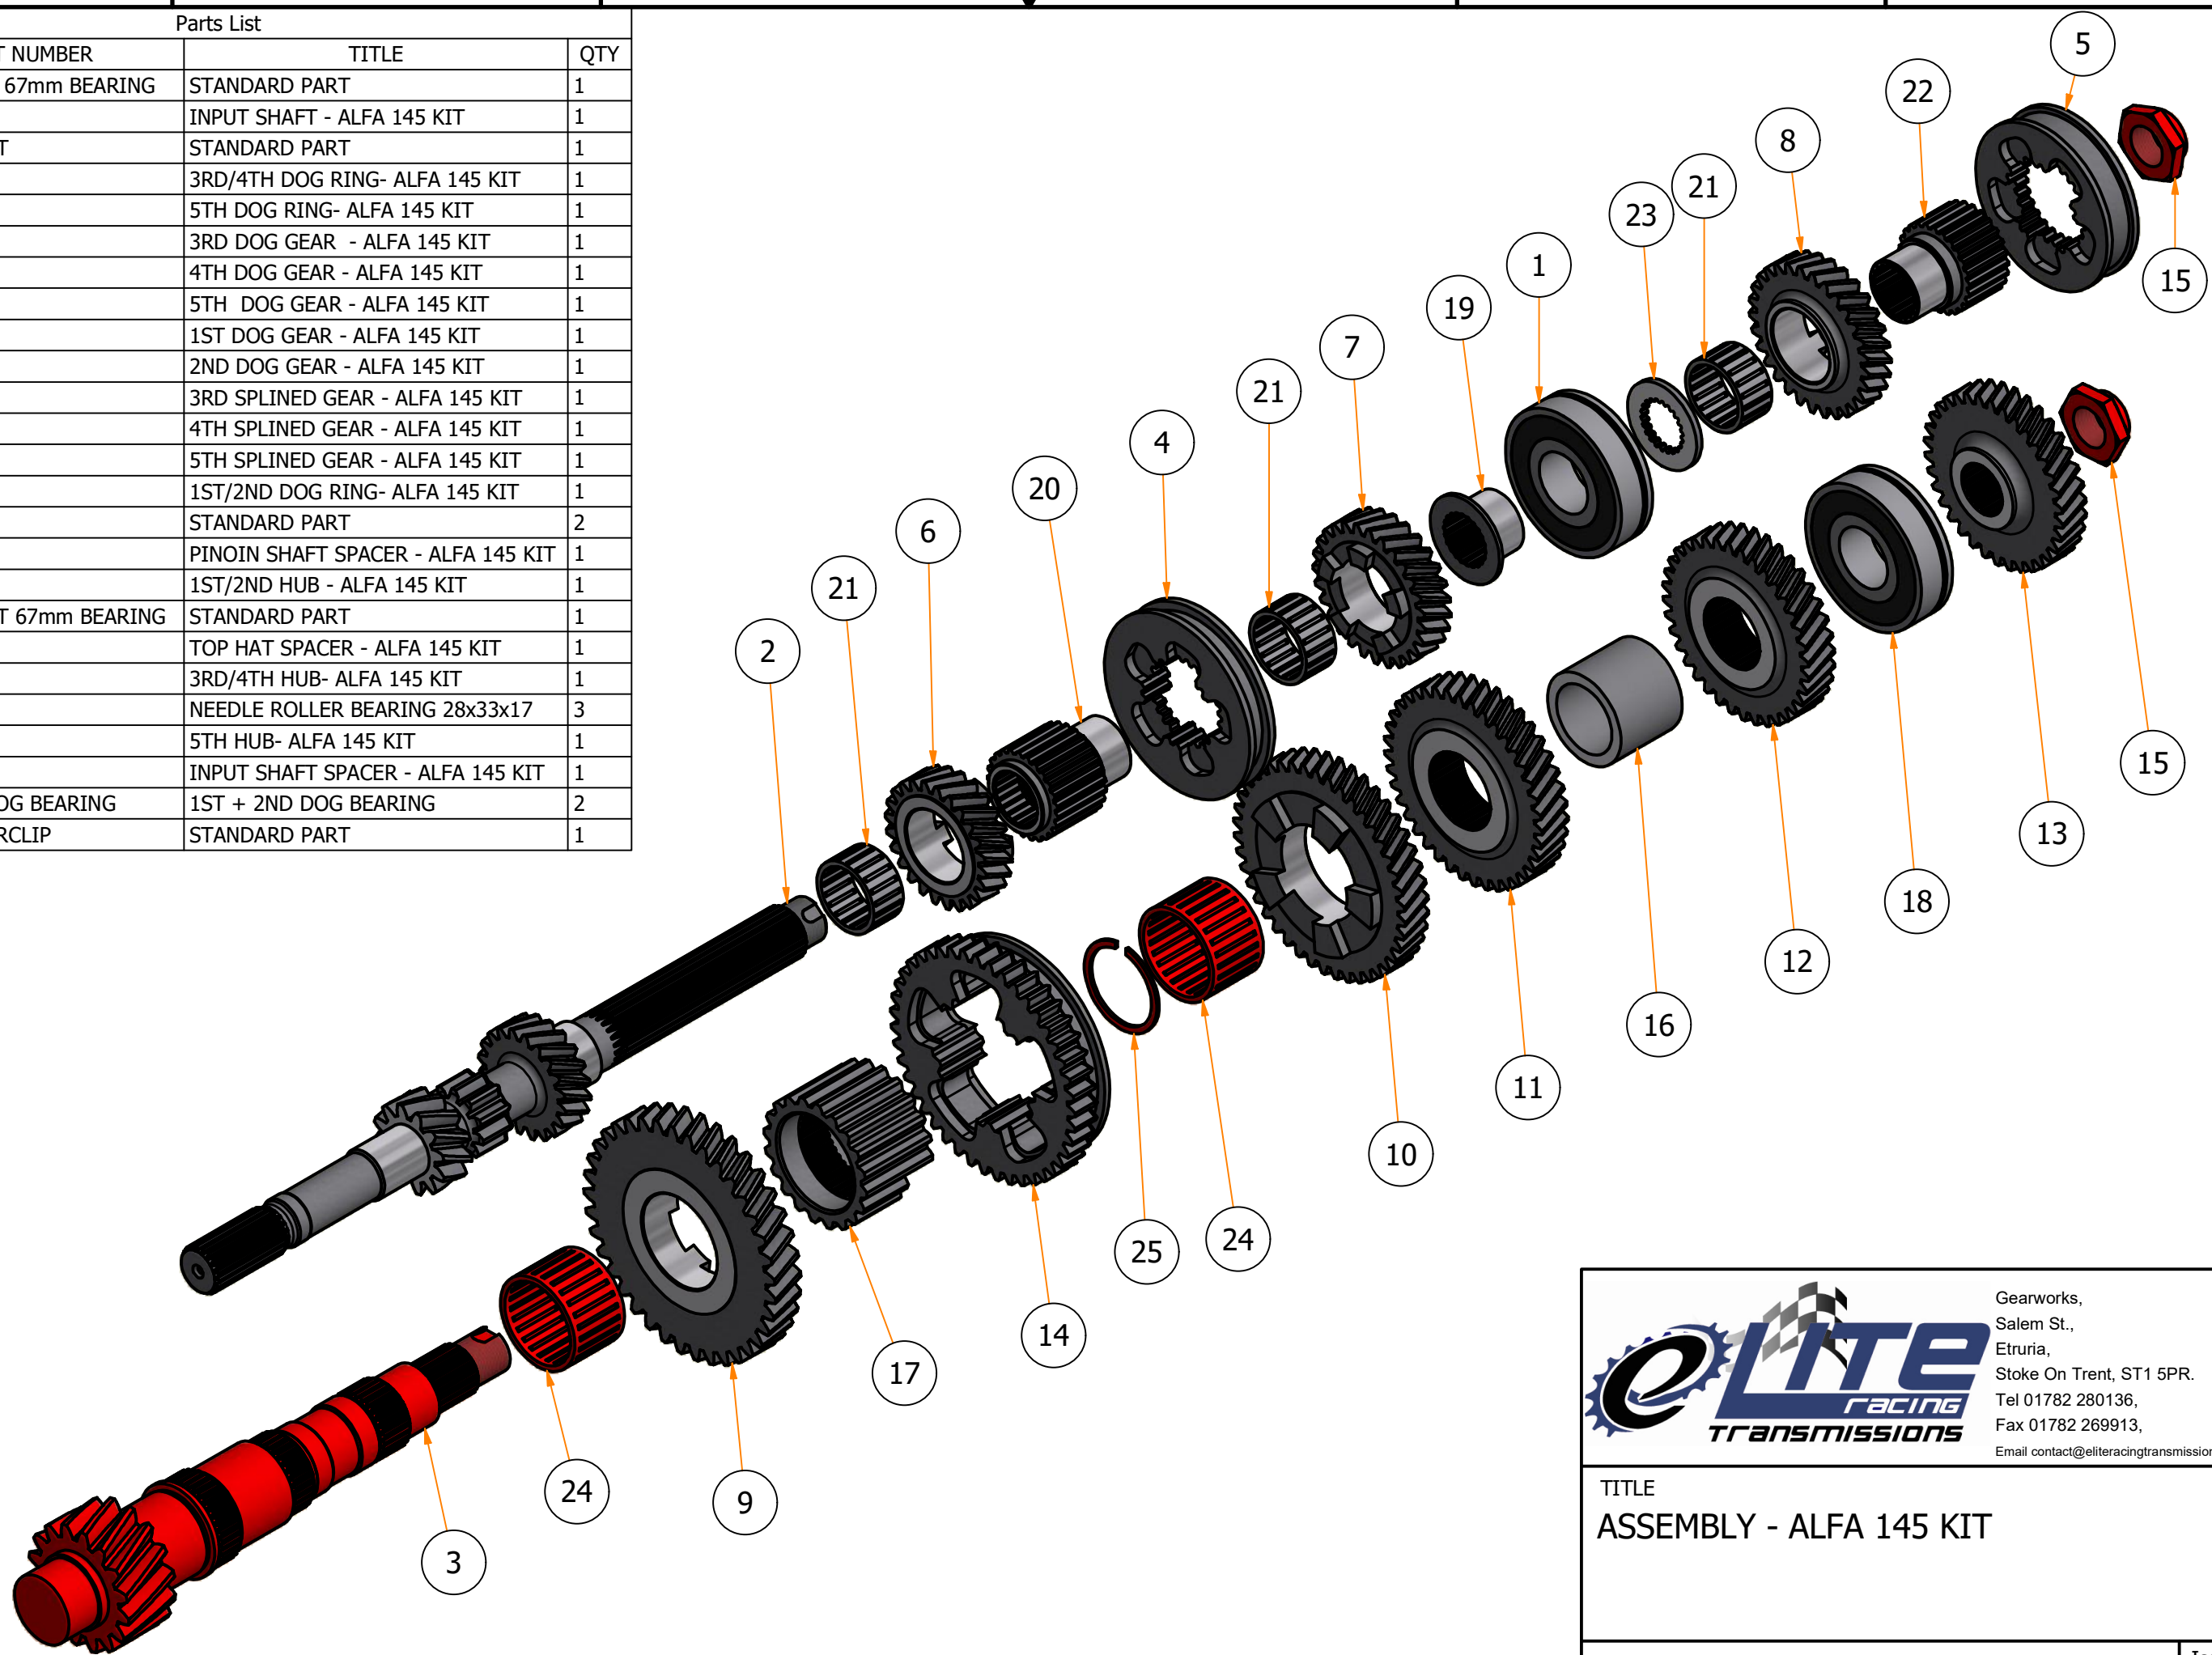

Parts List

ITEM	PART NUMBER	TITLE	QTY
1	INPUT SHAFT 67mm BEARING	STANDARD PART	1
2	ERT55910	INPUT SHAFT - ALFA 145 KIT	1
3	PINION SHAFT	STANDARD PART	1
4	ERT35923	3RD/4TH DOG RING- ALFA 145 KIT	1
5	ERT35924	5TH DOG RING- ALFA 145 KIT	1
6	ERT35913	3RD DOG GEAR - ALFA 145 KIT	1
7	ERT35914	4TH DOG GEAR - ALFA 145 KIT	1
8	ERT35915	5TH DOG GEAR - ALFA 145 KIT	1
9	ERT35911	1ST DOG GEAR - ALFA 145 KIT	1
10	ERT35912	2ND DOG GEAR - ALFA 145 KIT	1
11	ERT35916	3RD SPLINED GEAR - ALFA 145 KIT	1
12	ERT35917	4TH SPLINED GEAR - ALFA 145 KIT	1
13	ERT35918	5TH SPLINED GEAR - ALFA 145 KIT	1
14	ERT35922	1ST/2ND DOG RING- ALFA 145 KIT	1
15	SHAFT NUT	STANDARD PART	2
16	ERT35928	PINOIN SHAFT SPACER - ALFA 145 KIT	1
17	ERT35919	1ST/2ND HUB - ALFA 145 KIT	1
18	PINION SHAFT 67mm BEARING	STANDARD PART	1
19	ERT35925	TOP HAT SPACER - ALFA 145 KIT	1
20	ERT35920	3RD/4TH HUB- ALFA 145 KIT	1
21	ERT65930	NEEDLE ROLLER BEARING 28x33x17	3
22	ERT35921	5TH HUB- ALFA 145 KIT	1
23	ERT35926	INPUT SHAFT SPACER - ALFA 145 KIT	1
24	1ST + 2ND DOG BEARING	1ST + 2ND DOG BEARING	2
25	EXTERNAL CIRCLIP	STANDARD PART	1

Gearworks,
Salem St.,
Etruria,
Stoke On Trent, ST1 5PR.
Tel 01782 280136,
Fax 01782 269913,
Email contact@eliteracingtransmissions.com

TITLE
ASSEMBLY - ALFA 145 KIT

DRG. No. ERT95929

Issue
0