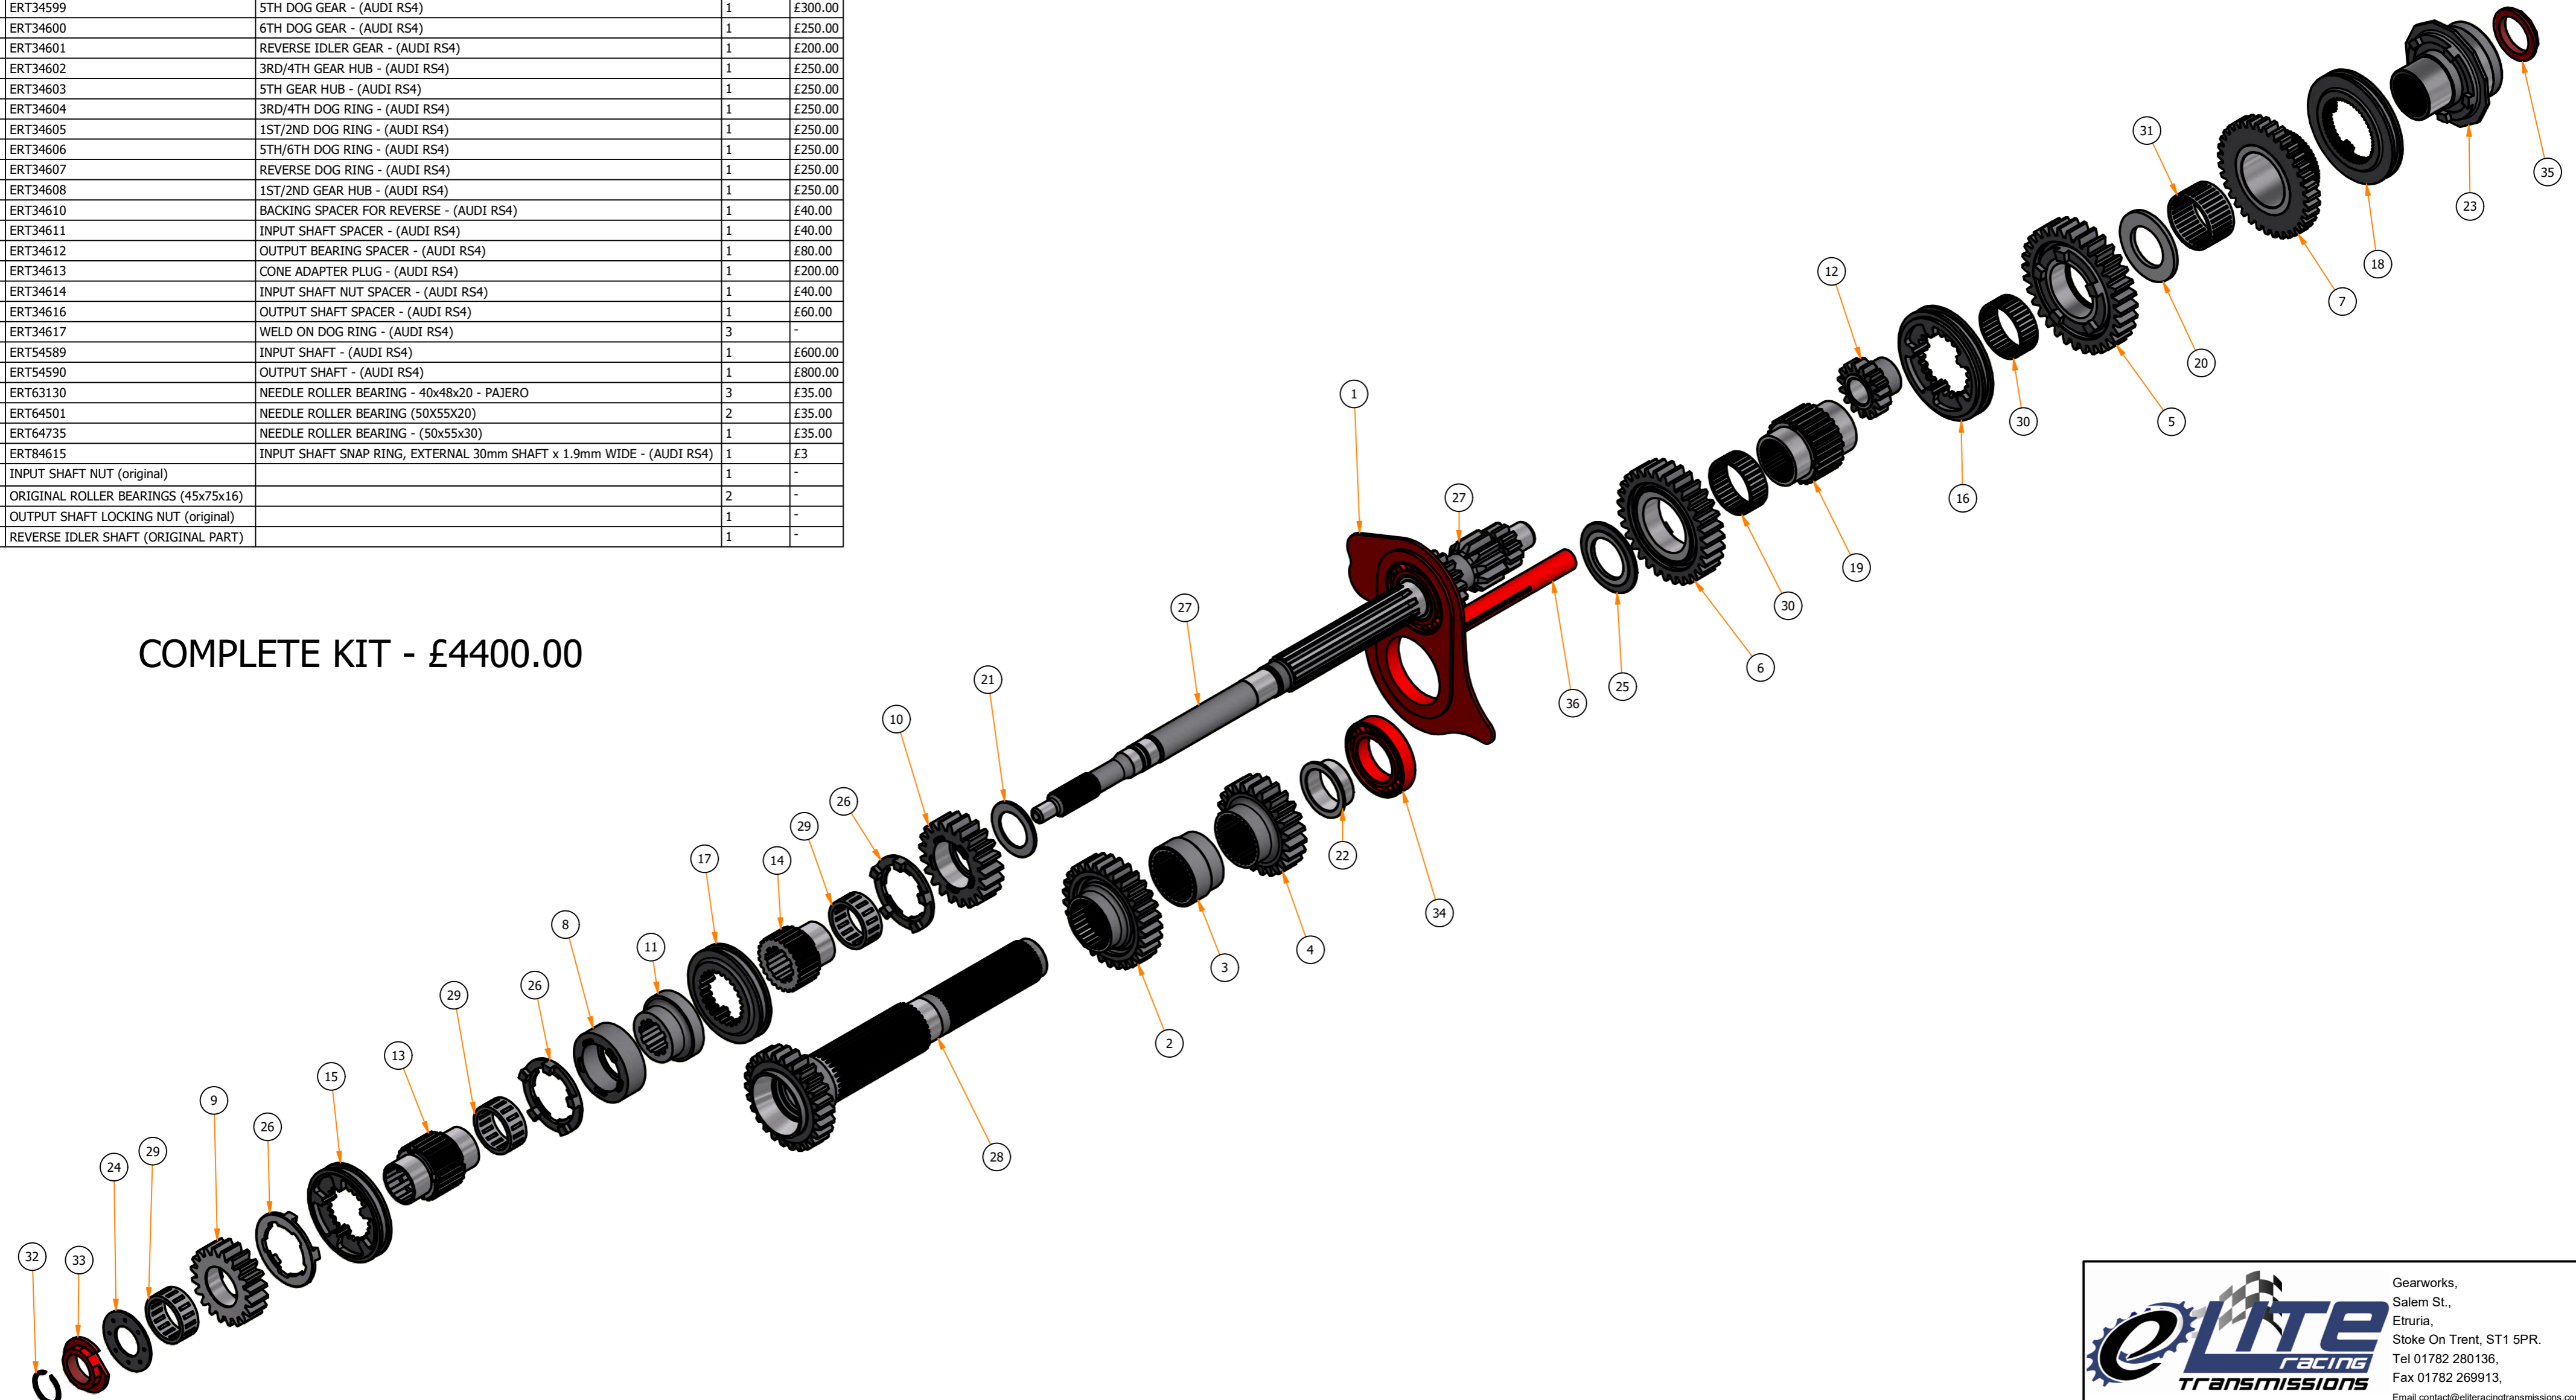

NOTES FOR BUILD-UP

1) M/C 3mm OF THE O.D OF THE PINION HEAD BOLTS
2) MILL 2mm OFF PINION PLATE

COMPLETE KIT - £4400.00

Gearworks,
Salem St.,
Etruria,
Stoke On Trent, ST1 5PR.
Tel 01782 280136,
Fax 01782 269913,
Email contact@eliteracingtransmissions.com

TITLE
AUDI RS4 GEARKIT ASSEMBLY

DRG. No. **ERT94618** Issue