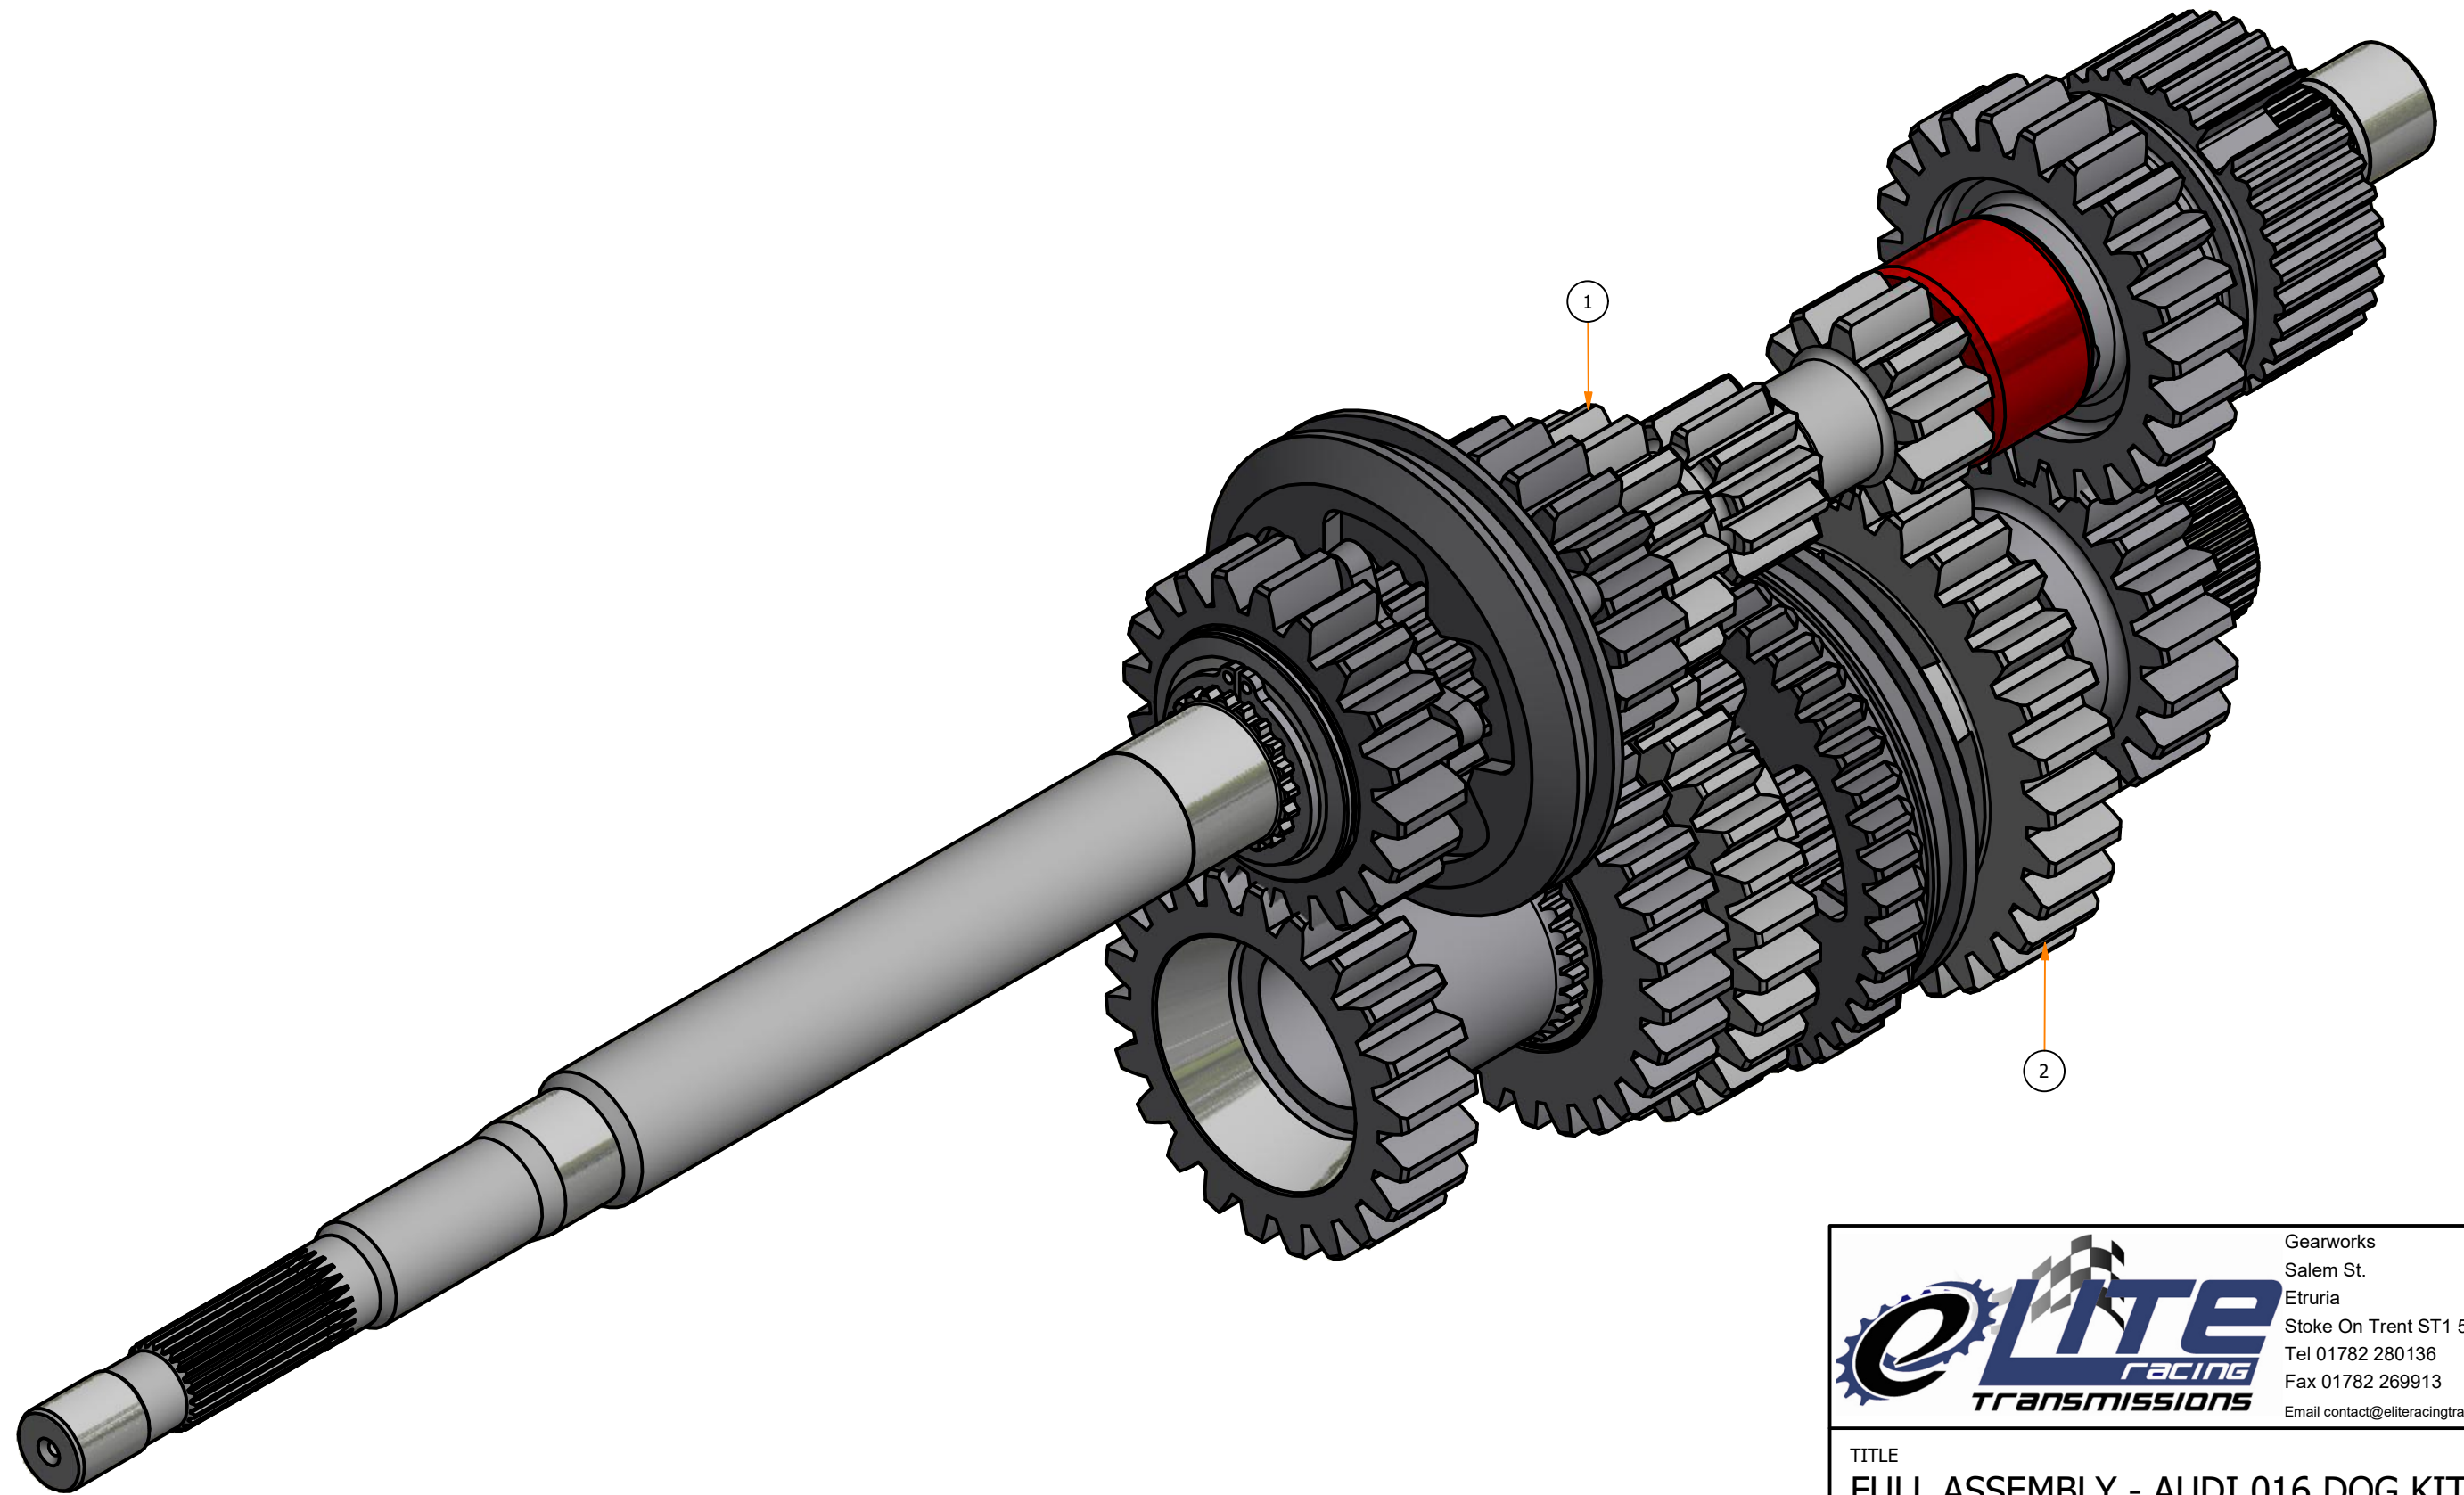

Parts List

ITEM	PART NUMBER	TITLE	QTY
1	ERT917002	INPUT SHAFT ASSEMBLY - AUDI 016 DOG KIT (GMC SPORT)	1
2	ERT917003	OUTPUT SHAFT ASSEMBLY - AUDI 016 DOG KIT (GMC SPORT)	1

Gearworks  
 Salem St.  
 Etruria  
 Stoke On Trent ST1 5PR  
 Tel 01782 280136  
 Fax 01782 269913  
 Email [contact@eliteracingtransmissions.com](mailto:contact@eliteracingtransmissions.com)

TITLE  
 FULL ASSEMBLY - AUDI 016 DOG KIT (GMC  
 SPORT)

DRG. NO. ERT917004	ISSUE 0
--------------------	------------