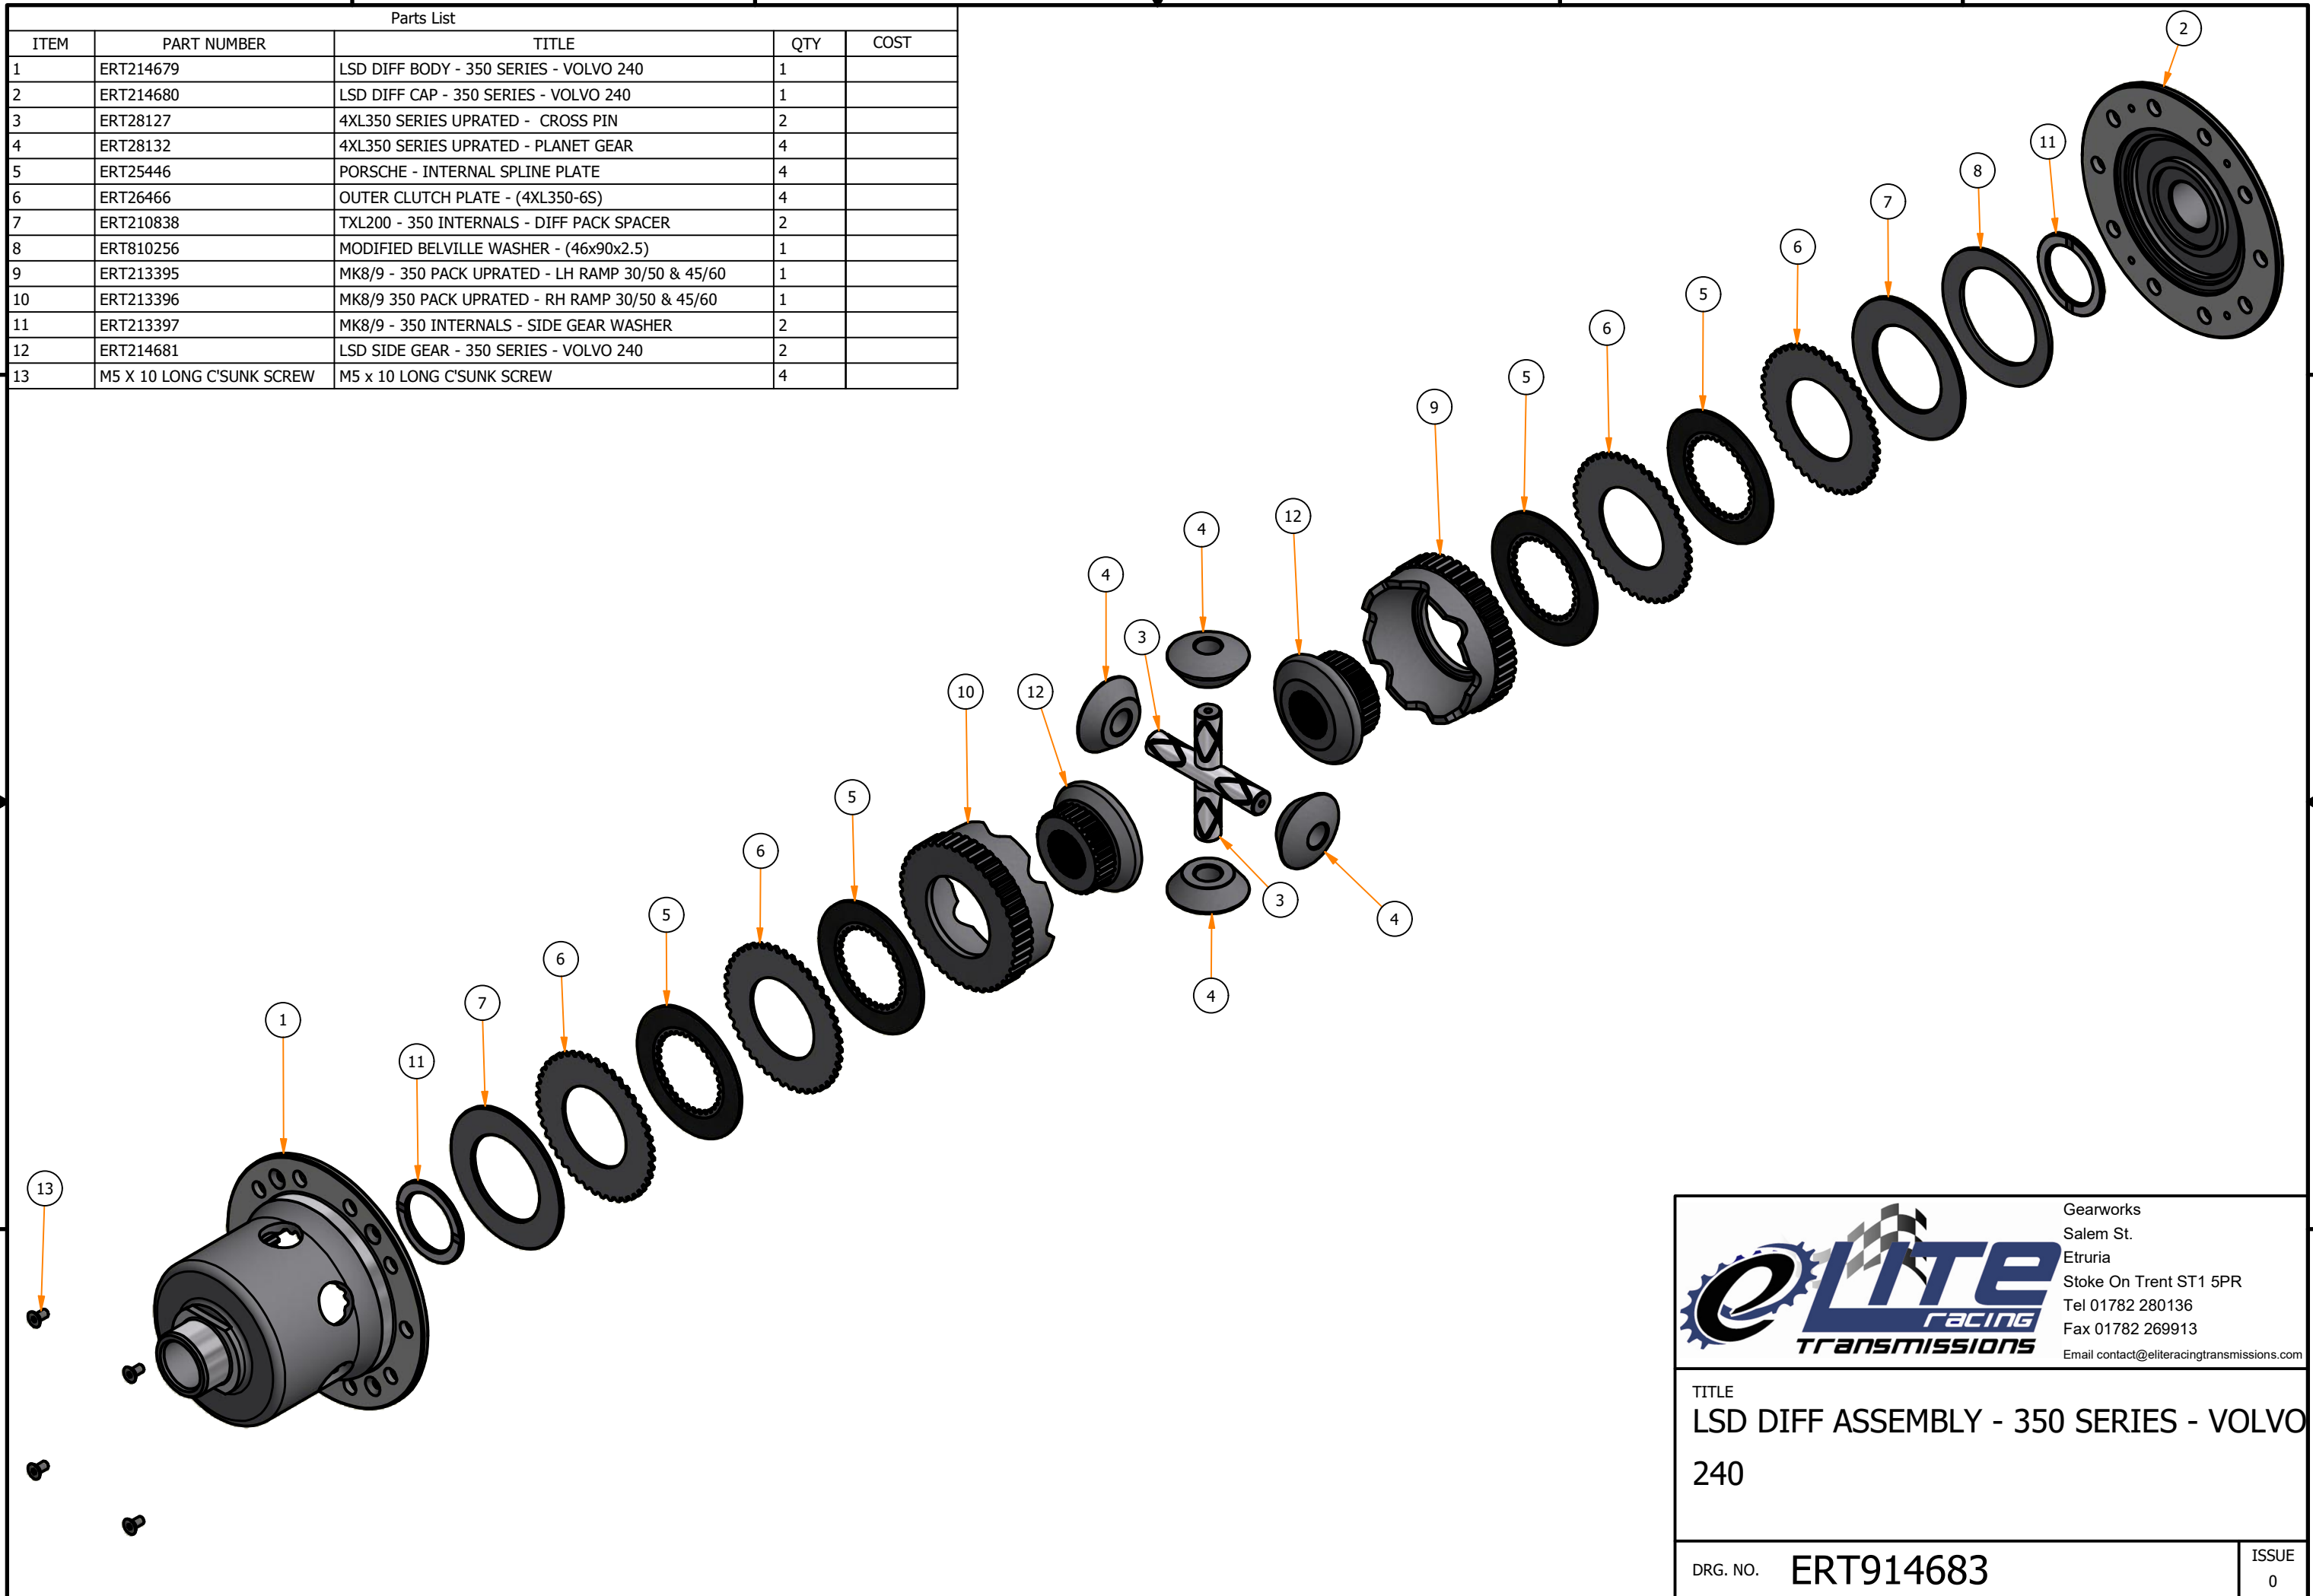

Parts List				
ITEM	PART NUMBER	TITLE	QTY	COST
1	ERT214679	LSD DIFF BODY - 350 SERIES - VOLVO 240	1	
2	ERT214680	LSD DIFF CAP - 350 SERIES - VOLVO 240	1	
3	ERT28127	4XL350 SERIES UPRATED - CROSS PIN	2	
4	ERT28132	4XL350 SERIES UPRATED - PLANET GEAR	4	
5	ERT25446	PORSCHE - INTERNAL SPLINE PLATE	4	
6	ERT26466	OUTER CLUTCH PLATE - (4XL350-6S)	4	
7	ERT210838	TXL200 - 350 INTERNALS - DIFF PACK SPACER	2	
8	ERT810256	MODIFIED BELVILLE WASHER - (46x90x2.5)	1	
9	ERT213395	MK8/9 - 350 PACK UPRATED - LH RAMP 30/50 & 45/60	1	
10	ERT213396	MK8/9 350 PACK UPRATED - RH RAMP 30/50 & 45/60	1	
11	ERT213397	MK8/9 - 350 INTERNALS - SIDE GEAR WASHER	2	
12	ERT214681	LSD SIDE GEAR - 350 SERIES - VOLVO 240	2	
13	M5 X 10 LONG C'SUNK SCREW	M5 x 10 LONG C'SUNK SCREW	4	

 Gearworks  
 Salem St.  
 Etruria  
 Stoke On Trent ST1 5PR  
 Tel 01782 280136  
 Fax 01782 269913  
 Email [contact@eliteracingtransmissions.com](mailto:contact@eliteracingtransmissions.com)

TITLE  
**LSD DIFF ASSEMBLY - 350 SERIES - VOLVO 240**