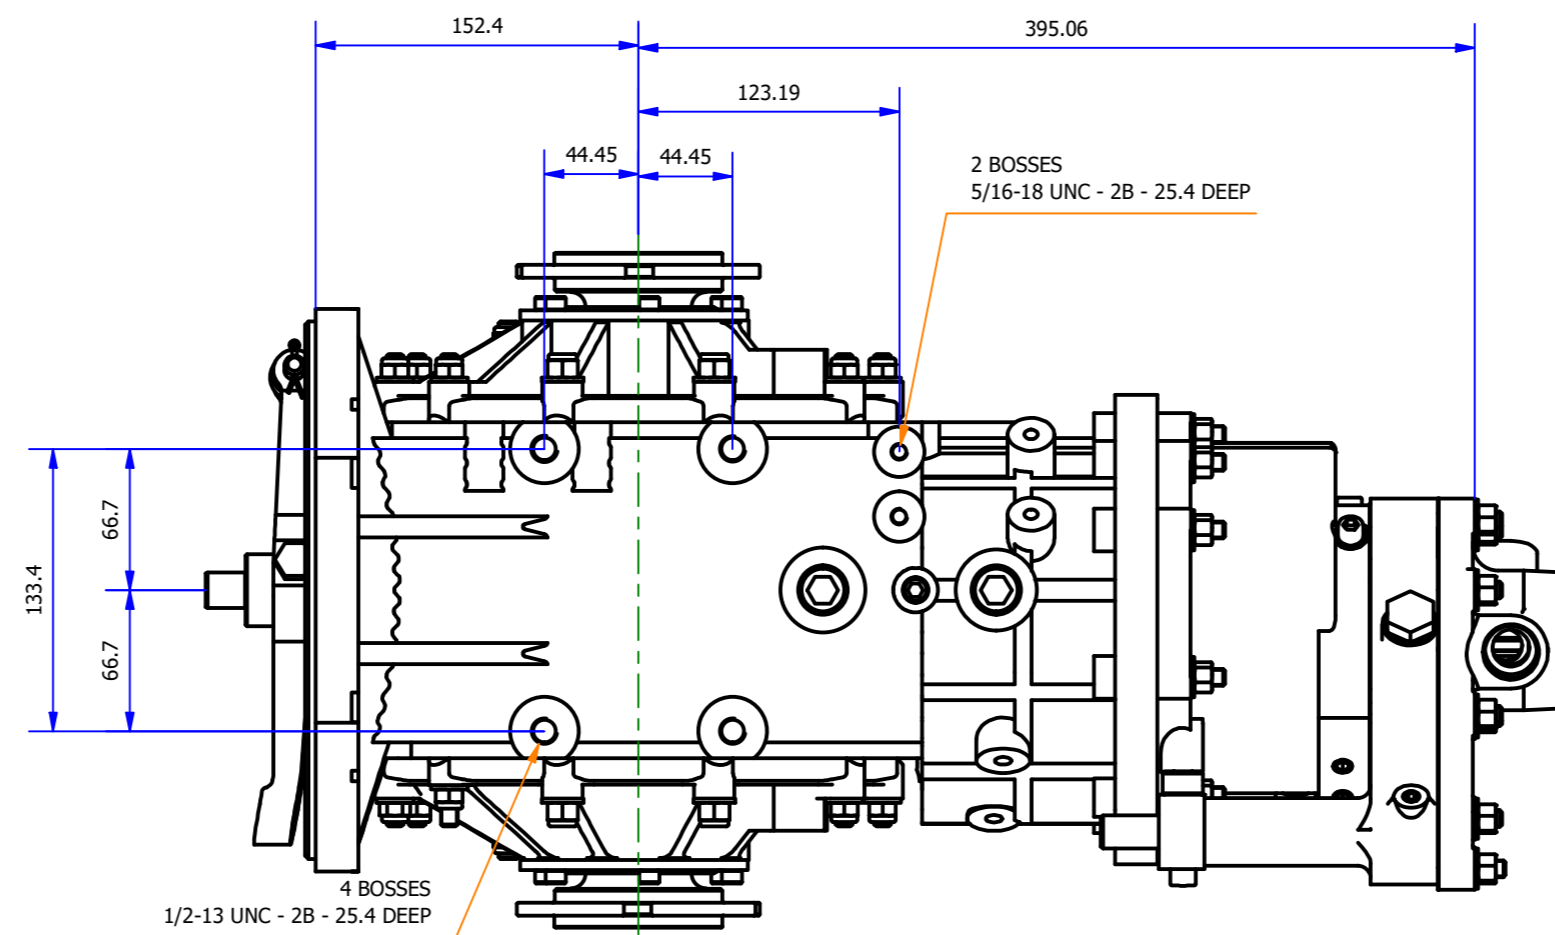

FORWARD GEARS  
5.6MM TRAVEL  
EITHER SIDE OF NEUTRAL  
REVERSE 9.5MM FROM NEUTRAL

GEAR SHIFT PATTERN  
FRONT

Gearworks  
Salem St.  
Etruria  
Stoke On Trent ST1 5PR  
Tel 01782 280136  
Fax 01782 269913  
Email contact@eliteracingtransmissions.com

TITLE  
FULL ASSEMBLY - FG-400 INBOARD  
BRAKES

DRG. NO. ERT914579

ISSUE