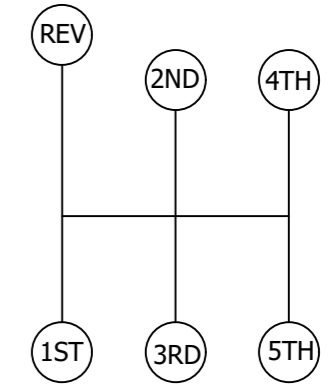

FORWARD GEARS  
5.6MM TRAVEL  
EITHER SIDE OF NEUTRAL  
REVERSE 9.5MM FROM NEUTRAL

GEAR SHIFT PATTERN  
FRONT

Gearworks  
Salem St.  
Etruria  
Stoke On Trent ST1 5PR  
Tel 01782 280136  
Fax 01782 269913  
Email contact@eliteracingtransmissions.com