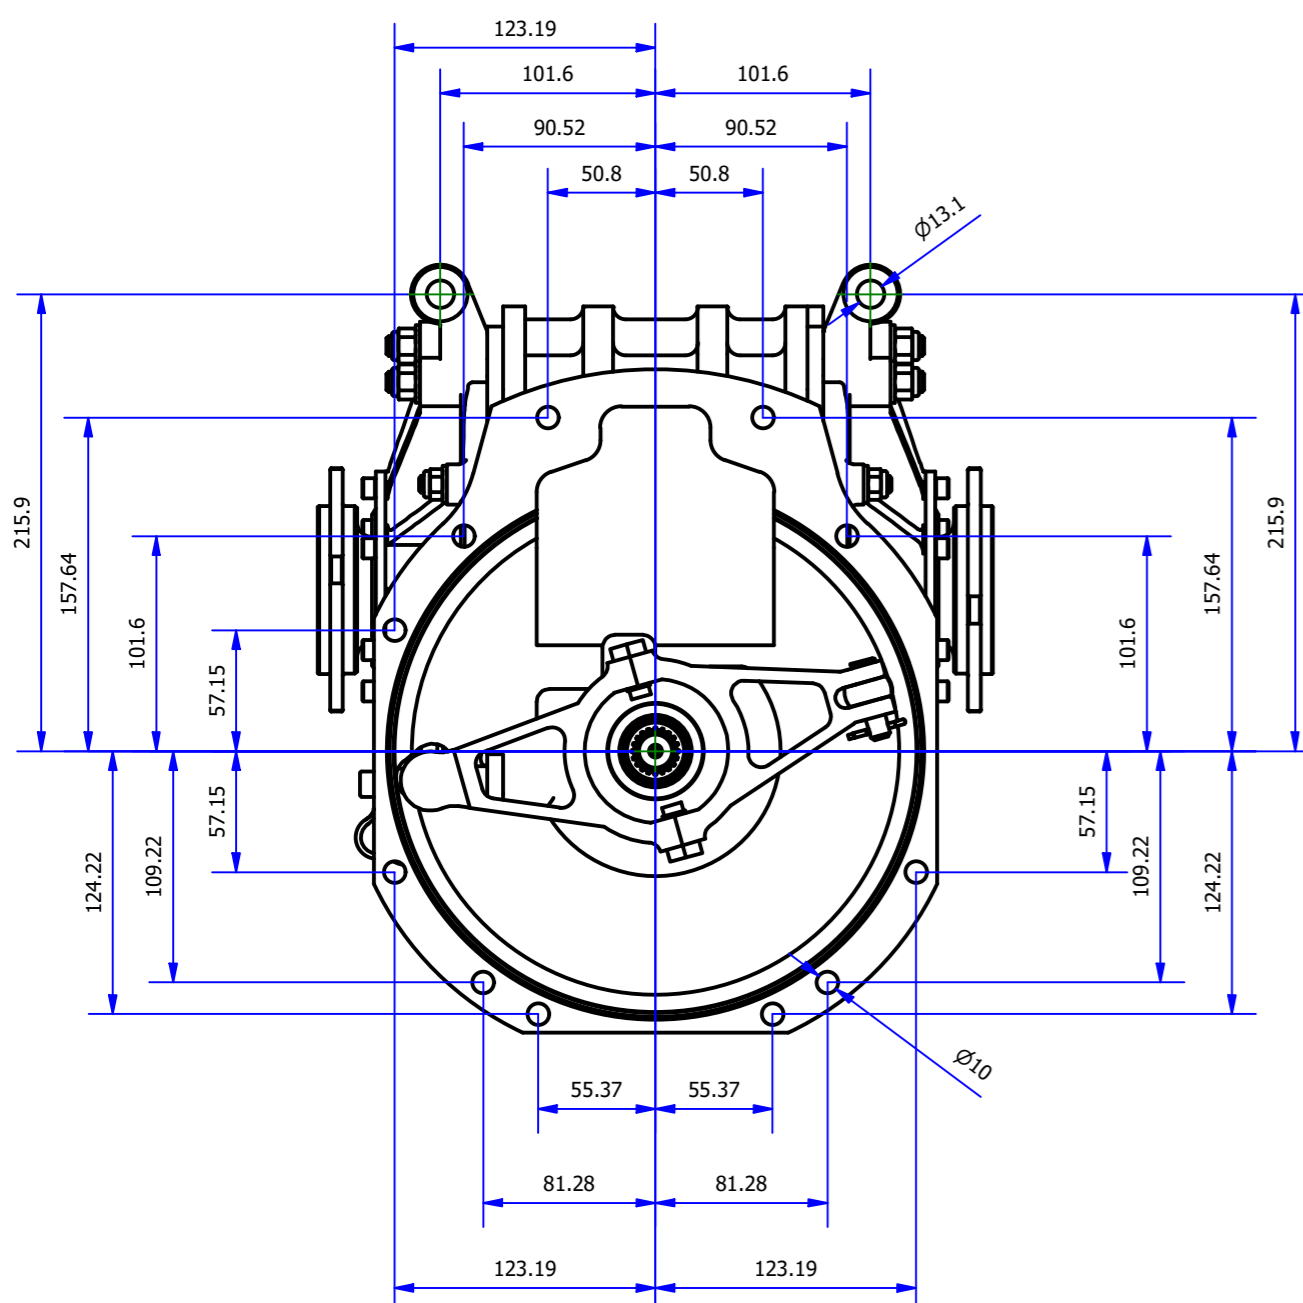

FORWARD GEARS  
5.6MM TRAVEL  
EITHER SIDE OF NEUTRAL  
REVERSE 9.5MM FROM NEUTRAL

GEAR SHIFT PATTERN  
FRONT

Gearworks  
Salem St.  
Etruria  
Stoke On Trent ST1 5PR  
Tel 01782 280136  
Fax 01782 269913  
Email contact@eliteracingtransmissions.com

TITLE  
FULL ASSEMBLY - FG-400 INBOARD  
BRAKES

DRG. NO. ERT914579

ISSUE