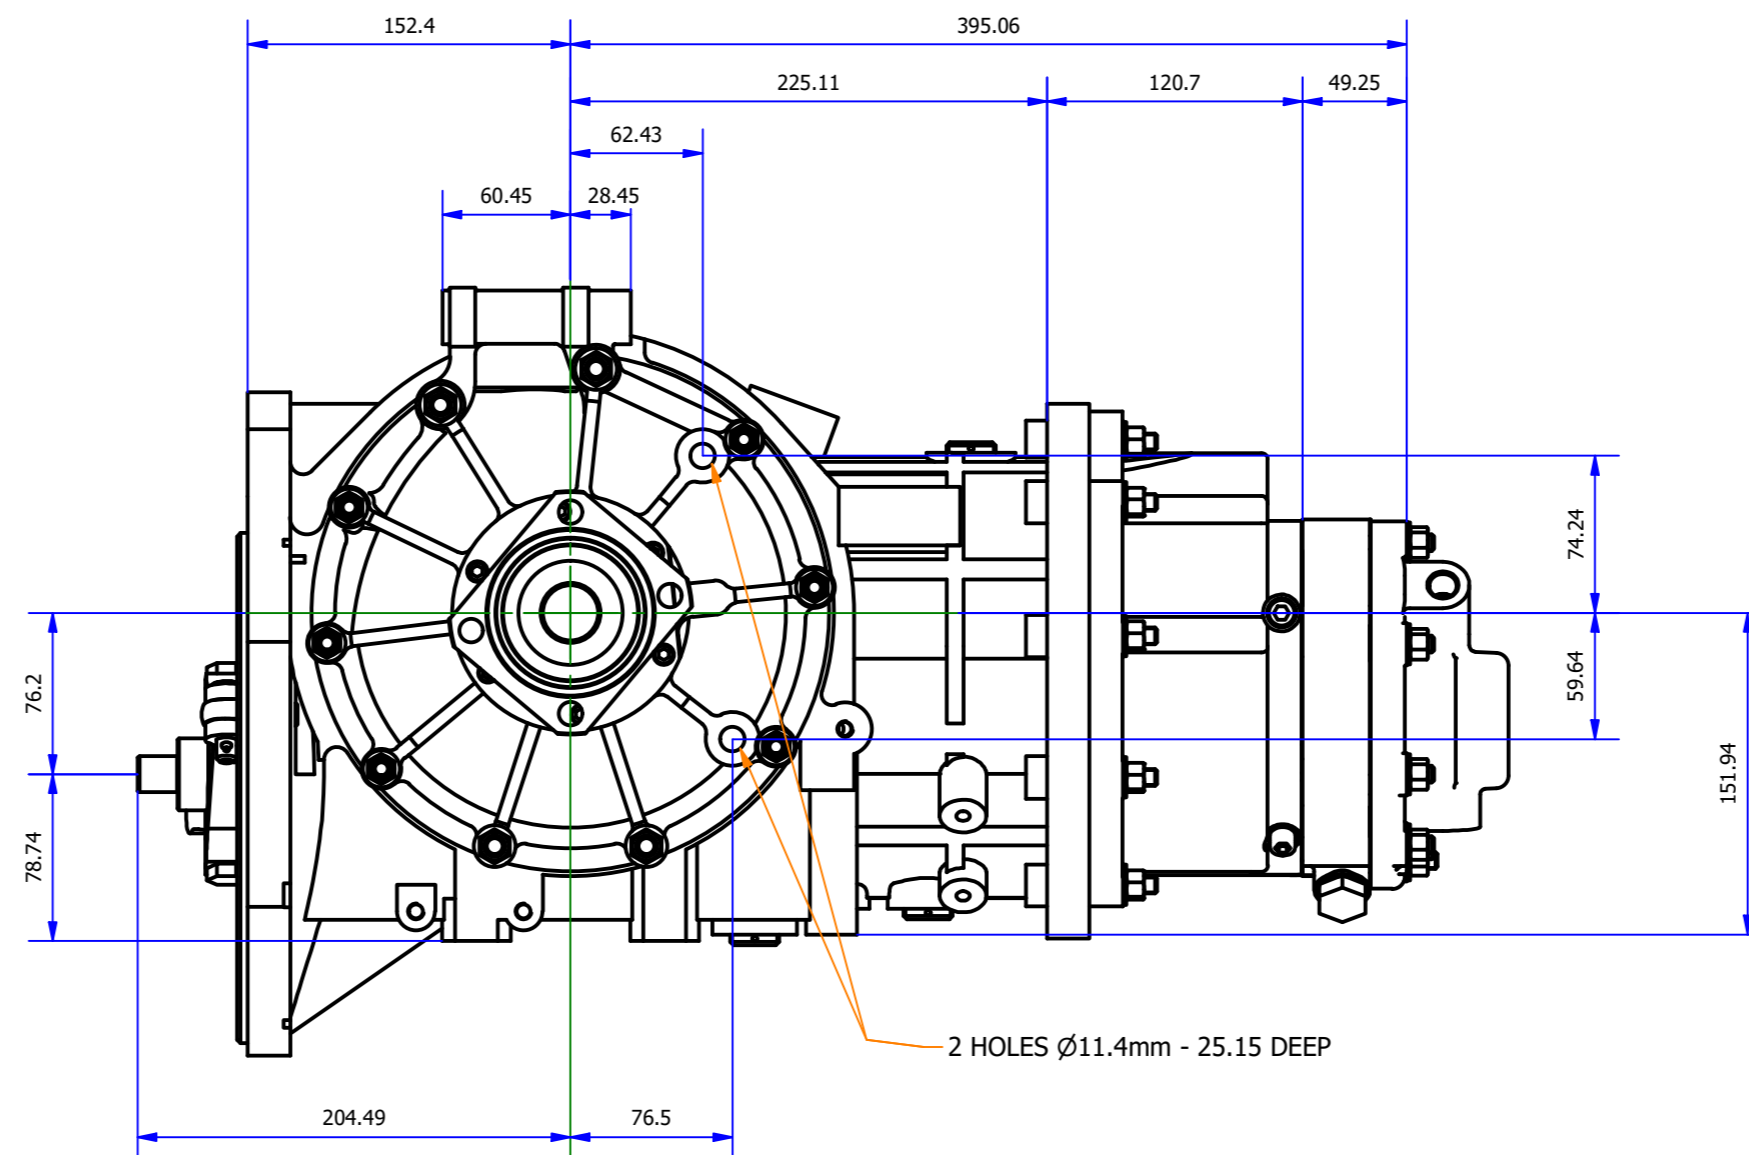

FORWARD GEARS  
5.6MM TRAVEL  
EITHER SIDE OF NEUTRAL  
REVERSE 9.5MM FROM NEUTRAL

GEAR SHIFT PATTERN  
FRONT

Gearworks  
Salem St.  
Etruria  
Stoke On Trent ST1 5PR  
Tel 01782 280136  
Fax 01782 269913  
Email contact@eliteracingtransmissions.com

TITLE  
FULL ASSEMBLY - FG-400 INBOARD  
BRAKES

DRG. NO. ERT914579

ISSUE