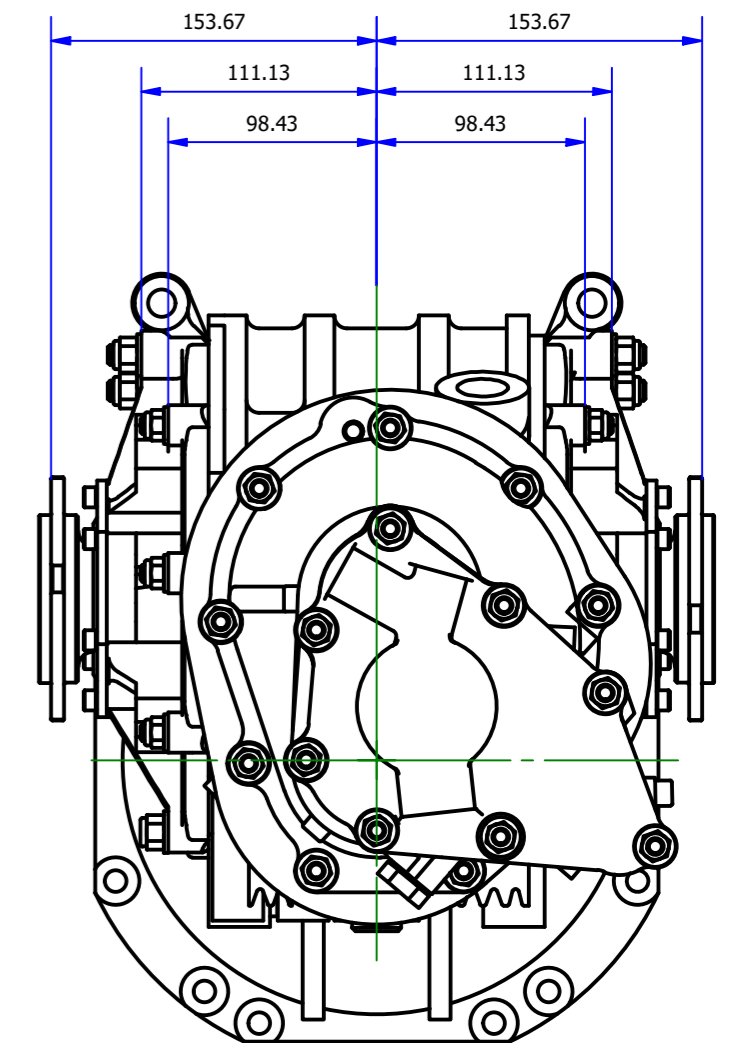

FORWARD GEARS  
5.6MM TRAVEL  
EITHER SIDE OF NEUTRAL  
REVERSE 9.5MM FROM NEUTRAL

GEAR SHIFT PATTERN  
FRONT

Gearworks  
Salem St.  
Etruria  
Stoke On Trent ST1 5PR  
Tel 01782 280136  
Fax 01782 269913  
Email contact@eliteracingtransmissions.com

TITLE  
FULL ASSEMBLY - FG-400 INBOARD  
BRAKES

DRG. NO. ERT914579

ISSUE