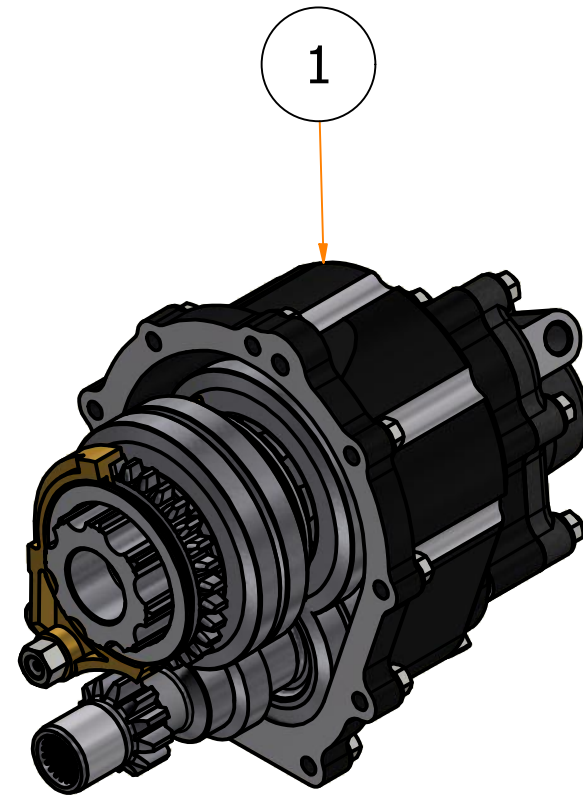

Parts List

ITEM	PART NUMBER	TITLE	QTY
1	ERT914578	BEARING CARRIER ASSEMBLY - FG-400	1
2	ERT914577	MAINCASE ASSEMBLY - FG-400 INBOARD BRAKES	1

Gearworks,
Salem St.,
Etruria,
Stoke On Trent, ST1 5PR.
Tel 01782 280136,
Fax 01782 269913,
Email contact@eliteracingtransmissions.com

TITLE
FULL ASSEMBLY - FG-400 INBOARD
BRAKES

DRG. No. ERT914579 Issue