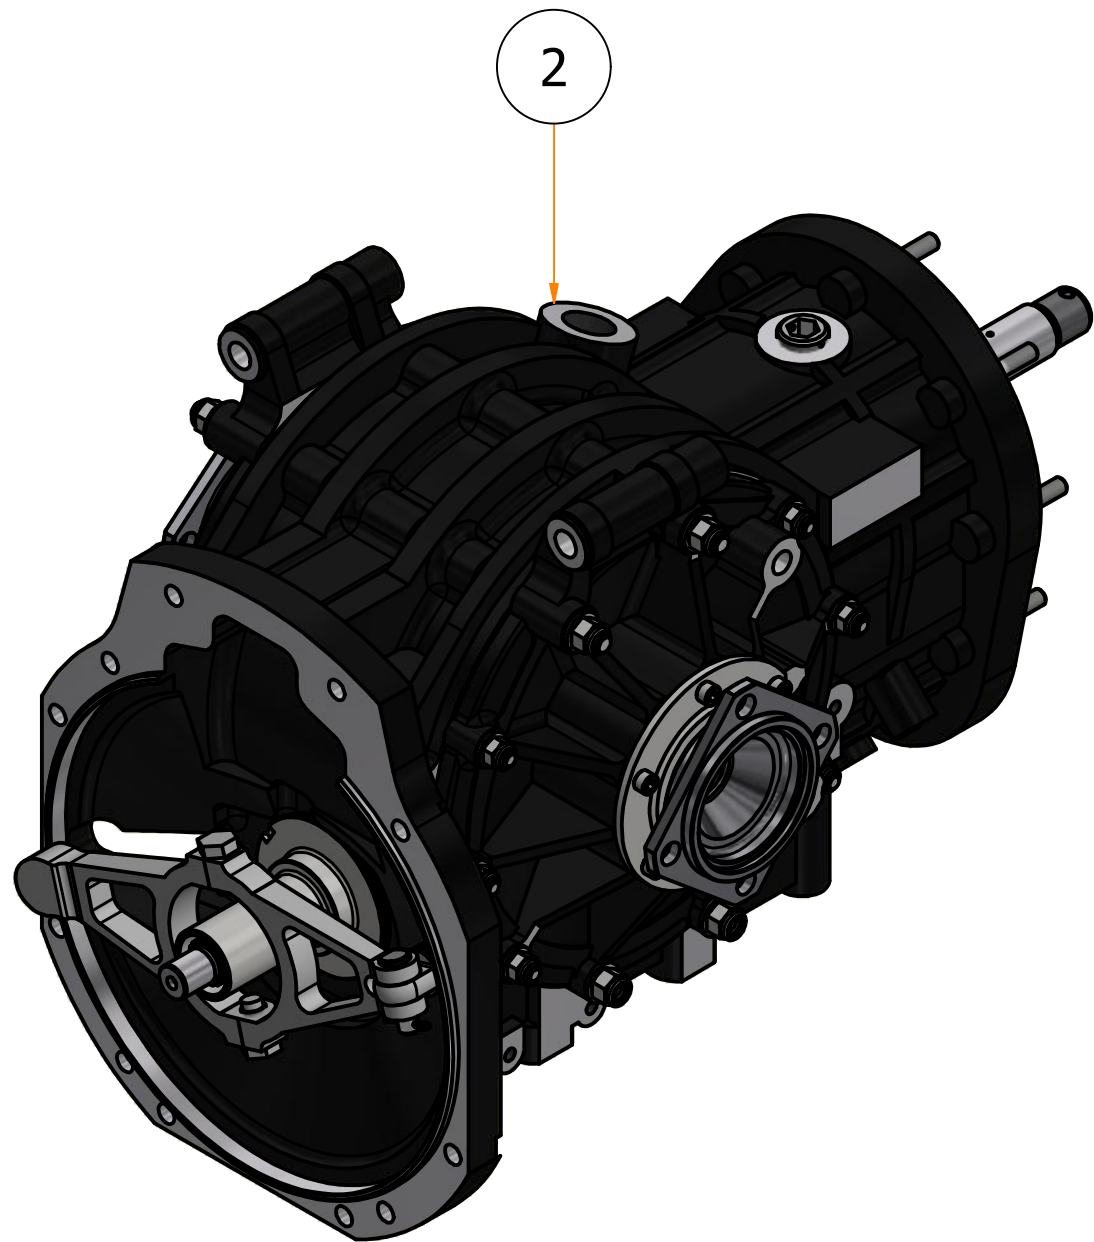

Parts List

ITEM	PART NUMBER	TITLE	QTY
1	ERT914578	BEARING CARRIER ASSEMBLY - FG-400	1
2	ERT914577	MAINCASE ASSEMBLY - FG-400 INBOARD BRAKES	1

Gearworks,
Salem St.,
Etruria,
Stoke On Trent, ST1 5PR.
Tel 01782 280136,
Fax 01782 269913,
Email contact@eliteracingtransmissions.com

TITLE
FULL ASSEMBLY - FG-400 INBOARD
BRAKES

DRG. No. ERT914579 Issue