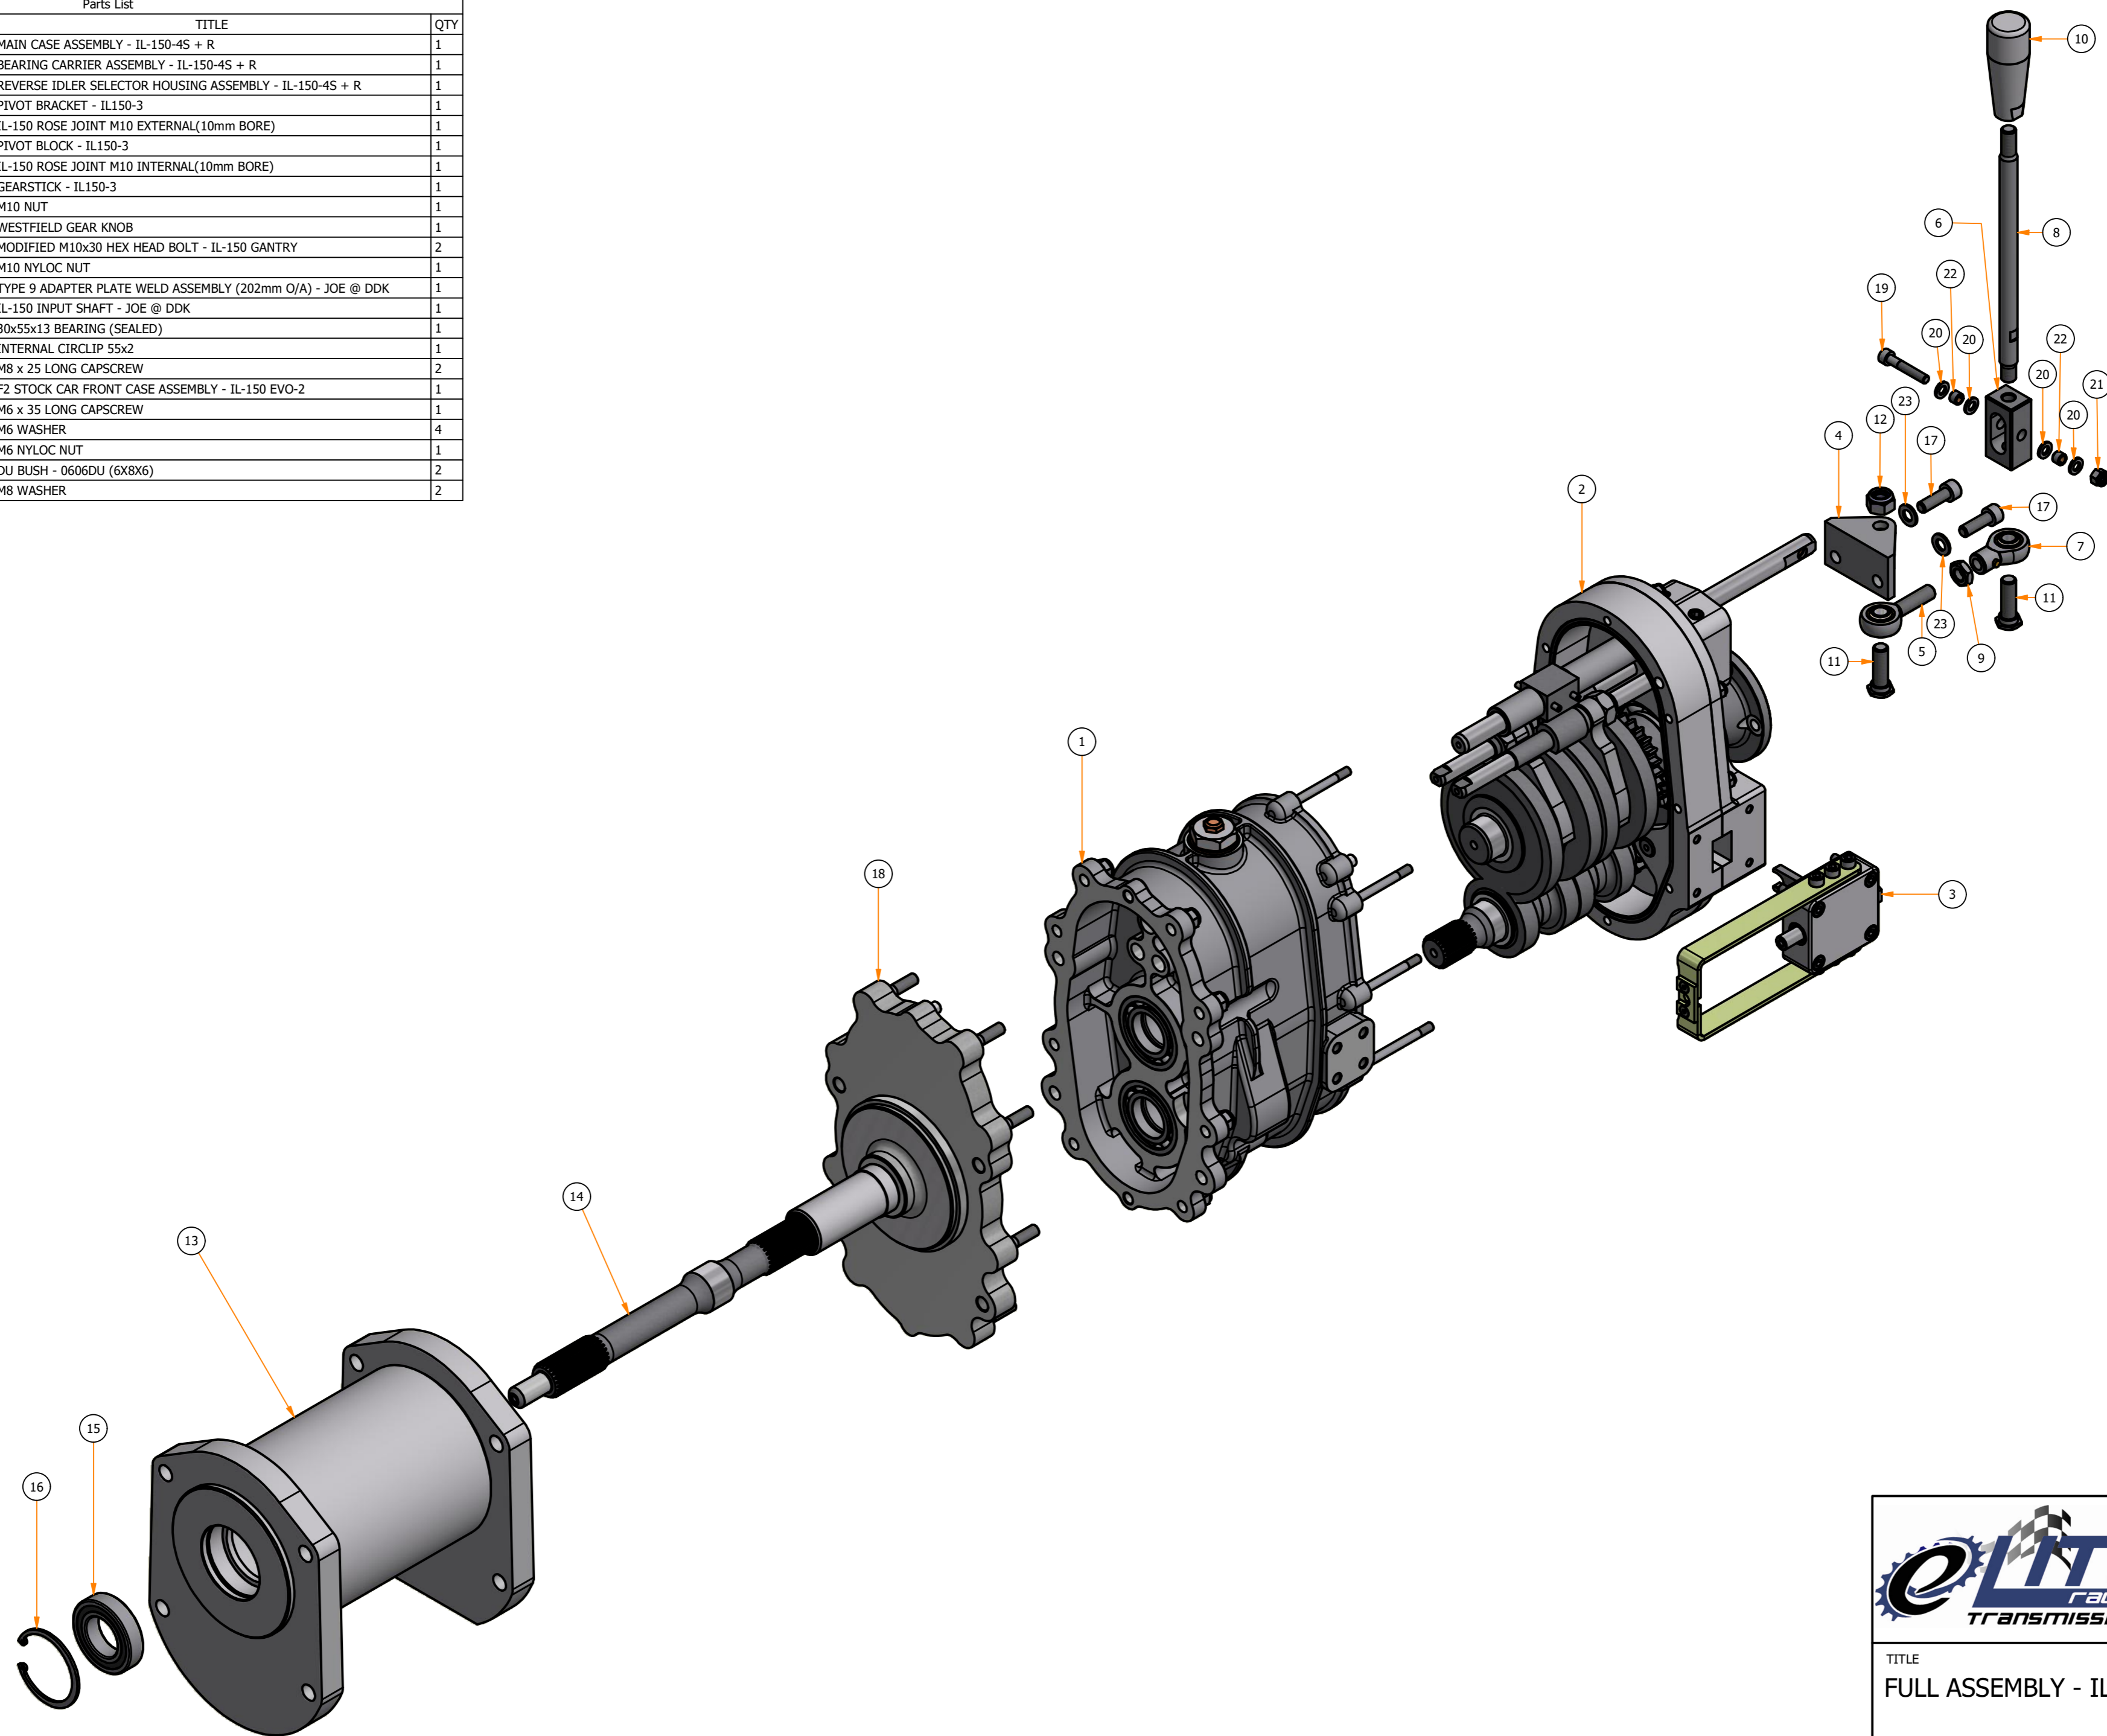

Parts List			
ITEM	PART NUMBER	TITLE	QTY
1	ERT914458	MAIN CASE ASSEMBLY - IL-150-4S + R	1
2	ERT914457	BEARING CARRIER ASSEMBLY - IL-150-4S + R	1
3	ERT914459	REVERSE IDLER SELECTOR HOUSING ASSEMBLY - IL-150-4S + R	1
4	ERT40123	PIVOT BRACKET - IL150-3	1
5	ERT67983	IL-150 ROSE JOINT M10 EXTERNAL(10mm BORE)	1
6	ERT40120	PIVOT BLOCK - IL150-3	1
7	ERT67982	IL-150 ROSE JOINT M10 INTERNAL(10mm BORE)	1
8	ERT40119	GEARSTICK - IL150-3	1
9	ERT87981	M10 NUT	1
10	ERT41208	WESTFIELD GEAR KNOB	1
11	ERT813567	MODIFIED M10x30 HEX HEAD BOLT - IL-150 GANTRY	2
12	M10 NYLOC NUT	M10 NYLOC NUT	1
13	ERT914496	TYPE 9 ADAPTER PLATE WELD ASSEMBLY (202mm O/A) - JOE @ DDK	1
14	ERT514497	IL-150 INPUT SHAFT - JOE @ DDK	1
15	ERT614218	30x55x13 BEARING (SEALED)	1
16	ERT80584	INTERNAL CIRCLIP 55x2	1
17	M8 x 25 LONG CAPSCREW	M8 x 25 LONG CAPSCREW	2
18	ERT914610	F2 STOCK CAR FRONT CASE ASSEMBLY - IL-150 EVO-2	1
19	M6 x 35 LONG CAPSCREW	M6 x 35 LONG CAPSCREW	1
20	M6 WASHER	M6 WASHER	4
21	M6 NYLOC NUT	M6 NYLOC NUT	1
22	ERT613681	DU BUSH - 0606DU (6X8X6)	2
23	M8 WASHER	M8 WASHER	2

Gearworks,
Salem St.,
Etruria,
Stoke On Trent, ST1 5PR.
Tel 01782 280136,
Fax 01782 269913,
Email contact@eliteracingtransmissions.com

TITLE
FULL ASSEMBLY - IL-150-4S + R

DRG. No. **ERT914460** Issue
0