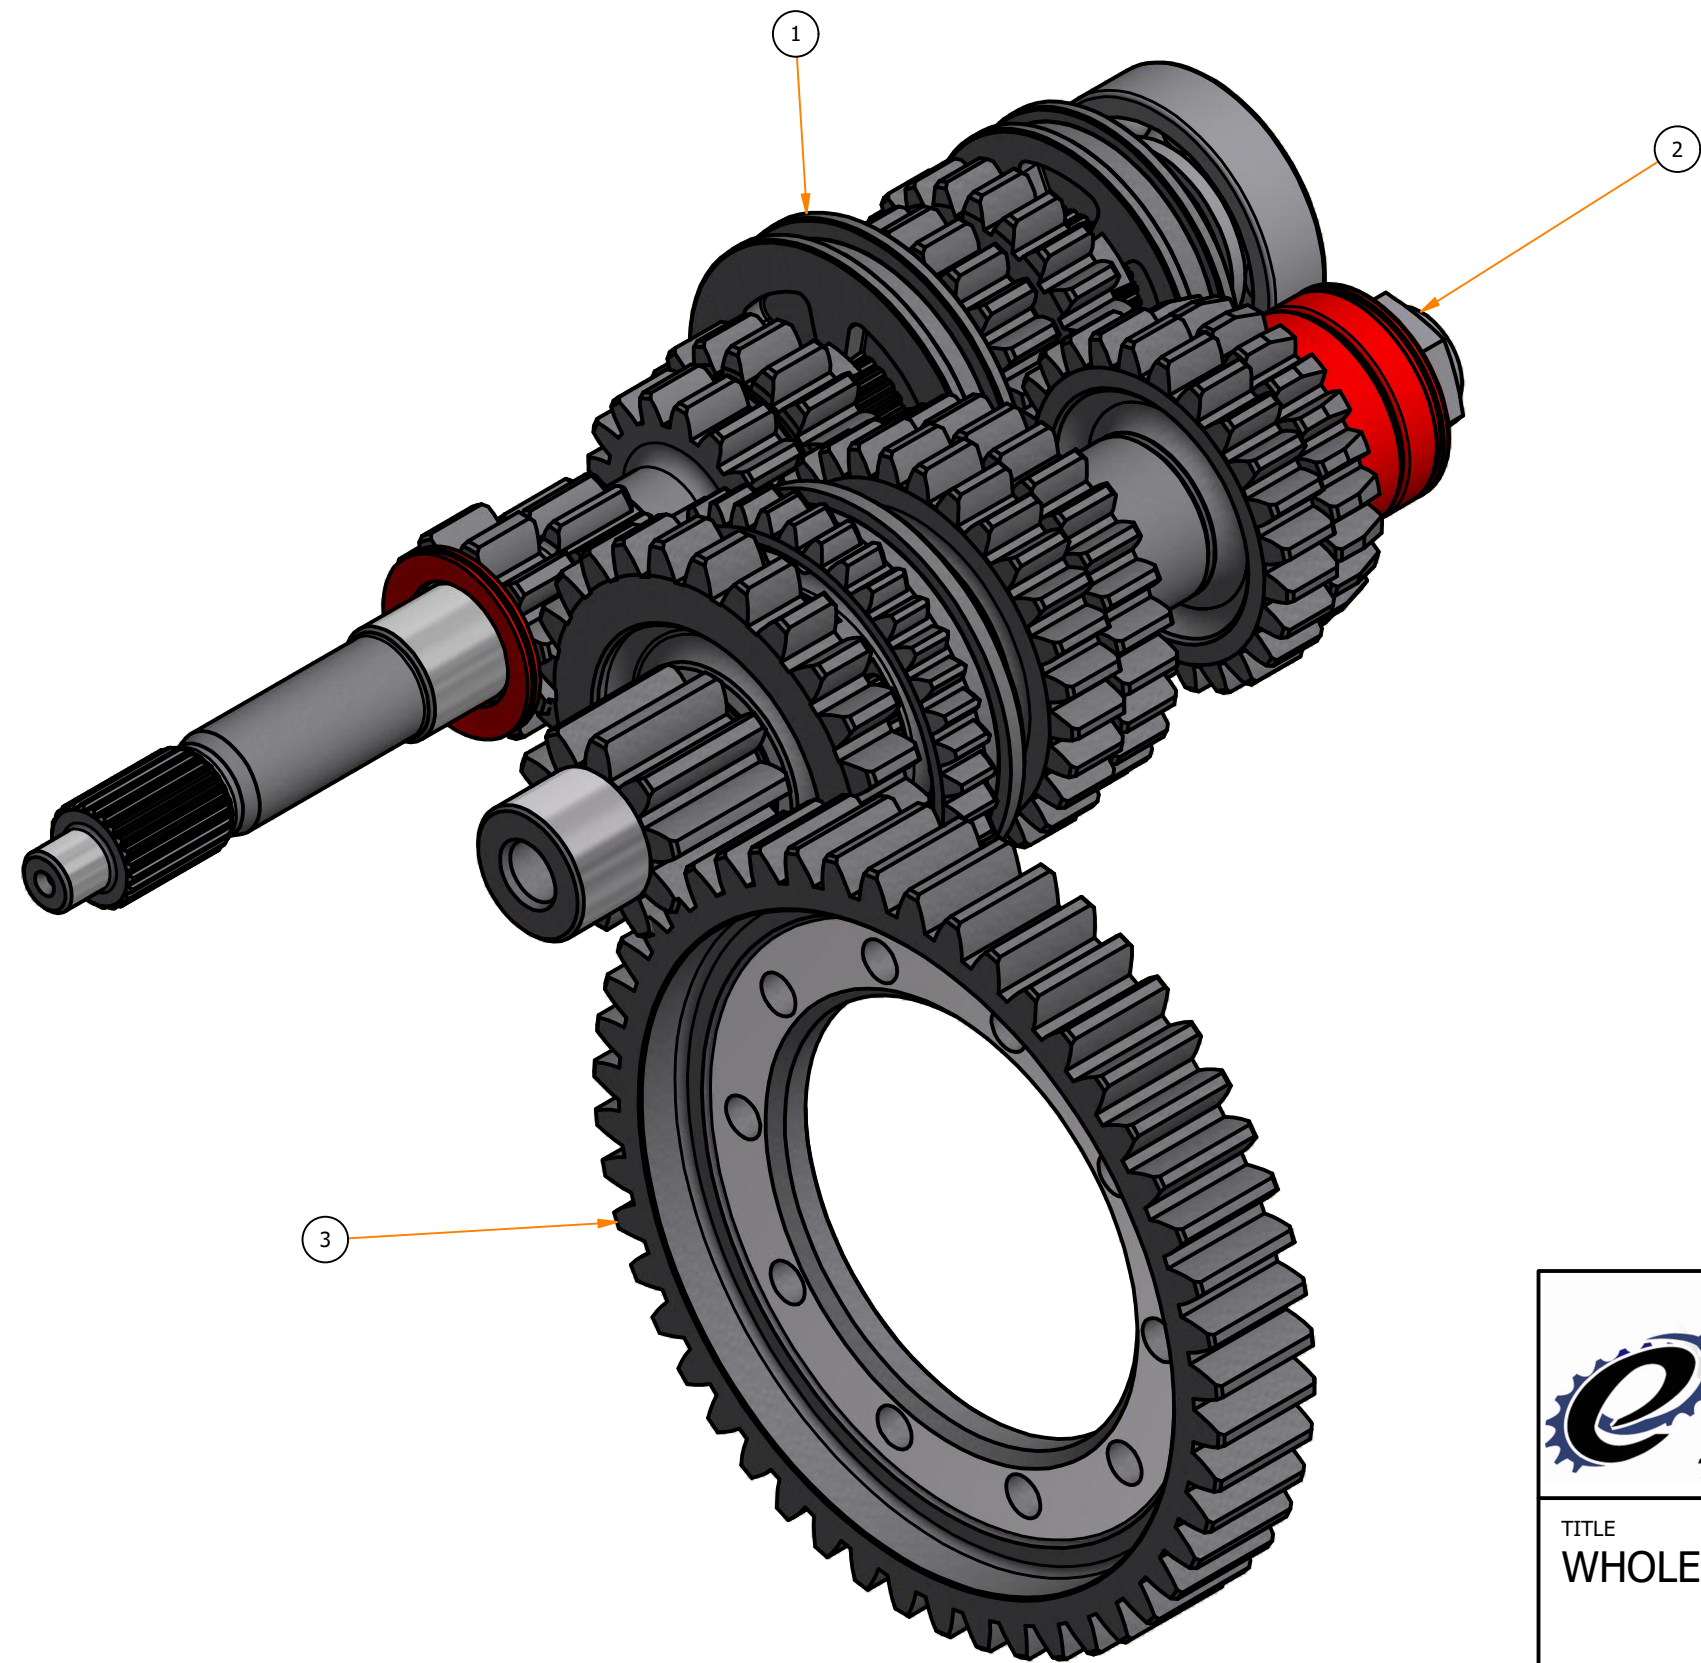

Parts List			
ITEM	PART NUMBER	TITLE	QTY
1	ERT94586-(REV 3)	INPUT SHAFT ASSEMBLY - HONDA CIVIC TYPE B	1
2	ERT94587	OUTPUT SHAFT ASSEMBLY - HONDA CIVIC TYPE B	1
3	ERT34585	HONDA CIVIC TYPE B CROWN WHEEL	1

Gearworks
 Salem St.
 Etruria
 Stoke On Trent ST1 5PR
 Tel 01782 280136
 Fax 01782 269913
 Email contact@eliteracingtransmissions.com

TITLE
 WHOLE ASSEMBLY - HONDA CIVIC TYPE B

DRG. NO.	ERT94588 REV 3	ISSUE	0
----------	----------------	-------	---