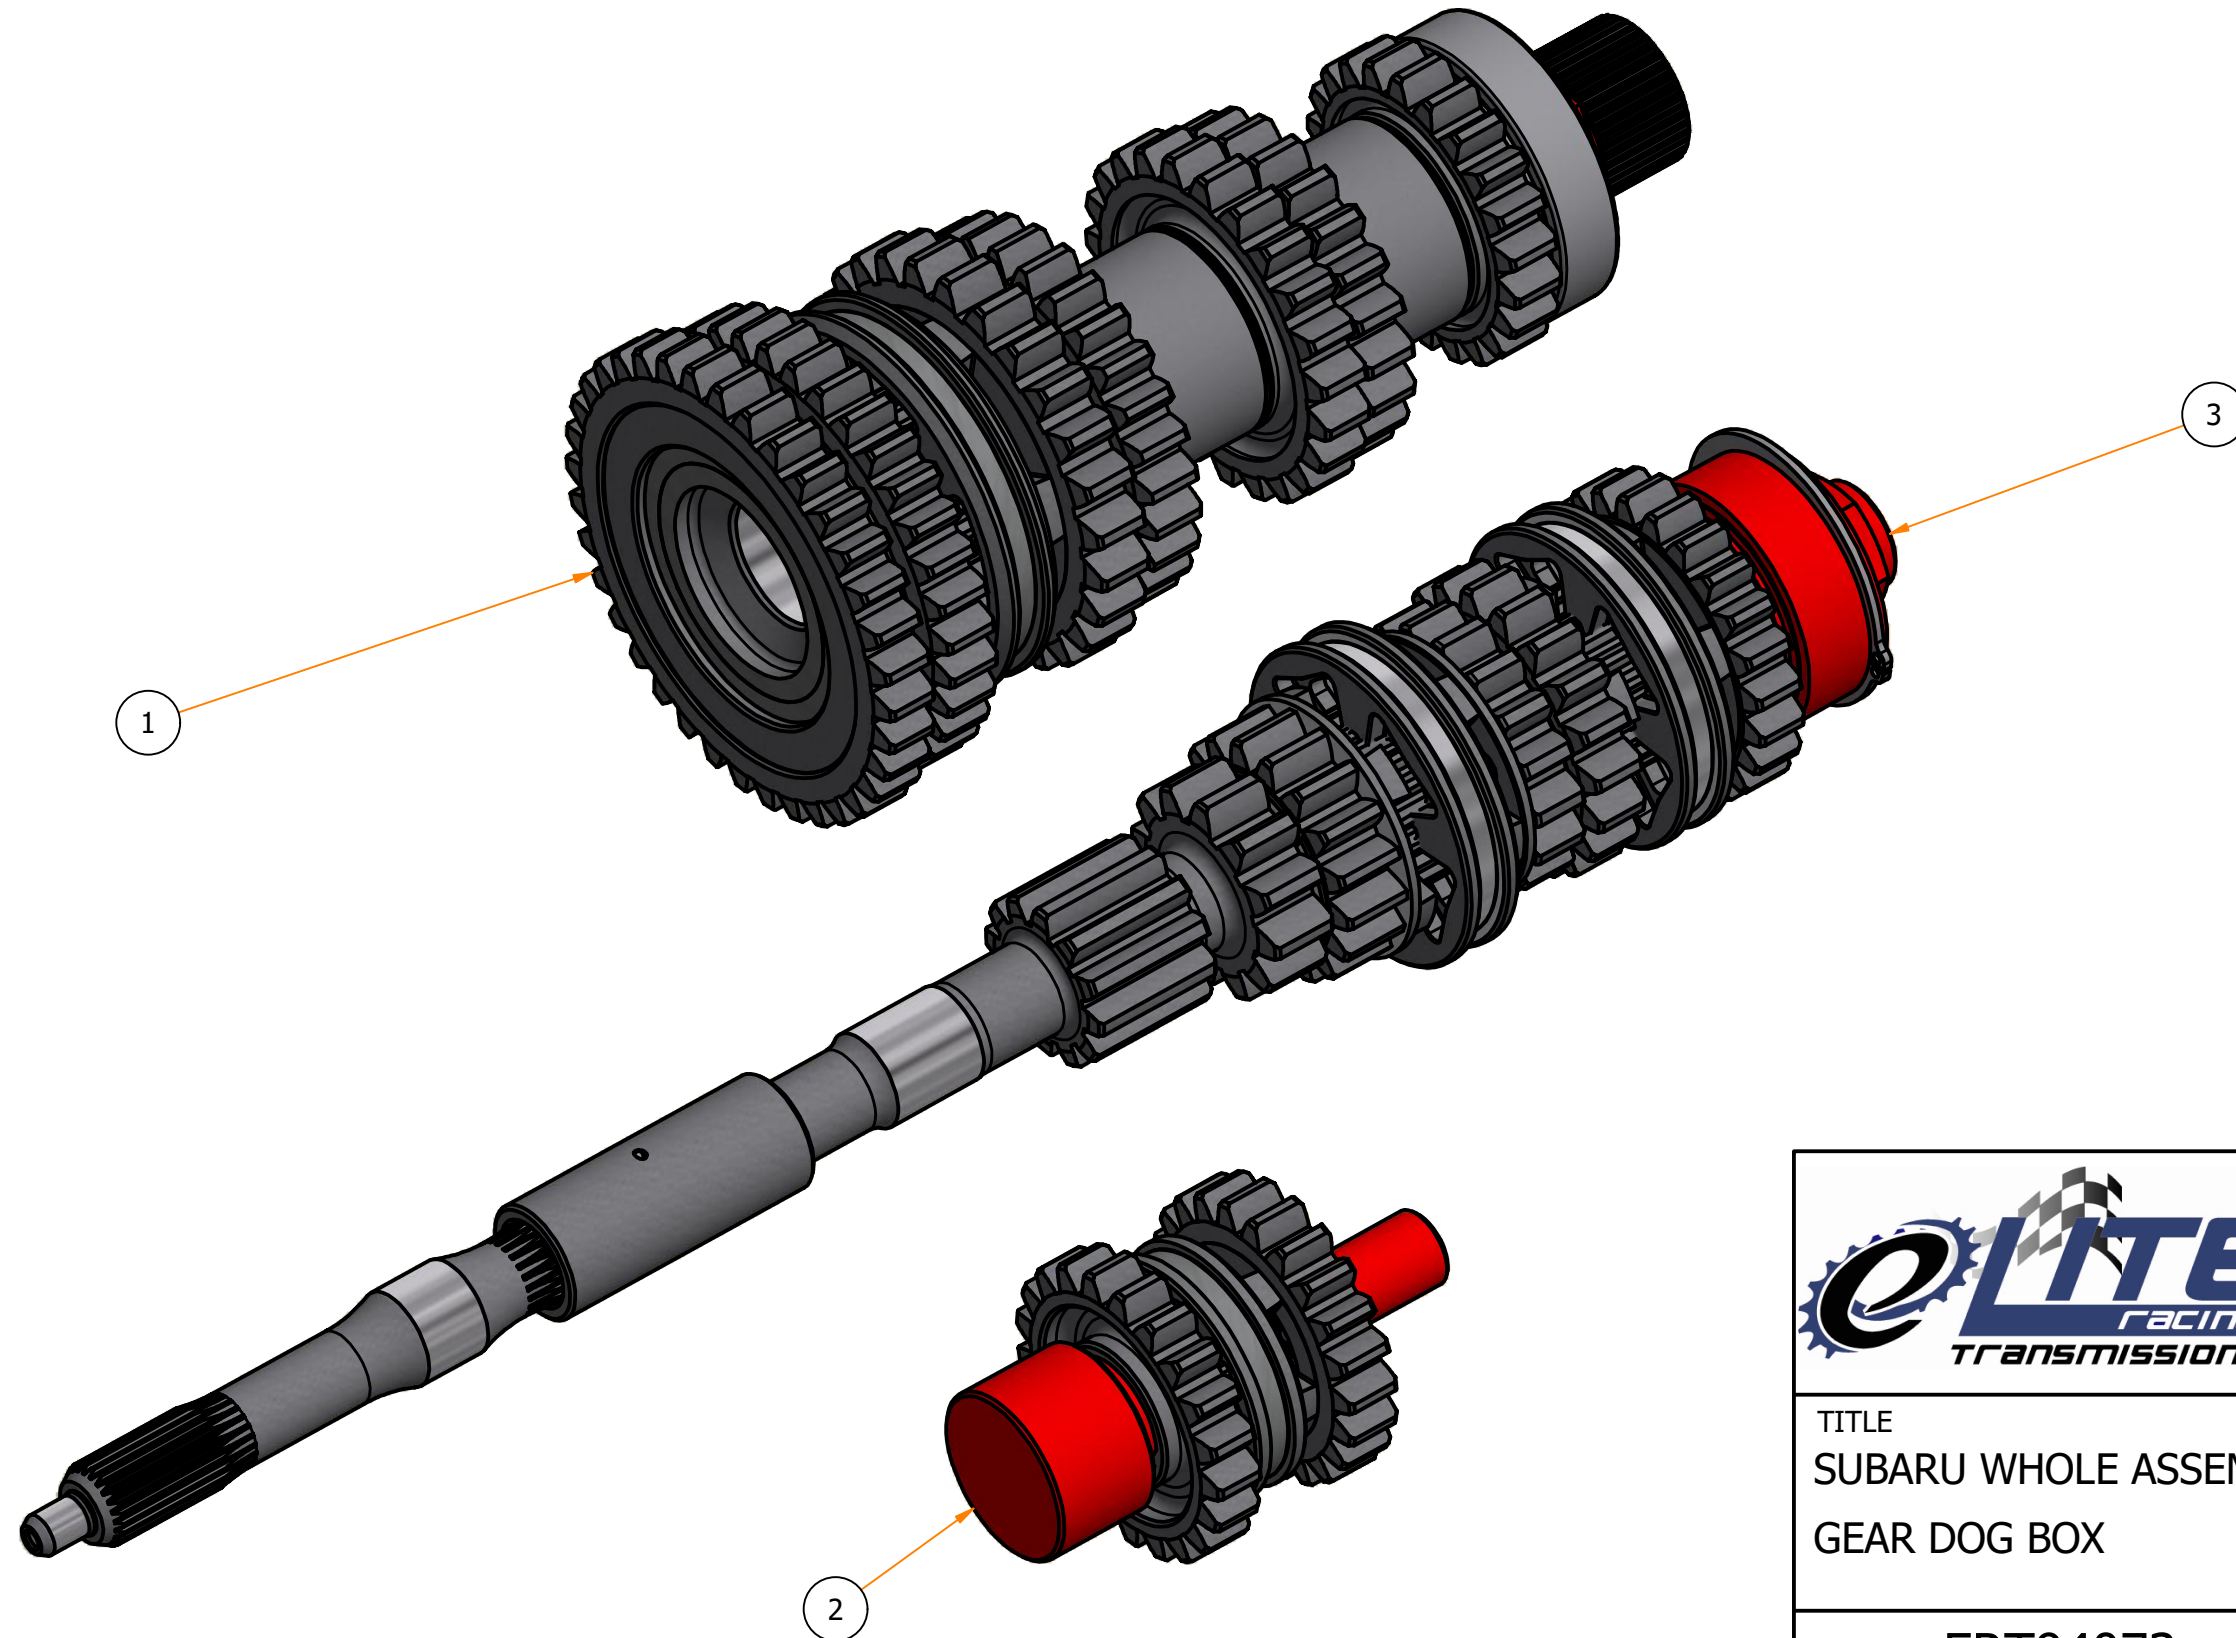

Parts List

| ITEM | PART NUMBER | TITLE | QTY |
|------|-------------|--|-----|
| 1 | ERT94072 | OUTPUT SHAFT ASSEMBLY - SUBARU 6 SPEED 6 GEAR DOG BOX | 1 |
| 2 | ERT94074 | REVERSE IDLER ASSEMBLY - SUBARU 6 SPEED 6 GEAR DOG BOX | 1 |
| 3 | ERT94068 | INPUT SHAFT ASSEMBLY - SUBARU 6 SPEED 6 GEAR DOG BOX | 1 |

Gearworks,
Salem St.,
Etruria,
Stoke On Trent, ST1 5PR.
Tel 01782 280136,
Fax 01782 269913,
Email contact@eliteracingtransmissions.com

TITLE
SUBARU WHOLE ASSEMBLY 6 SPEED 6
GEAR DOG BOX

DRG. No. ERT94073