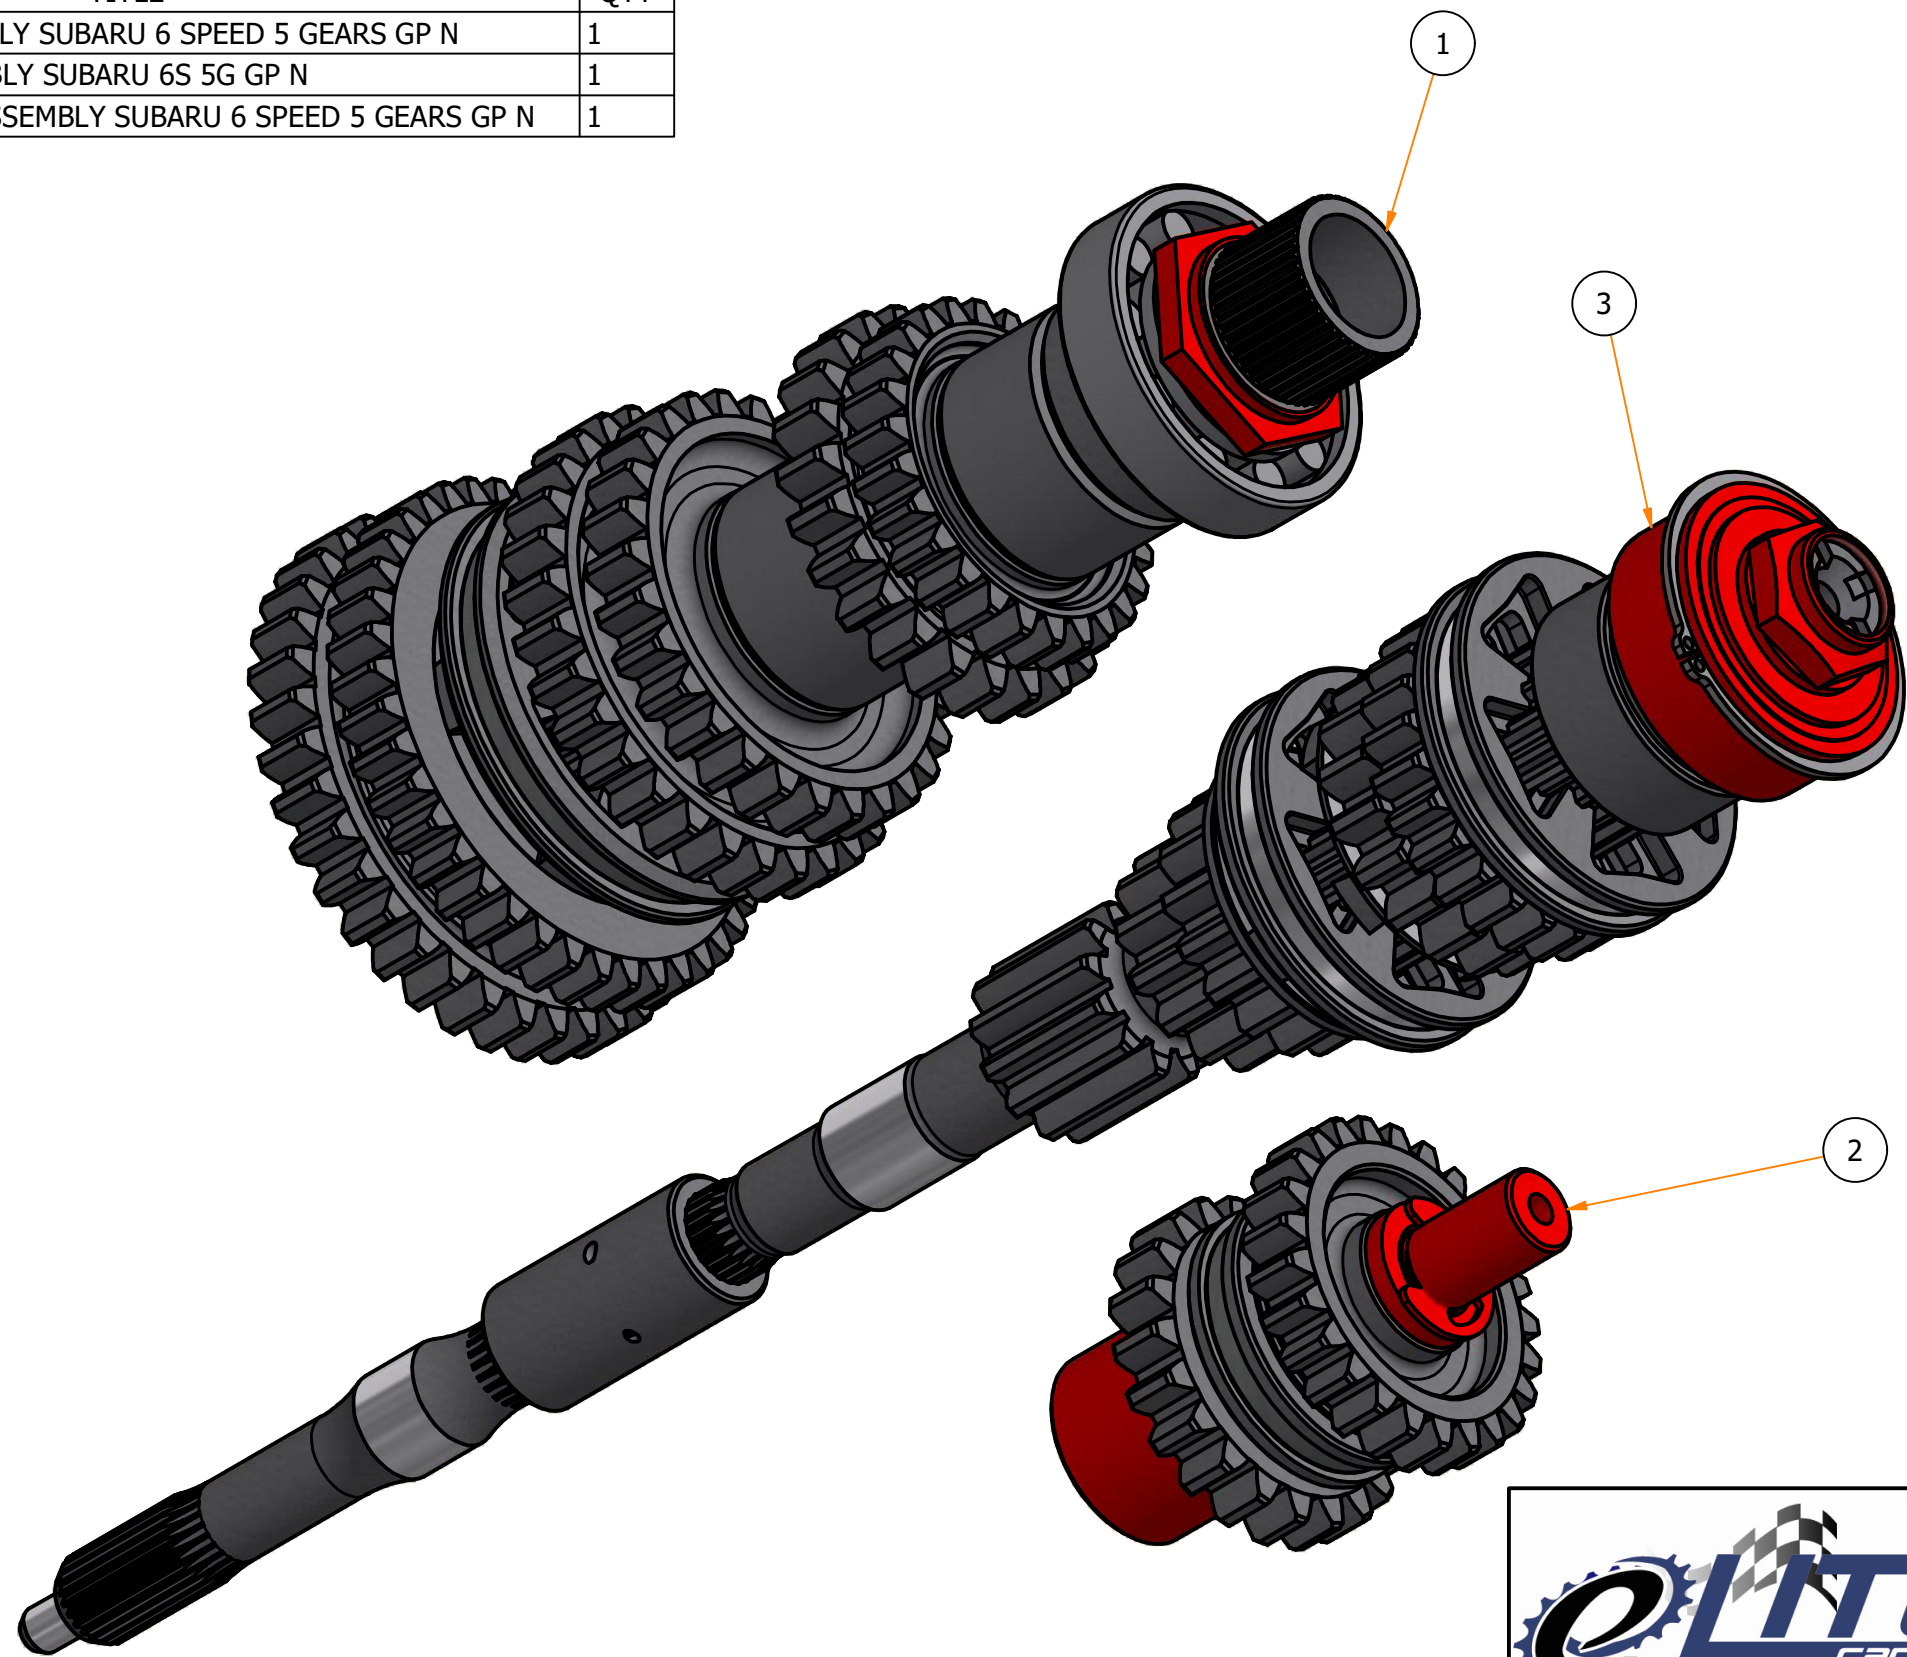

Parts List			
ITEM	PART NUMBER	TITLE	QTY
1	ERT94104	OUTPUT SHAFT ASSEMBLY SUBARU 6 SPEED 5 GEARS GP N	1
2	ERT94106	REVERSE IDLER ASSEMBLY SUBARU 6S 5G GP N	1
3	ERT94098	3PIECE INPUT SHAFT ASSEMBLY SUBARU 6 SPEED 5 GEARS GP N	1

Gearworks,
Salem St.,
Etruria,
Stoke On Trent, ST1 5PR.
Tel 01782 280136,
Fax 01782 269913,
Email contact@eliteracingtransmissions.com

TITLE
SUBARU WHOLE ASSEMBLY 6SPD 5 GEARS
DOG GRP N

DRG. No. ERT94107