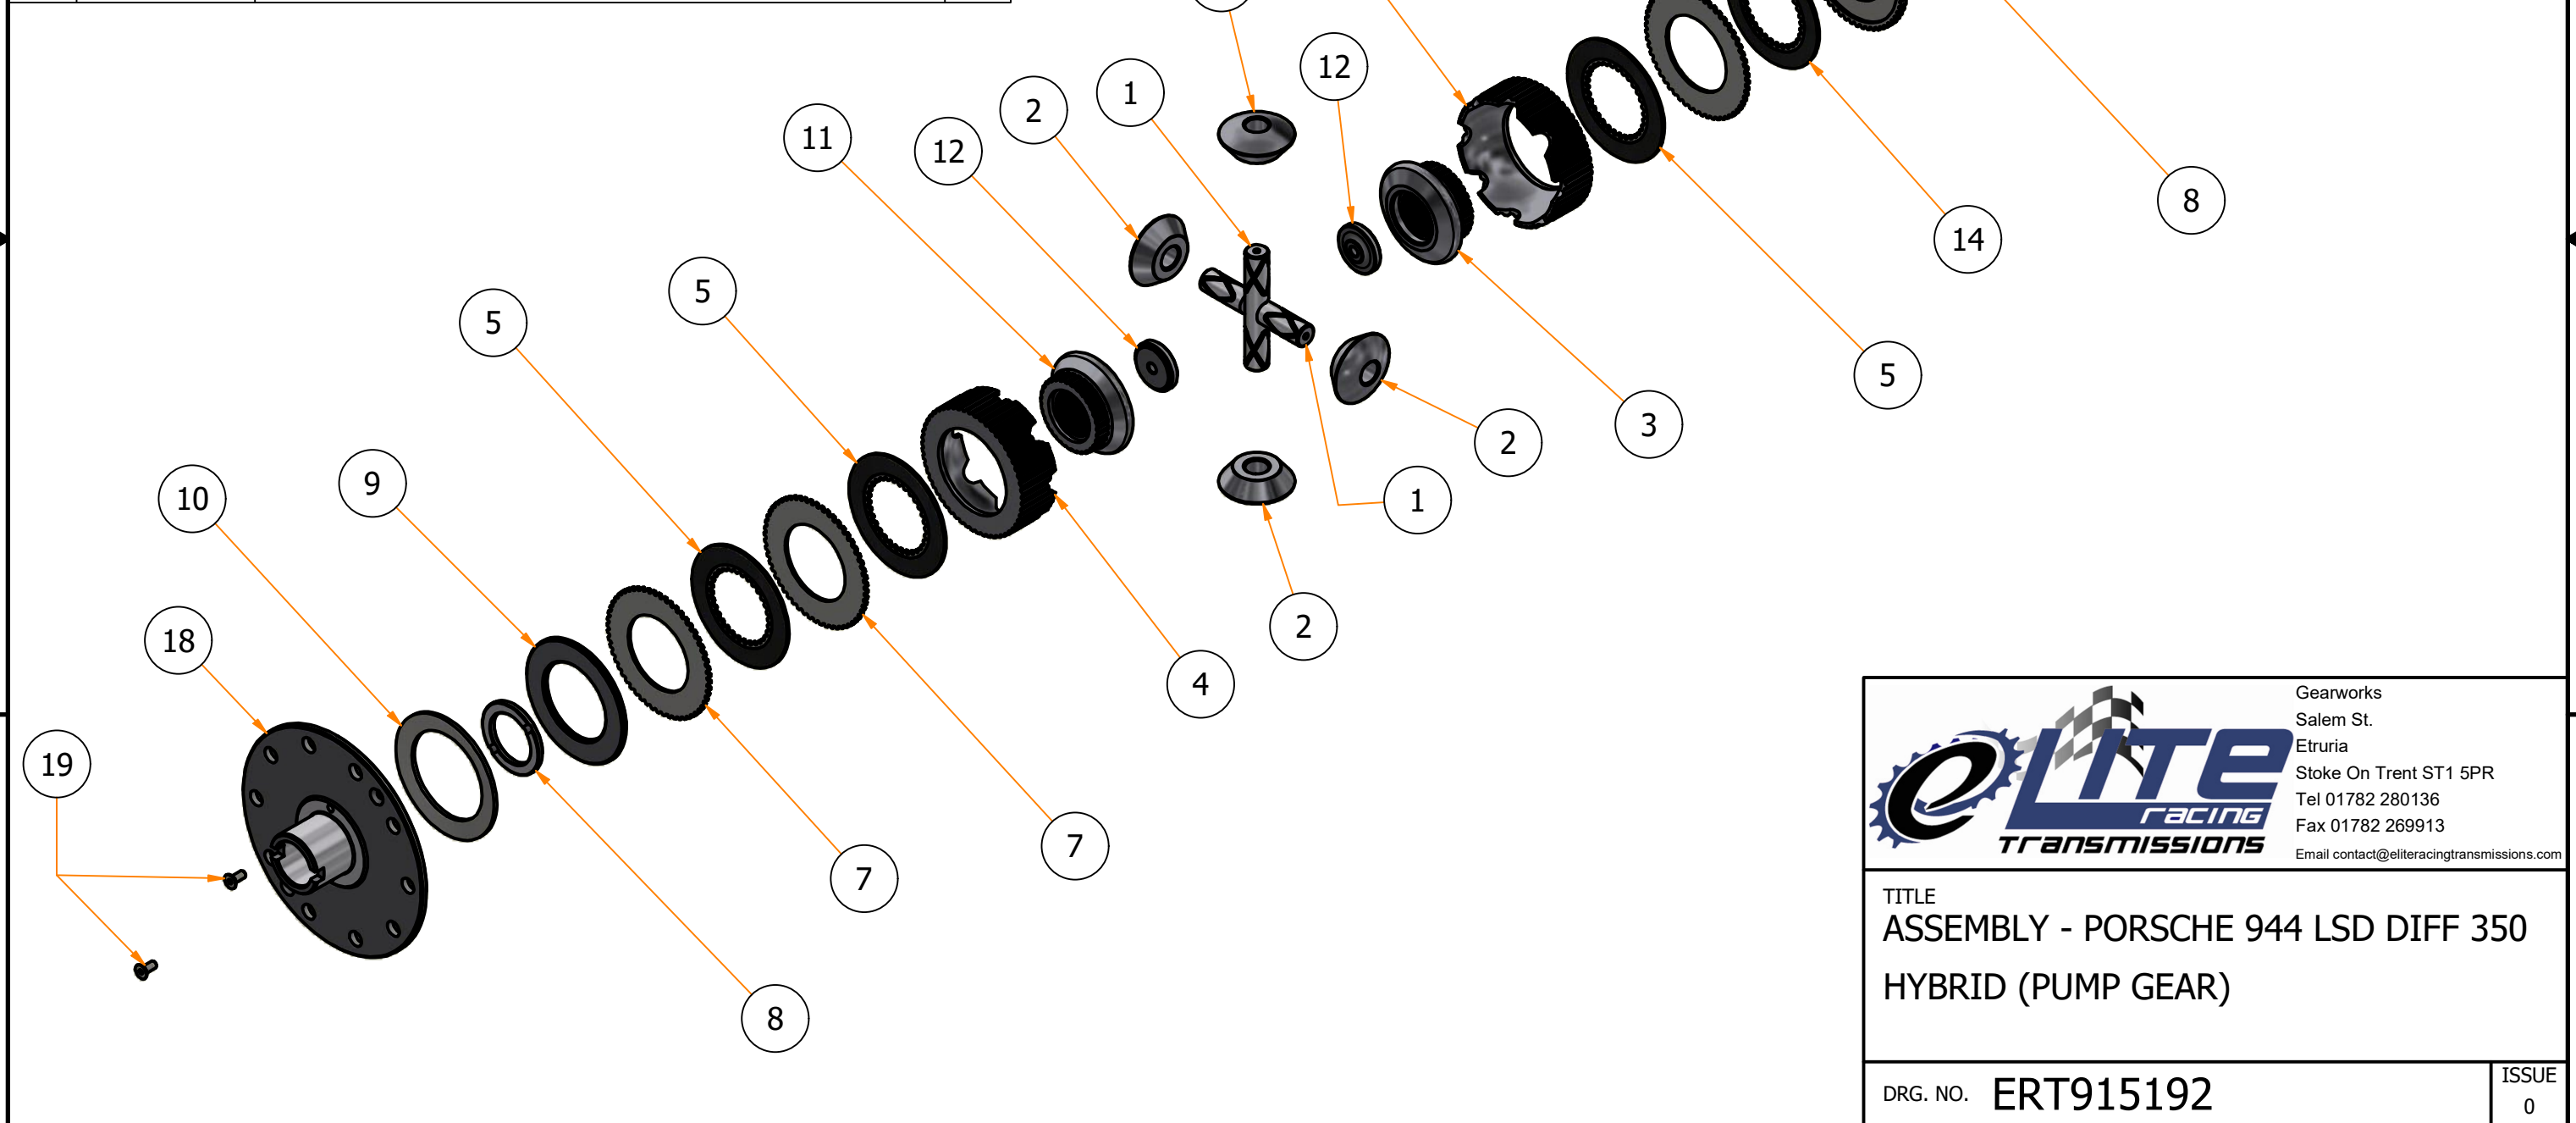

Parts List			
ITEM	PART NUMBER	TITLE	QTY
1	ERT29938	350 HYBRID DIFF PACK - CROSS PIN	2
2	ERT28132	4XL350 SERIES UPRATED - PLANET GEAR	4
3	ERT215189	SIDE GEAR 1 - PORSCHE 944 LSD DIFF 350 HYBRID	1
4	ERT29932	350 HYBRID LH RAMP - 45/80 AND 60/80	1
5	ERT25446	PORSCHE - INTERNAL SPLINE PLATE	3
6	ERT29931	350 HYBRID RH RAMP - 45/80 AND 60/80	1
7	ERT29936	350 HYBRID DIFF PACK - EXTERNAL SPLINE PLATE	3
8	ERT215191	SIDE GEAR WASHER - PORSCHE 944 LSD DIFF 350 HYBRID	2
9	ERT29935	350 HYBRID DIFF PACK - DIFF BODY SPACER	1
10	ERT810256	MODIFIED BELVILLE WASHER (46 X 90 X 2.5) (D904625)	1
11	ERT215190	SIDE GEAR 2 - PORSCHE 944 LSD DIFF 350 HYBRID	1
12	ERT29346	CROSS PIN STYLE MODIFIED SIDE GEAR BUNG (END CAP) - PORSCHE 944	2
13	ERT26778	PORSCHE 944 - MODIFIED DIFF SPACER	1
14	ERT26779	PORSCHE - MODIFIED PORCHE INTERNAL SPLINE PLATE	1
15	ERT215187	MAIN BODY - PORSCHE 944 LSD DIFF 350 HYBRID (PUMP GEAR)	1
16	PUMP GEAR	ORIGINAL PUMP GEAR - PORSCHE 944	1
17	CAPSCREW	M8 x 16 LONG CAPSCREW	4
18	ERT215188	END CAP - PORSCHE 944 LSD DIFF 350 HYBRID	1
19	C'SUNK SCREW	M5 x 12 LONG C'SUNK SCREW	2

 Gearworks  
 Salem St.  
 Etruria  
 Stoke On Trent ST1 5PR  
 Tel 01782 280136  
 Fax 01782 269913  
 Email [contact@eliteracingtransmissions.com](mailto:contact@eliteracingtransmissions.com)

TITLE  
**ASSEMBLY - PORSCHE 944 LSD DIFF 350  
 HYBRID (PUMP GEAR)**