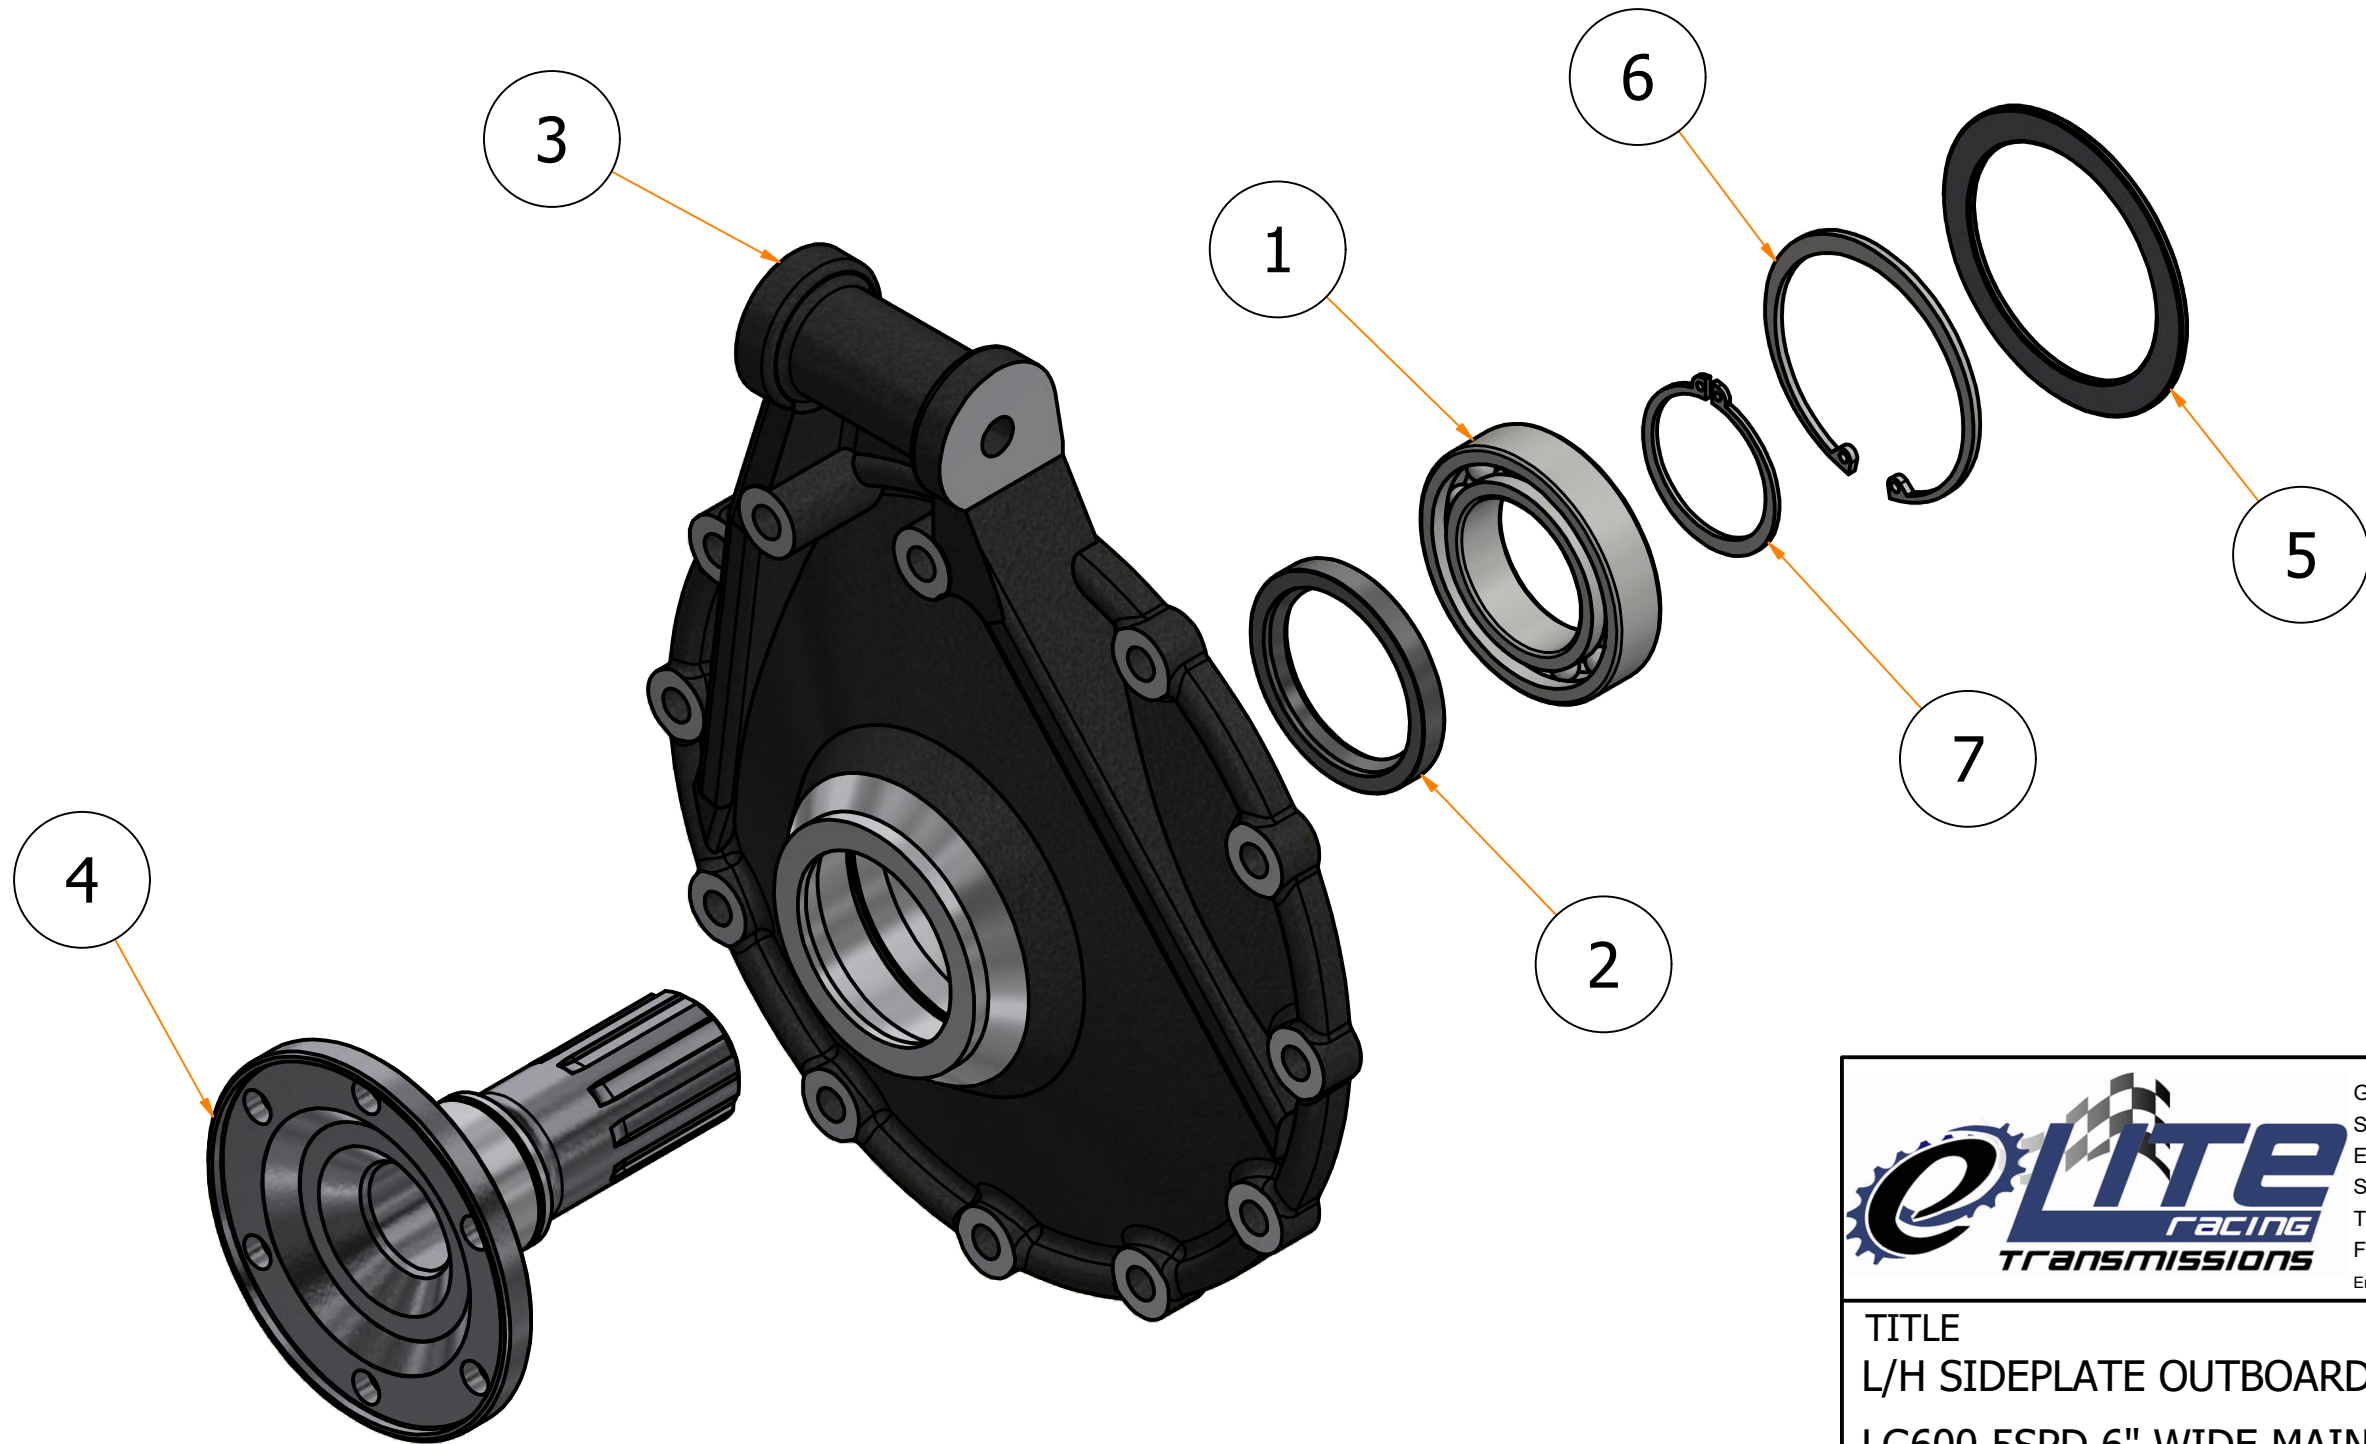

Parts List

ITEM	PART NUMBER	TITLE	QTY	COST
1	ERT64423	BALL BEARING - (45x75x16)	1	
2	ERT810488	DG300 - SIDE PLATE SEAL - 50x65x8	1	
3	ERT112452	SIDEPLATE LH OUTBOARD LG600 6" WIDE MAINCASE 5SPD (LG 205)	1	
4	ERT512453	LH FLANGE LG600 5SPD (LG 600)	1	
5	ERT312454	SPACER SIDEPLATE LH LG600	1	
6	ERT812455	INTERNAL CIRCLIP 75 x 2.5	1	
7	ERT812501	EXTERNAL CIRCLIP 45 x 1.75	1	

Gearworks,
Salem St.,
Etruria,
Stoke On Trent, ST1 5PR.
Tel 01782 280136,
Fax 01782 269913,
Email contact@eliteracingtransmissions.com

TITLE
L/H SIDEPLATE OUTBOARD ASSEMBLY
LG600 5SPD 6" WIDE MAINCASE

DRG. No. ERT912456 Issue