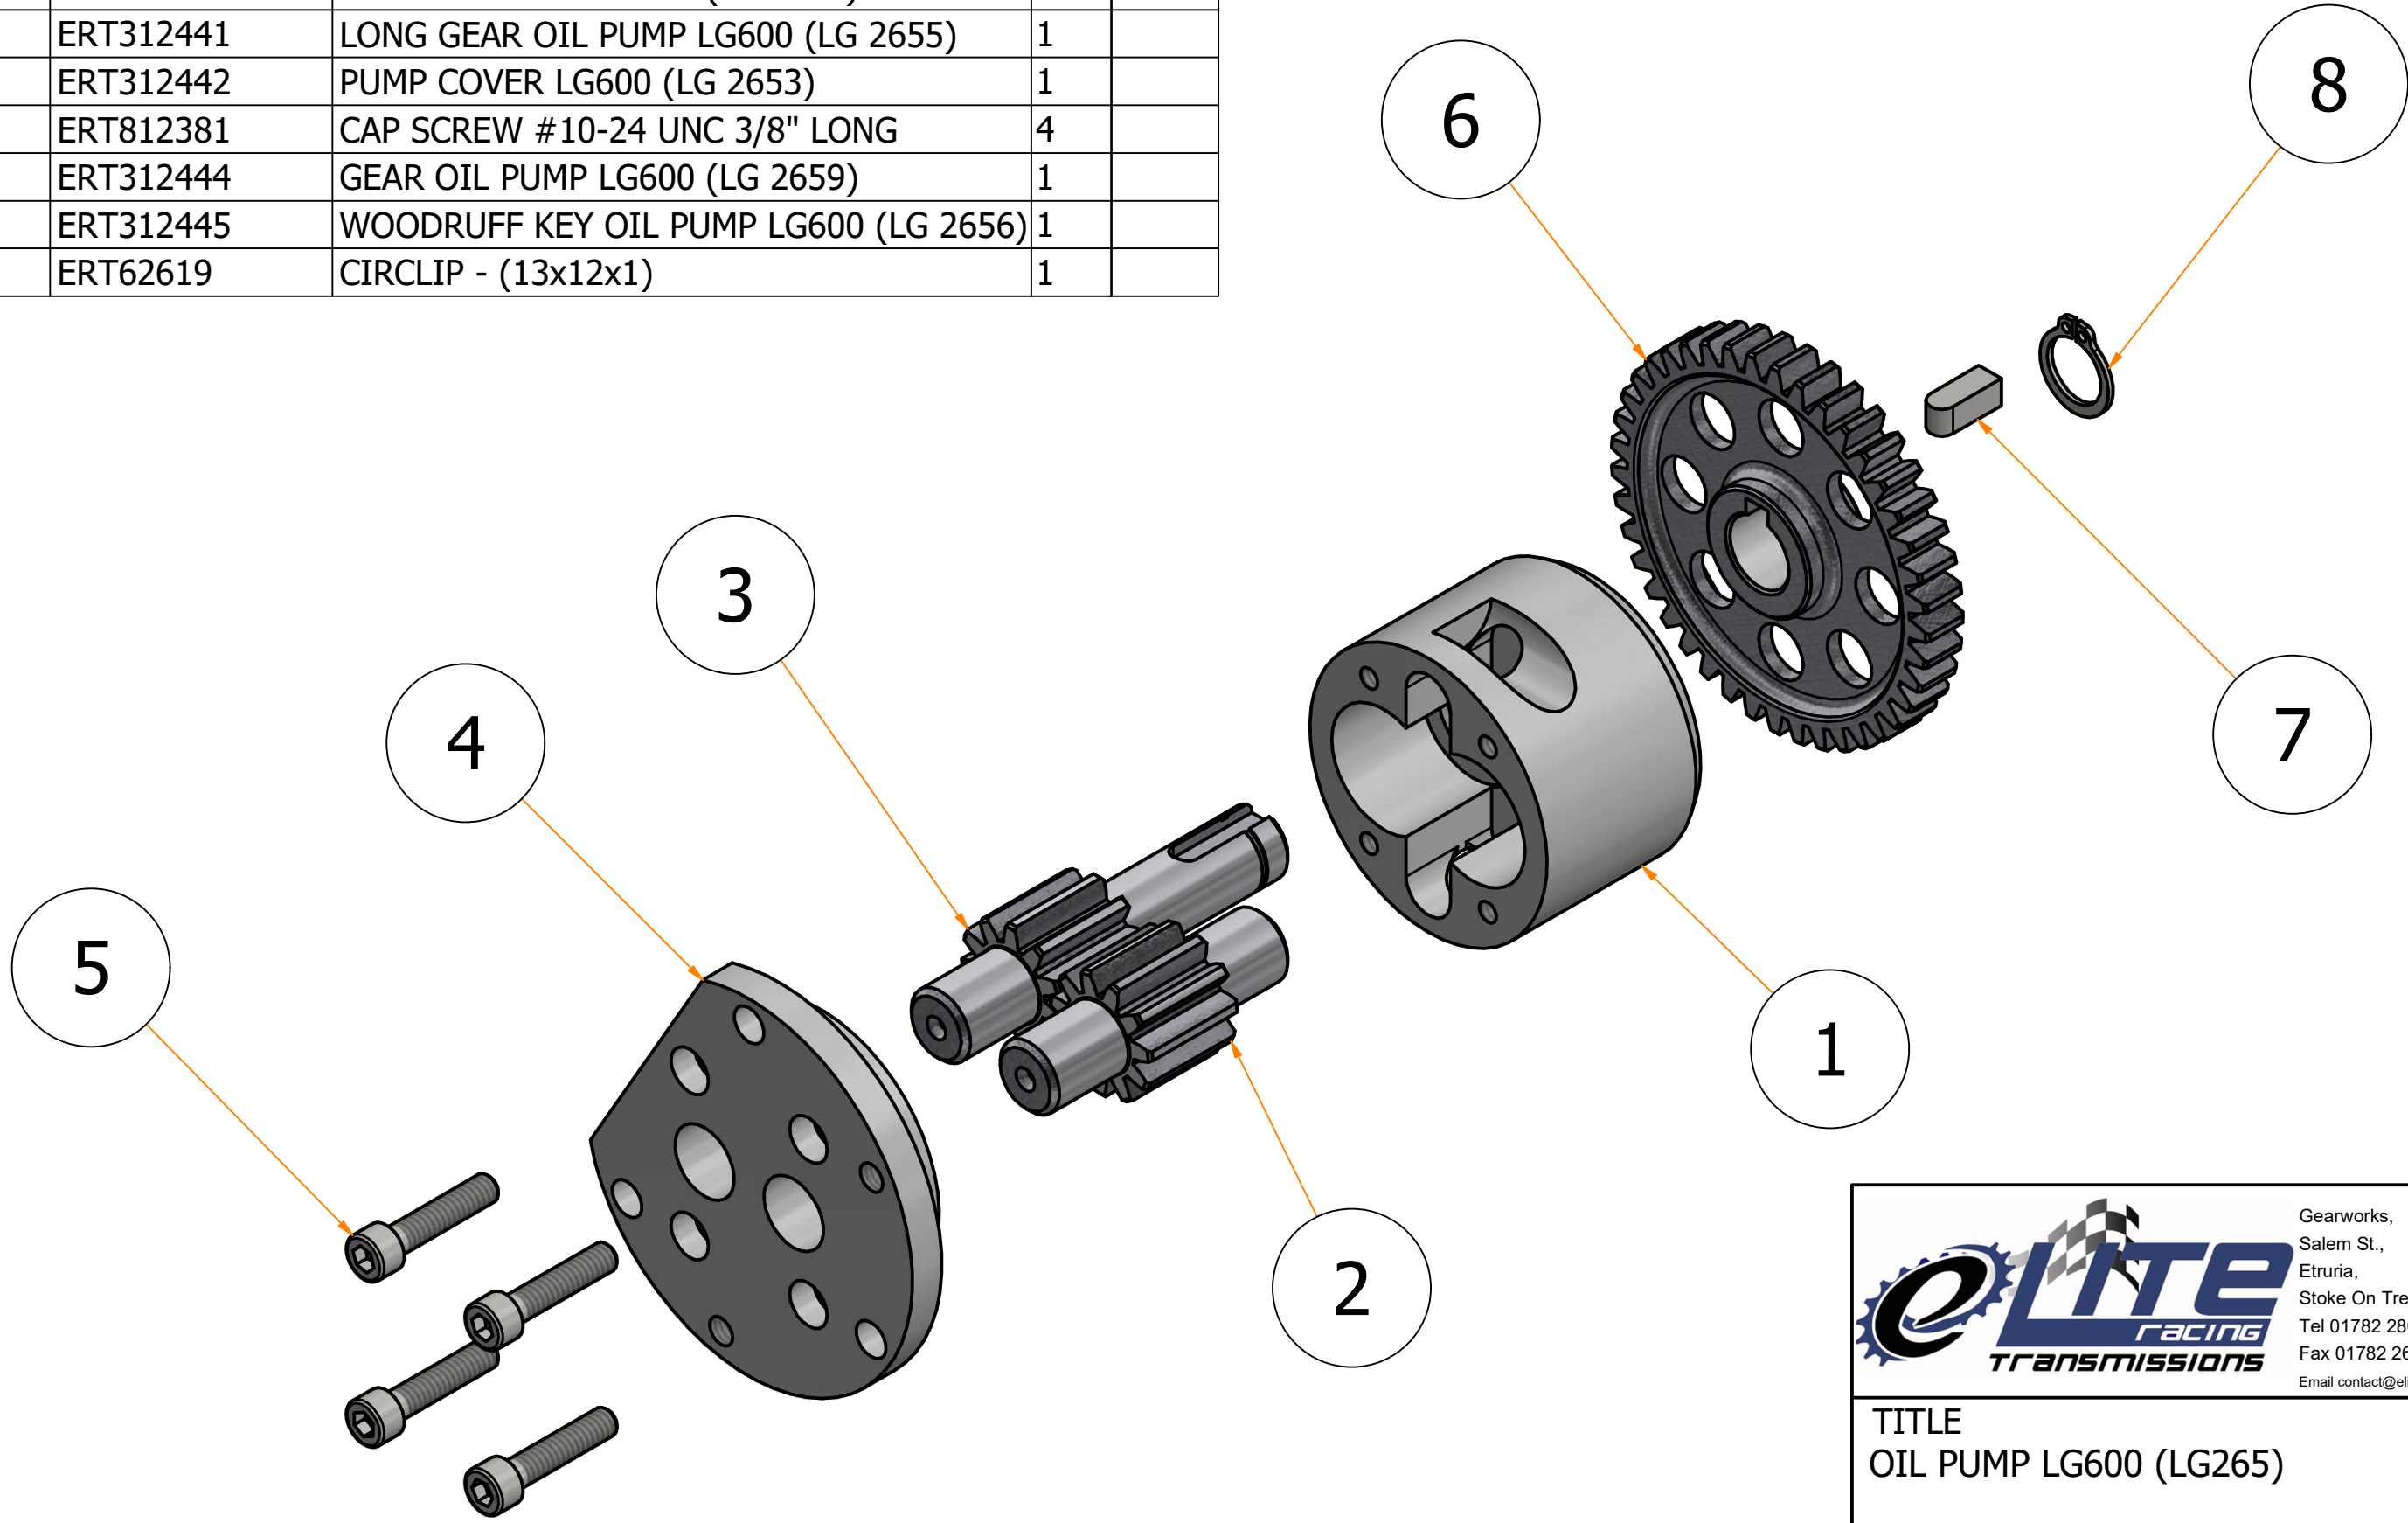

Parts List				
ITEM	PART NUMBER	TITLE	QTY	COST
1	ERT312439	OIL PUMP BODY LG600 (LG 2652)	1	
2	ERT312440	GEAR OIL PUMP LG600 (LG 2654)	1	
3	ERT312441	LONG GEAR OIL PUMP LG600 (LG 2655)	1	
4	ERT312442	PUMP COVER LG600 (LG 2653)	1	
5	ERT812381	CAP SCREW #10-24 UNC 3/8" LONG	4	
6	ERT312444	GEAR OIL PUMP LG600 (LG 2659)	1	
7	ERT312445	WOODRUFF KEY OIL PUMP LG600 (LG 2656)	1	
8	ERT62619	CIRCLIP - (13x12x1)	1	

eLITE
RACING
TRANSMISSIONS

Gearworks,
Salem St.,
Etruria,
Stoke On Trent, ST1 5PR.
Tel 01782 280136,
Fax 01782 269913,
Email contact@eliteracingtransmissions.com

TITLE
OIL PUMP LG600 (LG265)

DRG. No. ERT912446 Issue