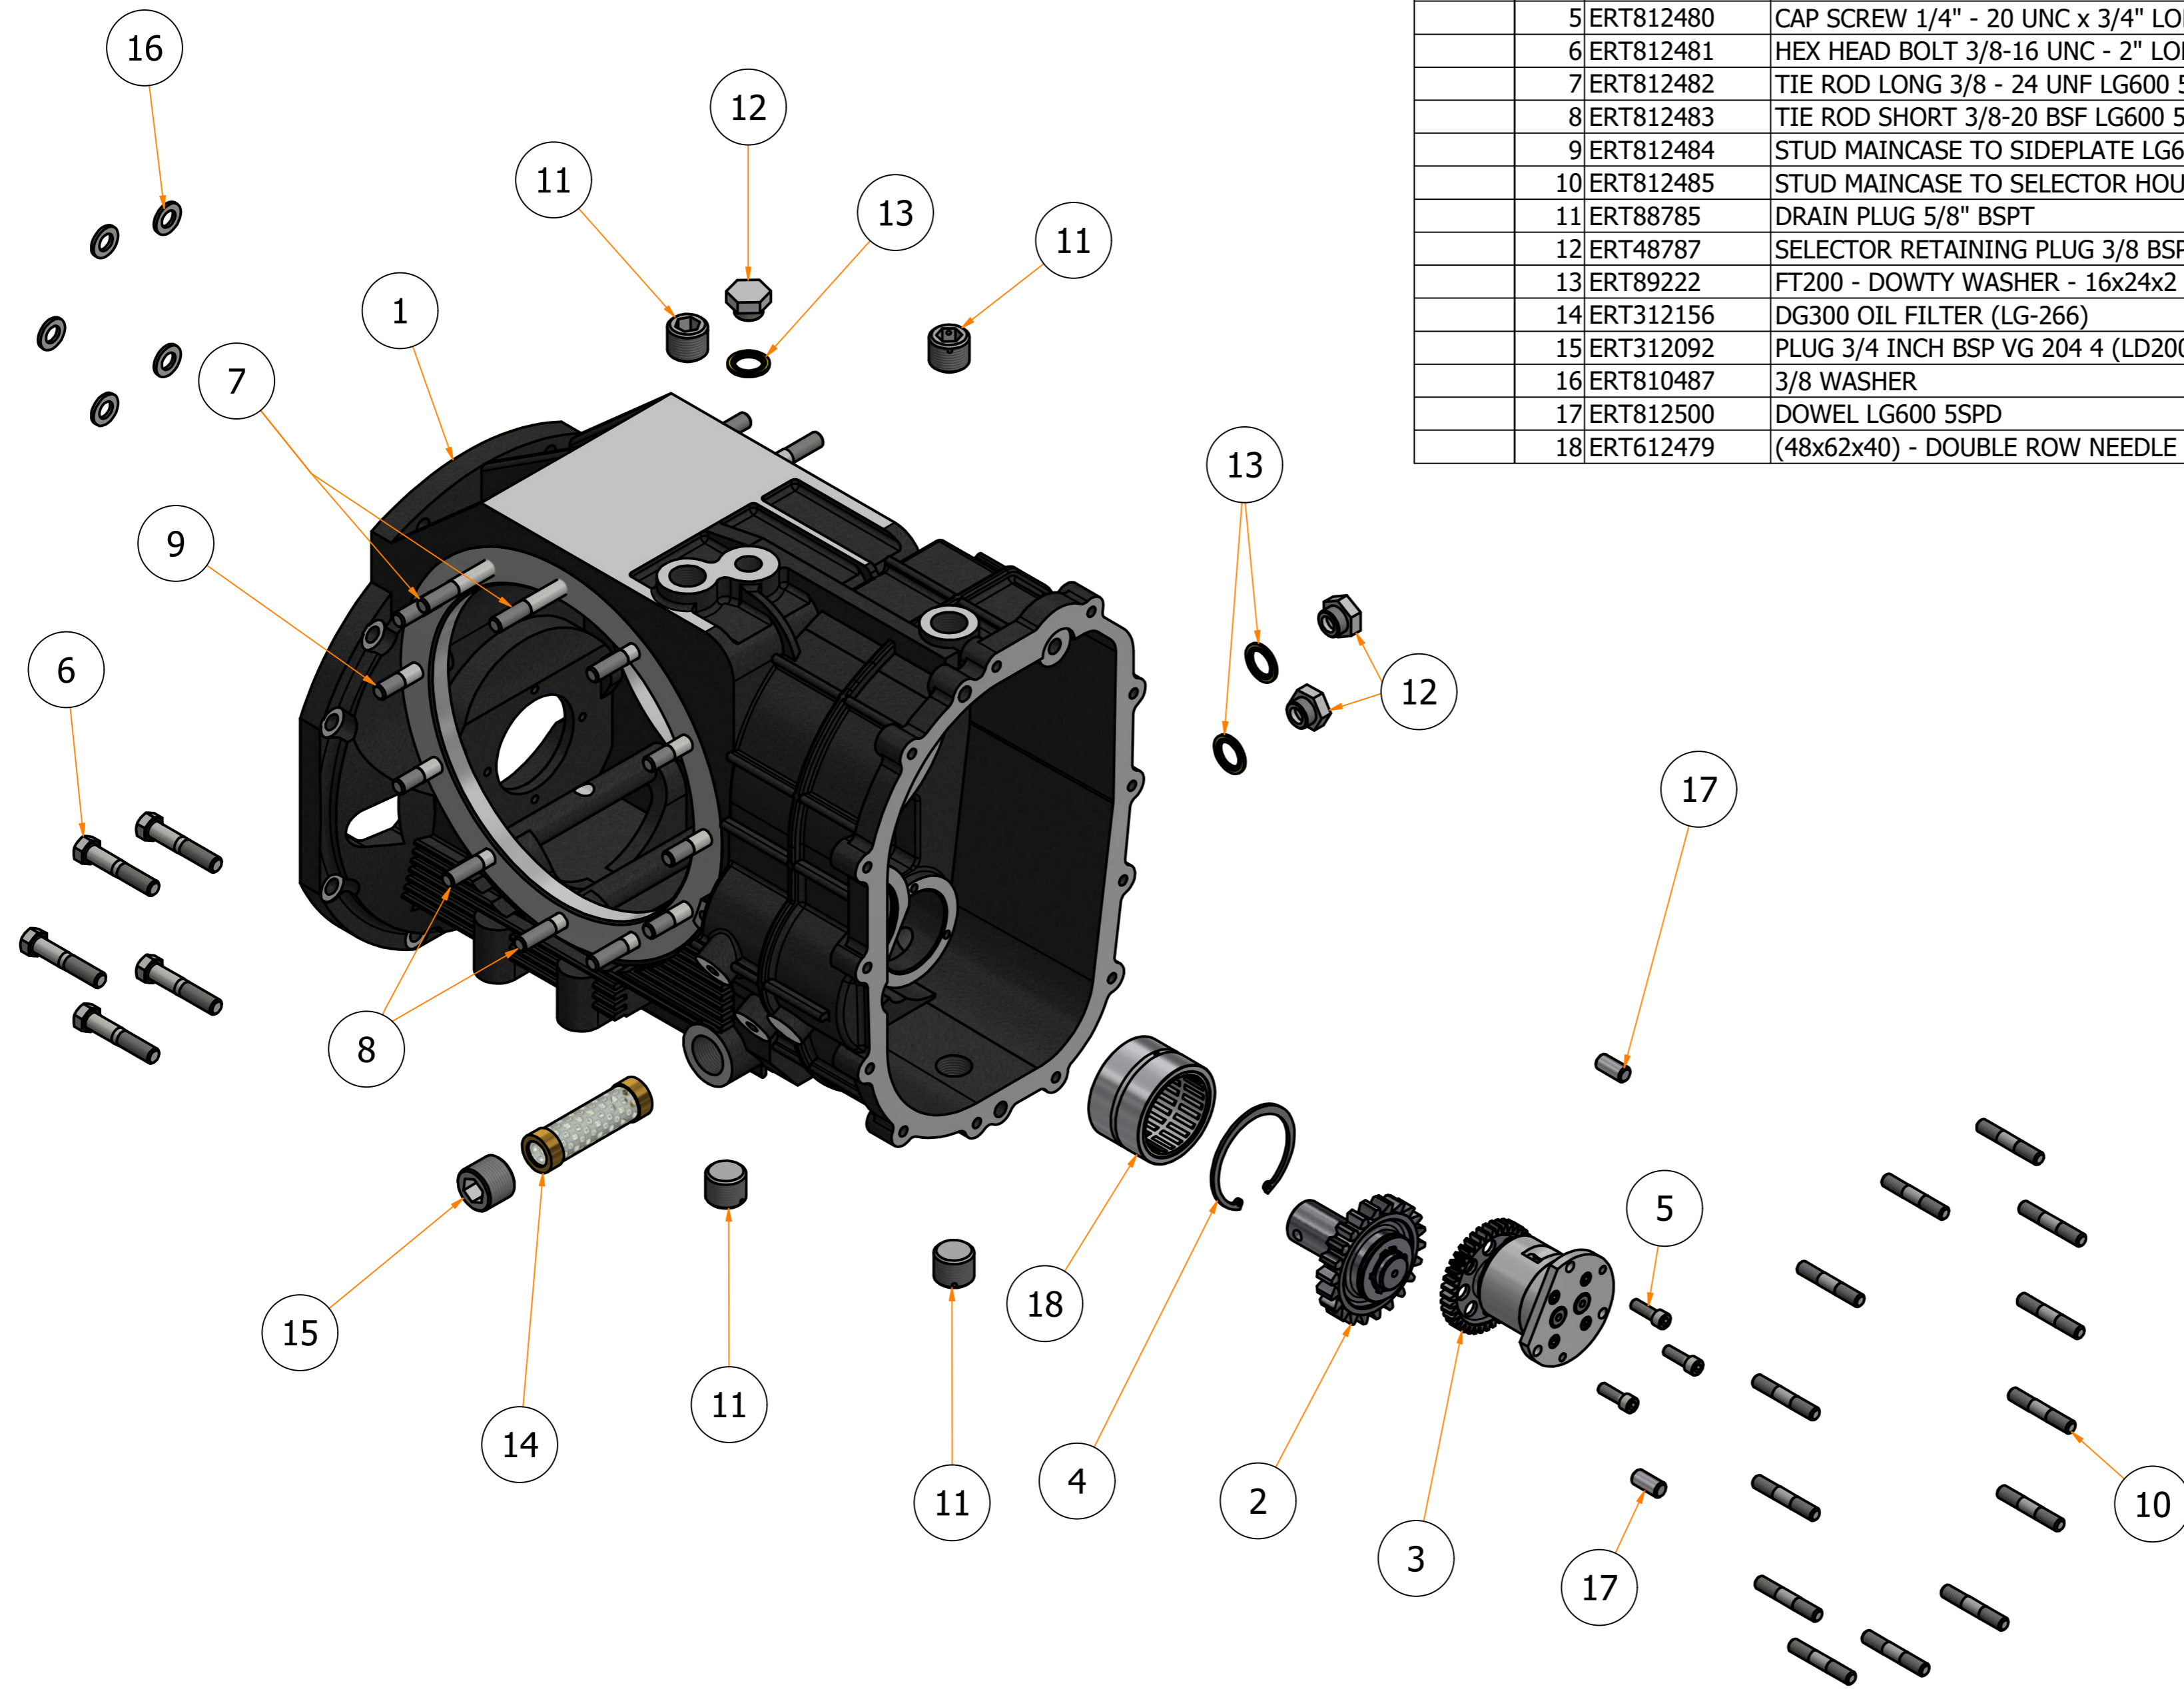

Parts List

ITEM	PART NUMBER	TITLE	QTY	COST
1	ERT512425	INPUT SHAFT LG600 5SPD - CUSTOMER SPECIFIED	1	
2	ERT612426	1_1/8" BEARING 1-1/8 x 2-1/8 x 3/8 LG600 (LG 24513)	1	
3	ERT312427	GEAR - INPUT SHAFT OIL PUMP LG600 (LG 2657)	1	
4	ERT812429	EXTERNAL CIRCLIP IMPERIAL 1-1/16" x 0.05" (0106)	1	
5	ERT612431	OIL SEAL - 32x45x7	1	
6	ERT812432	CAP SCREW 1/4" - 20 UNC x 3/4" LONG	4	
7	ERT512502	INTERNAL CIRCLIP 2.125" x 0.078" (0212)	1	
8	ERT813538	MASTER SPIGOT CLUTCH SHAFT - LG600 - (LG244)	1	
9	ERT813539	MASTER BEARING CARRIER (CLUTCH THRUST BEARING) - LG600 - (LG587)	1	
10	EXTERNAL CIRCLIP - 26x1.2	EXTERNAL CIRCLIP - 26x1.2	1	
11	62 x 1.5 O-RING	62 x 1.5 O-RING	1	

Gearworks,
Salem St.,
Etruria,
Stoke On Trent, ST1 5PR.
Tel 01782 280136,
Fax 01782 269913,
Email contact@eliteracingtransmissions.com

TITLE
INPUT SHAFT ASSEMBLY LG600 5SPD

DRG. No. ERT912433

Issue

Parts List				
COST	ITEM	PART NUMBER	TITLE	QTY
	1	ERT112478	LG600 5SPD MAIN CASE 6" WIDE	1
	2	ERT912438	REVERSE IDLER ASSEMBLY LG600 5SPD	1
	3	ERT912446	OIL PUMP LG600 (LG265)	1
	4	ERT60028	INTERNAL CIRCLIP - 62x2	1
	5	ERT812480	CAP SCREW 1/4" - 20 UNC x 3/4" LONG	3
	6	ERT812481	HEX HEAD BOLT 3/8-16 UNC - 2" LONG	5
	7	ERT812482	TIE ROD LONG 3/8 - 24 UNF LG600 5SPD 6" & 6.5" WIDE MAINCASE	2
	8	ERT812483	TIE ROD SHORT 3/8-20 BSF LG600 5SPD 6" WIDE MAINCASE	4
	9	ERT812484	STUD MAINCASE TO SIDEPLATE LG600 6" WIDE MAINCASE 3/8-16UNC 3/8-24 UNF	12
	10	ERT812485	STUD MAINCASE TO SELECTOR HOUSING LG600 (FT 201-4)	13
	11	ERT88785	DRAIN PLUG 5/8" BSPT	4
	12	ERT48787	SELECTOR RETAINING PLUG 3/8 BSP (FT200) (LD200 4SPD)	3
	13	ERT89222	FT200 - DOWTY WASHER - 16x24x2	3
	14	ERT312156	DG300 OIL FILTER (LG-266)	1
	15	ERT312092	PLUG 3/4 INCH BSP VG 204 4 (LD200 4 SPD)	1
	16	ERT810487	3/8 WASHER	5
	17	ERT812500	DOWEL LG600 5SPD	2
	18	ERT612479	(48x62x40) - DOUBLE ROW NEEDLE BEARING	1