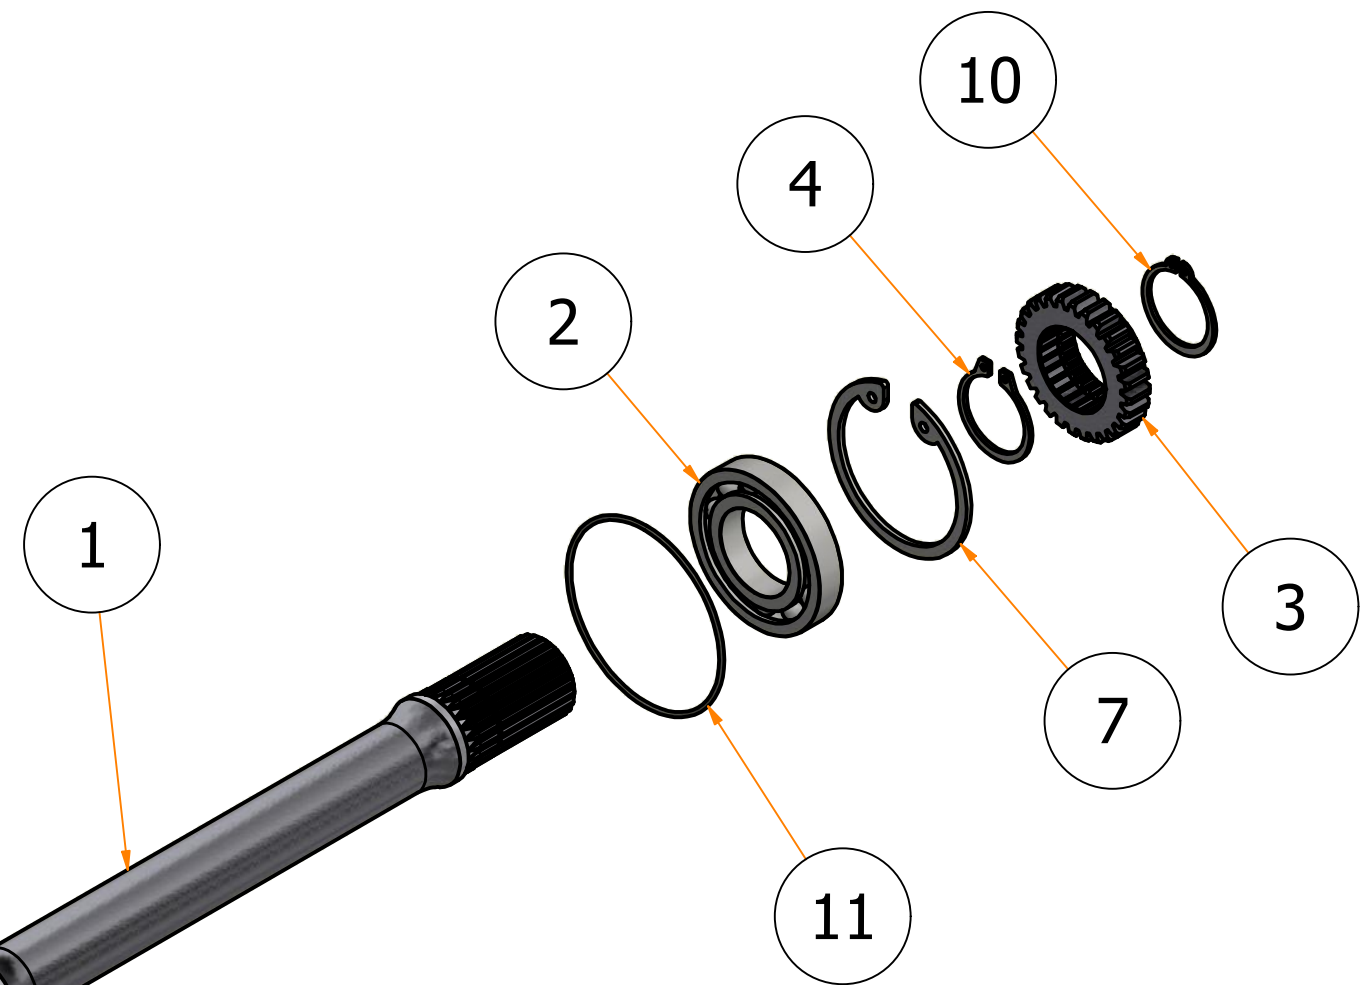

Parts List

ITEM	PART NUMBER	TITLE	QTY	COST
1	ERT64423	BALL BEARING - (45x75x16)	1	
2	ERT810488	DG300 - SIDE PLATE SEAL - 50x65x8	1	
3	ERT112452	SIDEPLATE LH OUTBOARD LG600 6" WIDE MAINCASE 5SPD (LG 205)	1	
4	ERT512453	LH FLANGE LG600 5SPD (LG 600)	1	
5	ERT312454	SPACER SIDEPLATE LH LG600	1	
6	ERT812455	INTERNAL CIRCLIP 75 x 2.5	1	
7	ERT812501	EXTERNAL CIRCLIP 45 x 1.75	1	

Parts List

ITEM	PART NUMBER	TITLE	QTY	COST
1	ERT512425	INPUT SHAFT LG600 5SPD - CUSTOMER SPECIFIED	1	
2	ERT612426	1_1/8" BEARING 1-1/8 x 2-1/8 x 3/8 LG600 (LG 24513)	1	
3	ERT312427	GEAR - INPUT SHAFT OIL PUMP LG600 (LG 2657)	1	
4	ERT812429	EXTERNAL CIRCLIP IMPERIAL 1-1/16" x 0.05" (0106)	1	
5	ERT612431	OIL SEAL - 32x45x7	1	
6	ERT812432	CAP SCREW 1/4" - 20 UNC x 3/4" LONG	4	
7	ERT512502	INTERNAL CIRCLIP 2.125" x 0.078" (0212)	1	
8	ERT813538	MASTER SPIGOT CLUTCH SHAFT - LG600 - (LG244)	1	
9	ERT813539	MASTER BEARING CARRIER (CLUTCH THRUST BEARING) - LG600 - (LG587)	1	
10	EXTERNAL CIRCLIP - 26x1.2	EXTERNAL CIRCLIP - 26x1.2	1	
11	62 x 1.5 O-RING	62 x 1.5 O-RING	1	