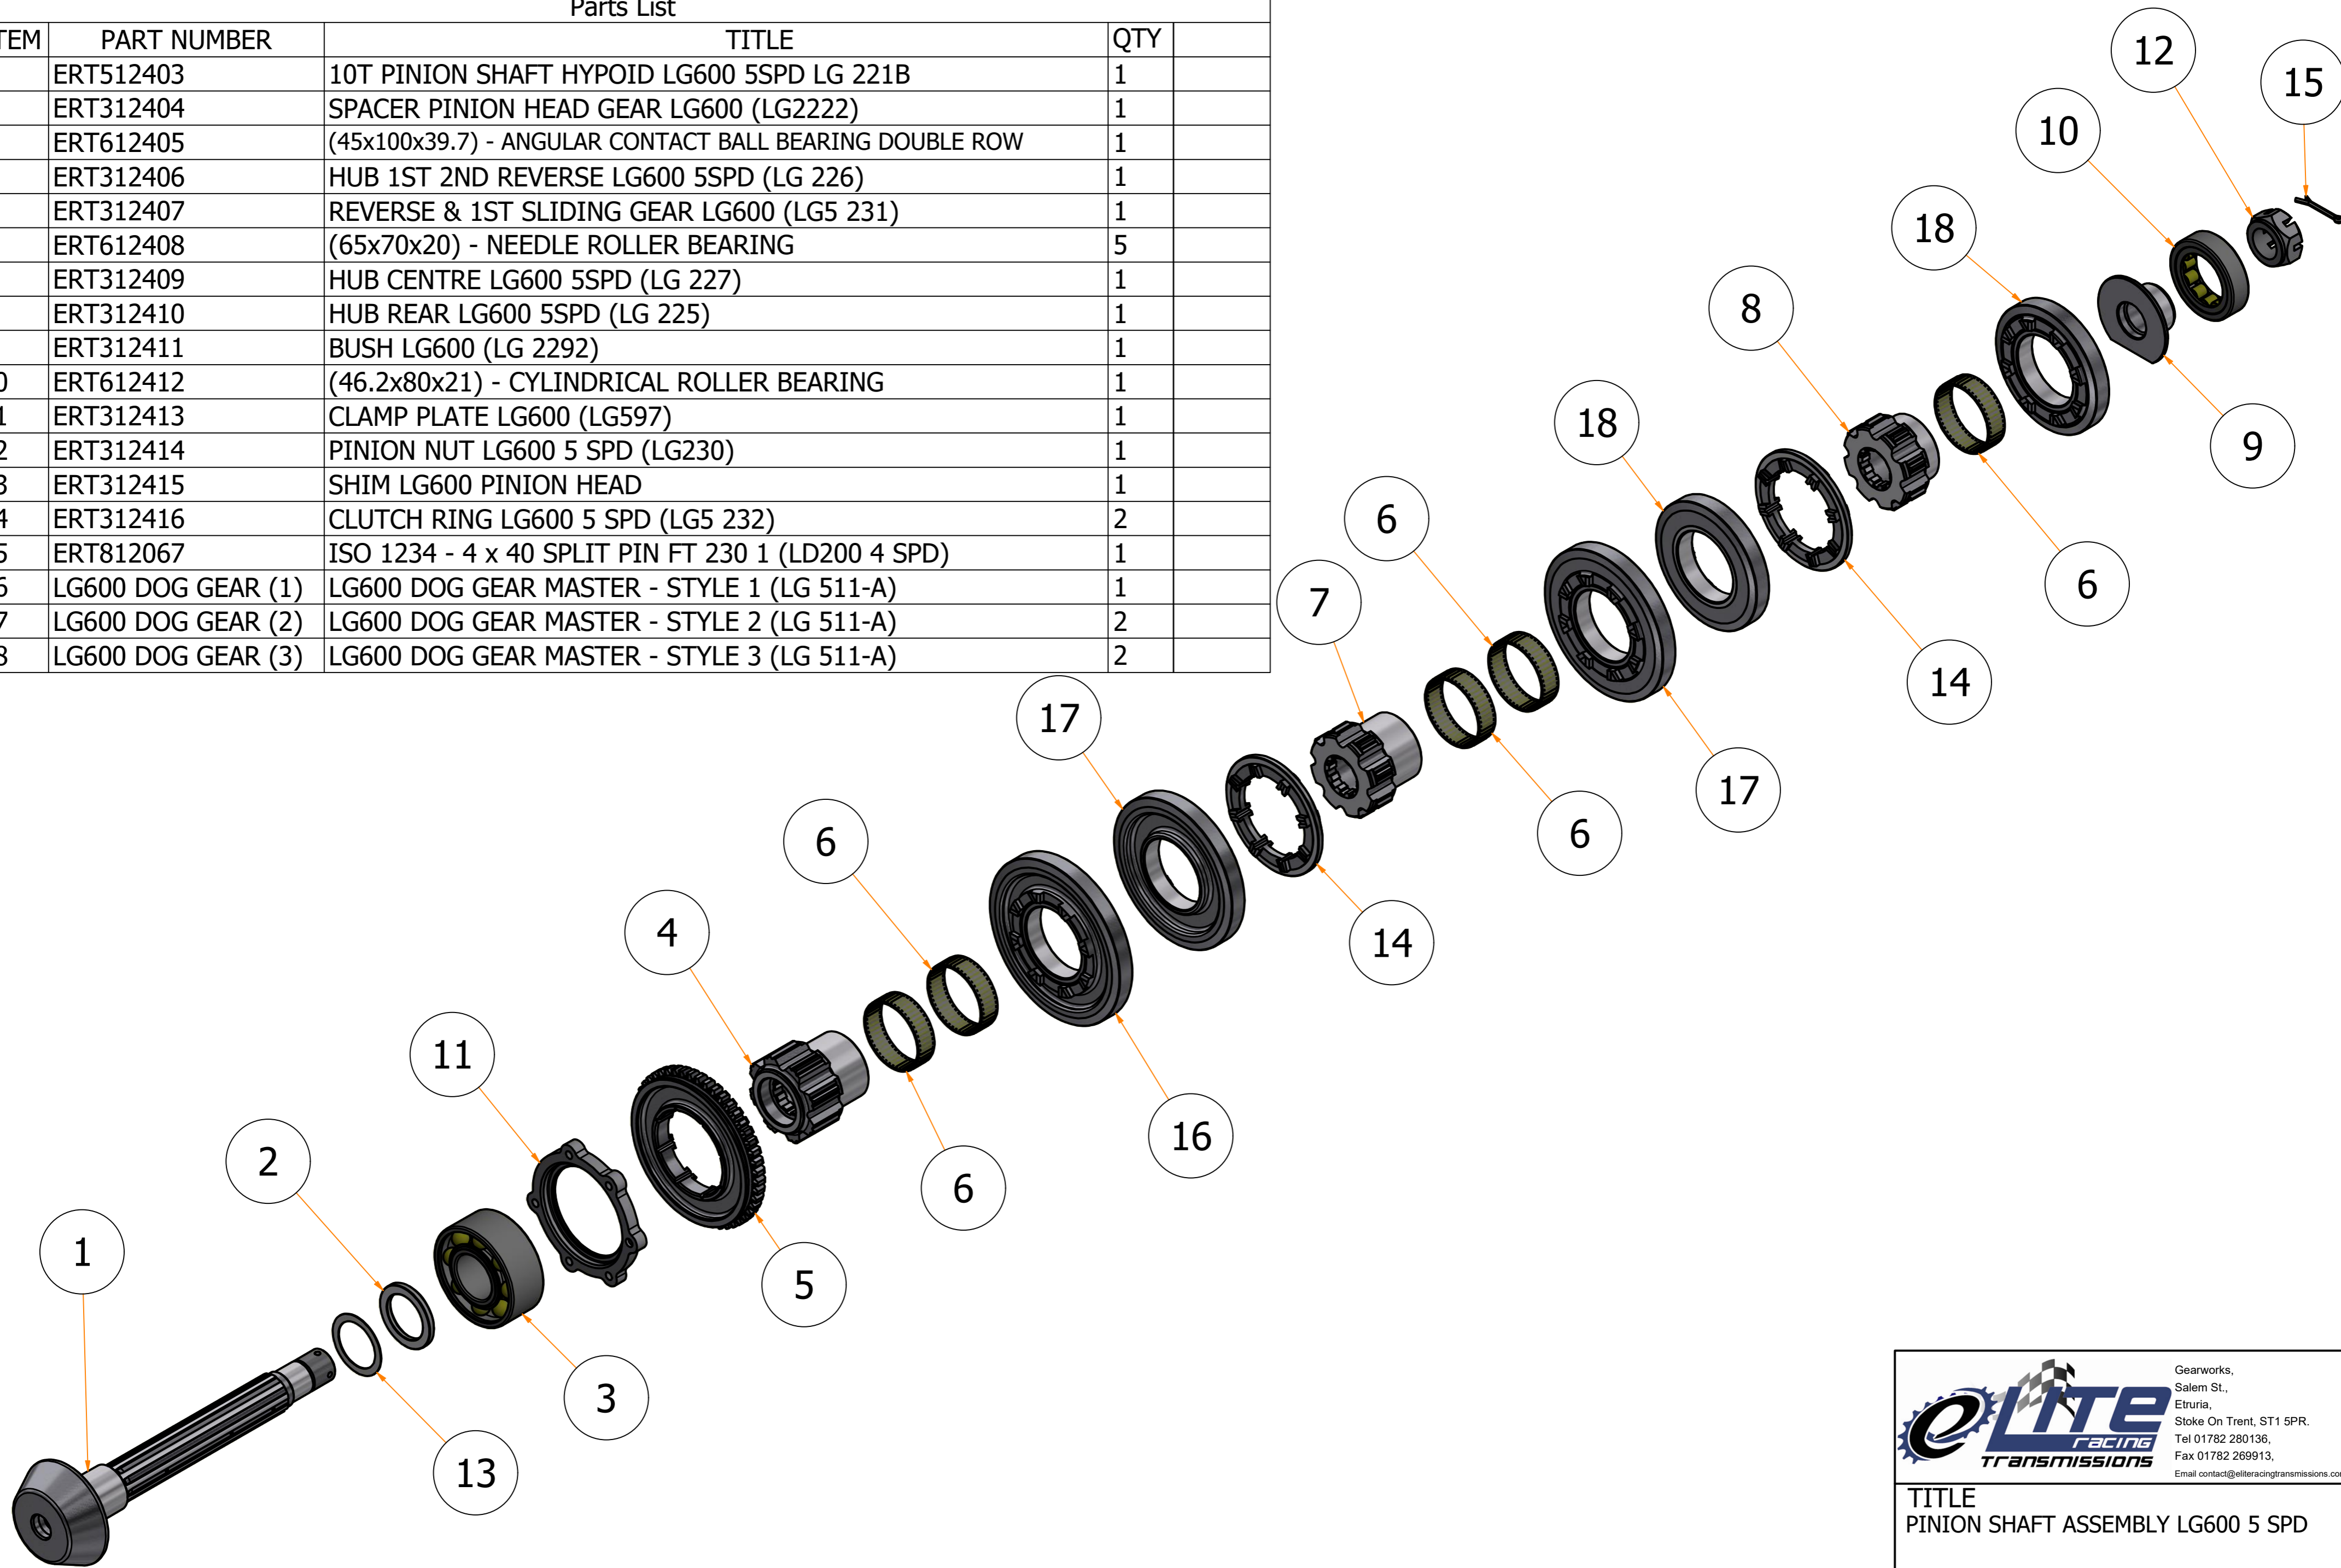

Parts List

ITEM	PART NUMBER	TITLE	QTY
1	ERT512403	10T PINION SHAFT HYPOID LG600 5SPD LG 221B	1
2	ERT312404	SPACER PINION HEAD GEAR LG600 (LG2222)	1
3	ERT612405	(45x100x39.7) - ANGULAR CONTACT BALL BEARING DOUBLE ROW	1
4	ERT312406	HUB 1ST 2ND REVERSE LG600 5SPD (LG 226)	1
5	ERT312407	REVERSE & 1ST SLIDING GEAR LG600 (LG5 231)	1
6	ERT612408	(65x70x20) - NEEDLE ROLLER BEARING	5
7	ERT312409	HUB CENTRE LG600 5SPD (LG 227)	1
8	ERT312410	HUB REAR LG600 5SPD (LG 225)	1
9	ERT312411	BUSH LG600 (LG 2292)	1
10	ERT612412	(46.2x80x21) - CYLINDRICAL ROLLER BEARING	1
11	ERT312413	CLAMP PLATE LG600 (LG597)	1
12	ERT312414	PINION NUT LG600 5 SPD (LG230)	1
13	ERT312415	SHIM LG600 PINION HEAD	1
14	ERT312416	CLUTCH RING LG600 5 SPD (LG5 232)	2
15	ERT812067	ISO 1234 - 4 x 40 SPLIT PIN FT 230 1 (LD200 4 SPD)	1
16	LG600 DOG GEAR (1)	LG600 DOG GEAR MASTER - STYLE 1 (LG 511-A)	1
17	LG600 DOG GEAR (2)	LG600 DOG GEAR MASTER - STYLE 2 (LG 511-A)	2
18	LG600 DOG GEAR (3)	LG600 DOG GEAR MASTER - STYLE 3 (LG 511-A)	2

TITLE
PINION SHAFT ASSEMBLY LG600 5 SPD

DRG. No. ERT912417 Issue