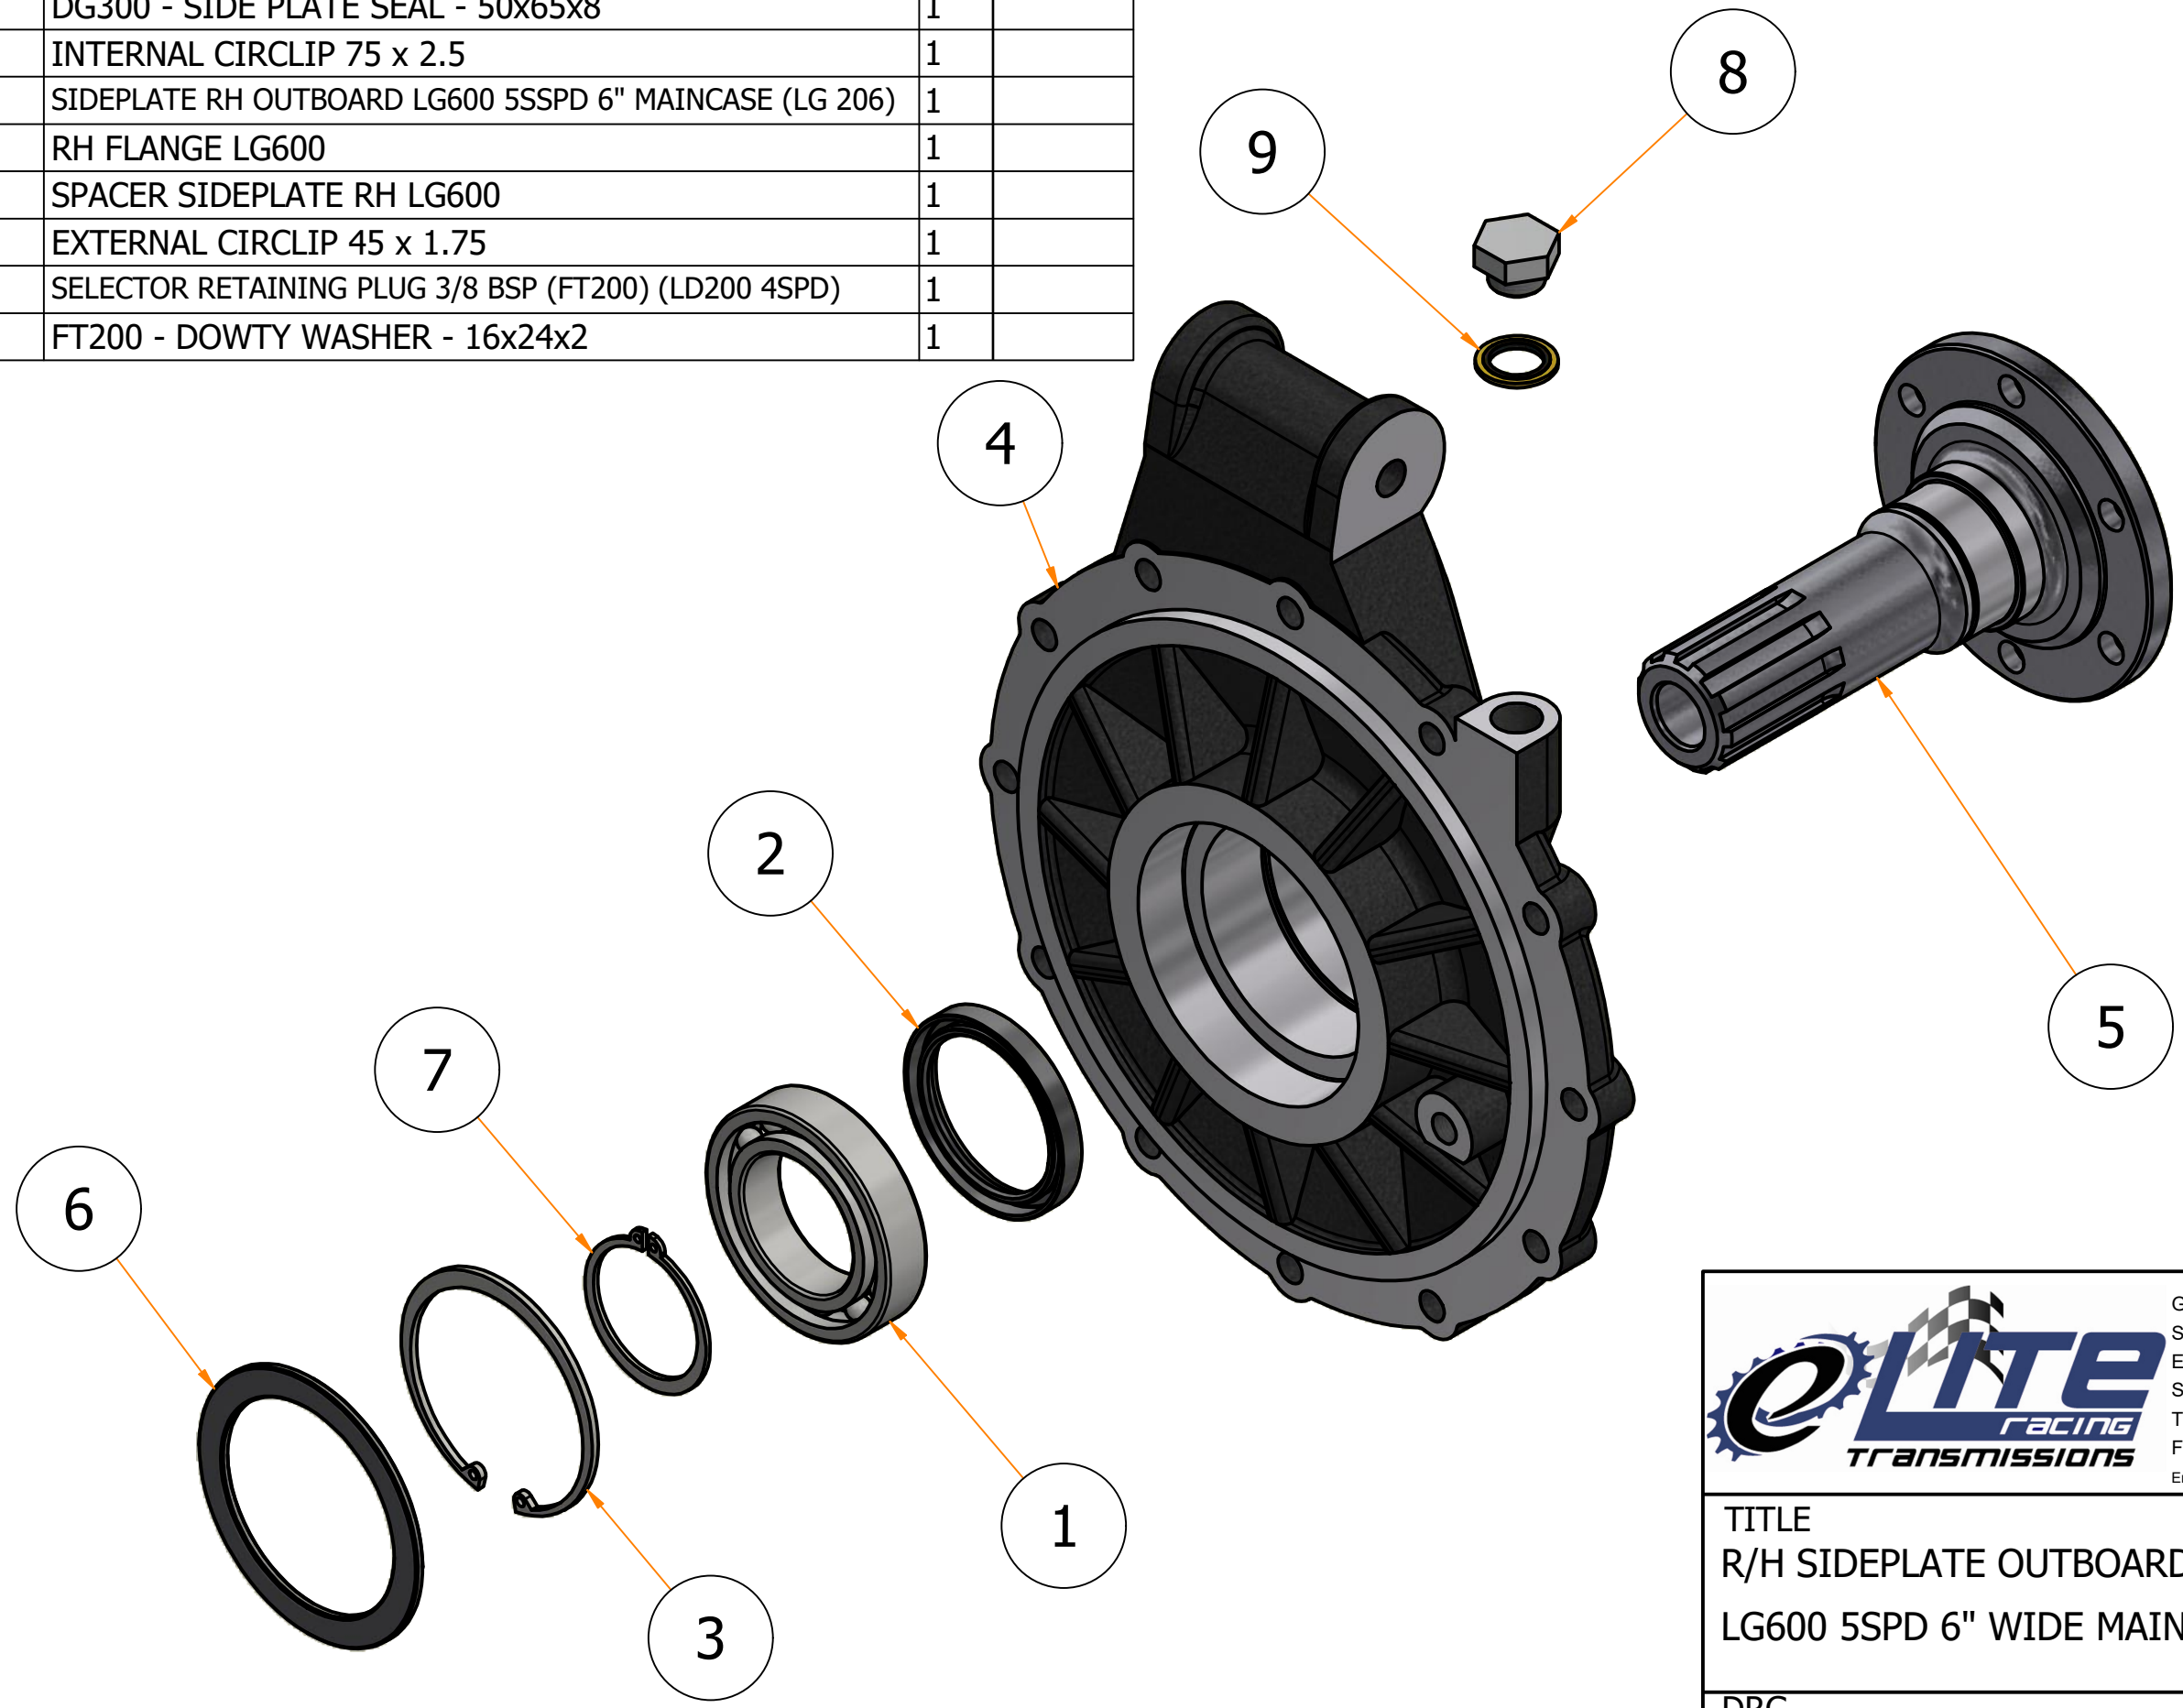

Parts List				
ITEM	PART NUMBER	TITLE	QTY	COST
1	ERT64423	BALL BEARING - (45x75x16)	1	
2	ERT810488	DG300 - SIDE PLATE SEAL - 50x65x8	1	
3	ERT812455	INTERNAL CIRCLIP 75 x 2.5	1	
4	ERT112457	SIDEPLATE RH OUTBOARD LG600 5SSPD 6" MAINCASE (LG 206)	1	
5	ERT512458	RH FLANGE LG600	1	
6	ERT312459	SPACER SIDEPLATE RH LG600	1	
7	ERT812501	EXTERNAL CIRCLIP 45 x 1.75	1	
8	ERT48787	SELECTOR RETAINING PLUG 3/8 BSP (FT200) (LD200 4SPD)	1	
9	ERT89222	FT200 - DOWTY WASHER - 16x24x2	1	

Gearworks,
Salem St.,
Etruria,
Stoke On Trent, ST1 5PR.
Tel 01782 280136,
Fax 01782 269913,
Email contact@eliteracingtransmissions.com

TITLE
R/H SIDEPLATE OUTBOARD ASSEMBLY
LG600 5SPD 6" WIDE MAINCASE

DRG. No. ERT912460 Issue