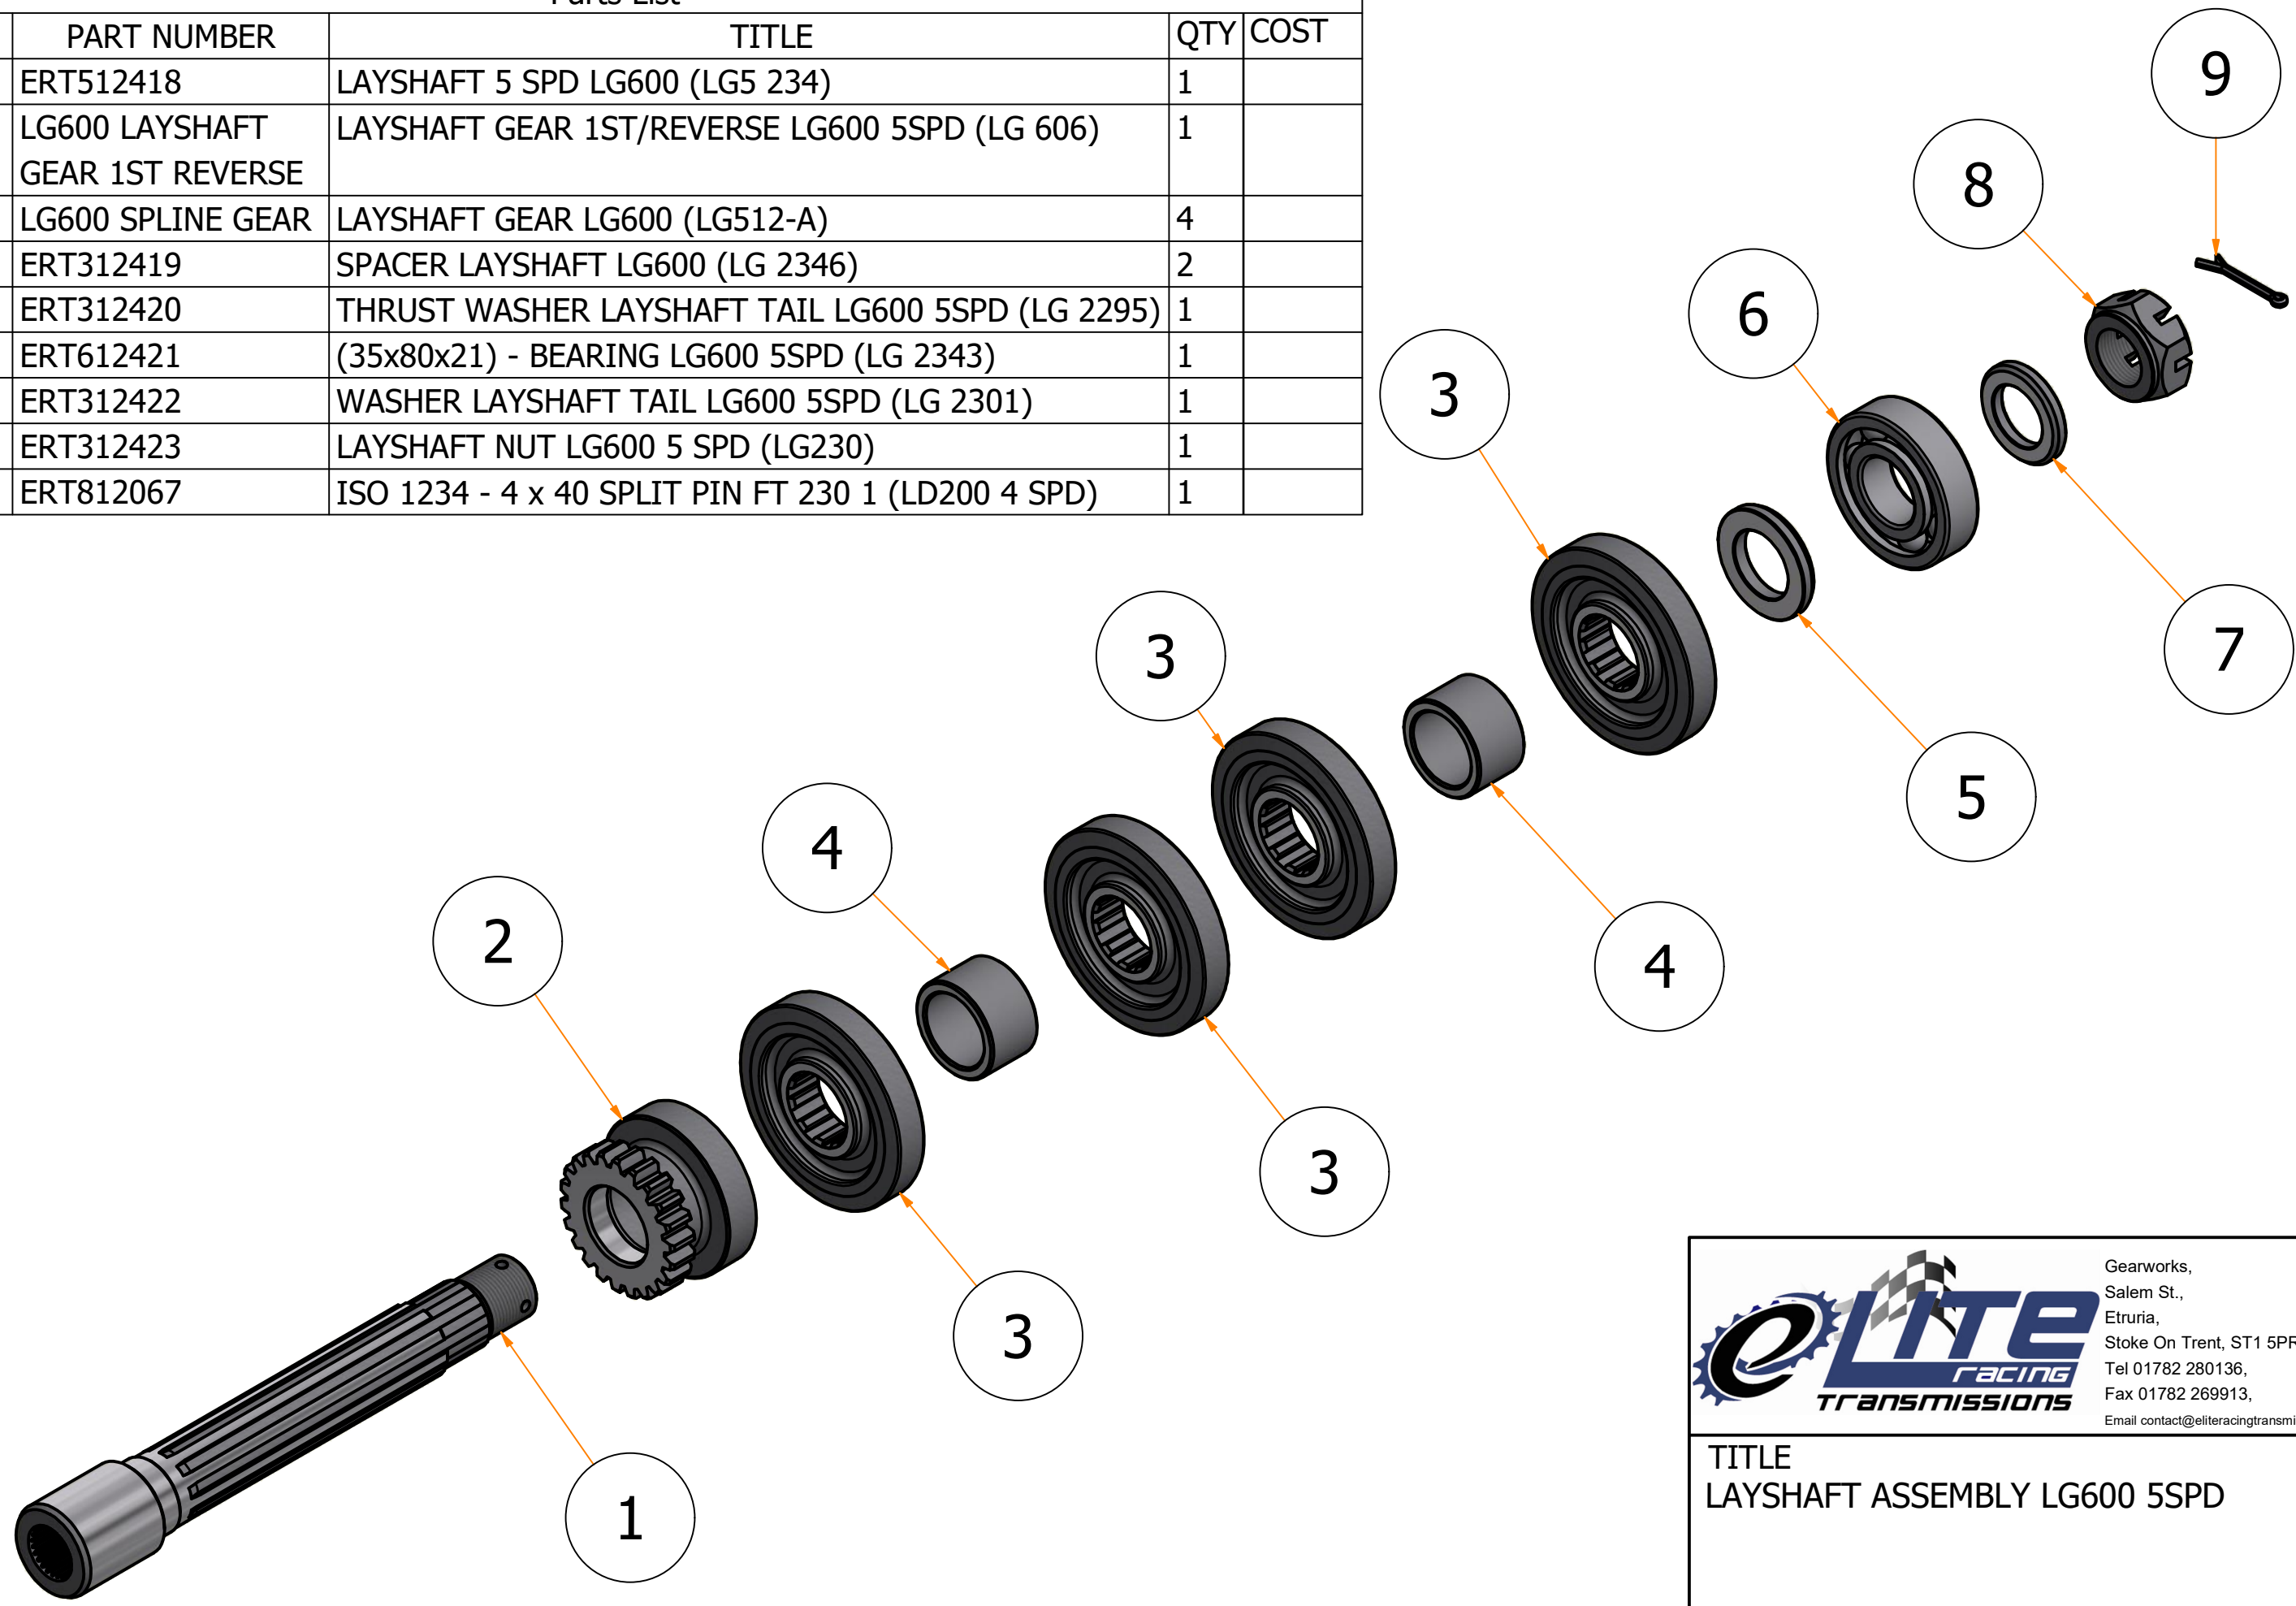

Parts List

ITEM	PART NUMBER	TITLE	QTY
1	ERT512403	10T PINION SHAFT HYPOID LG600 5SPD LG 221B	1
2	ERT312404	SPACER PINION HEAD GEAR LG600 (LG2222)	1
3	ERT612405	(45x100x39.7) - ANGULAR CONTACT BALL BEARING DOUBLE ROW	1
4	ERT312406	HUB 1ST 2ND REVERSE LG600 5SPD (LG 226)	1
5	ERT312407	REVERSE & 1ST SLIDING GEAR LG600 (LG5 231)	1
6	ERT612408	(65x70x20) - NEEDLE ROLLER BEARING	5
7	ERT312409	HUB CENTRE LG600 5SPD (LG 227)	1
8	ERT312410	HUB REAR LG600 5SPD (LG 225)	1
9	ERT312411	BUSH LG600 (LG 2292)	1
10	ERT612412	(46.2x80x21) - CYLINDRICAL ROLLER BEARING	1
11	ERT312413	CLAMP PLATE LG600 (LG597)	1
12	ERT312414	PINION NUT LG600 5 SPD (LG230)	1
13	ERT312415	SHIM LG600 PINION HEAD	1
14	ERT312416	CLUTCH RING LG600 5 SPD (LG5 232)	2
15	ERT812067	ISO 1234 - 4 x 40 SPLIT PIN FT 230 1 (LD200 4 SPD)	1
16	LG600 DOG GEAR (1)	LG600 DOG GEAR MASTER - STYLE 1 (LG 511-A)	1
17	LG600 DOG GEAR (2)	LG600 DOG GEAR MASTER - STYLE 2 (LG 511-A)	2
18	LG600 DOG GEAR (3)	LG600 DOG GEAR MASTER - STYLE 3 (LG 511-A)	2

TITLE
 PINION SHAFT ASSEMBLY LG600 5 SPD

DRG. No. ERT912417 Issue

Parts List

ITEM	PART NUMBER	TITLE	QTY	COST
1	ERT512418	LAYSHAFT 5 SPD LG600 (LG5 234)	1	
2	LG600 LAYSHAFT GEAR 1ST REVERSE	LAYSHAFT GEAR 1ST/REVERSE LG600 5SPD (LG 606)	1	
3	LG600 SPLINE GEAR	LAYSHAFT GEAR LG600 (LG512-A)	4	
4	ERT312419	SPACER LAYSHAFT LG600 (LG 2346)	2	
5	ERT312420	THRUST WASHER LAYSHAFT TAIL LG600 5SPD (LG 2295)	1	
6	ERT612421	(35x80x21) - BEARING LG600 5SPD (LG 2343)	1	
7	ERT312422	WASHER LAYSHAFT TAIL LG600 5SPD (LG 2301)	1	
8	ERT312423	LAYSHAFT NUT LG600 5 SPD (LG230)	1	
9	ERT812067	ISO 1234 - 4 x 40 SPLIT PIN FT 230 1 (LD200 4 SPD)	1	