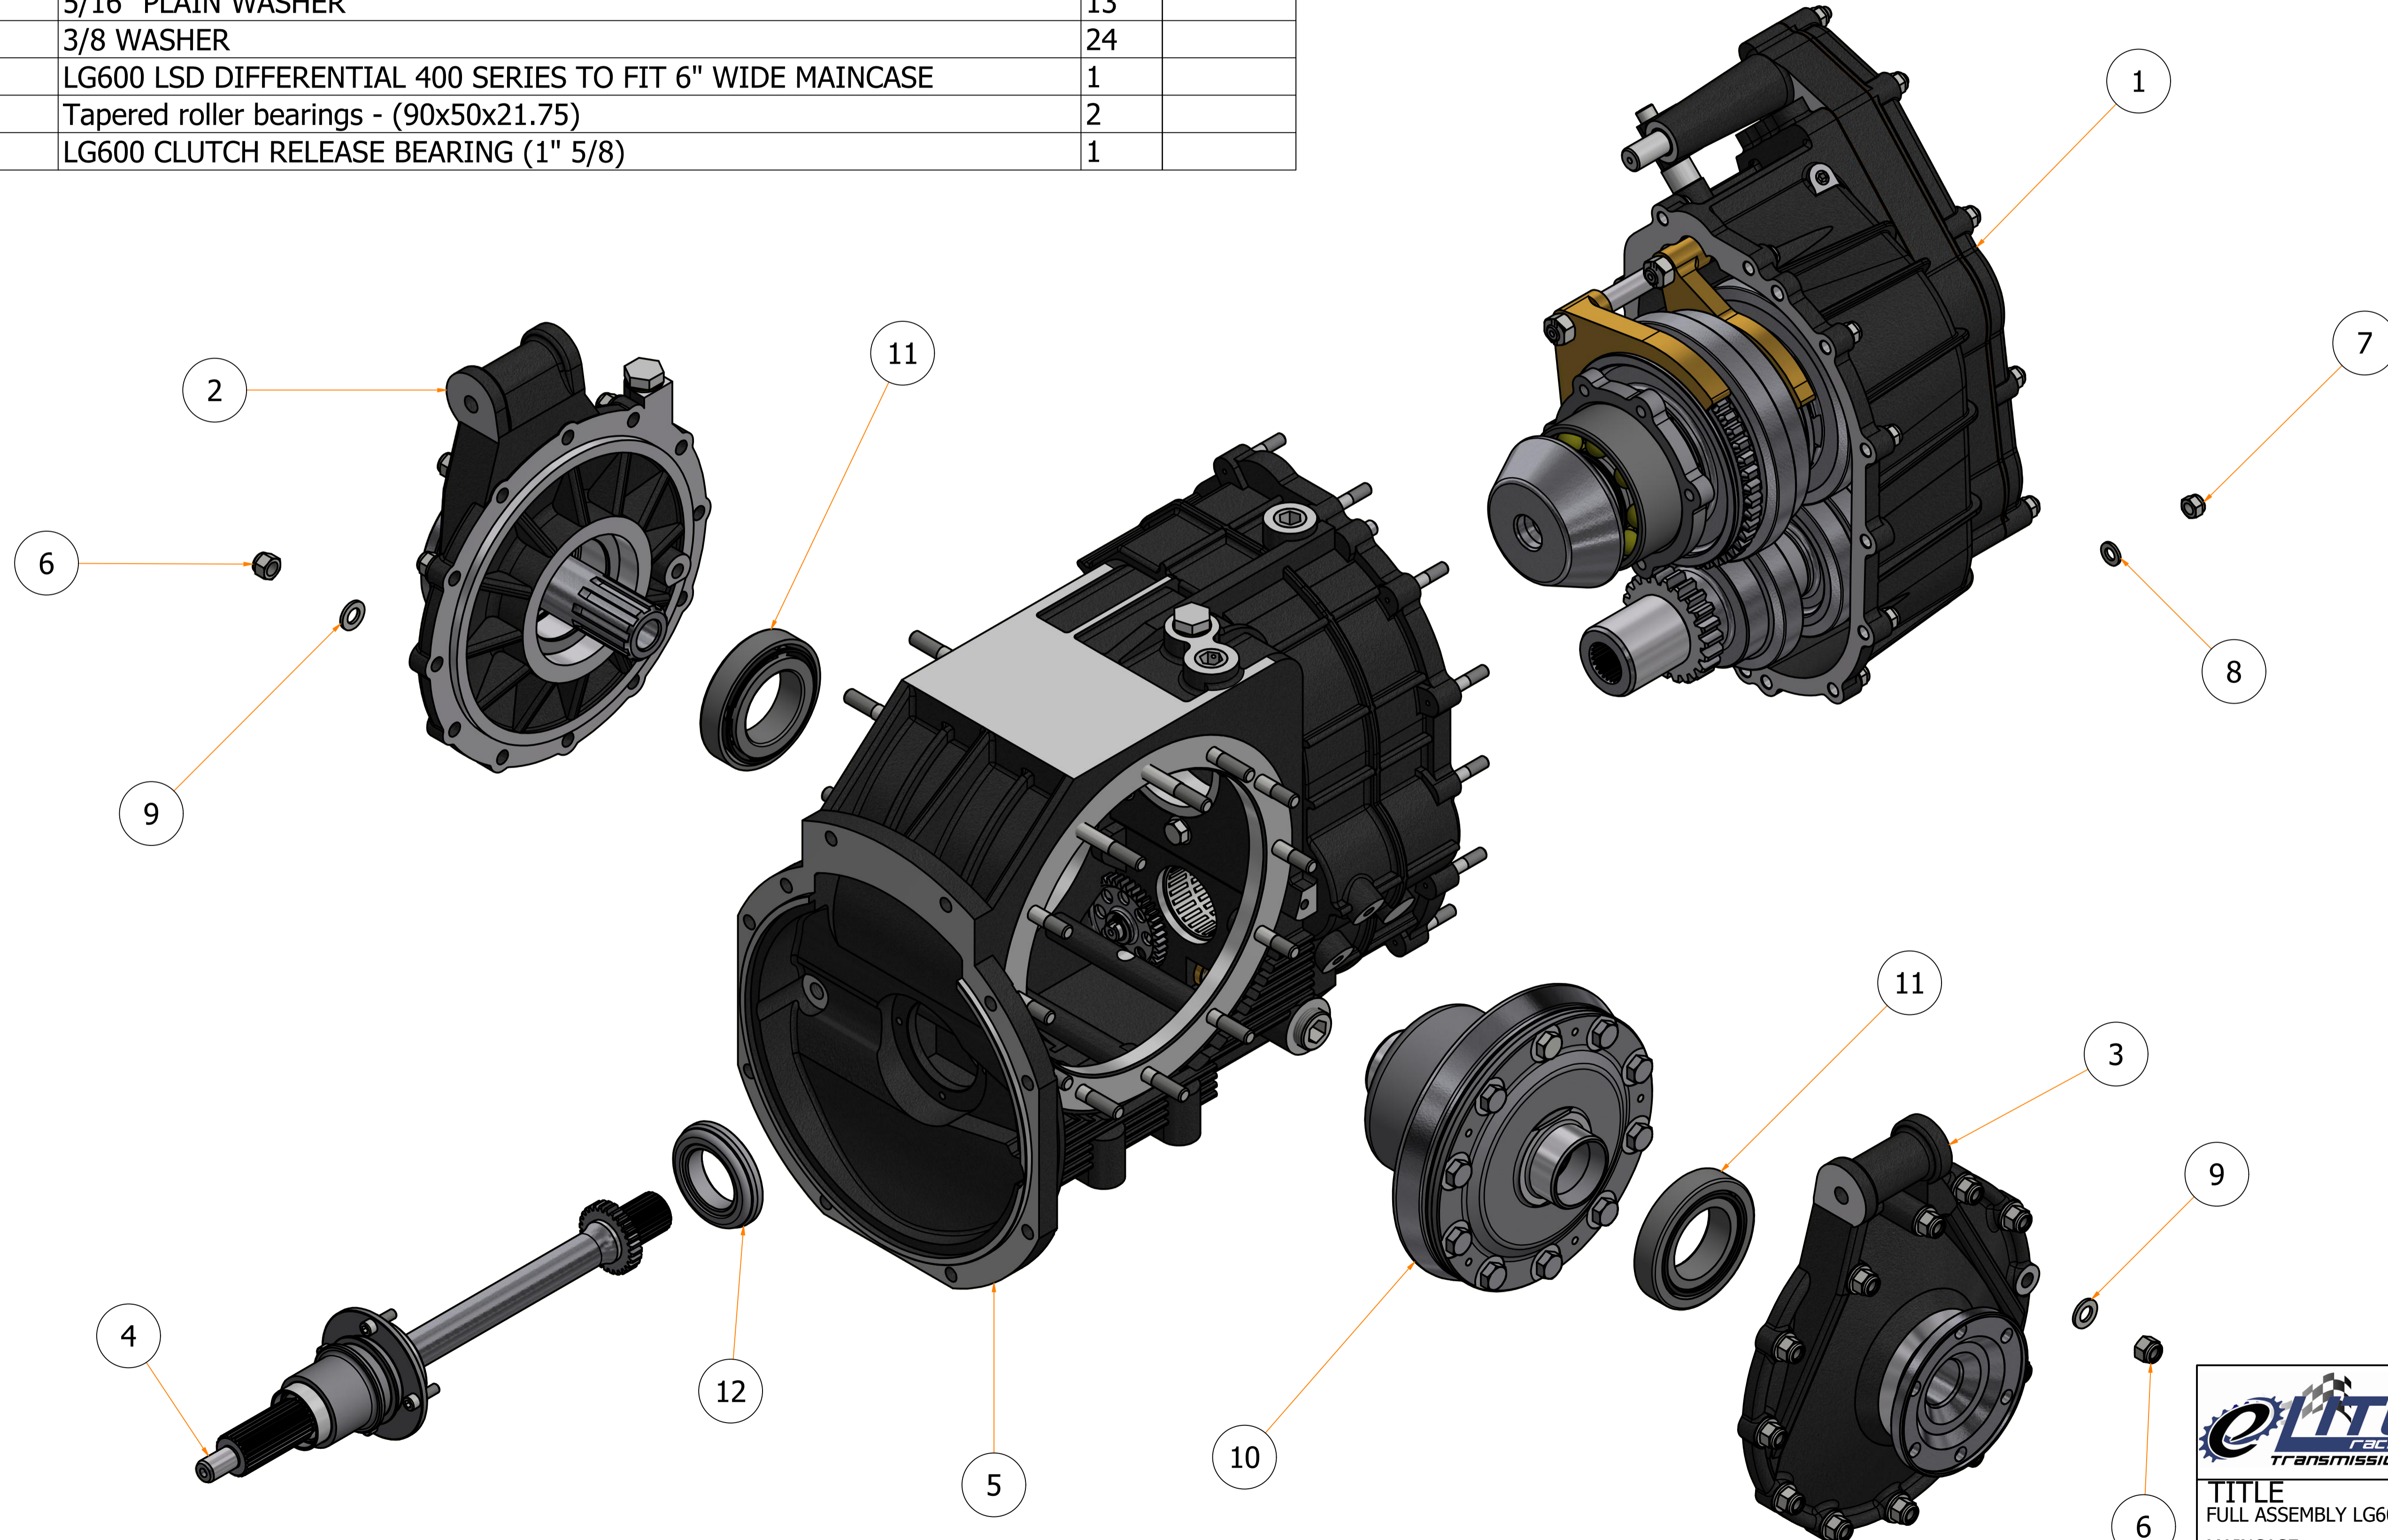

Parts List

ITEM	PART NUMBER	TITLE	QTY	COST
1	ERT912477	BEARING CARRIER ASSEMBLY LG600 5SPD	1	
2	ERT912460	R/H SIDEPLATE OUTBOARD ASSEMBLY LG600 5SPD 6" WIDE MAINCASE	1	
3	ERT912456	L/H SIDEPLATE OUTBOARD ASSEMBLY LG600 5SPD 6" WIDE MAINCASE	1	
4	ERT912433	INPUT SHAFT ASSEMBLY LG600 5SPD	1	
5	ERT912486	MAINCASE ASSEMBLY LG600 5SPD 6" WIDE MAINCASE	1	
6	ERT83837	3/8 - 24 UNF NYLOC NUT	24	
7	ERT69052	5/16 - 24 UNF NYLOC NUT	13	
8	ERT812122	5/16" PLAIN WASHER	13	
9	ERT810487	3/8 WASHER	24	
10	ERT912451	LG600 LSD DIFFERENTIAL 400 SERIES TO FIT 6" WIDE MAINCASE	1	
11	ERT612450	Tapered roller bearings - (90x50x21.75)	2	
12	ERT613984	LG600 CLUTCH RELEASE BEARING (1" 5/8)	1	

SHIFT PATTERN

Gearworks,
Salem St.,
Etruria,
Stoke On Trent, ST1 5PR.
Tel 01782 280136,
Fax 01782 269913,
Email contact@eliteracingtransmissions.com

TITLE
FULL ASSEMBLY LG600 5SPD 6" WIDE
MAINCASE

DRG. No. **ERT912489** Issue