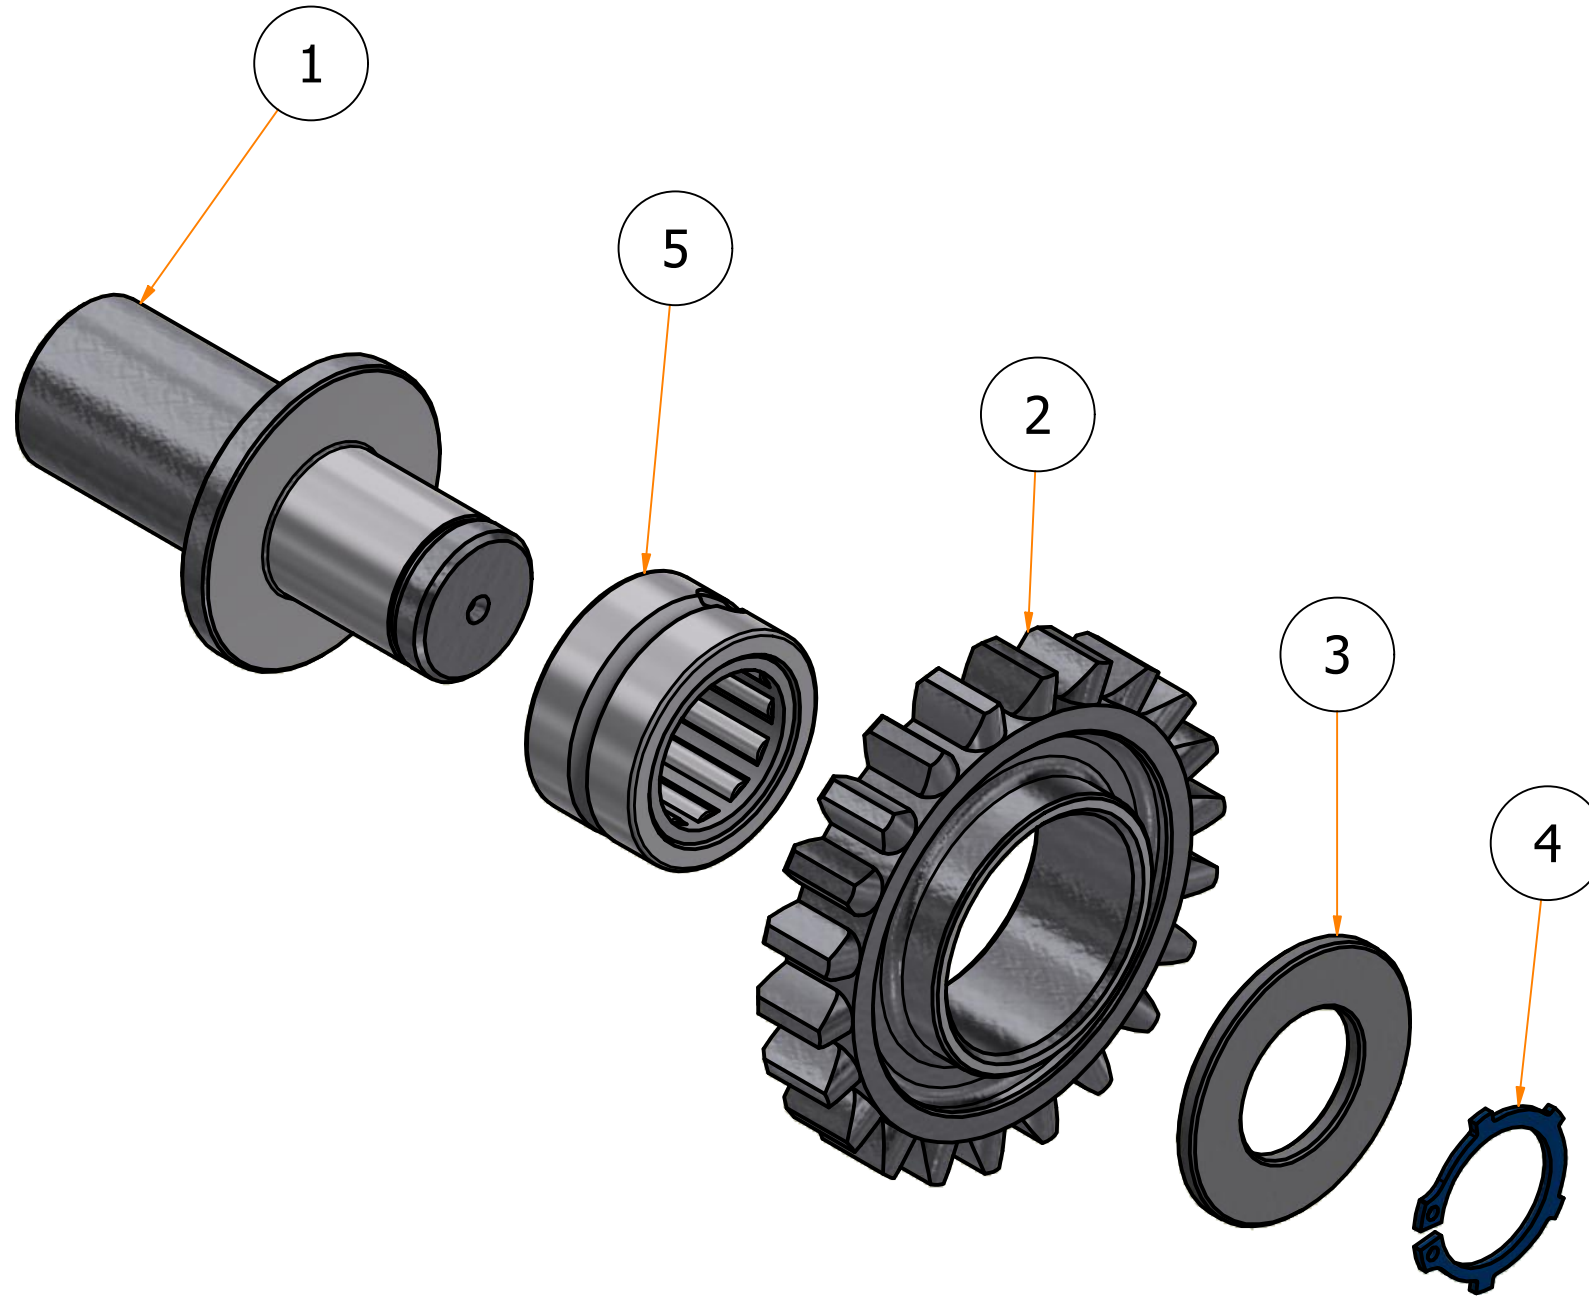

Parts List

ITEM	PART NUMBER	TITLE	QTY	COST
1	ERT312434	REVERSE IDLER SPIGOT LG600 5SPD (LG 515)	1	
2	ERT312435	REVERSE IDLER GEAR LG600 (LG 514)	1	
3	ERT312436	REVERSE IDLER SPACER LG600 (LG572)	1	
4	ERT812437	CIRCLIP WITH INCREASED ABUTMENT 22x1.2	1	
5	ERT612337	22x35x20 - NEEDLE ROLLER BEARING (HC9-234-1)	1	

Gearworks,
Salem St.,
Etruria,
Stoke On Trent, ST1 5PR.
Tel 01782 280136,
Fax 01782 269913,
Email contact@eliteracingtransmissions.com

TITLE
REVERSE IDLER ASSEMBLY LG600 5SPD

DRG. No. ERT912438

Issue