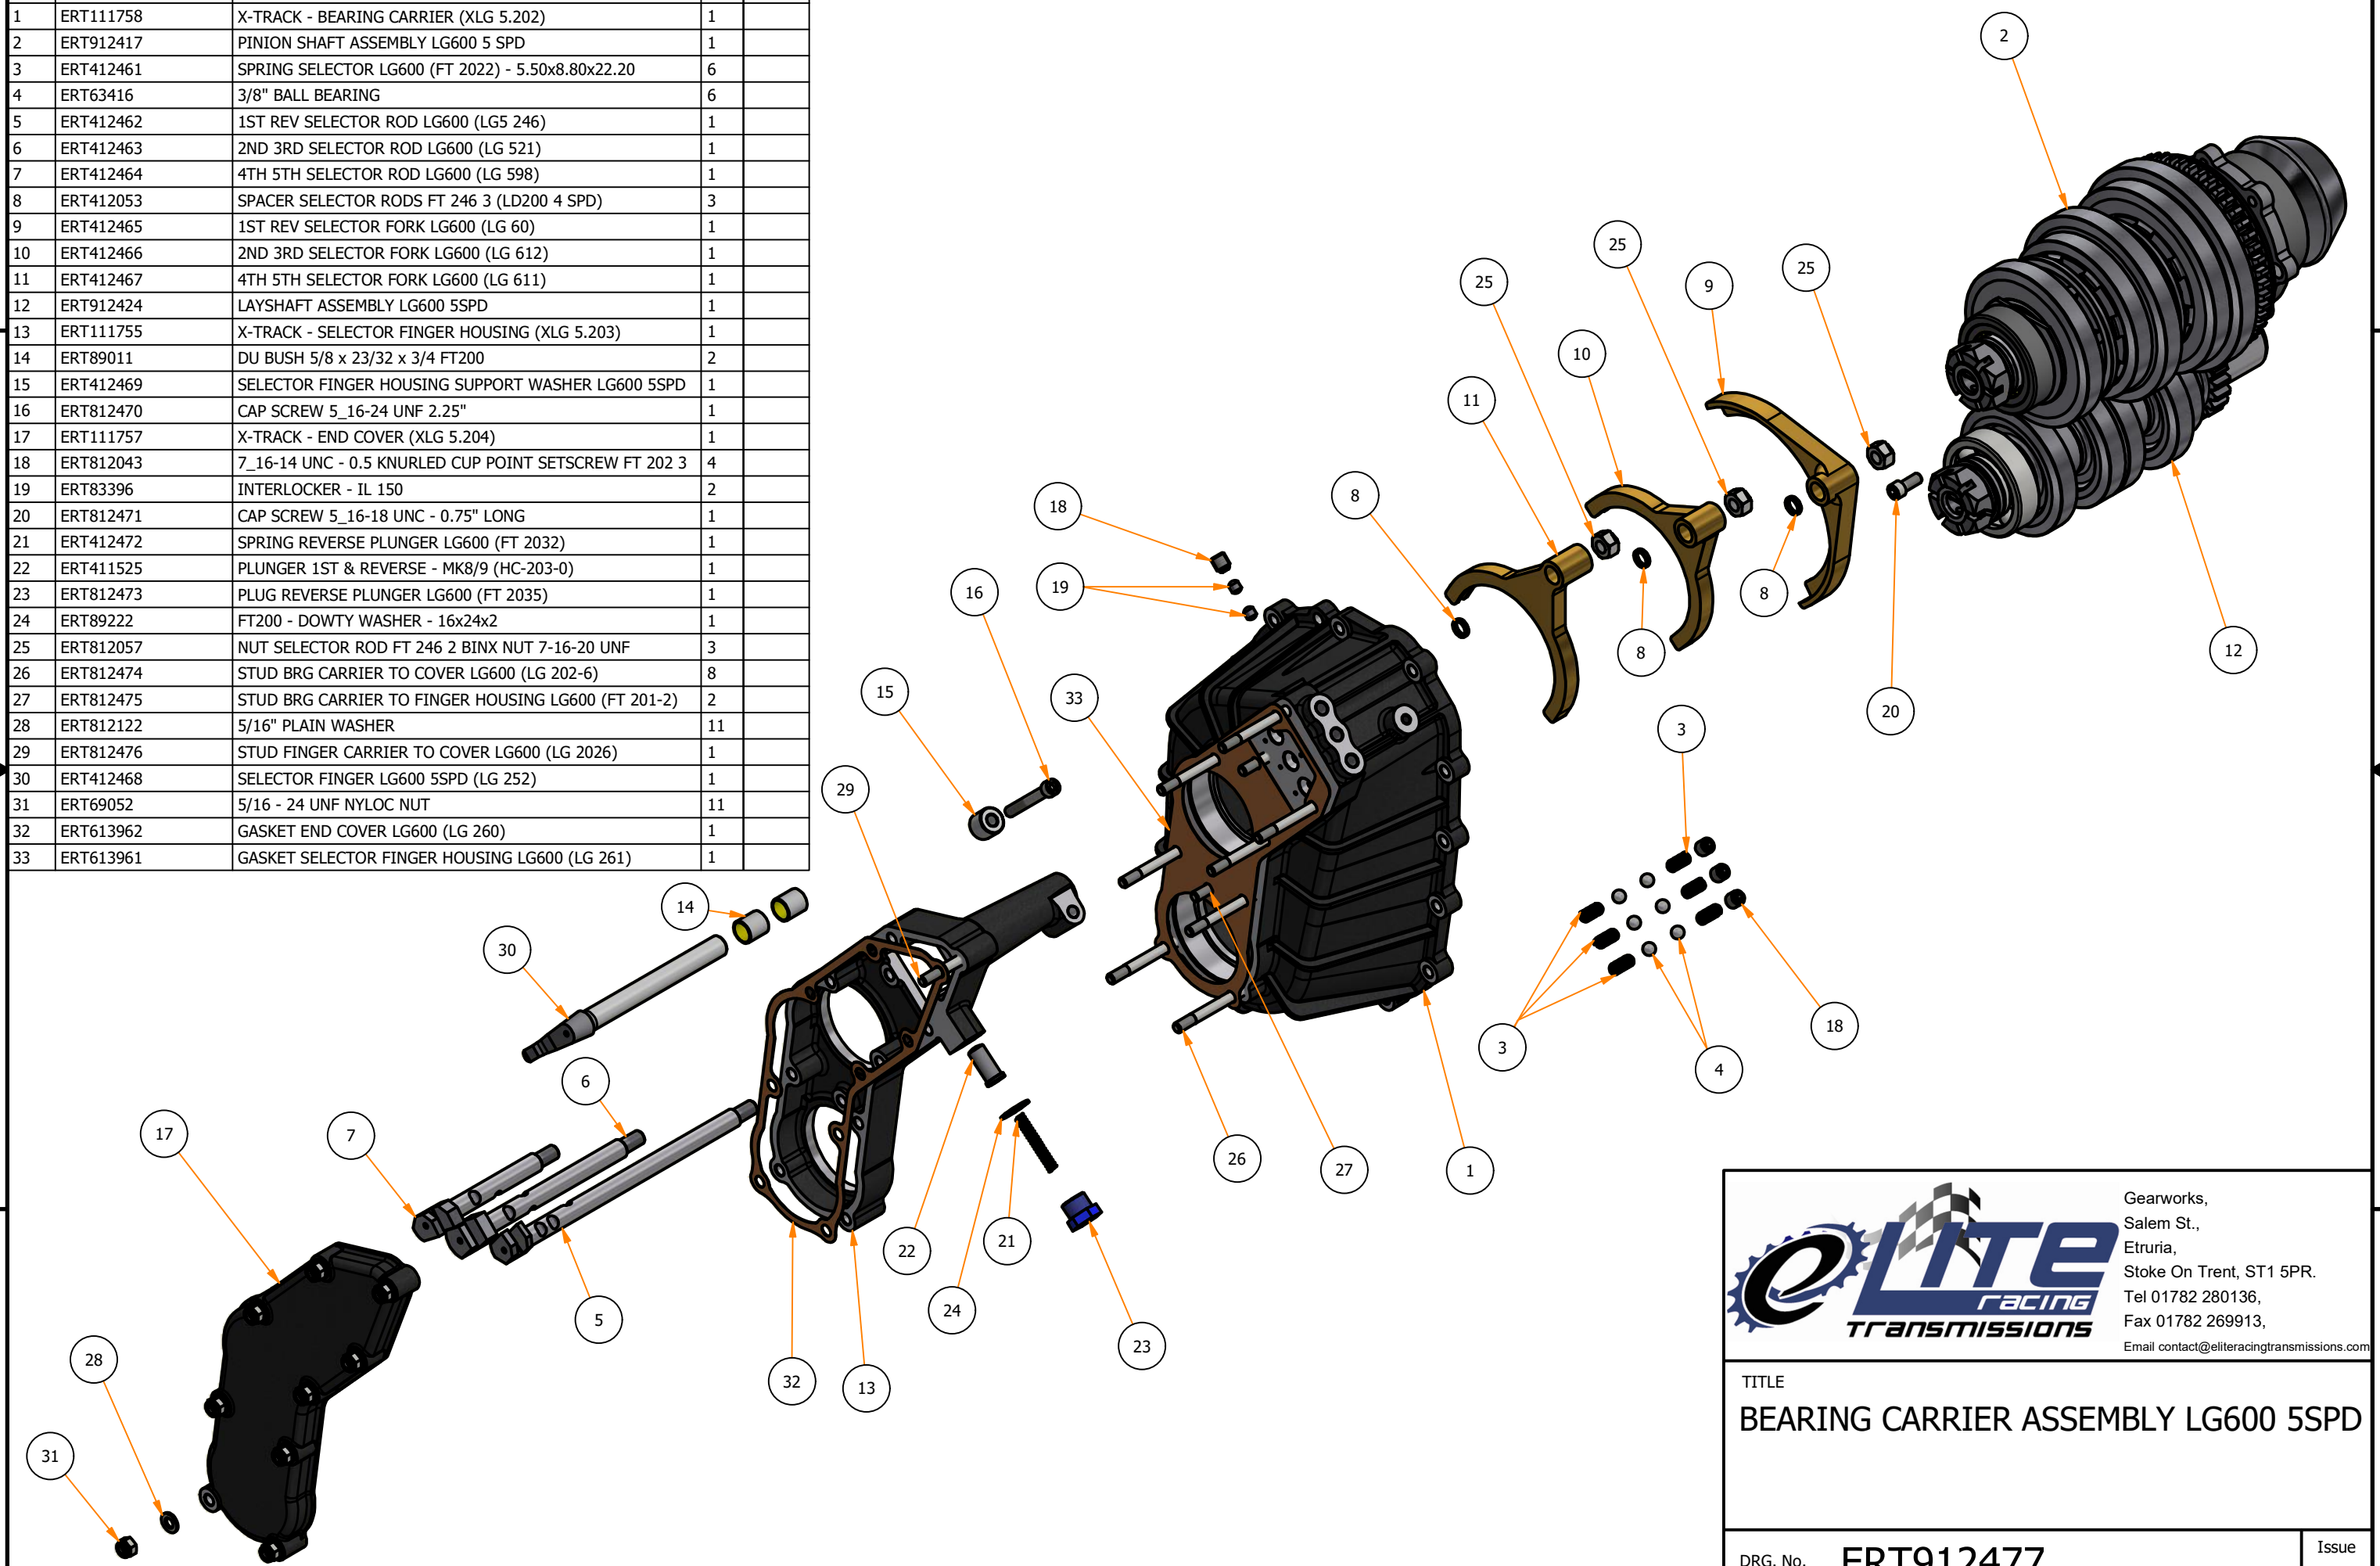

Parts List				
ITEM	PART NUMBER	TITLE	QTY	COST
1	ERT111758	X-TRACK - BEARING CARRIER (XLG 5.202)	1	
2	ERT912417	PINION SHAFT ASSEMBLY LG600 5 SPD	1	
3	ERT412461	SPRING SELECTOR LG600 (FT 2022) - 5.50x8.80x22.20	6	
4	ERT63416	3/8" BALL BEARING	6	
5	ERT412462	1ST REV SELECTOR ROD LG600 (LG 246)	1	
6	ERT412463	2ND 3RD SELECTOR ROD LG600 (LG 521)	1	
7	ERT412464	4TH 5TH SELECTOR ROD LG600 (LG 598)	1	
8	ERT412053	SPACER SELECTOR RODS FT 246 3 (LD200 4 SPD)	3	
9	ERT412465	1ST REV SELECTOR FORK LG600 (LG 60)	1	
10	ERT412466	2ND 3RD SELECTOR FORK LG600 (LG 612)	1	
11	ERT412467	4TH 5TH SELECTOR FORK LG600 (LG 611)	1	
12	ERT912424	LAYSHAFT ASSEMBLY LG600 5SPD	1	
13	ERT111755	X-TRACK - SELECTOR FINGER HOUSING (XLG 5.203)	1	
14	ERT89011	DU BUSH 5/8 x 23/32 x 3/4 FT200	2	
15	ERT412469	SELECTOR FINGER HOUSING SUPPORT WASHER LG600 5SPD	1	
16	ERT812470	CAP SCREW 5_16-24 UNF 2.25"	1	
17	ERT111757	X-TRACK - END COVER (XLG 5.204)	1	
18	ERT812043	7_16-14 UNC - 0.5 KNURLED CUP POINT SETSCREW FT 202 3	4	
19	ERT83396	INTERLOCKER - IL 150	2	
20	ERT812471	CAP SCREW 5_16-18 UNC - 0.75" LONG	1	
21	ERT412472	SPRING REVERSE PLUNGER LG600 (FT 2032)	1	
22	ERT411525	PLUNGER 1ST & REVERSE - MK8/9 (HC-203-0)	1	
23	ERT812473	PLUG REVERSE PLUNGER LG600 (FT 2035)	1	
24	ERT89222	FT200 - DOWTY WASHER - 16x24x2	1	
25	ERT812057	NUT SELECTOR ROD FT 246 2 BINX NUT 7-16-20 UNF	3	
26	ERT812474	STUD BRG CARRIER TO COVER LG600 (LG 202-6)	8	
27	ERT812475	STUD BRG CARRIER TO FINGER HOUSING LG600 (FT 201-2)	2	
28	ERT812122	5/16" PLAIN WASHER	11	
29	ERT812476	STUD FINGER CARRIER TO COVER LG600 (LG 2026)	1	
30	ERT412468	SELECTOR FINGER LG600 5SPD (LG 252)	1	
31	ERT69052	5/16 - 24 UNF NYLOC NUT	11	
32	ERT613962	GASKET END COVER LG600 (LG 260)	1	
33	ERT613961	GASKET SELECTOR FINGER HOUSING LG600 (LG 261)	1	

Gearworks,
Salem St.,
Etruria,
Stoke On Trent, ST1 5PR.
Tel 01782 280136,
Fax 01782 269913,
Email contact@eliteracingtransmissions.com

TITLE
BEARING CARRIER ASSEMBLY LG600 5SPD

DRG. No. **ERT912477** Issue