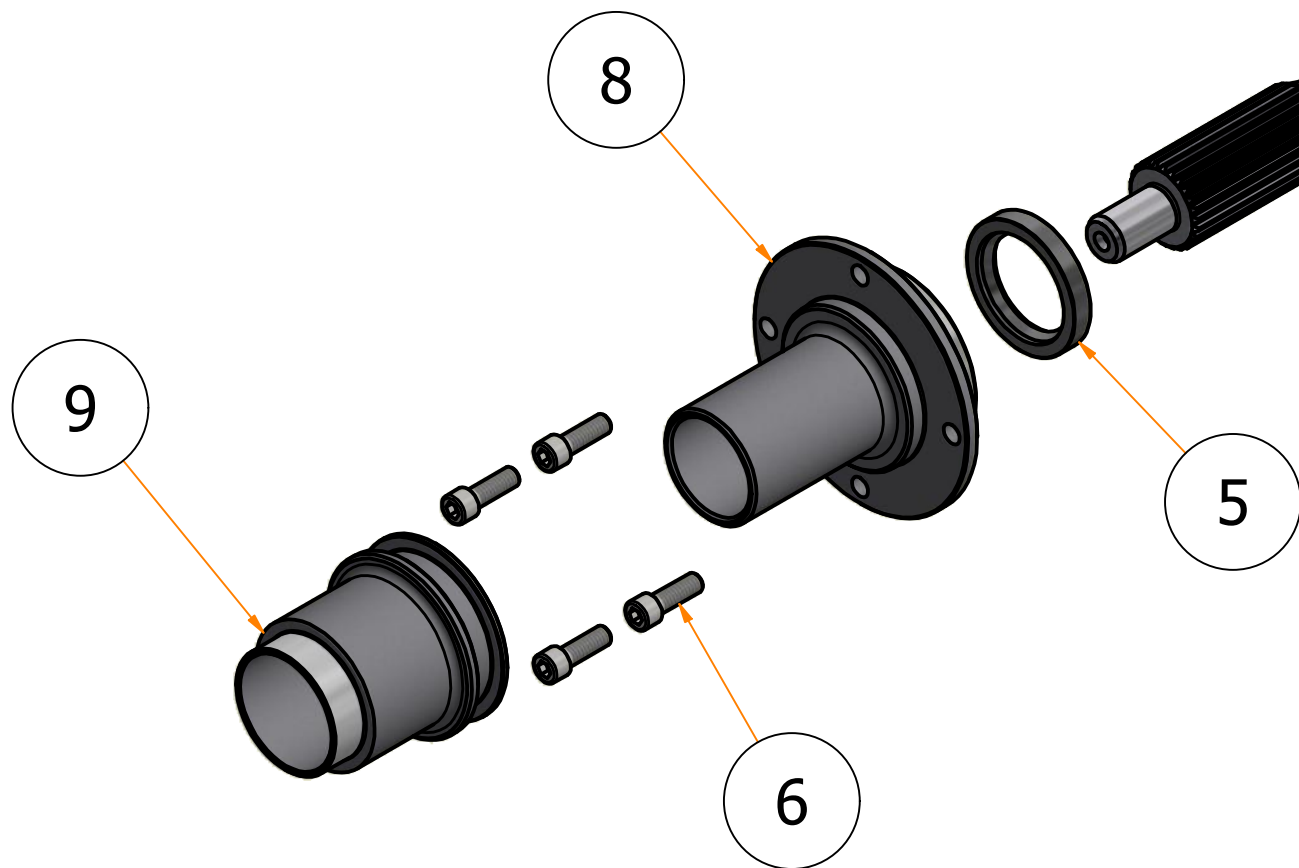

Parts List

ITEM	PART NUMBER	TITLE	QTY	COST
1	ERT64423	BALL BEARING - (45x75x16)	1	
2	ERT810488	DG300 - SIDE PLATE SEAL - 50x65x8	1	
3	ERT112452	SIDEPLATE LH OUTBOARD LG600 6" WIDE MAINCASE 5SPD (LG 205)	1	
4	ERT512453	LH FLANGE LG600 5SPD (LG 600)	1	
5	ERT312454	SPACER SIDEPLATE LH LG600	1	
6	ERT812455	INTERNAL CIRCLIP 75 x 2.5	1	
7	ERT812501	EXTERNAL CIRCLIP 45 x 1.75	1	

Parts List

ITEM	PART NUMBER	TITLE	QTY	COST
1	ERT512425	INPUT SHAFT LG600 5SPD - CUSTOMER SPECIFIED	1	
2	ERT612426	1_1/8" BEARING 1-1/8 x 2-1/8 x 3/8 LG600 (LG 24513)	1	
3	ERT312427	GEAR - INPUT SHAFT OIL PUMP LG600 (LG 2657)	1	
4	ERT812429	EXTERNAL CIRCLIP IMPERIAL 1-1/16" x 0.05" (0106)	1	
5	ERT612431	OIL SEAL - 32x45x7	1	
6	ERT812432	CAP SCREW 1/4" - 20 UNC x 3/4" LONG	4	
7	ERT512502	INTERNAL CIRCLIP 2.125" x 0.078" (0212)	1	
8	ERT813538	MASTER SPIGOT CLUTCH SHAFT - LG600 - (LG244)	1	
9	ERT813539	MASTER BEARING CARRIER (CLUTCH THRUST BEARING) - LG600 - (LG587)	1	
10	EXTERNAL CIRCLIP - 26x1.2	EXTERNAL CIRCLIP - 26x1.2	1	
11	62 x 1.5 O-RING	62 x 1.5 O-RING	1	