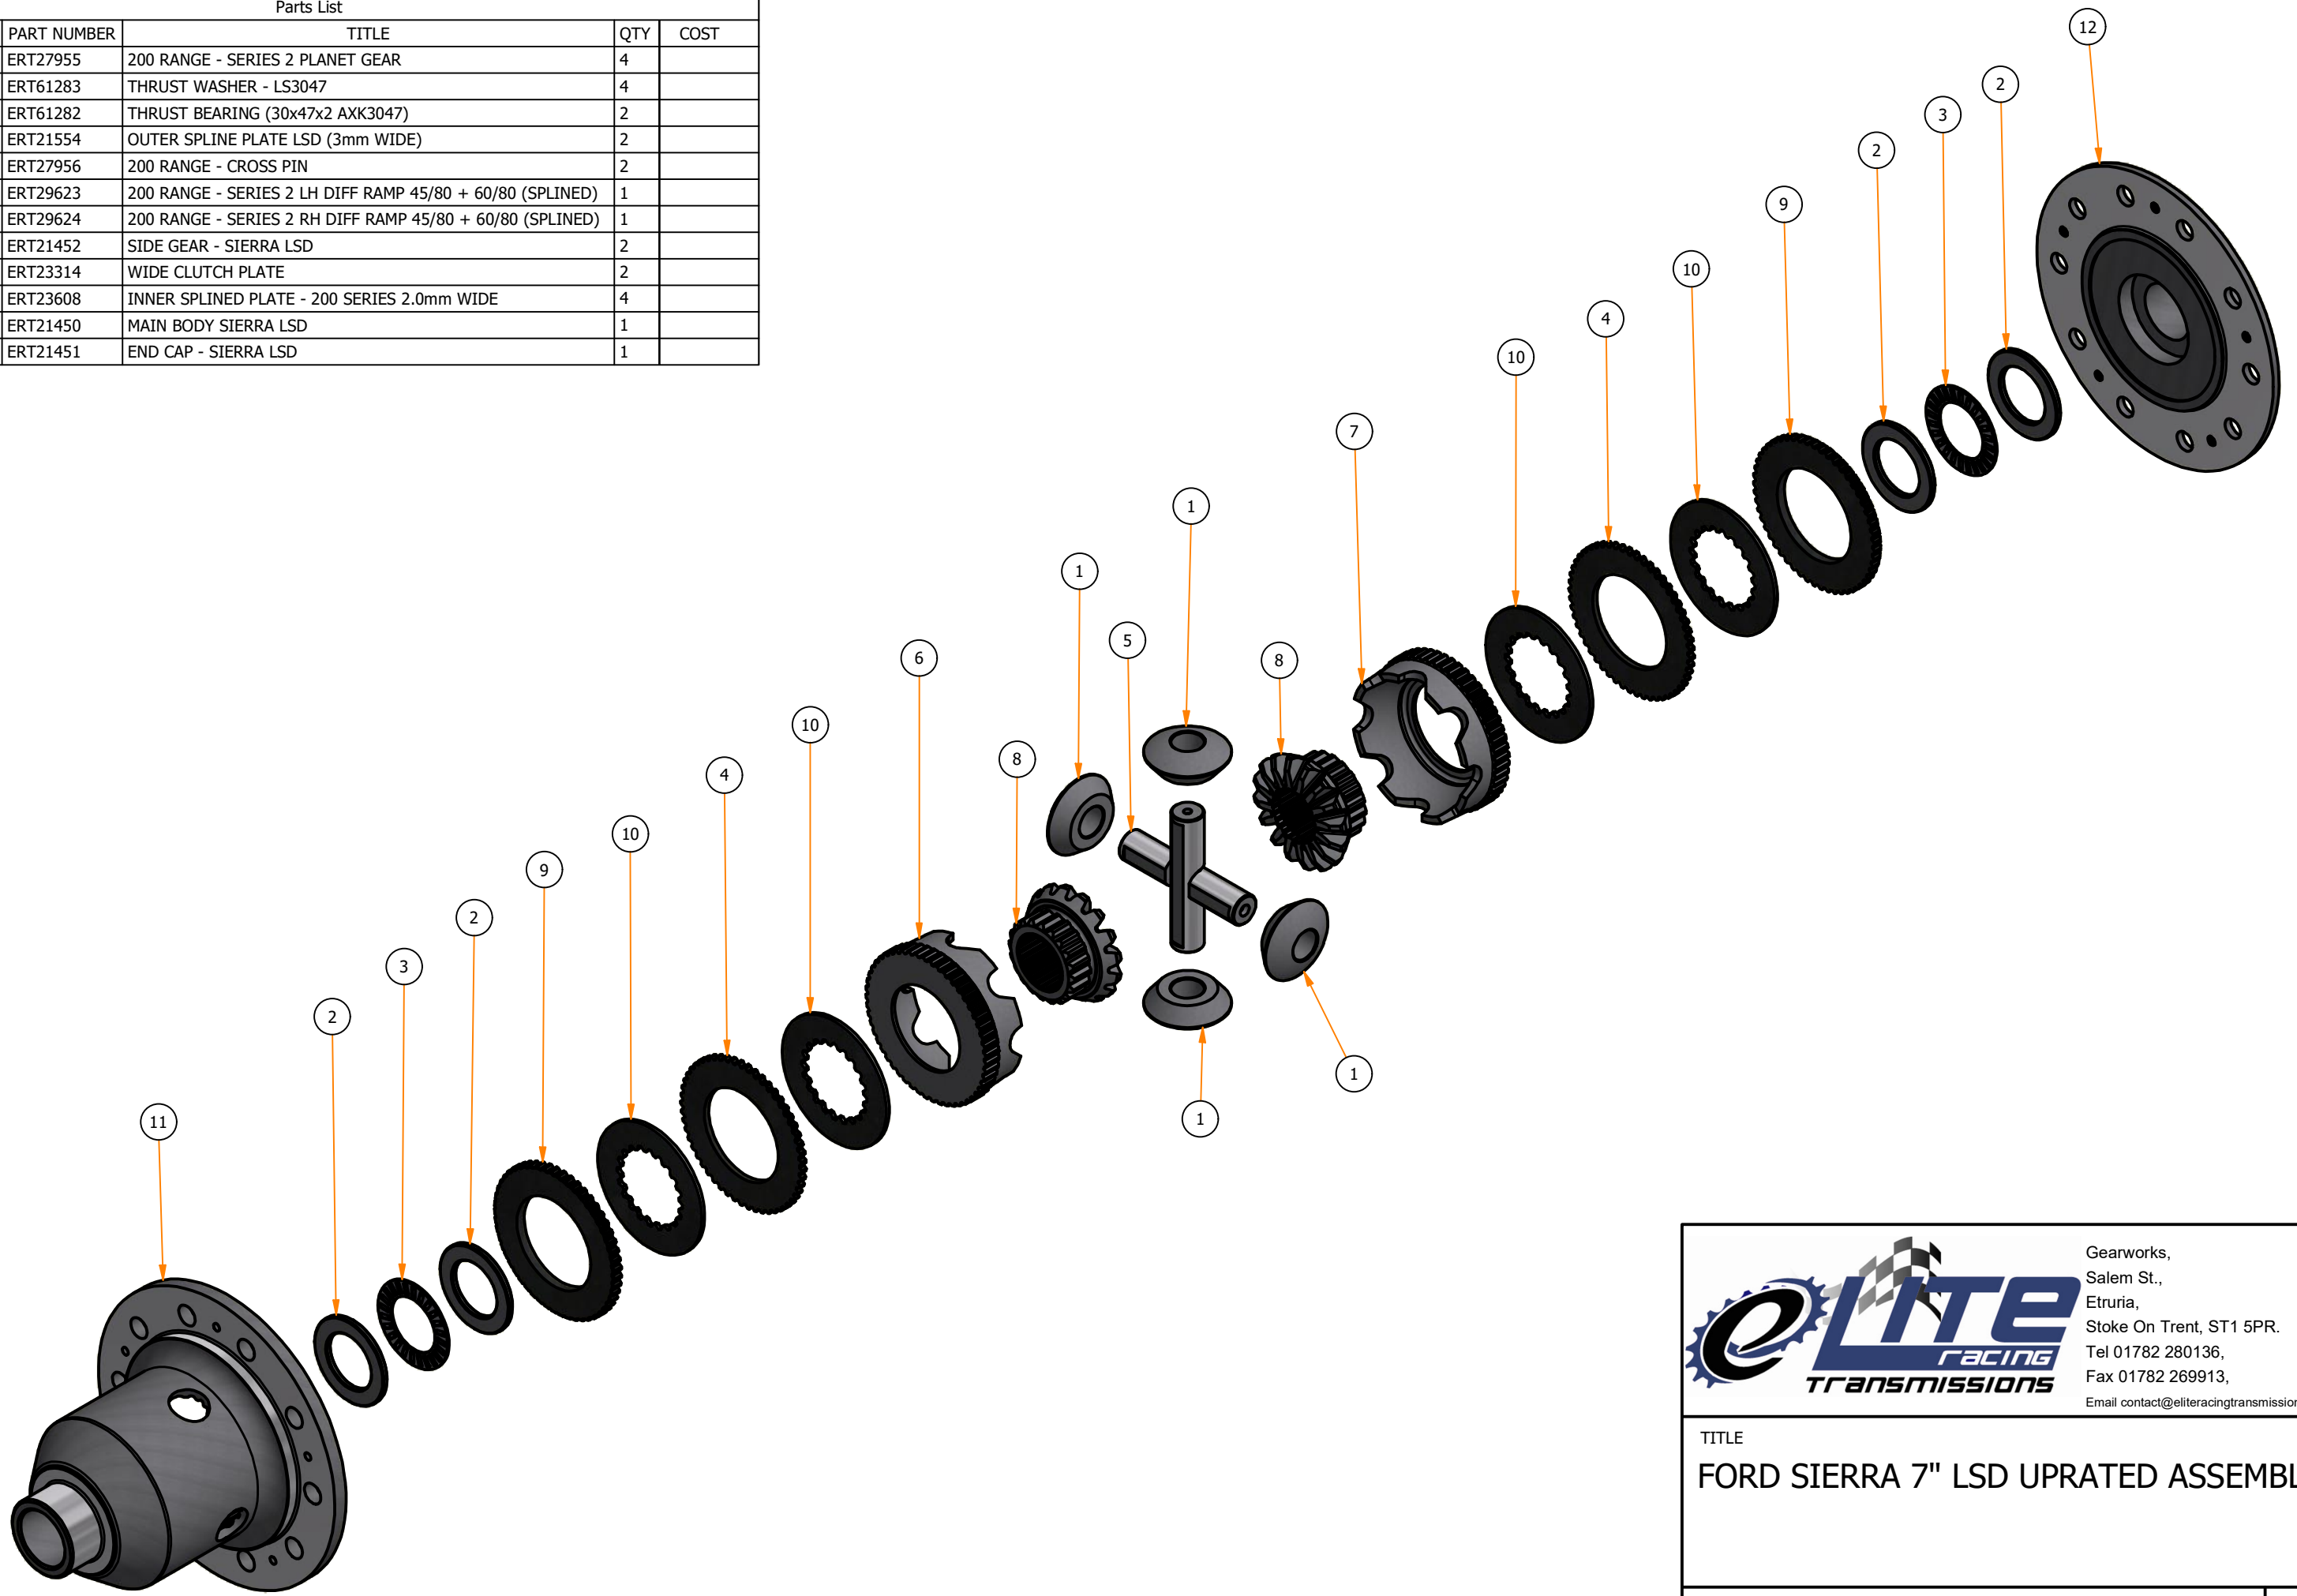

Parts List				
ITEM	PART NUMBER	TITLE	QTY	COST
1	ERT27955	200 RANGE - SERIES 2 PLANET GEAR	4	
2	ERT61283	THRUST WASHER - LS3047	4	
3	ERT61282	THRUST BEARING (30x47x2 AXK3047)	2	
4	ERT21554	OUTER SPLINE PLATE LSD (3mm WIDE)	2	
5	ERT27956	200 RANGE - CROSS PIN	2	
6	ERT29623	200 RANGE - SERIES 2 LH DIFF RAMP 45/80 + 60/80 (SPLINED)	1	
7	ERT29624	200 RANGE - SERIES 2 RH DIFF RAMP 45/80 + 60/80 (SPLINED)	1	
8	ERT21452	SIDE GEAR - SIERRA LSD	2	
9	ERT23314	WIDE CLUTCH PLATE	2	
10	ERT23608	INNER SPLINED PLATE - 200 SERIES 2.0mm WIDE	4	
11	ERT21450	MAIN BODY SIERRA LSD	1	
12	ERT21451	END CAP - SIERRA LSD	1	

 Gearworks,
 Salem St.,
 Etruria,
 Stoke On Trent, ST1 5PR.
 Tel 01782 280136,
 Fax 01782 269913,
 Email contact@eliteracingtransmissions.com

TITLE
FORD SIERRA 7" LSD UPRATED ASSEMBLY

DRG. No. **ERT99821** Issue
0