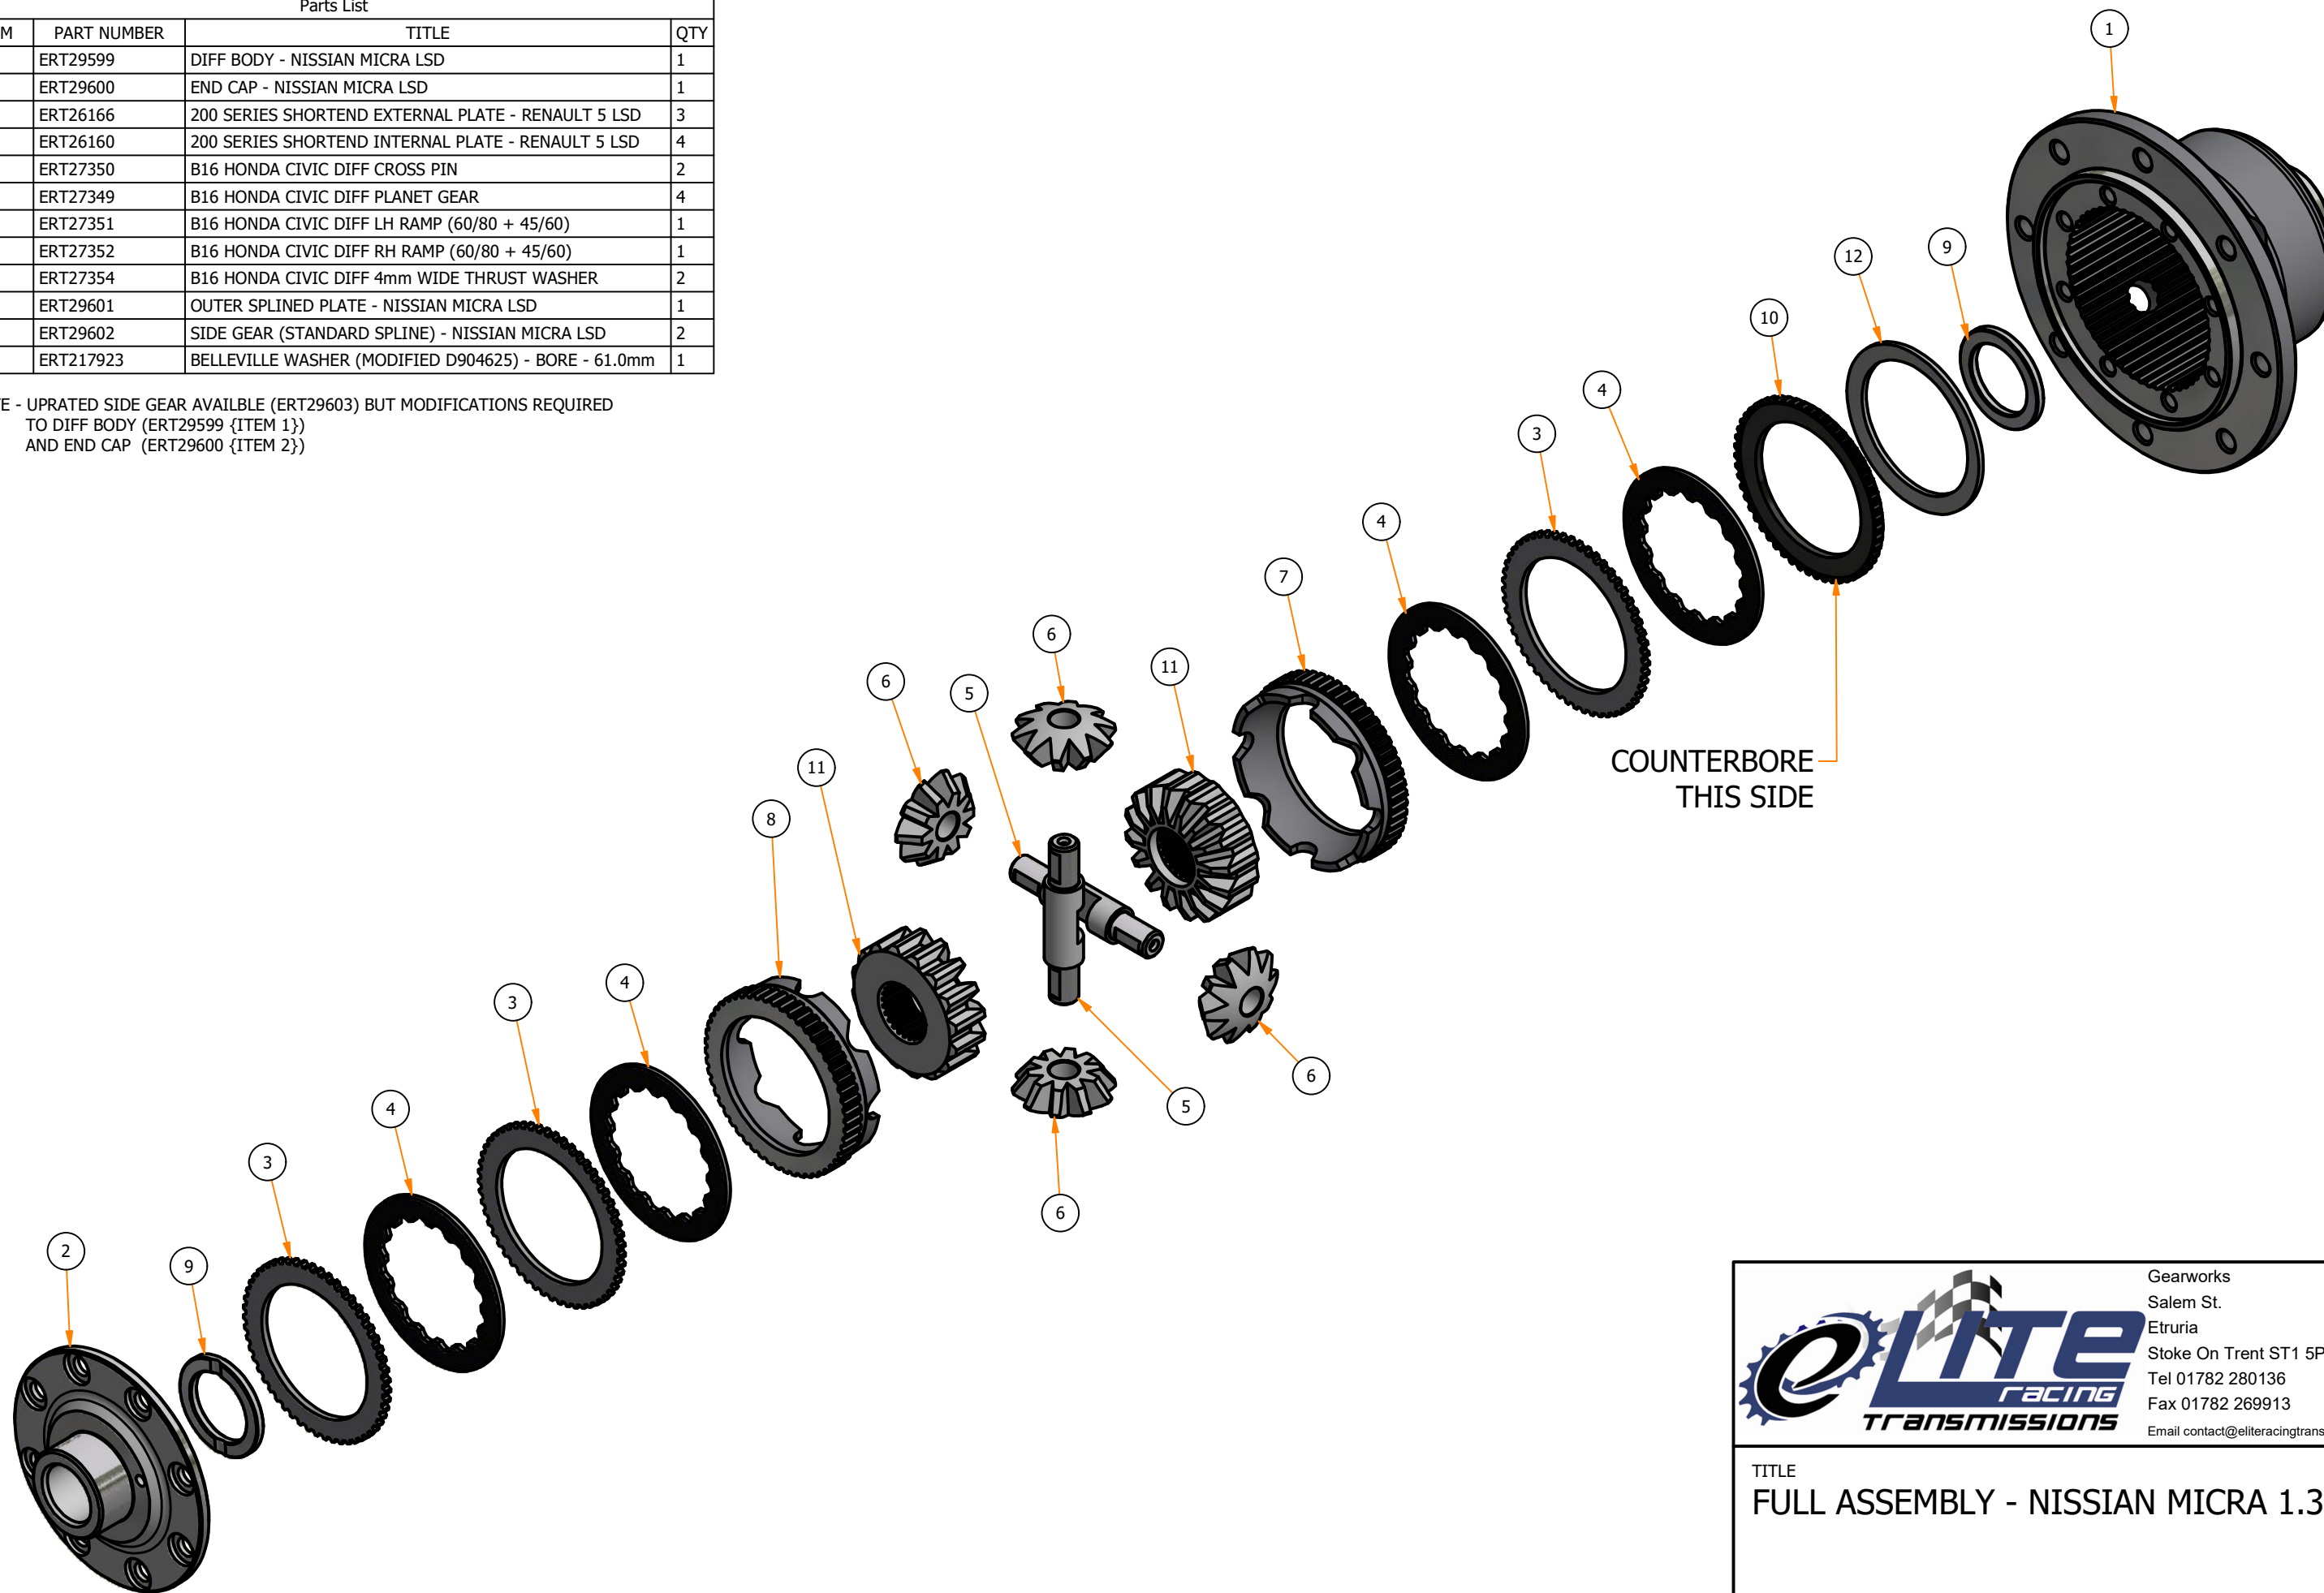

Parts List

ITEM	PART NUMBER	TITLE	QTY
1	ERT29599	DIFF BODY - NISSIAN MICRA LSD	1
2	ERT29600	END CAP - NISSIAN MICRA LSD	1
3	ERT26166	200 SERIES SHORTEND EXTERNAL PLATE - RENAULT 5 LSD	3
4	ERT26160	200 SERIES SHORTEND INTERNAL PLATE - RENAULT 5 LSD	4
5	ERT27350	B16 HONDA CIVIC DIFF CROSS PIN	2
6	ERT27349	B16 HONDA CIVIC DIFF PLANET GEAR	4
7	ERT27351	B16 HONDA CIVIC DIFF LH RAMP (60/80 + 45/60)	1
8	ERT27352	B16 HONDA CIVIC DIFF RH RAMP (60/80 + 45/60)	1
9	ERT27354	B16 HONDA CIVIC DIFF 4mm WIDE THRUST WASHER	2
10	ERT29601	OUTER SPLINED PLATE - NISSIAN MICRA LSD	1
11	ERT29602	SIDE GEAR (STANDARD SPLINE) - NISSIAN MICRA LSD	2
12	ERT217923	BELLEVILLE WASHER (MODIFIED D904625) - BORE - 61.0mm	1

NOTE - UPRATED SIDE GEAR AVAILABLE (ERT29603) BUT MODIFICATIONS REQUIRED TO DIFF BODY (ERT29599 {ITEM 1}) AND END CAP (ERT29600 {ITEM 2})

 Gearworks
 Salem St.
 Etruria
 Stoke On Trent ST1 5PR
 Tel 01782 280136
 Fax 01782 269913
 Email contact@eliteracingtransmissions.com

TITLE
FULL ASSEMBLY - NISSIAN MICRA 1.3L LSD

DRG. NO. **ERT99605**

ISSUE
 0