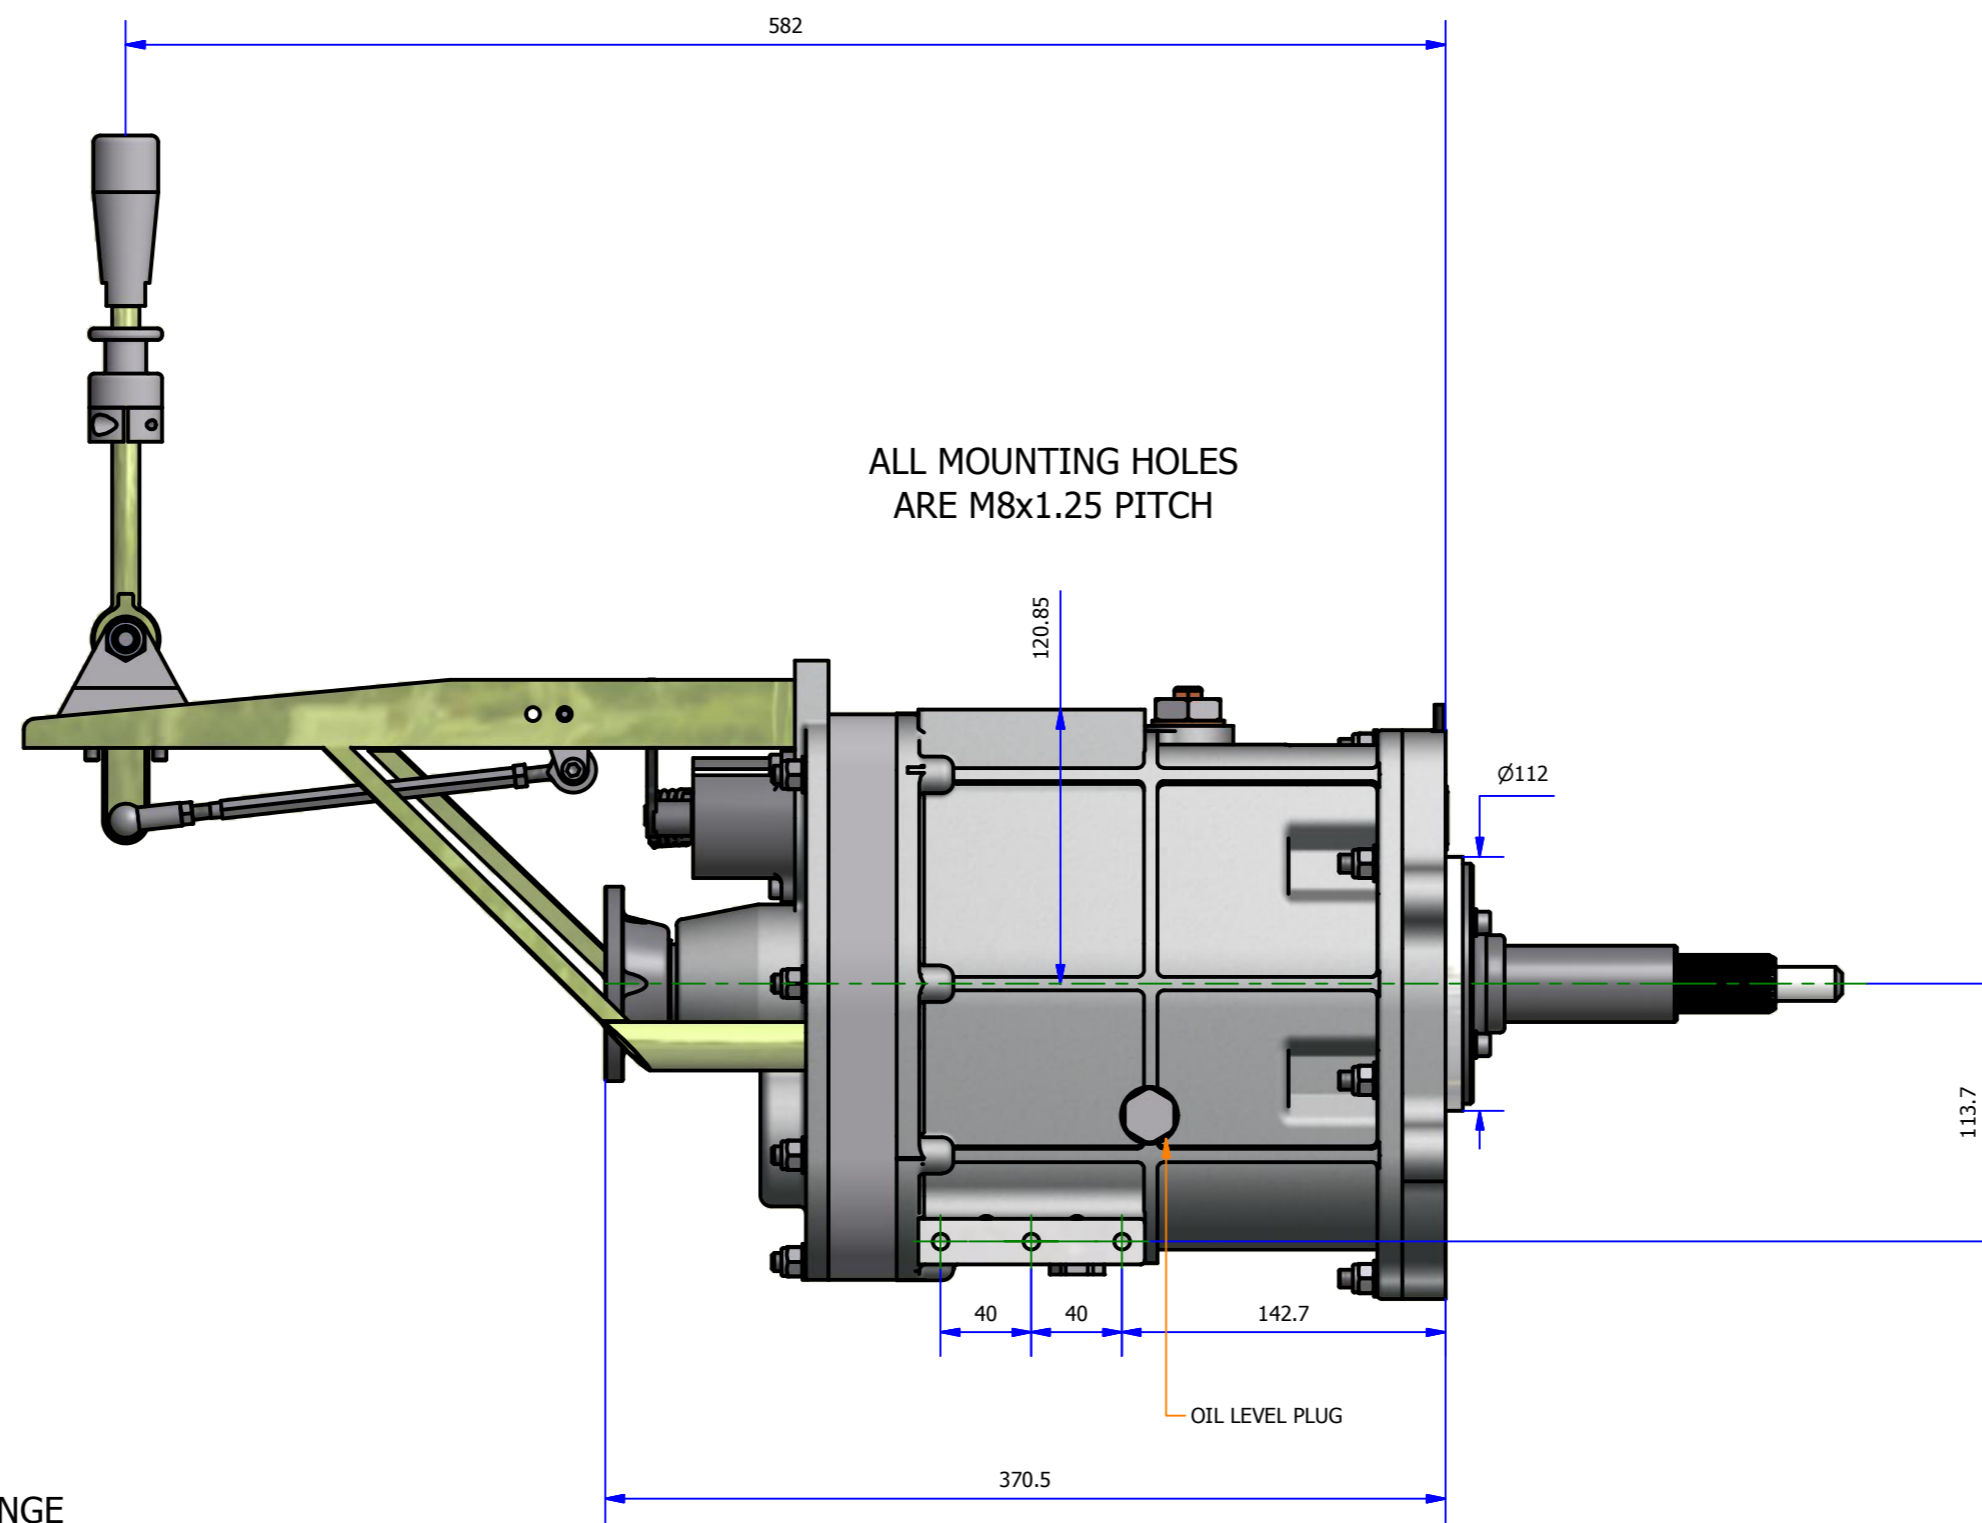

STANDARD FORD OUTPUT FLANGE  
 FLANGE FY1.1 WITH Ø57mm REGISTER  
 AND 4xM8 BOLT HOLES ON 59.8mm PCD

**eLITE RACING TRANSMISSIONS**

Gearworks,  
 Salem St.,  
 Etruria,  
 Stoke On Trent, ST1 5PR.  
 Tel 01782 280136,  
 Fax 01782 269913,  
 Email contact@eliteracingtransmissions.com

TITLE  
 FULL ASSEMBLY - IL200-5S EXTENDED

DRG. No. **ERT98921** Issue 0