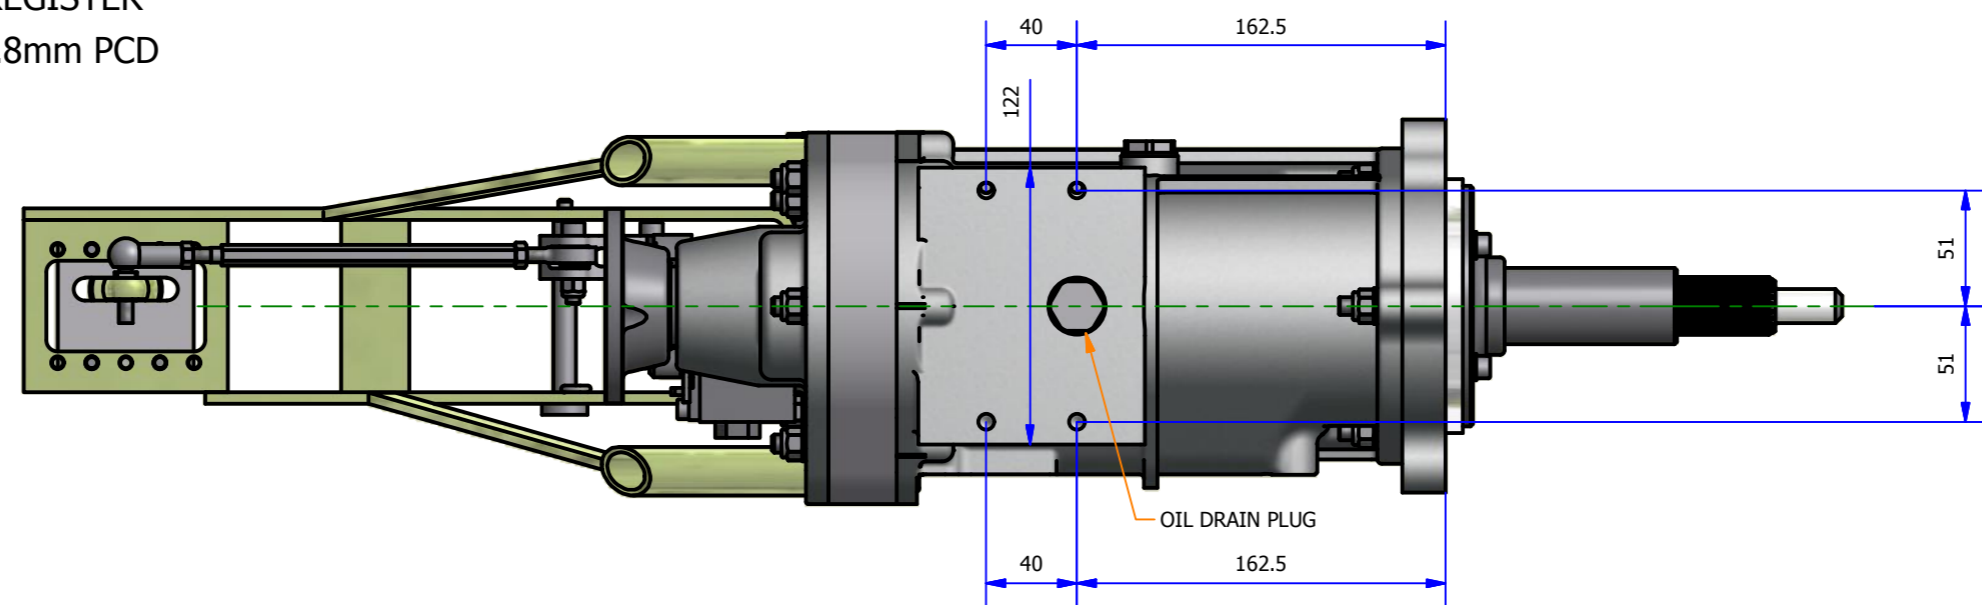

STANDARD FORD OUTPUT FLANGE  
 FLANGE FY1.1 WITH Ø57mm REGISTER  
 AND 4xM8 BOLT HOLES ON 59.8mm PCD

**eLITE RACING TRANSMISSIONS**

Gearworks,  
 Salem St.,  
 Etruria,  
 Stoke On Trent, ST1 5PR.  
 Tel 01782 280136,  
 Fax 01782 269913,  
 Email contact@eliteracingtransmissions.com

TITLE  
 FULL ASSEMBLY - IL200-5S EXTENDED

DRG. No. **ERT98921** Issue 0