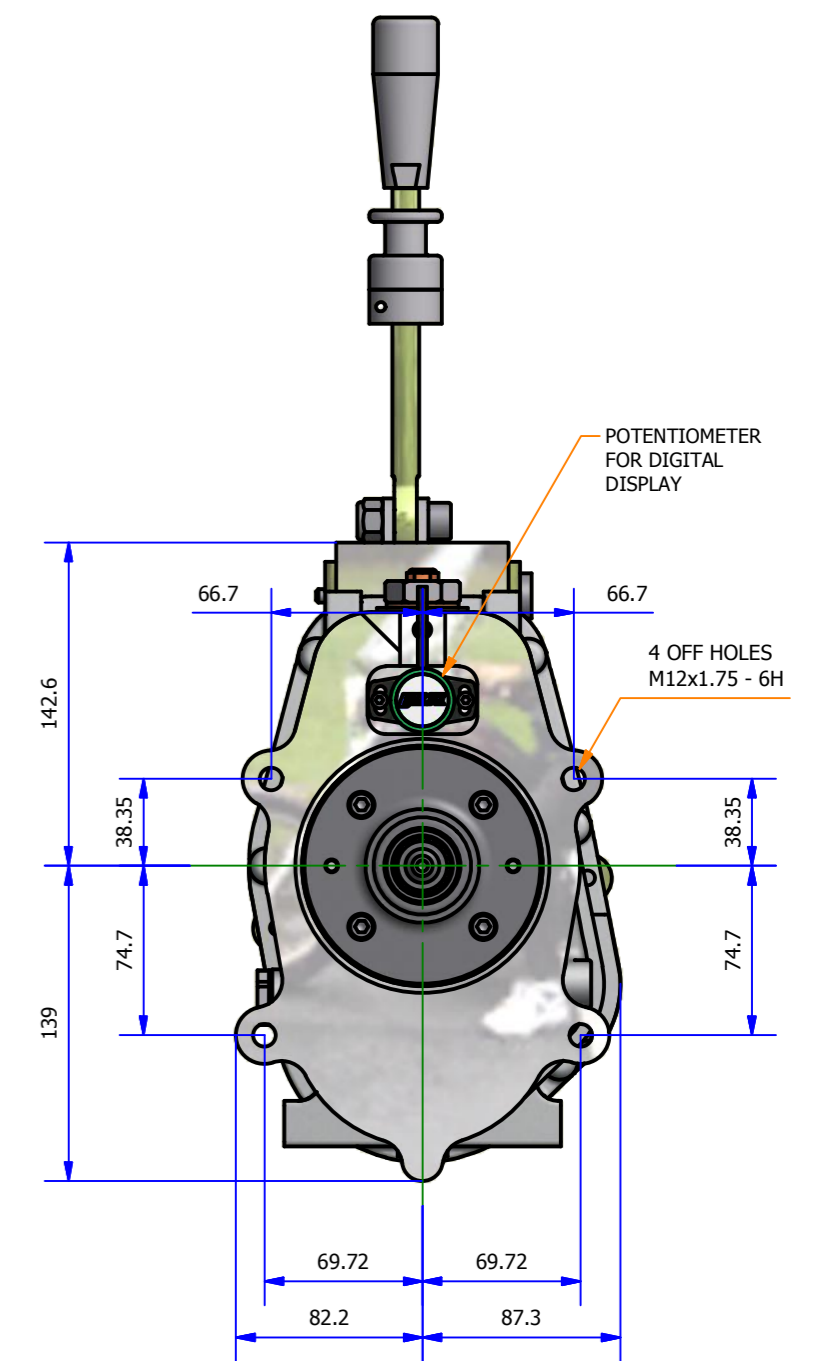

STANDARD FORD OUTPUT FLANGE  
 FLANGE FY1.1 WITH Ø57mm REGISTER  
 AND 4xM8 BOLT HOLES ON 59.8mm PCD

**eLITE RACING TRANSMISSIONS**

Gearworks,  
 Salem St.,  
 Etruria,  
 Stoke On Trent, ST1 5PR.  
 Tel 01782 280136,  
 Fax 01782 269913,  
 Email contact@eliteracingtransmissions.com

TITLE  
 FULL ASSEMBLY - IL200-5S EXTENDED

DRG. No. **ERT98921** Issue 0