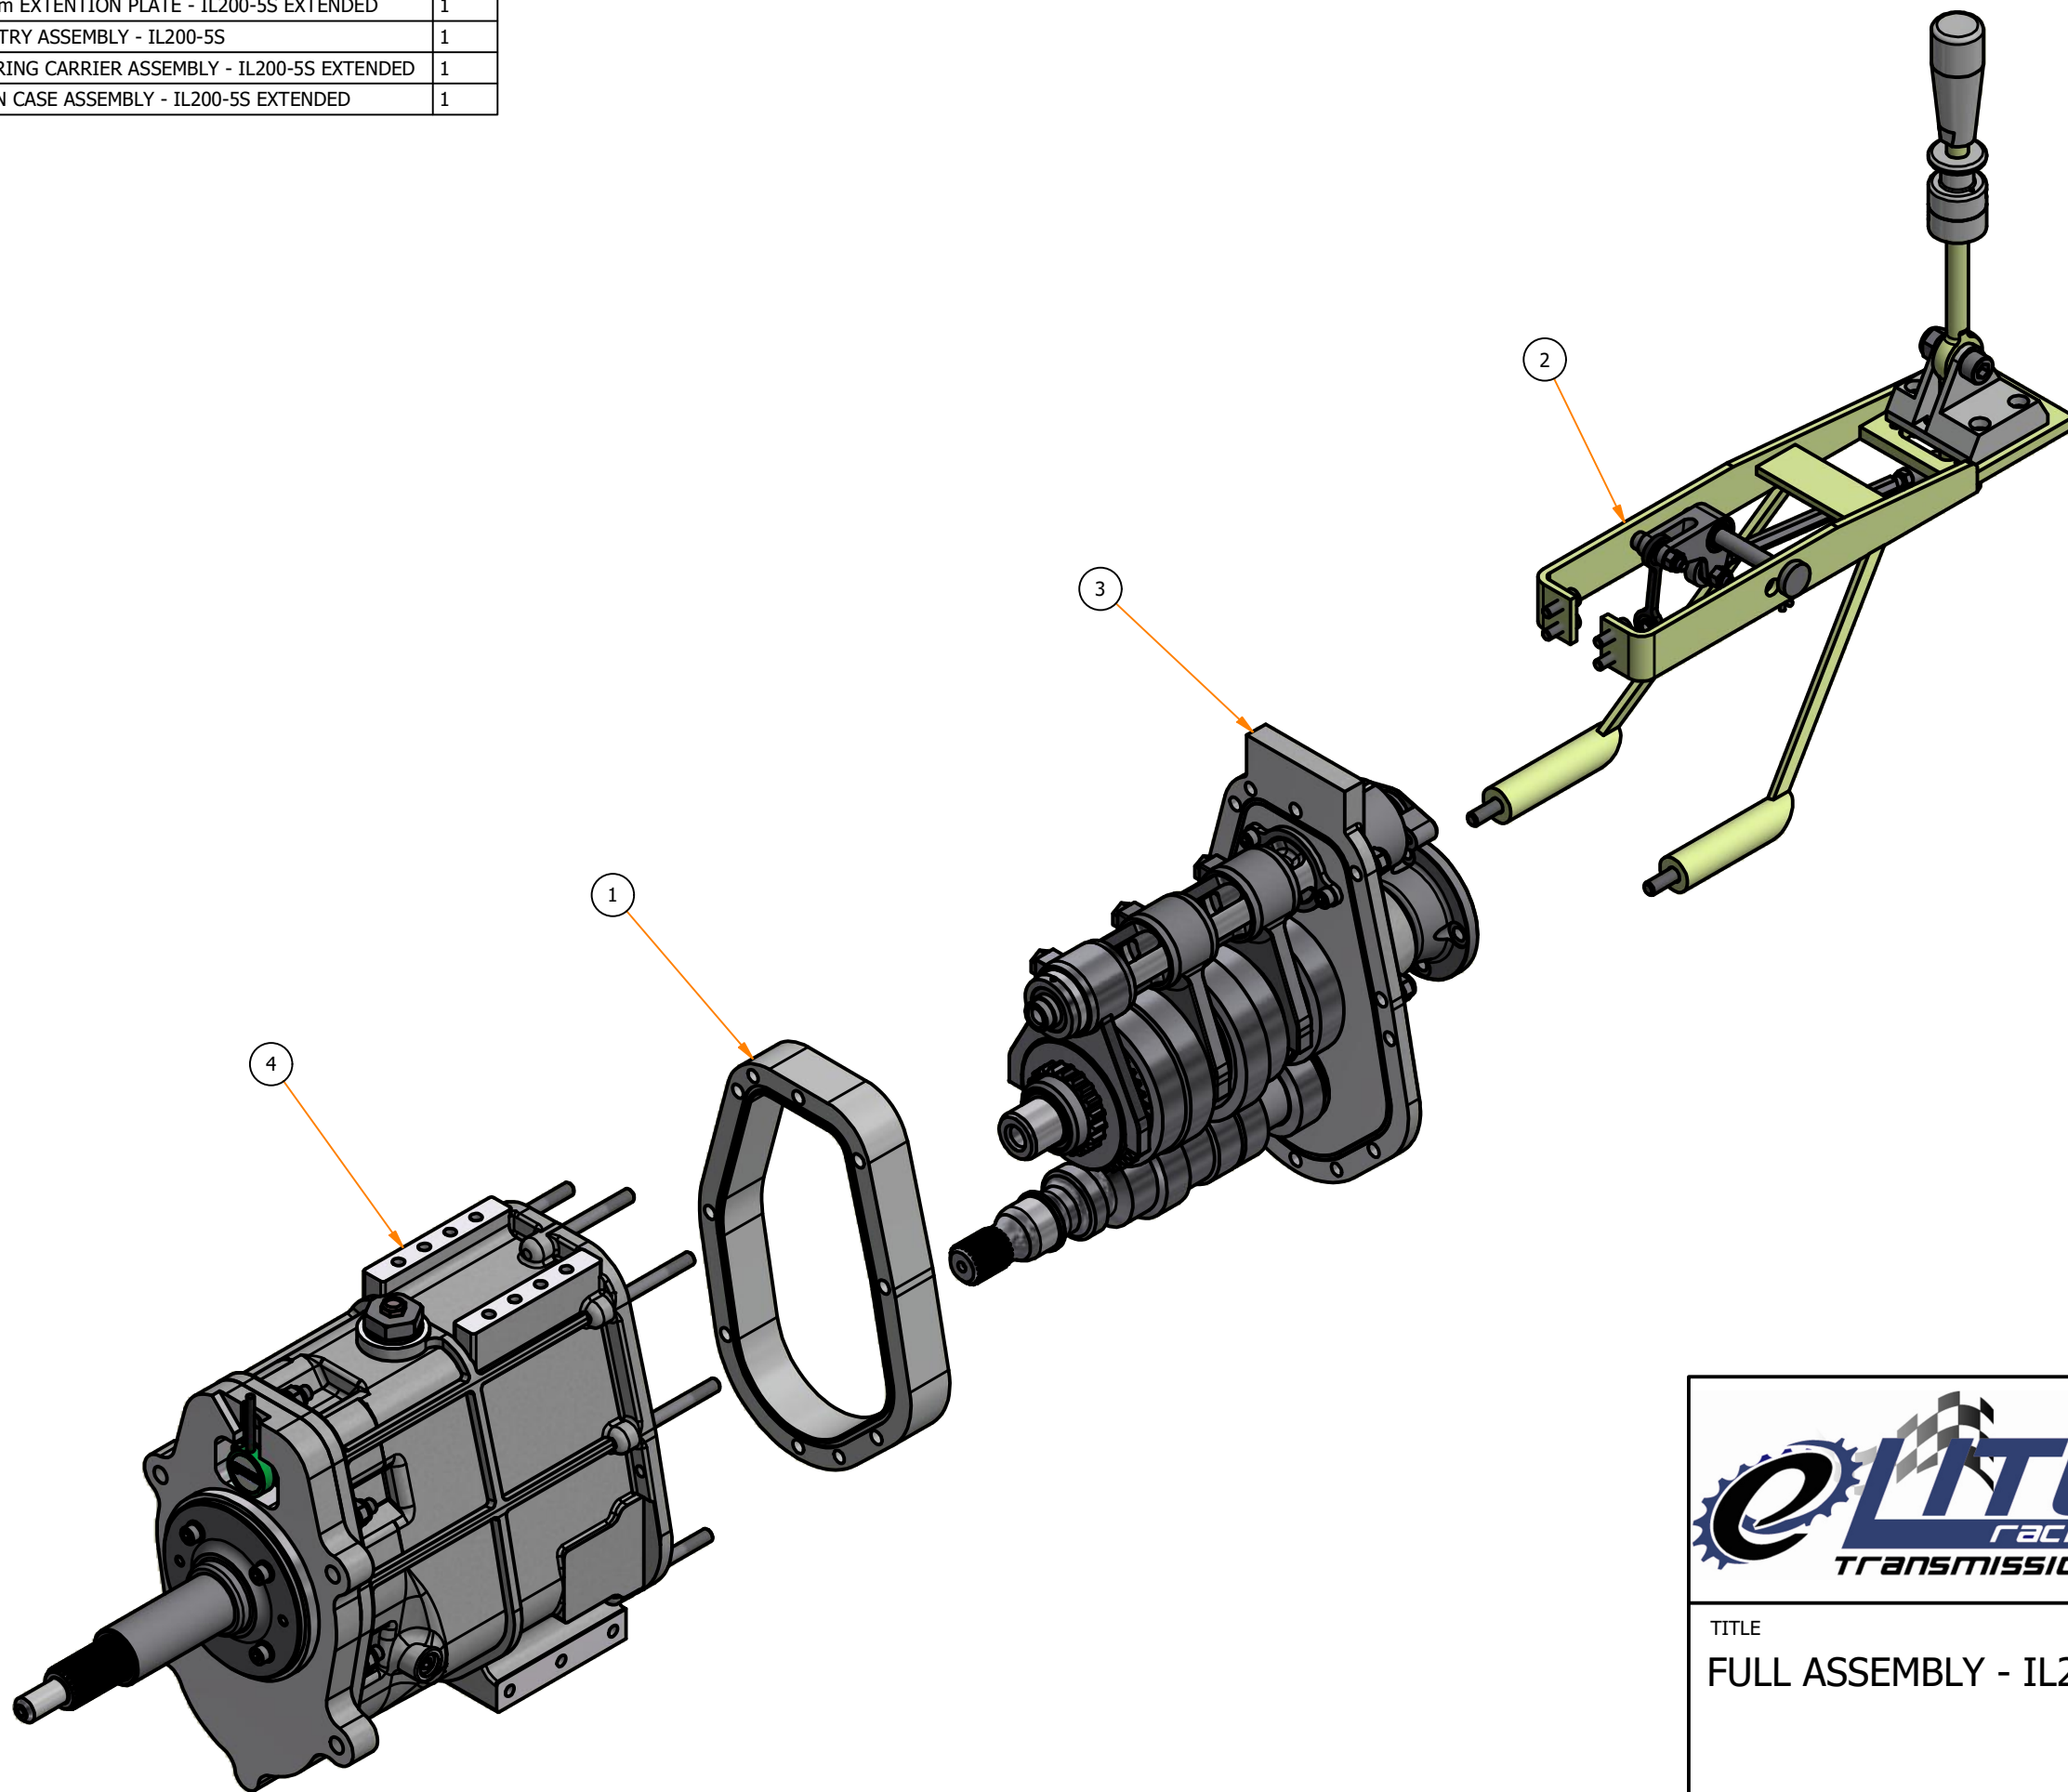

Parts List			
ITEM	PART NUMBER	TITLE	QTY
1	ERT18915	30mm EXTENTION PLATE - IL200-5S EXTENDED	1
2	ERT92774	GANTRY ASSEMBLY - IL200-5S	1
3	ERT98919	BEARING CARRIER ASSEMBLY - IL200-5S EXTENDED	1
4	ERT98920	MAIN CASE ASSEMBLY - IL200-5S EXTENDED	1

Gearworks,
Salem St.,
Etruria,
Stoke On Trent, ST1 5PR.
Tel 01782 280136,
Fax 01782 269913,
Email contact@eliteracingtransmissions.com

TITLE
FULL ASSEMBLY - IL200-5S EXTENDED

DRG. No. ERT98921

Issue
0