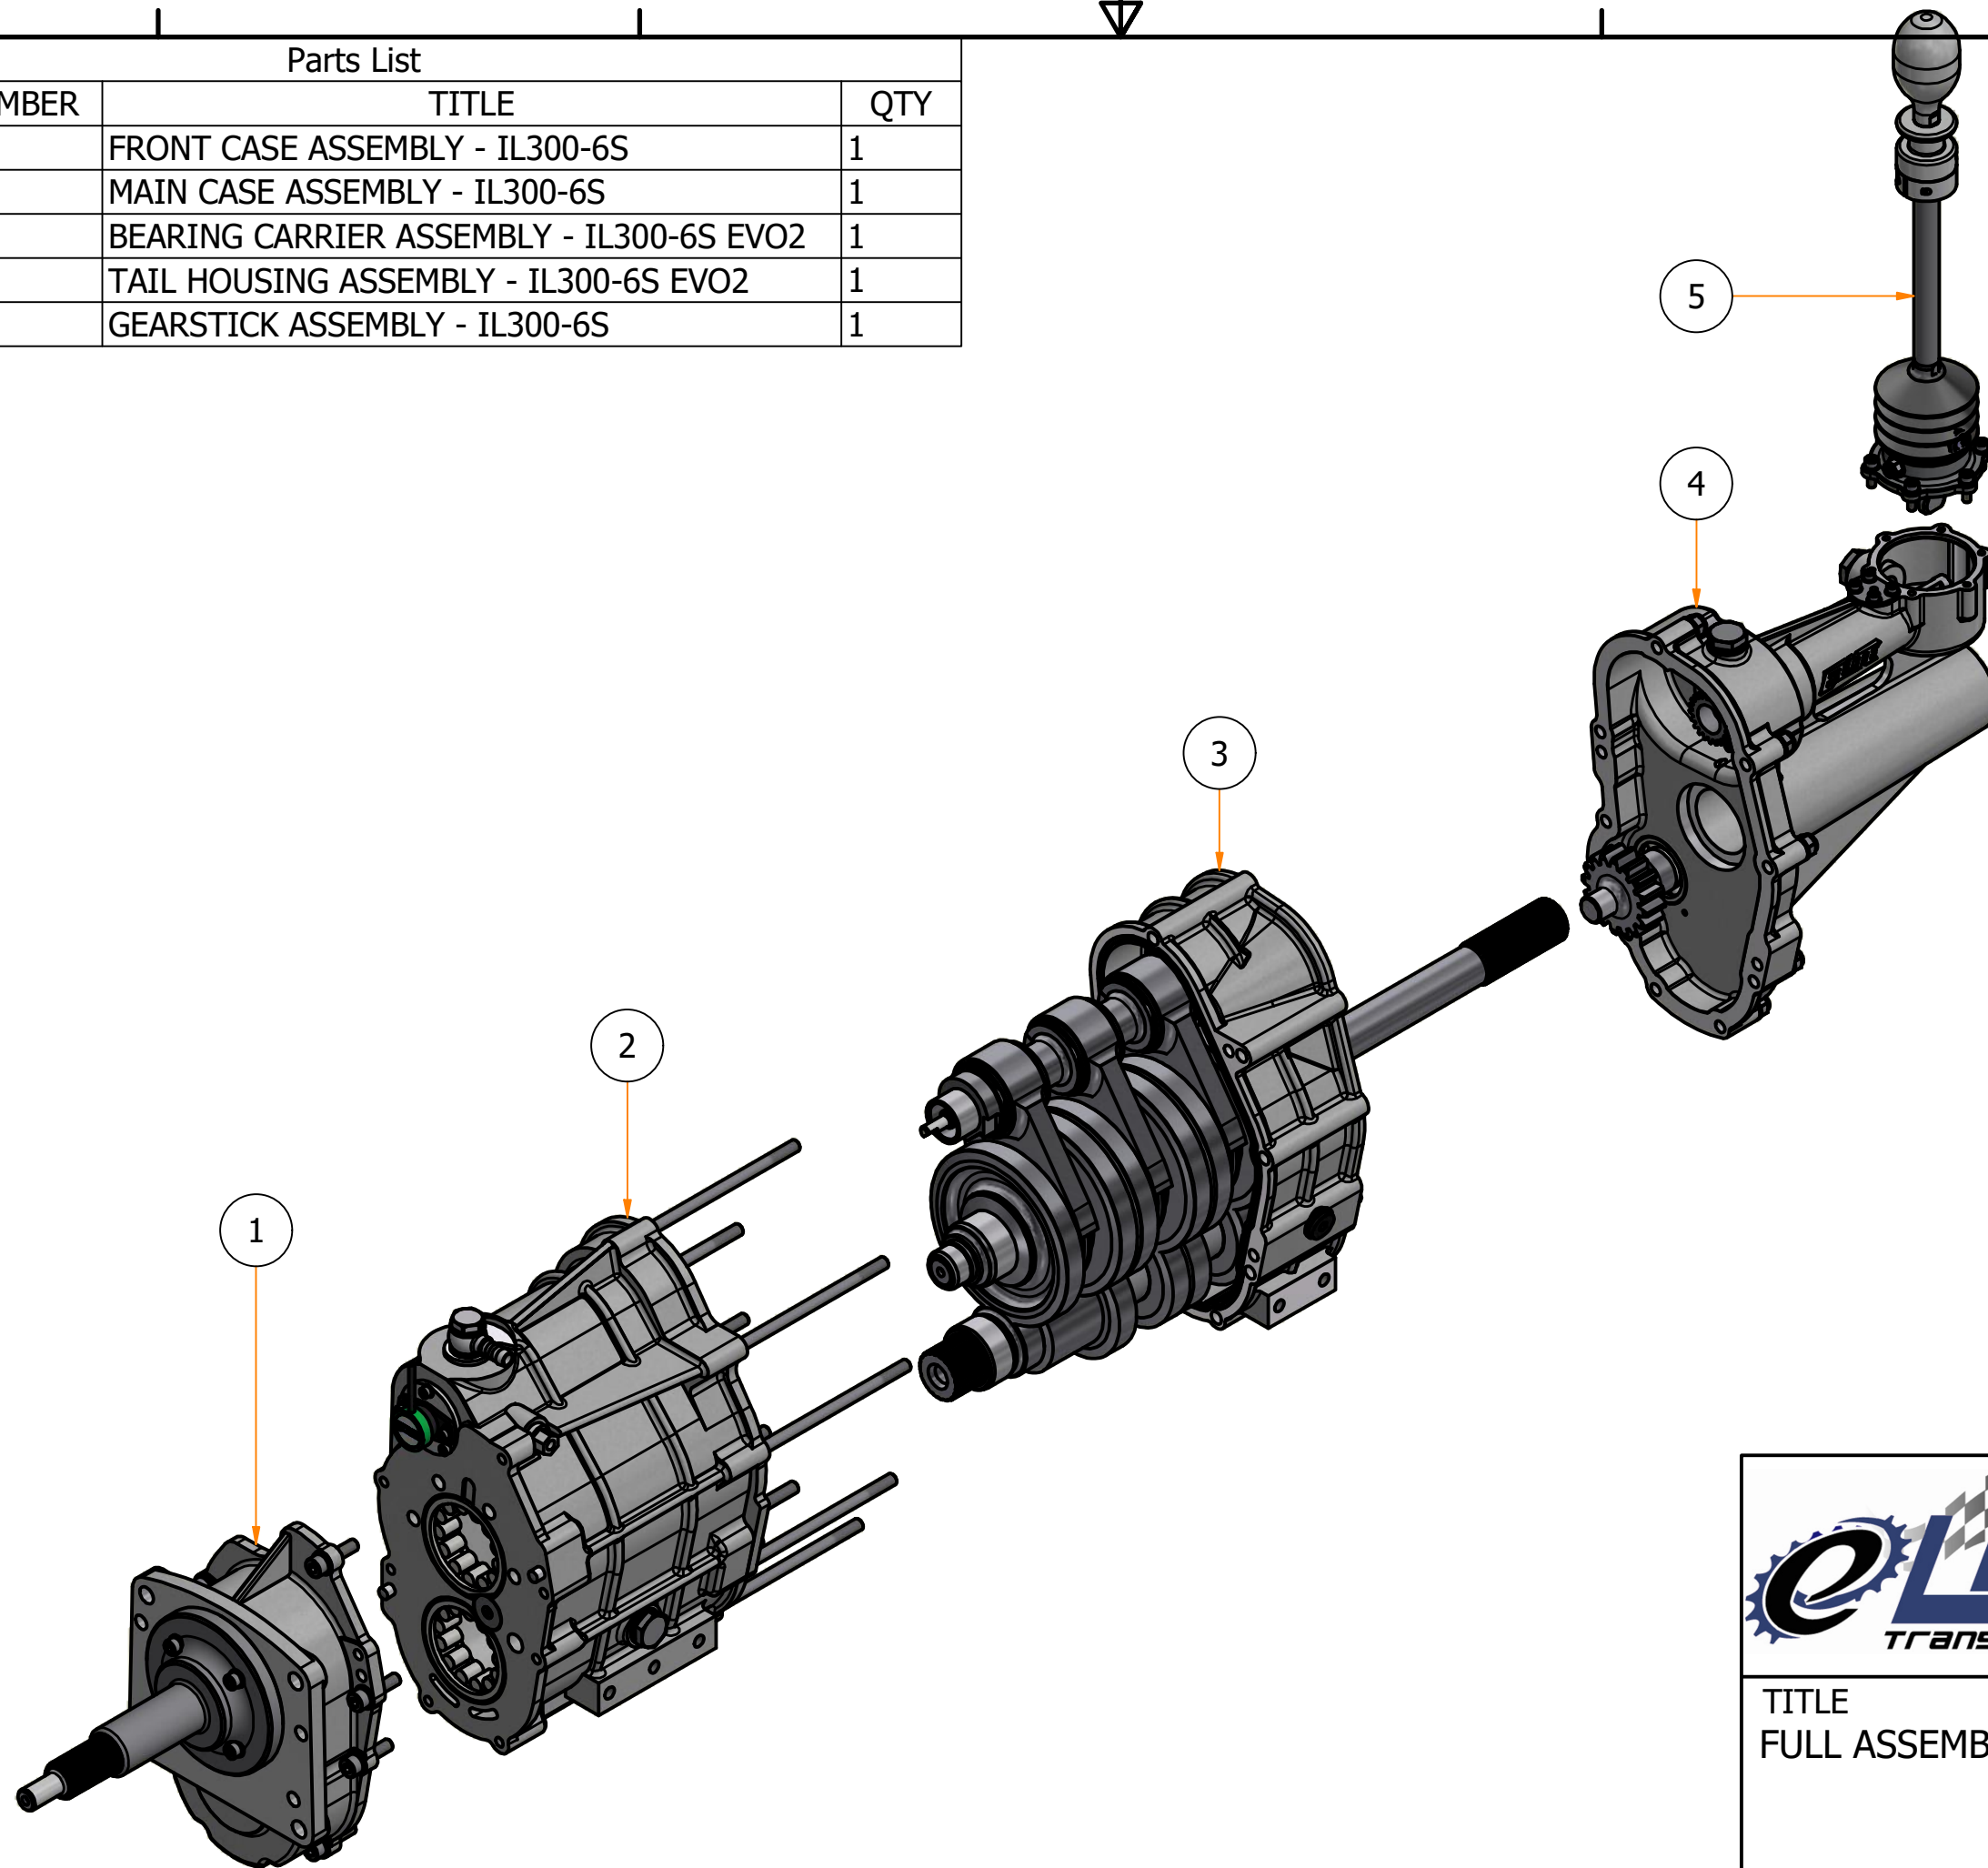

Parts List

ITEM	PART NUMBER	TITLE	QTY
1	ERT94035	FRONT CASE ASSEMBLY - IL300-6S	1
2	ERT95536	MAIN CASE ASSEMBLY - IL300-6S	1
3	ERT95637	BEARING CARRIER ASSEMBLY - IL300-6S EVO2	1
4	ERT95539	TAIL HOUSING ASSEMBLY - IL300-6S EVO2	1
5	ERT95456	GEARSTICK ASSEMBLY - IL300-6S	1

Gearworks,
Salem St.,
Etruria,
Stoke On Trent, ST1 5PR.
Tel 01782 280136,
Fax 01782 269913,
Email contact@eliteracingtransmissions.com

TITLE
FULL ASSEMBLY - IL300-6S EVO2

DRG. No. ERT95541

Issue
0