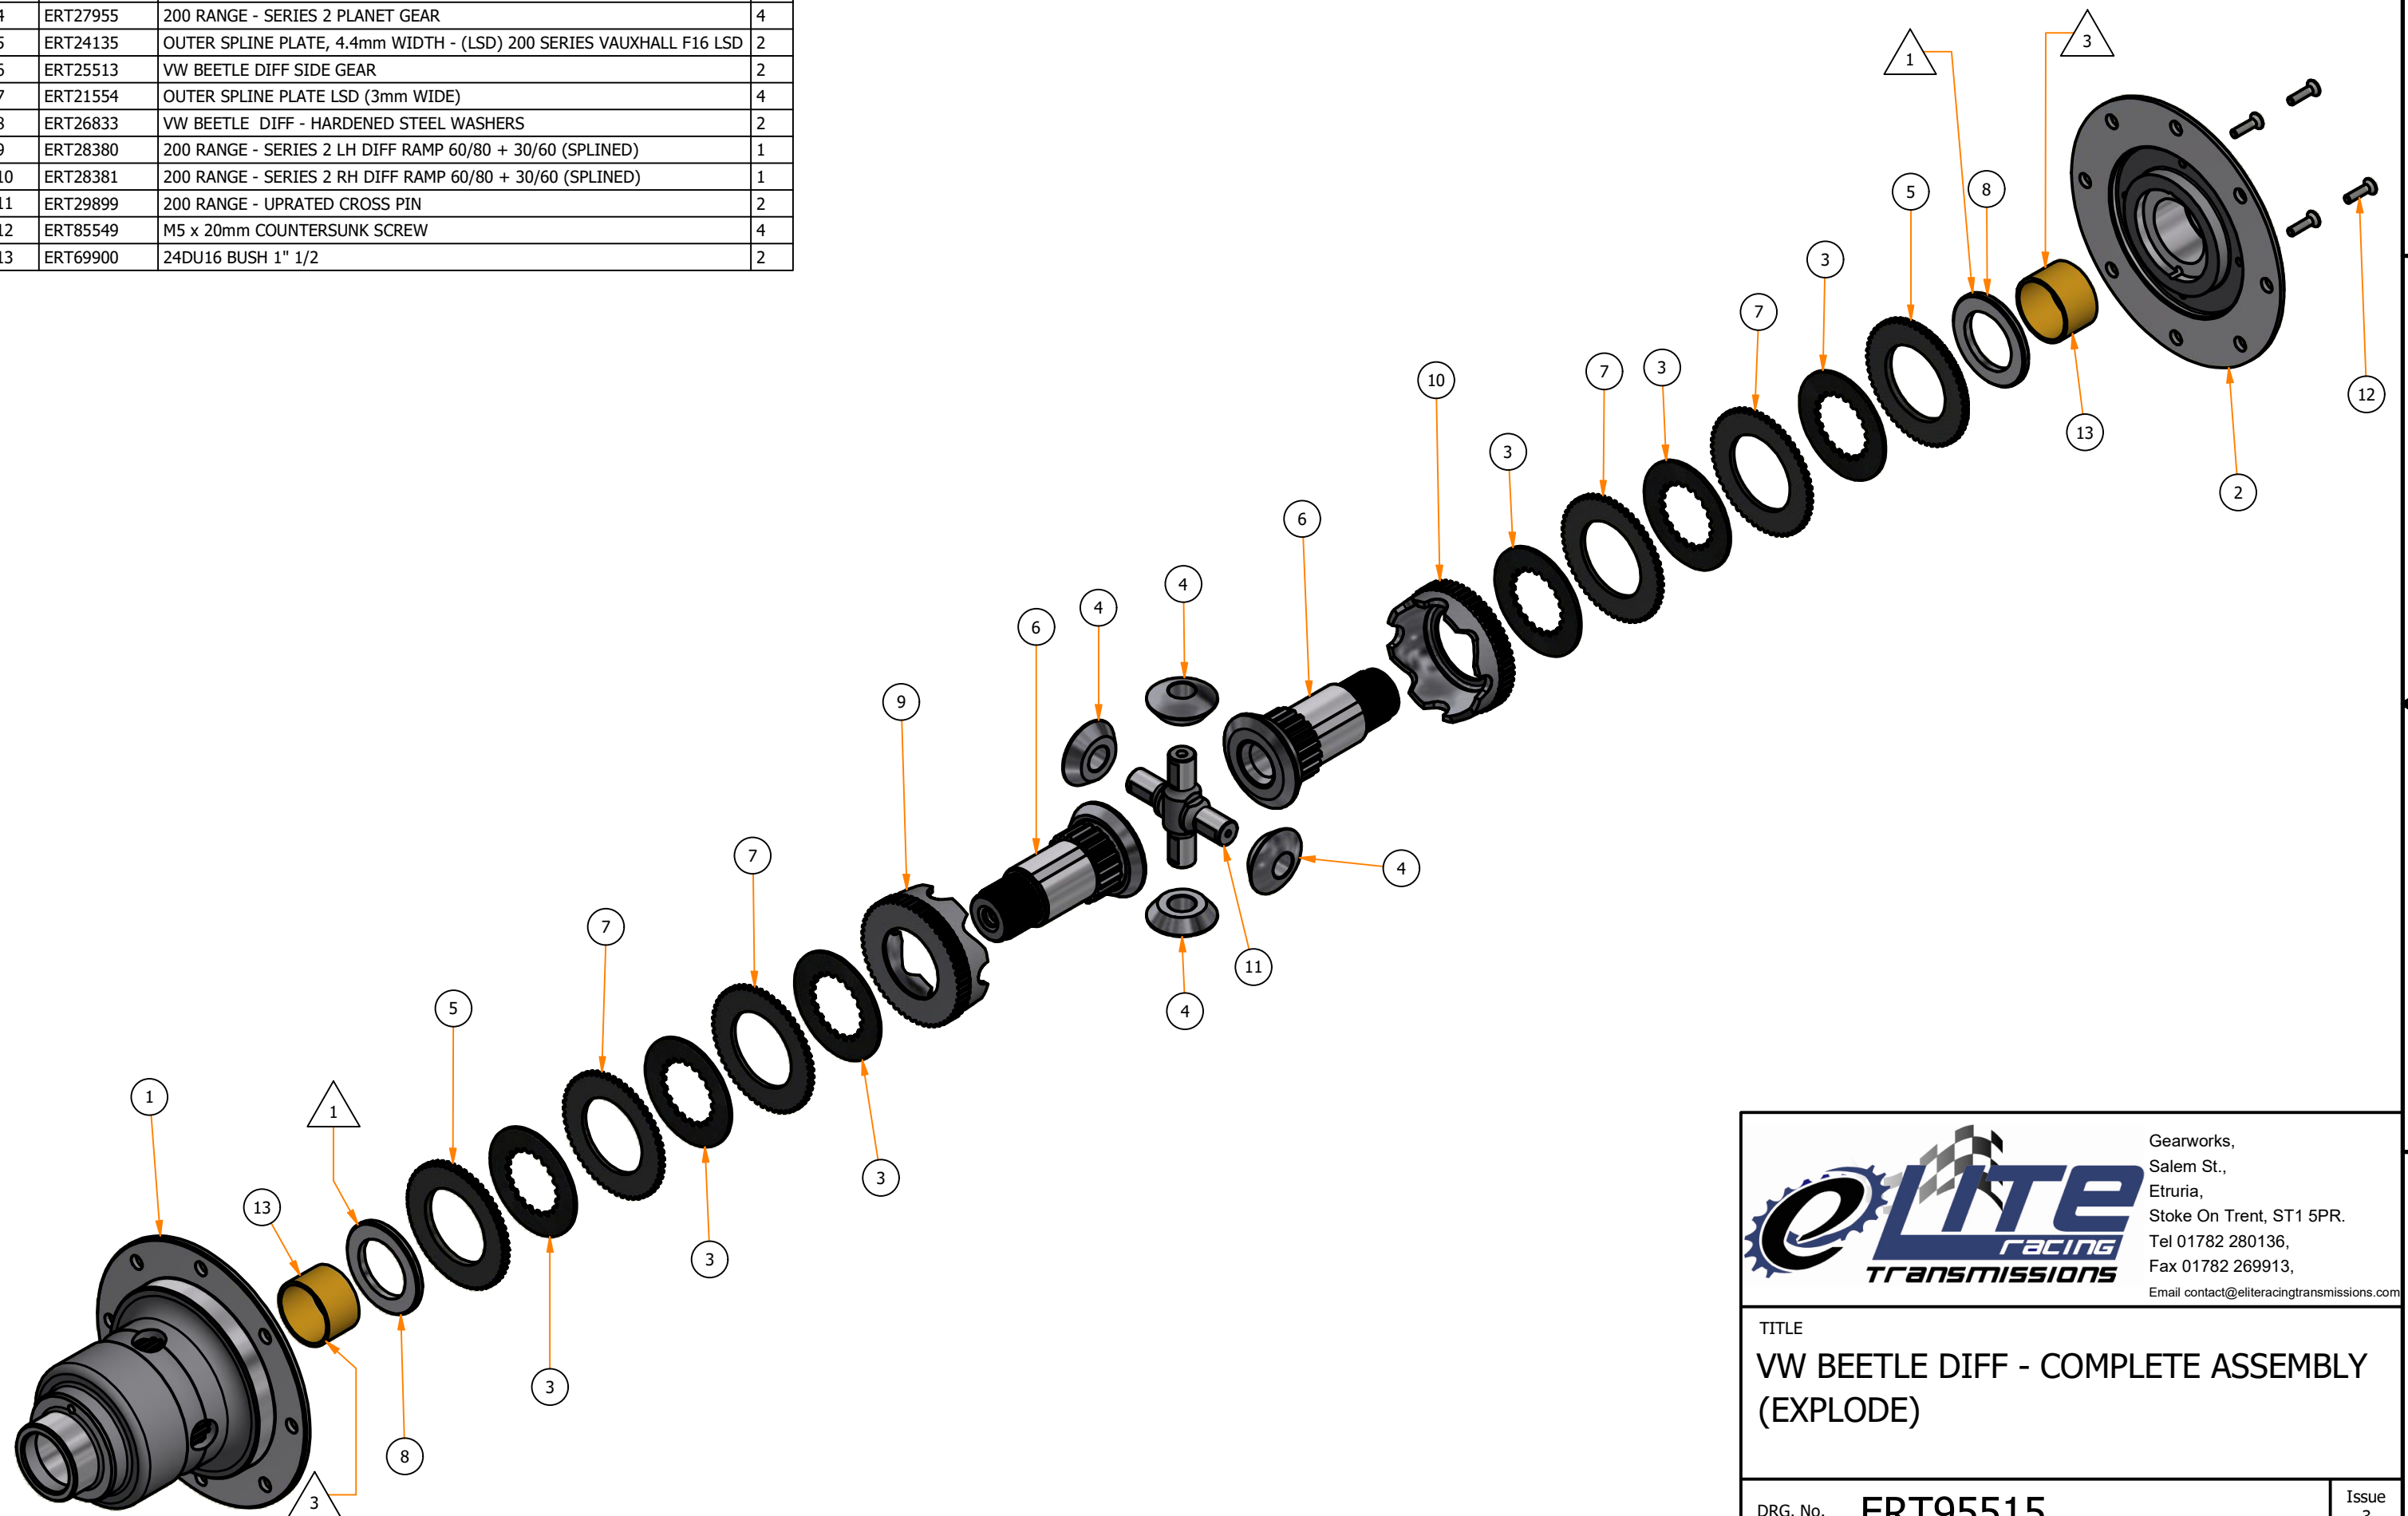

Parts List			
ITEM	PART NUMBER	TITLE	QTY
1	ERT25512	VW BEETLE DIFF MAIN BODY	1
2	ERT25511	VW BEETLE DIFF END CAP	1
3	ERT23608	INNER SPLINED PLATE - 200 SERIES 2.0mm WIDE	6
4	ERT27955	200 RANGE - SERIES 2 PLANET GEAR	4
5	ERT24135	OUTER SPLINE PLATE, 4.4mm WIDTH - (LSD) 200 SERIES VAUXHALL F16 LSD	2
6	ERT25513	VW BEETLE DIFF SIDE GEAR	2
7	ERT21554	OUTER SPLINE PLATE LSD (3mm WIDE)	4
8	ERT26833	VW BEETLE DIFF - HARDENED STEEL WASHERS	2
9	ERT28380	200 RANGE - SERIES 2 LH DIFF RAMP 60/80 + 30/60 (SPLINED)	1
10	ERT28381	200 RANGE - SERIES 2 RH DIFF RAMP 60/80 + 30/60 (SPLINED)	1
11	ERT29899	200 RANGE - UPRATED CROSS PIN	2
12	ERT85549	M5 x 20mm COUNTERSUNK SCREW	4
13	ERT69900	24DU16 BUSH 1" 1/2	2

REVISION HISTORY			
REV	DESCRIPTION	DATE	APPROVED
1	THRUST BEARINGS REPLACED WITH HARDENED STEEL WASHERS	13/09/10	MB
2	CROSS PIN ADDED, RAMPS AND PLANET GEARS CHANGED	06/09/2012	AH
3	DU BUSH ADDED	09/05/2013	MB

TITLE  
**VW BEETLE DIFF - COMPLETE ASSEMBLY  
 (EXPLODE)**

DRG. No. **ERT95515** Issue 3