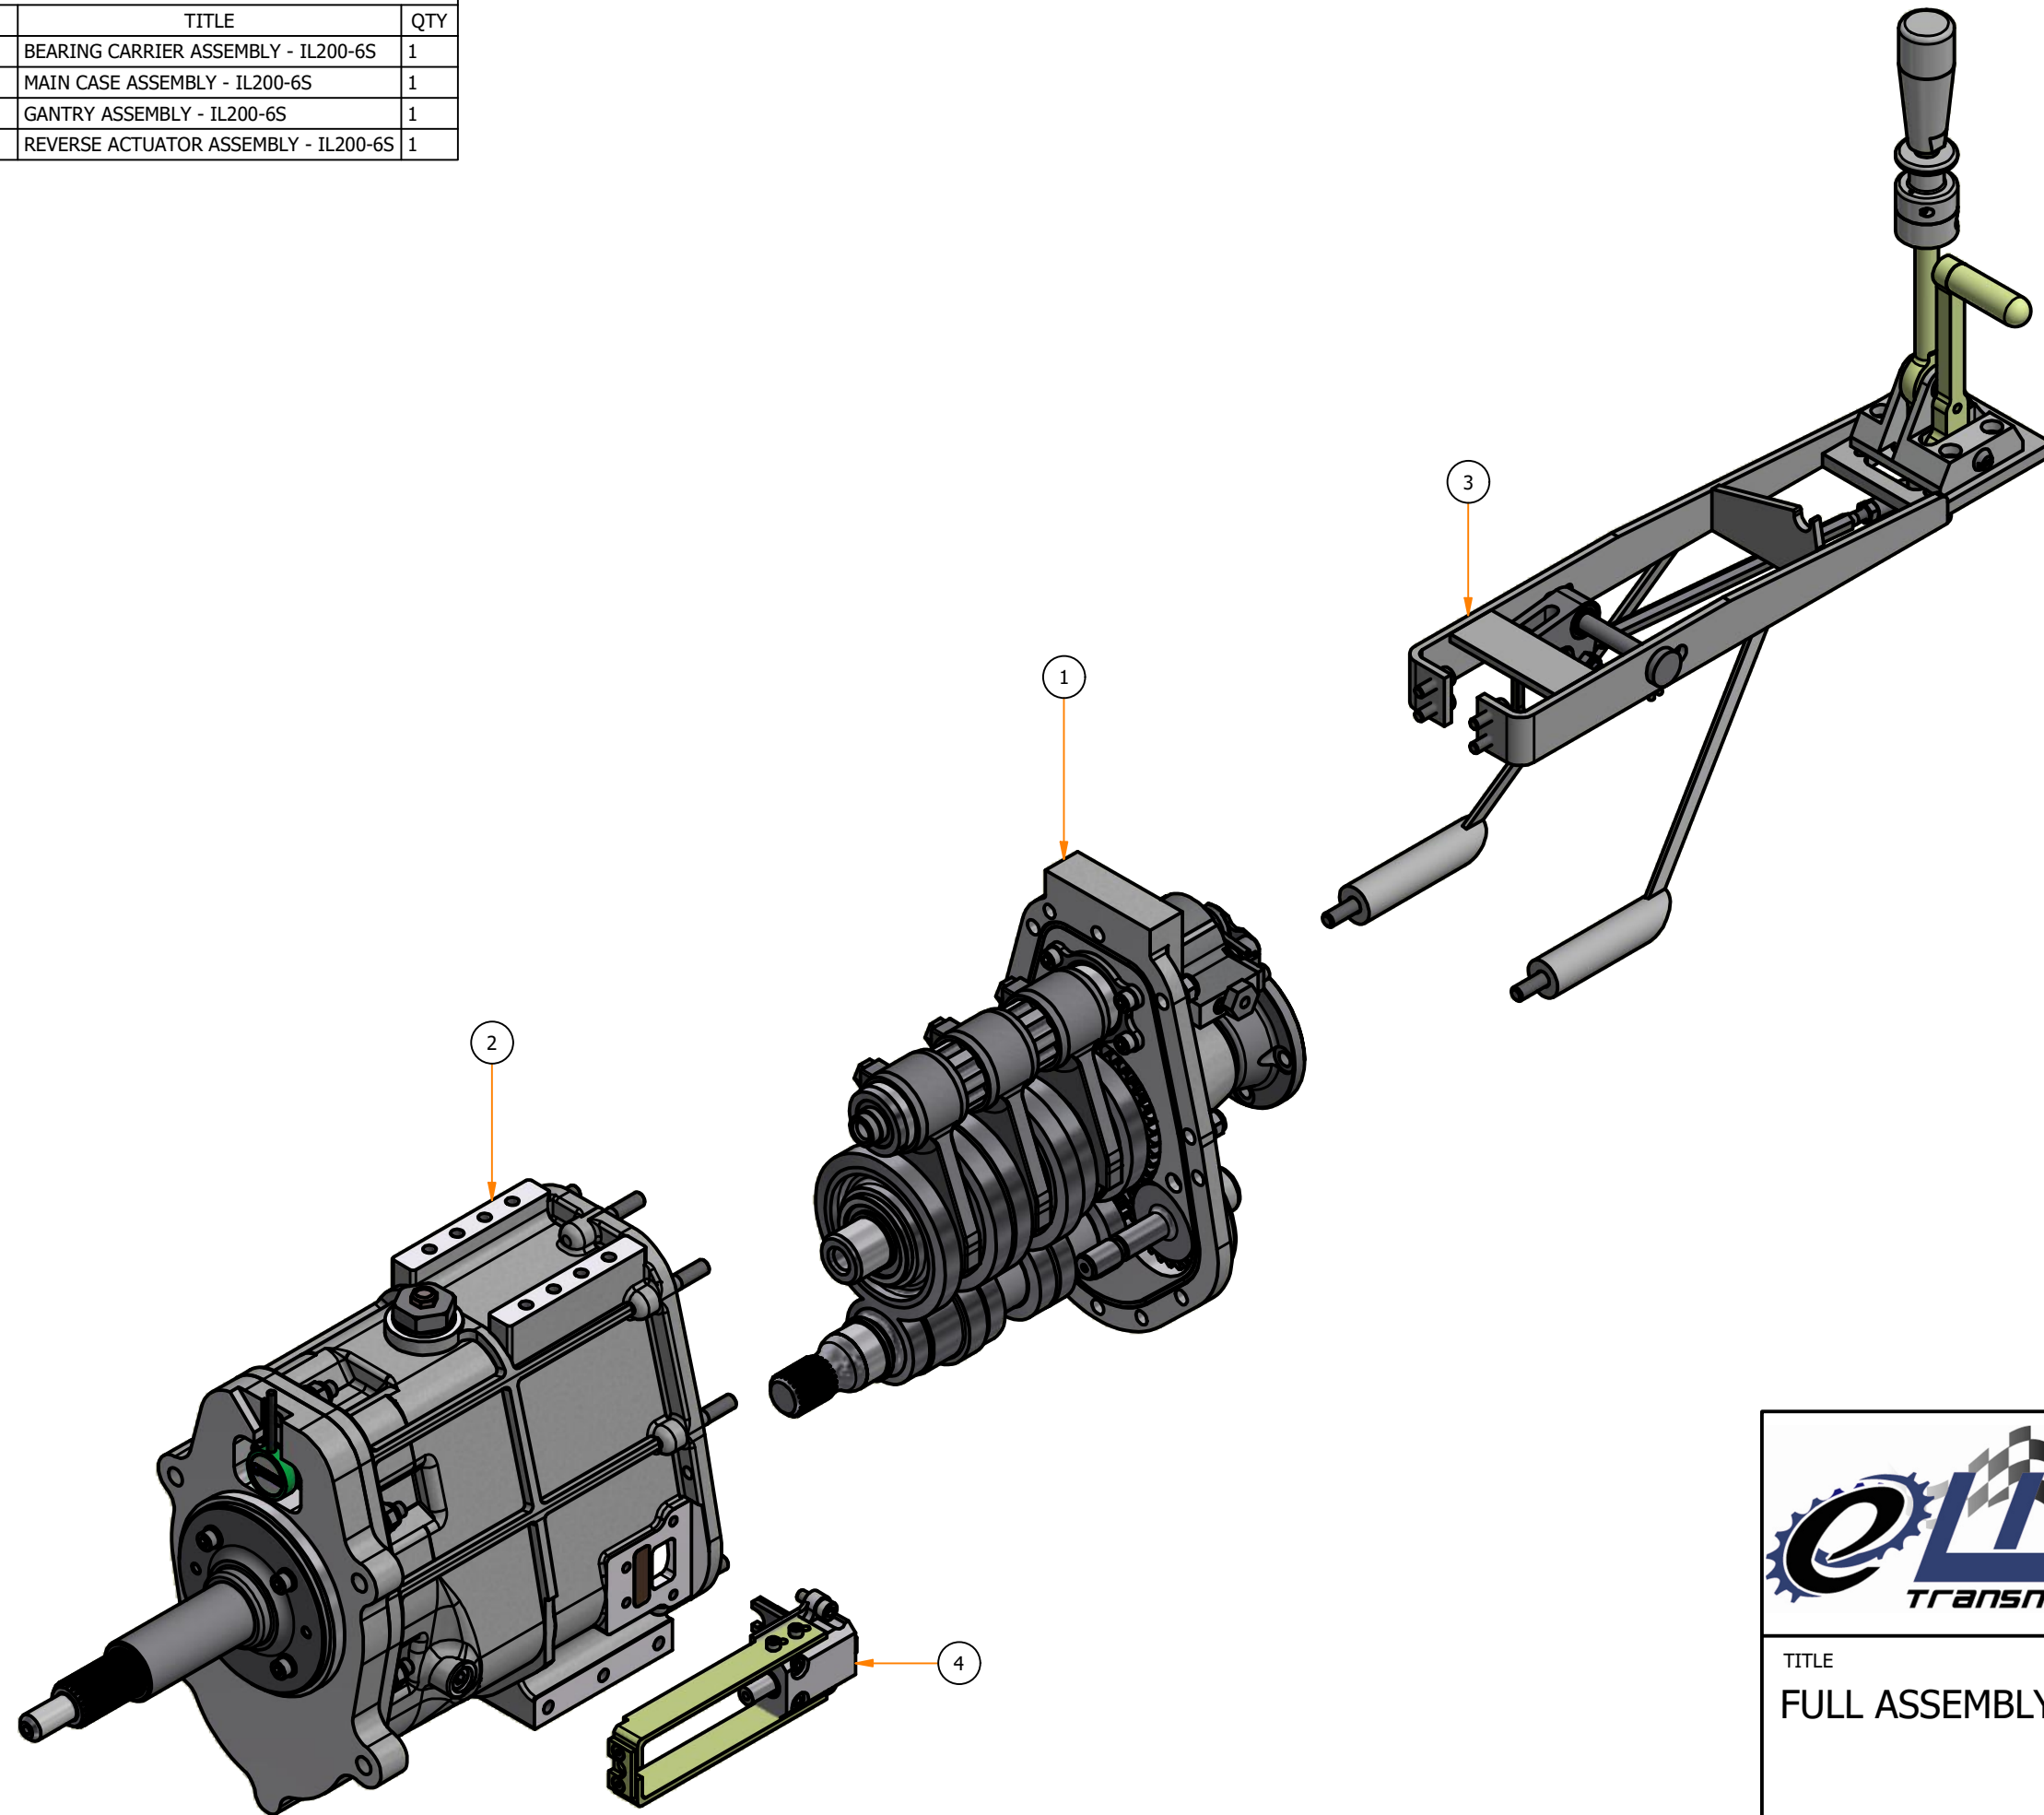

Parts List			
ITEM	PART NUMBER	TITLE	QTY
1	ERT92851	BEARING CARRIER ASSEMBLY - IL200-6S	1
2	ERT92849	MAIN CASE ASSEMBLY - IL200-6S	1
3	ERT92845	GANTRY ASSEMBLY - IL200-6S	1
4	ERT92848	REVERSE ACTUATOR ASSEMBLY - IL200-6S	1

Gearworks,  
 Salem St.,  
 Etruria,  
 Stoke On Trent, ST1 5PR.  
 Tel 01782 280136,  
 Fax 01782 269913,  
 Email [contact@eliteracingtransmissions.com](mailto:contact@eliteracingtransmissions.com)

TITLE  
**FULL ASSEMBLY - IL200-6S**

DRG. No. **ERT92844**
Issue  
0