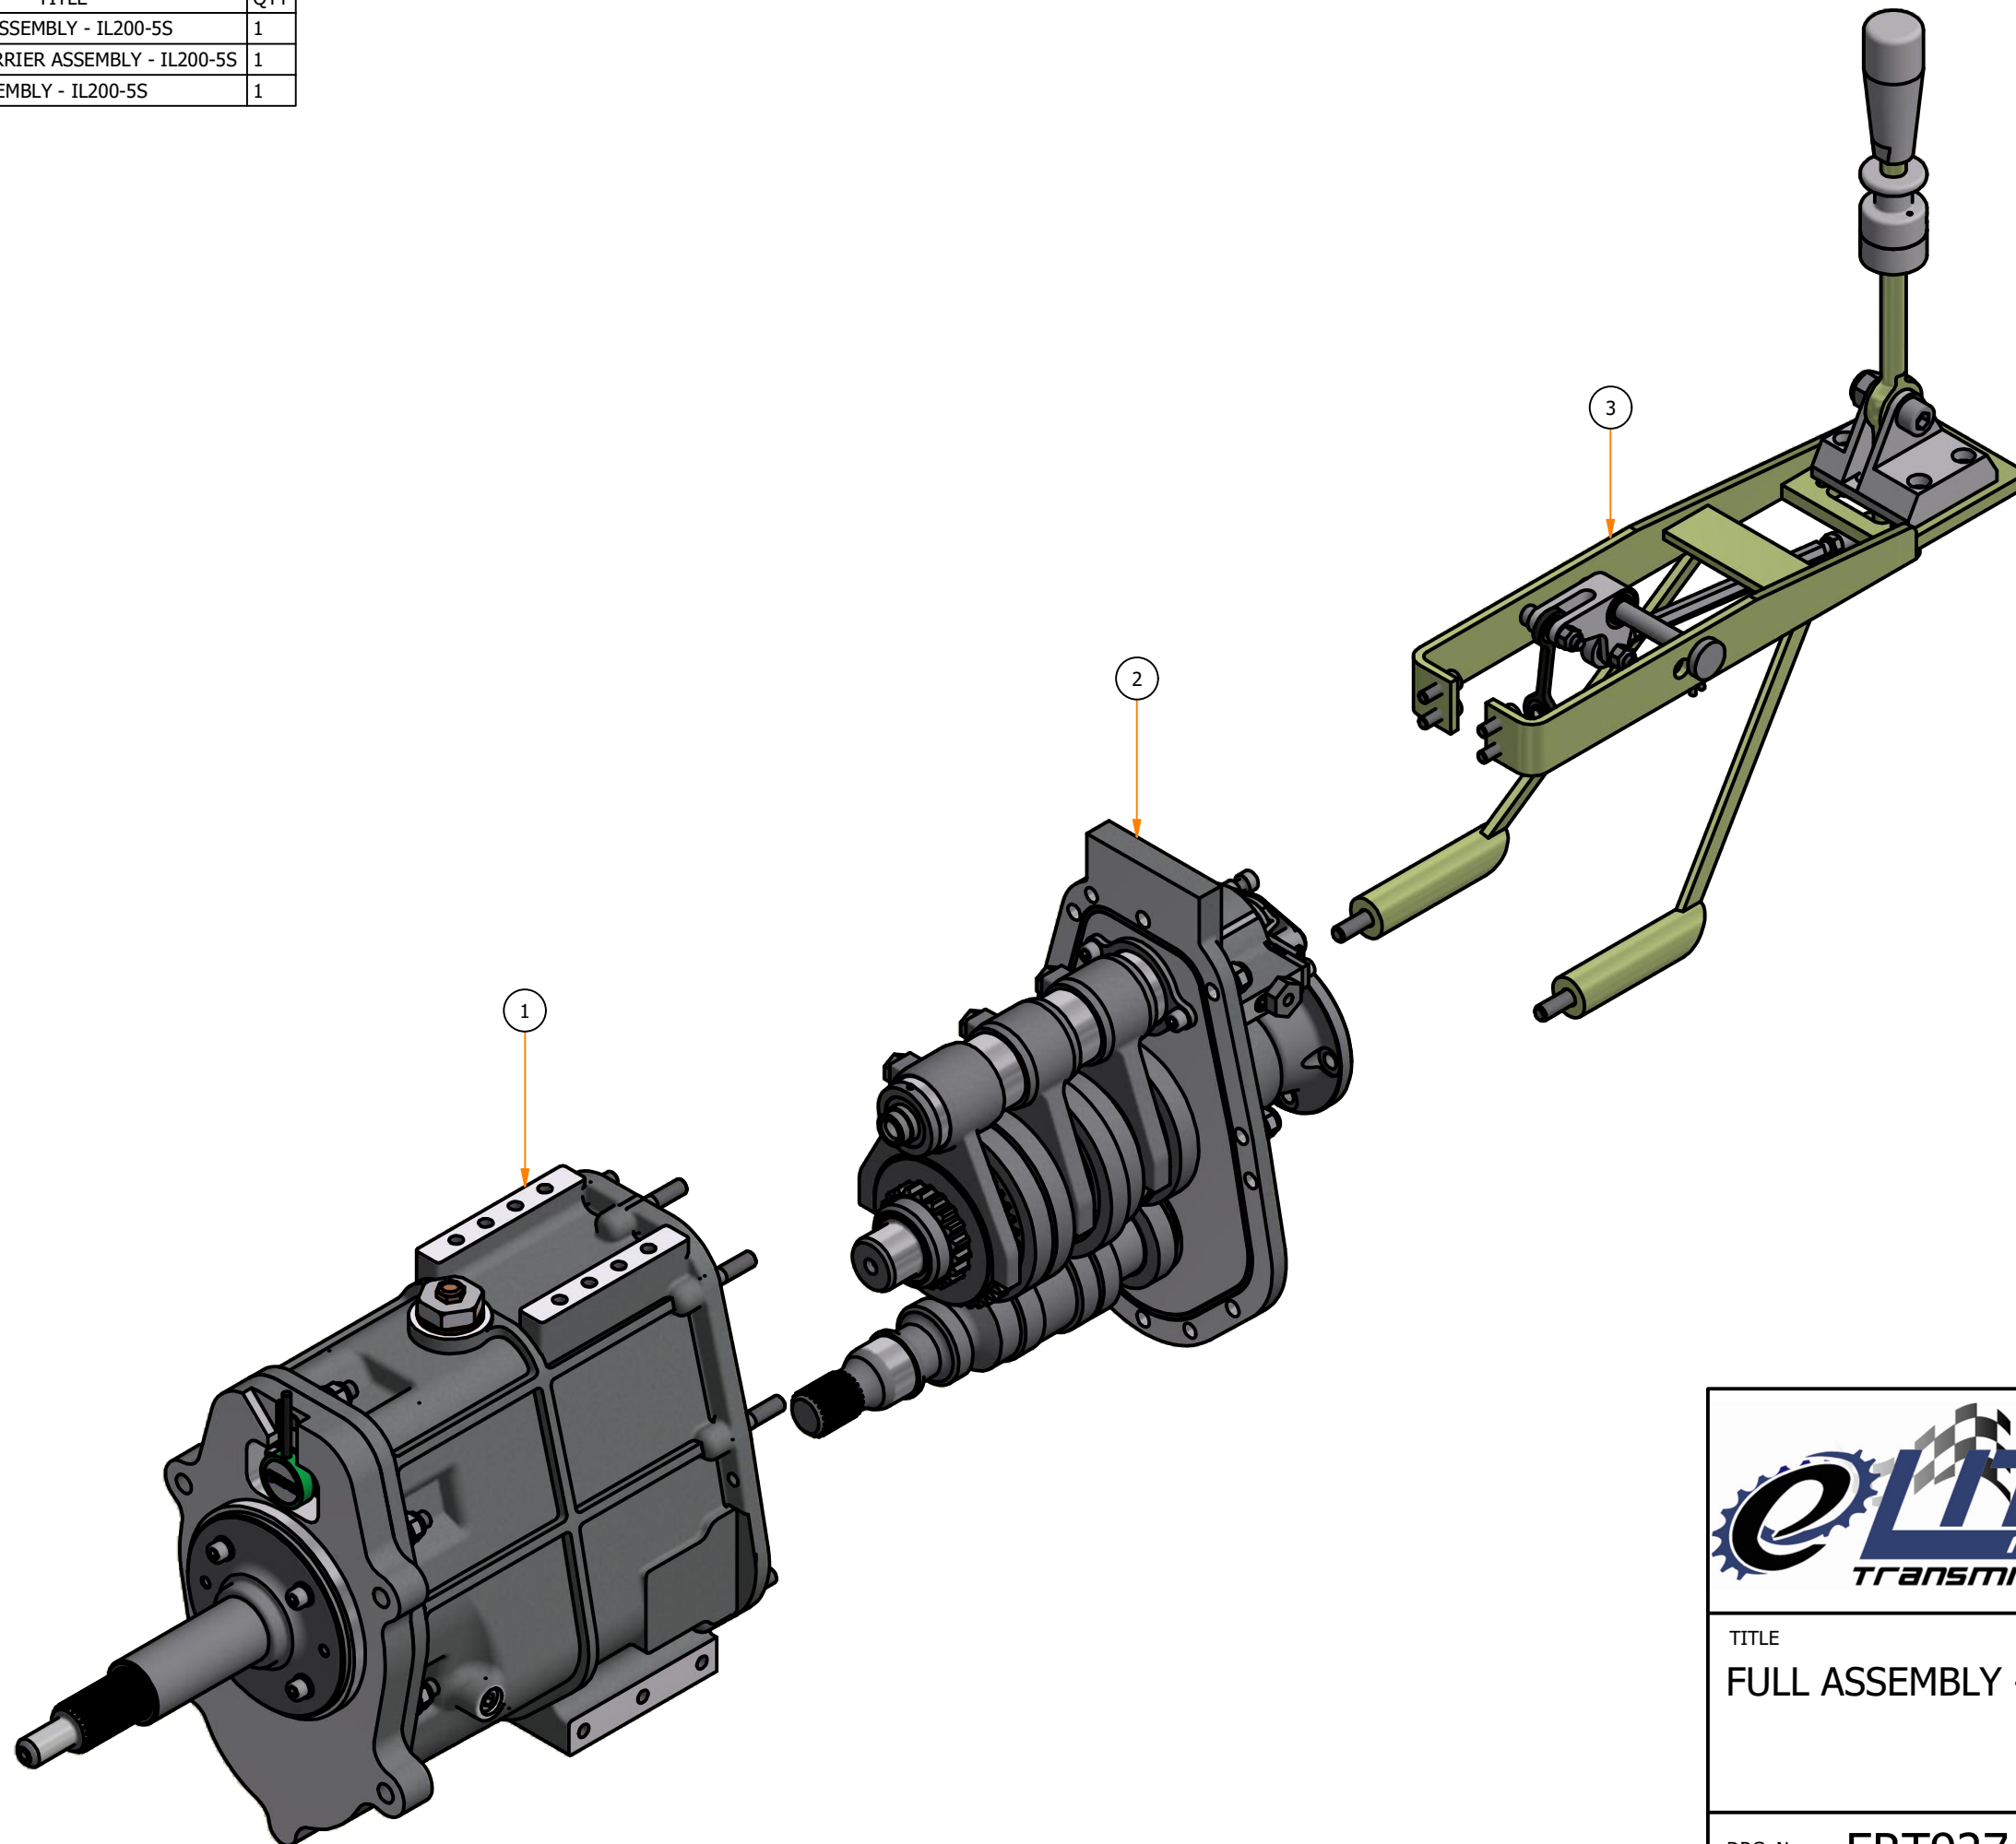

Parts List			
ITEM	PART NUMBER	TITLE	QTY
1	ERT92748	MAIN CASE ASSEMBLY - IL200-5S	1
2	ERT92741	BEARING CARRIER ASSEMBLY - IL200-5S	1
3	ERT92774	GANTRY ASSEMBLY - IL200-5S	1

Gearworks,
Salem St.,
Etruria,
Stoke On Trent, ST1 5PR.
Tel 01782 280136,
Fax 01782 269913,
Email contact@eliteracingtransmissions.com

TITLE
FULL ASSEMBLY - IL200-5S

DRG. No. ERT92749

Issue
0