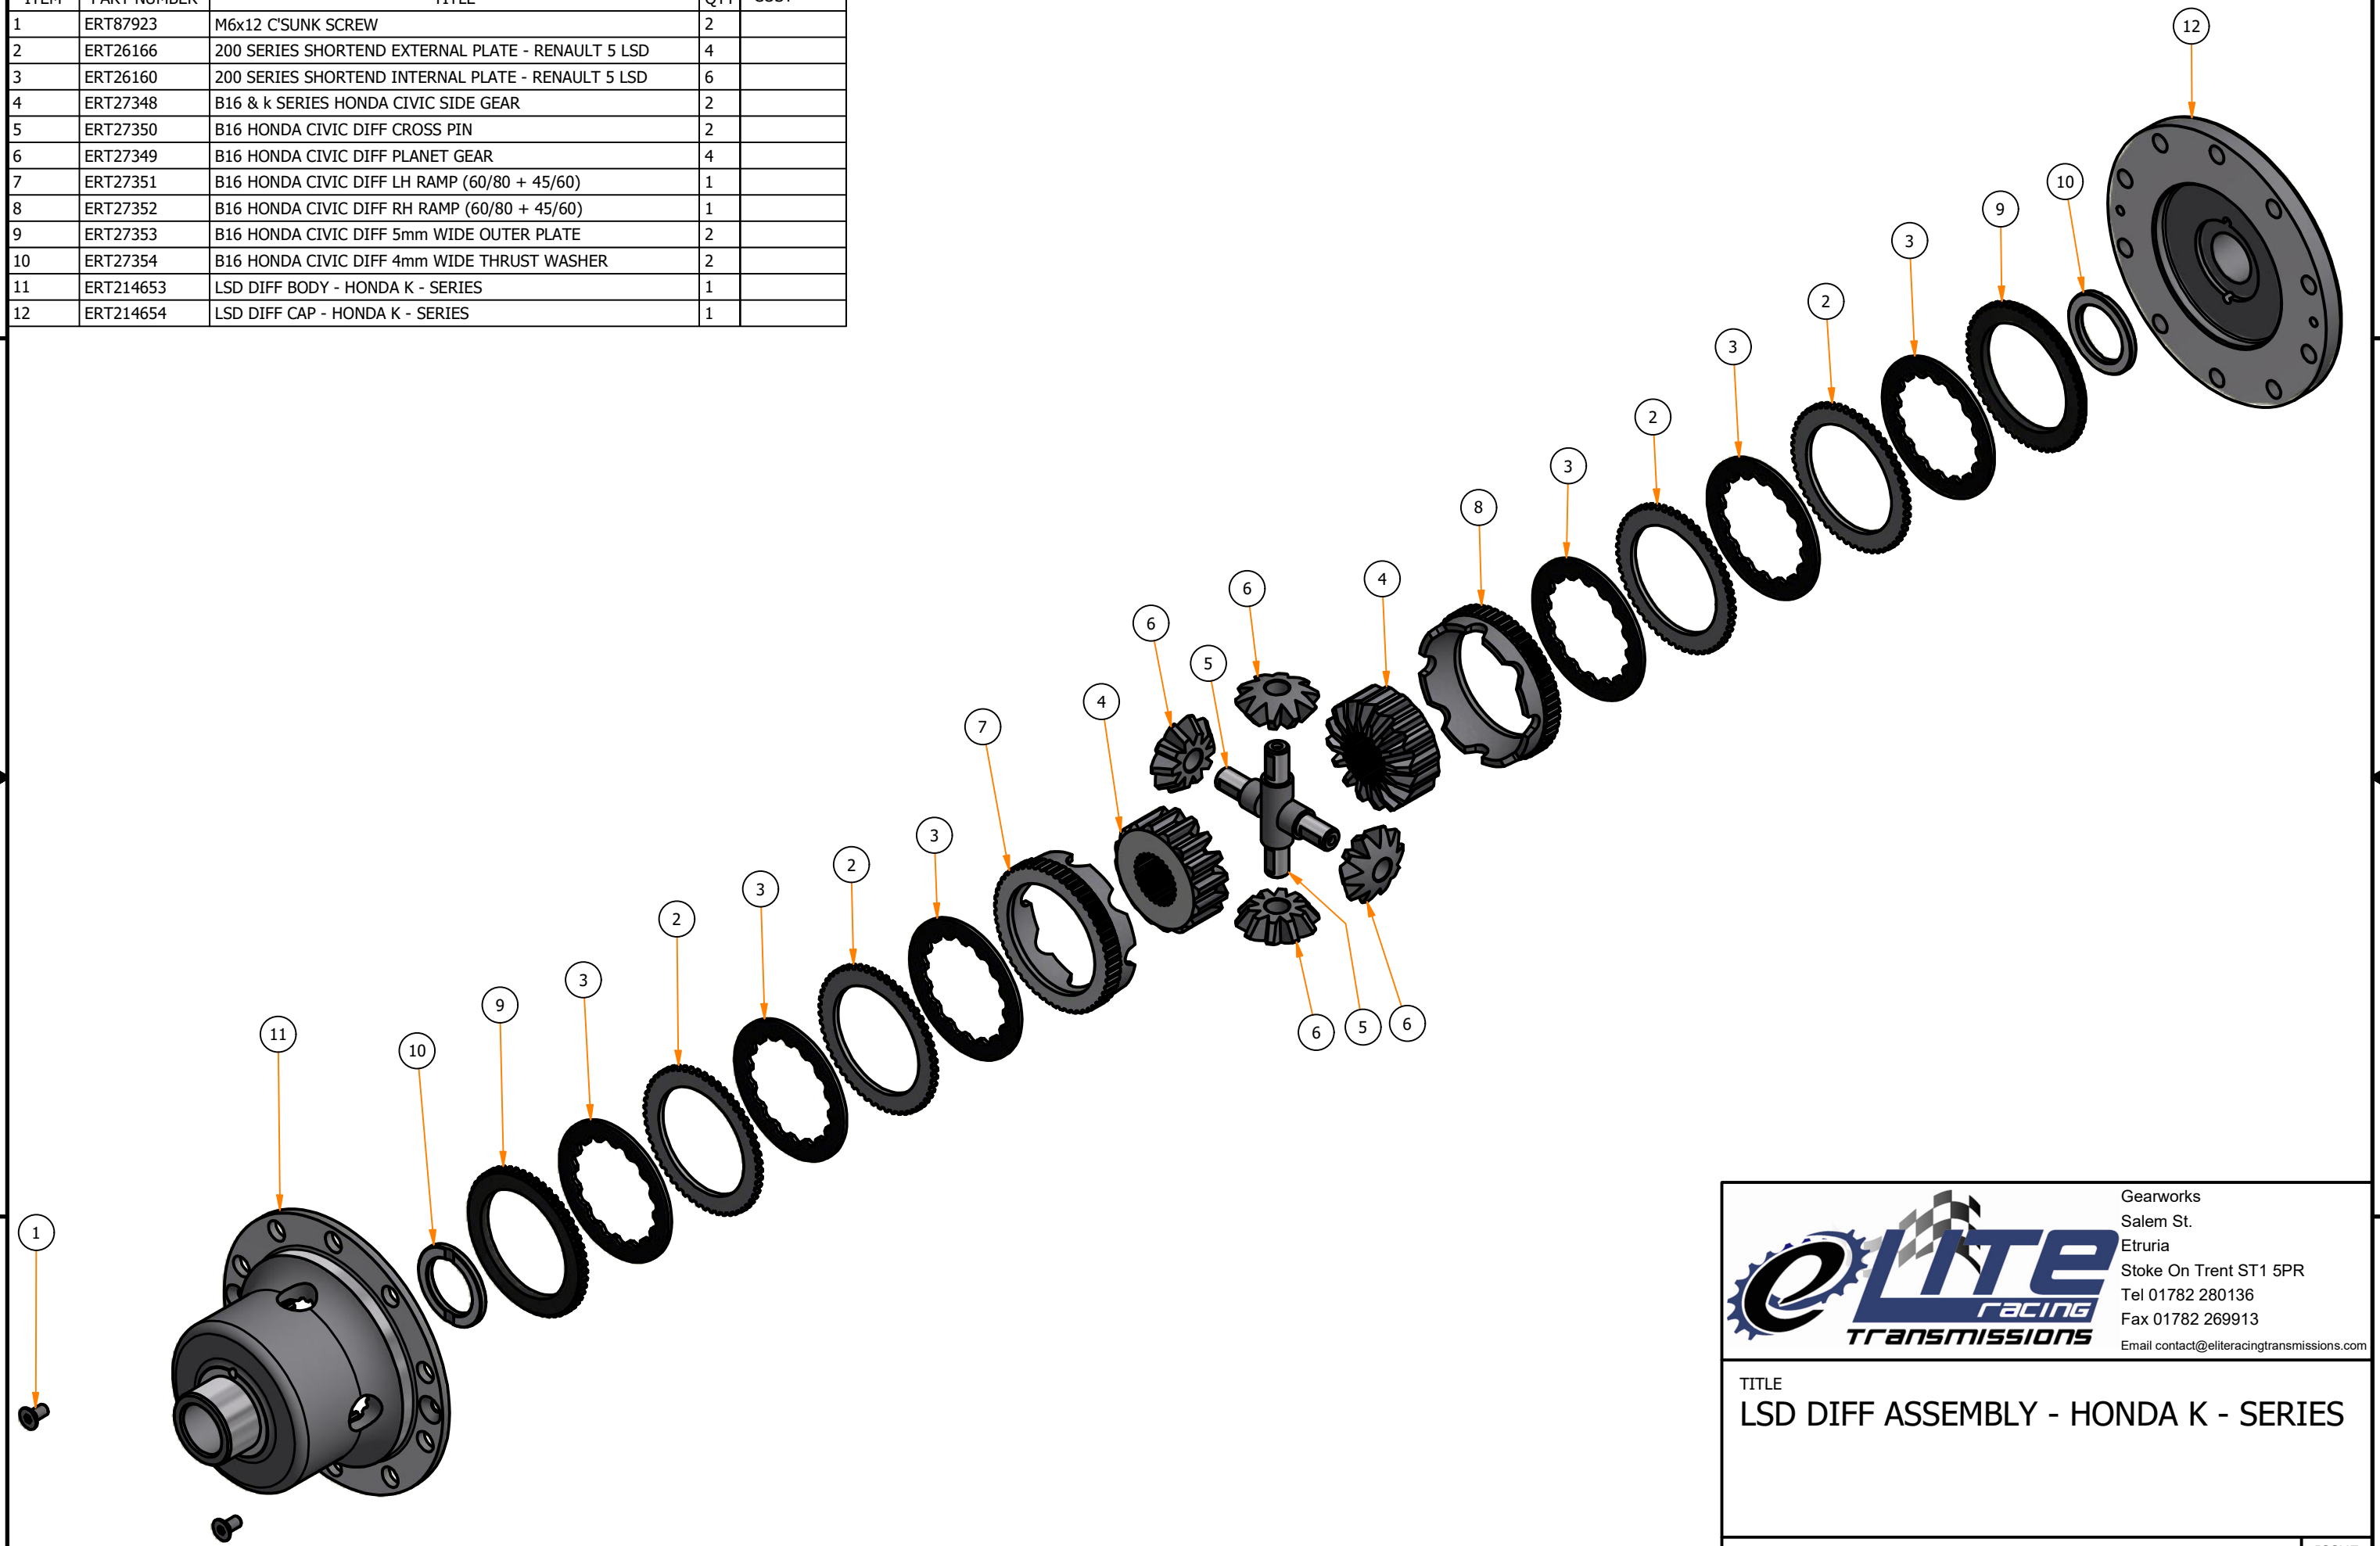

Parts List

| ITEM | PART NUMBER | TITLE  | QTY | COST |
|------|-------------|--|-----|------|
| 1    | ERT87923    | M6x12 C'SUNK SCREW                                 | 2   |      |
| 2    | ERT26166    | 200 SERIES SHORTEND EXTERNAL PLATE - RENAULT 5 LSD | 4   |      |
| 3    | ERT26160    | 200 SERIES SHORTEND INTERNAL PLATE - RENAULT 5 LSD | 6   |      |
| 4    | ERT27348    | B16 & k SERIES HONDA CIVIC SIDE GEAR               | 2   |      |
| 5    | ERT27350    | B16 HONDA CIVIC DIFF CROSS PIN                     | 2   |      |
| 6    | ERT27349    | B16 HONDA CIVIC DIFF PLANET GEAR                   | 4   |      |
| 7    | ERT27351    | B16 HONDA CIVIC DIFF LH RAMP (60/80 + 45/60)       | 1   |      |
| 8    | ERT27352    | B16 HONDA CIVIC DIFF RH RAMP (60/80 + 45/60)       | 1   |      |
| 9    | ERT27353    | B16 HONDA CIVIC DIFF 5mm WIDE OUTER PLATE          | 2   |      |
| 10   | ERT27354    | B16 HONDA CIVIC DIFF 4mm WIDE THRUST WASHER        | 2   |      |
| 11   | ERT214653   | LSD DIFF BODY - HONDA K - SERIES                   | 1   |      |
| 12   | ERT214654   | LSD DIFF CAP - HONDA K - SERIES                    | 1   |      |

 Gearworks  
 Salem St.  
 Etruria  
 Stoke On Trent ST1 5PR  
 Tel 01782 280136  
 Fax 01782 269913  
 Email [contact@eliteracingtransmissions.com](mailto:contact@eliteracingtransmissions.com)

TITLE  
**LSD DIFF ASSEMBLY - HONDA K - SERIES**