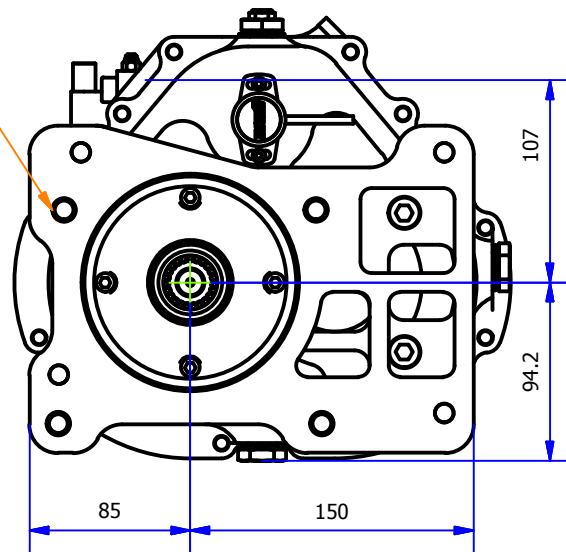

LEVER SHIFT DIRECTION

← UP SHIFT DOWN SHIFT →

DRY WEIGHT: 26.5 Kg  
WET WEIGHT: 28.6 Kg

OIL CAPACITY: 1.5 LITRE

TYPE-9  
MOUNTING  
HOLES

Gearworks,  
Salem St.,  
Etruria,  
Stoke On Trent, ST1 5PR.  
Tel 01782 280136,  
Fax 01782 269913,  
Email [contact@eliteracingtransmissions.com](mailto:contact@eliteracingtransmissions.com)

TITLE  
FULL ASSEMBLY - IL230-3S  
INSTALLATION

DRG. No. ERT914093

Issue  
0