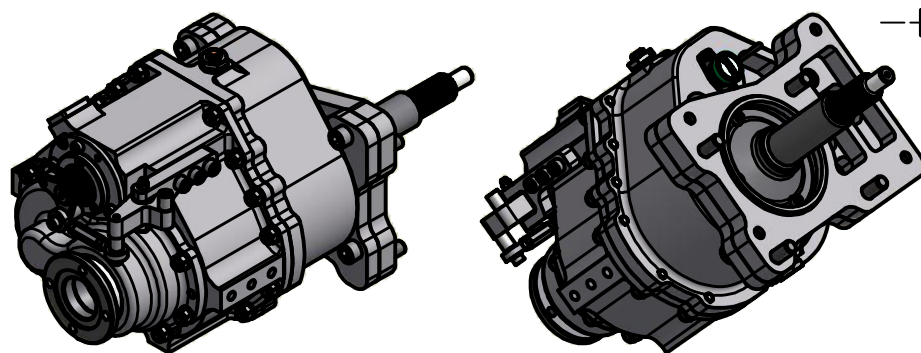

LEVER SHIFT DIRECTION

← UP SHIFT DOWN SHIFT →

DRY WEIGHT: 26.5 Kg  
WET WEIGHT: 28.6 Kg

OIL CAPACITY: 1.5 LITRE

TYPE-9  
MOUNTING  
HOLES

Gearworks,  
Salem St.,  
Etruria,  
Stoke On Trent, ST1 5PR.  
Tel 01782 280136,  
Fax 01782 269913,  
Email [contact@eliteracingtransmissions.com](mailto:contact@eliteracingtransmissions.com)

TITLE  
FULL ASSEMBLY - IL230-3S  
INSTALLATION

DRG. No. ERT914093

Issue  
0