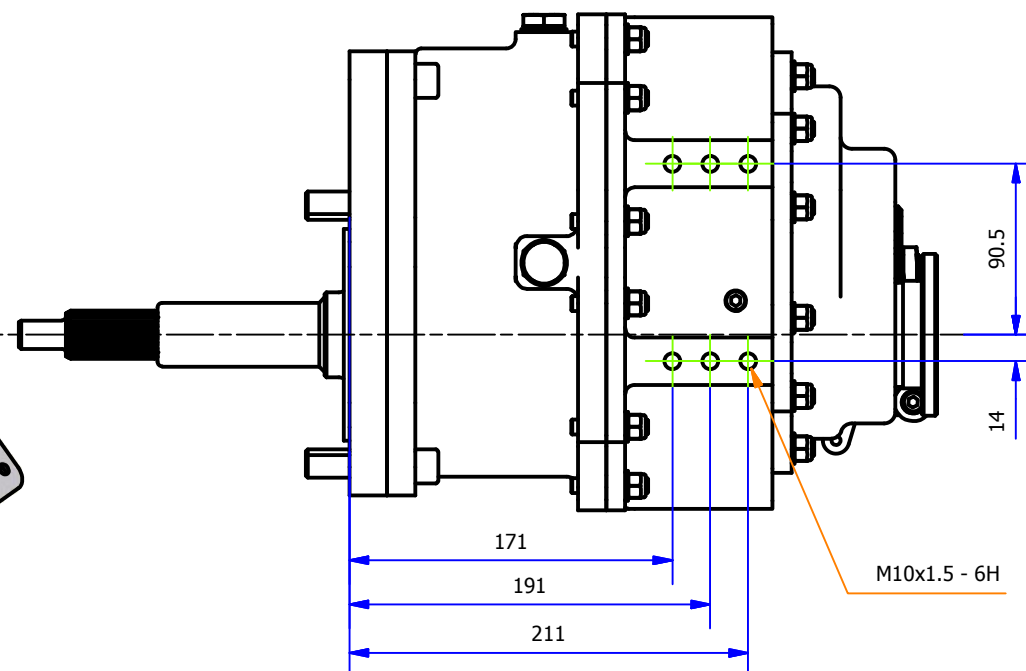

LEVER SHIFT DIRECTION

← UP SHIFT DOWN SHIFT →

DRY WEIGHT: 26.5 Kg  
WET WEIGHT: 28.6 Kg

OIL CAPACITY: 1.5 LITRE

TYPE-9  
MOUNTING  
HOLES

Gearworks,  
Salem St.,  
Etruria,  
Stoke On Trent, ST1 5PR.  
Tel 01782 280136,  
Fax 01782 269913,  
Email [contact@eliteracingtransmissions.com](mailto:contact@eliteracingtransmissions.com)

TITLE  
FULL ASSEMBLY - IL230-3S  
INSTALLATION

DRG. No. ERT914093

Issue  
0