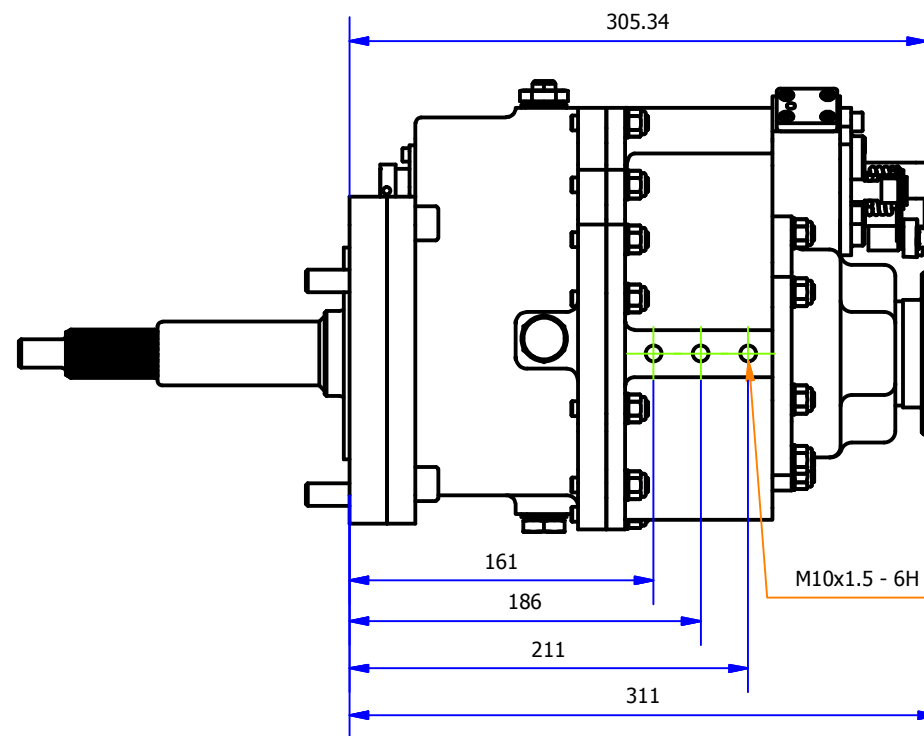

LEVER SHIFT DIRECTION

← UP SHIFT DOWN SHIFT →

DRY WEIGHT: 26.5 Kg  
WET WEIGHT: 28.6 Kg

OIL CAPACITY: 1.5 LITRE

TYPE-9  
MOUNTING  
HOLES

Gearworks,  
Salem St.,  
Etruria,  
Stoke On Trent, ST1 5PR.  
Tel 01782 280136,  
Fax 01782 269913,  
Email [contact@eliteracingtransmissions.com](mailto:contact@eliteracingtransmissions.com)

TITLE  
FULL ASSEMBLY - IL230-3S  
INSTALLATION

DRG. No. ERT914093

Issue  
0