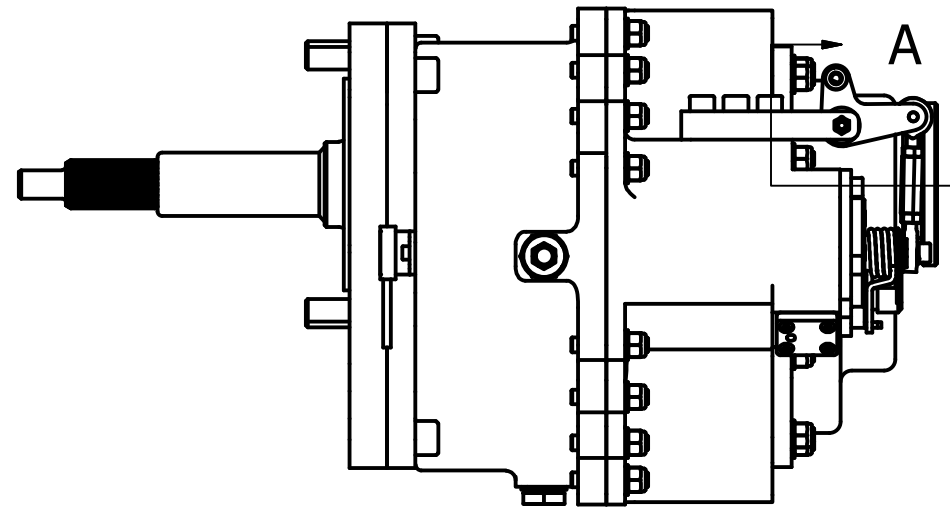

LEVER SHIFT DIRECTION

← UP SHIFT DOWN SHIFT →

DRY WEIGHT: 26.5 Kg  
WET WEIGHT: 28.6 Kg

OIL CAPACITY: 1.5 LITRE

TYPE-9  
MOUNTING  
HOLES

Gearworks,  
Salem St.,  
Etruria,  
Stoke On Trent, ST1 5PR.  
Tel 01782 280136,  
Fax 01782 269913,  
Email [contact@eliteracingtransmissions.com](mailto:contact@eliteracingtransmissions.com)

TITLE  
FULL ASSEMBLY - IL230-3S  
INSTALLATION

DRG. No. ERT914093

Issue  
0