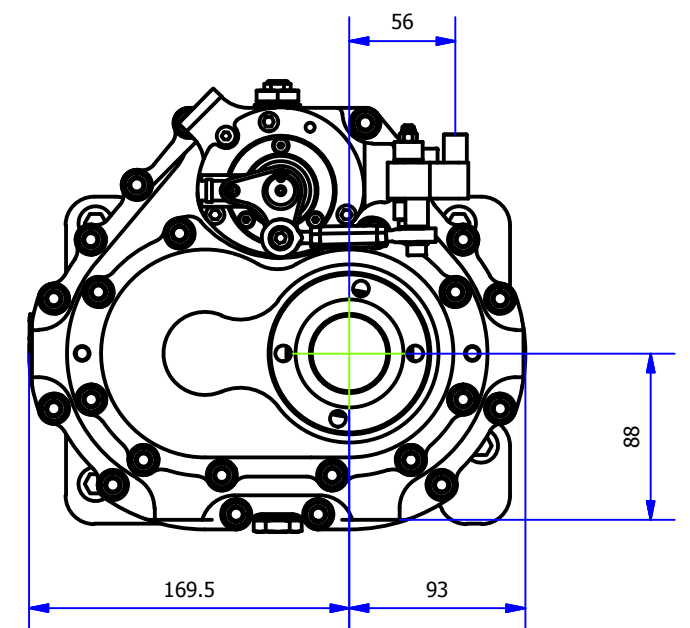

LEVER SHIFT DIRECTION

← UP SHIFT DOWN SHIFT →

DRY WEIGHT: 26.5 Kg  
WET WEIGHT: 28.6 Kg

OIL CAPACITY: 1.5 LITRE

TYPE-9  
MOUNTING  
HOLES

Gearworks,  
Salem St.,  
Etruria,  
Stoke On Trent, ST1 5PR.  
Tel 01782 280136,  
Fax 01782 269913,  
Email [contact@eliteracingtransmissions.com](mailto:contact@eliteracingtransmissions.com)

TITLE  
FULL ASSEMBLY - IL230-3S  
INSTALLATION

DRG. No. ERT914093

Issue  
0