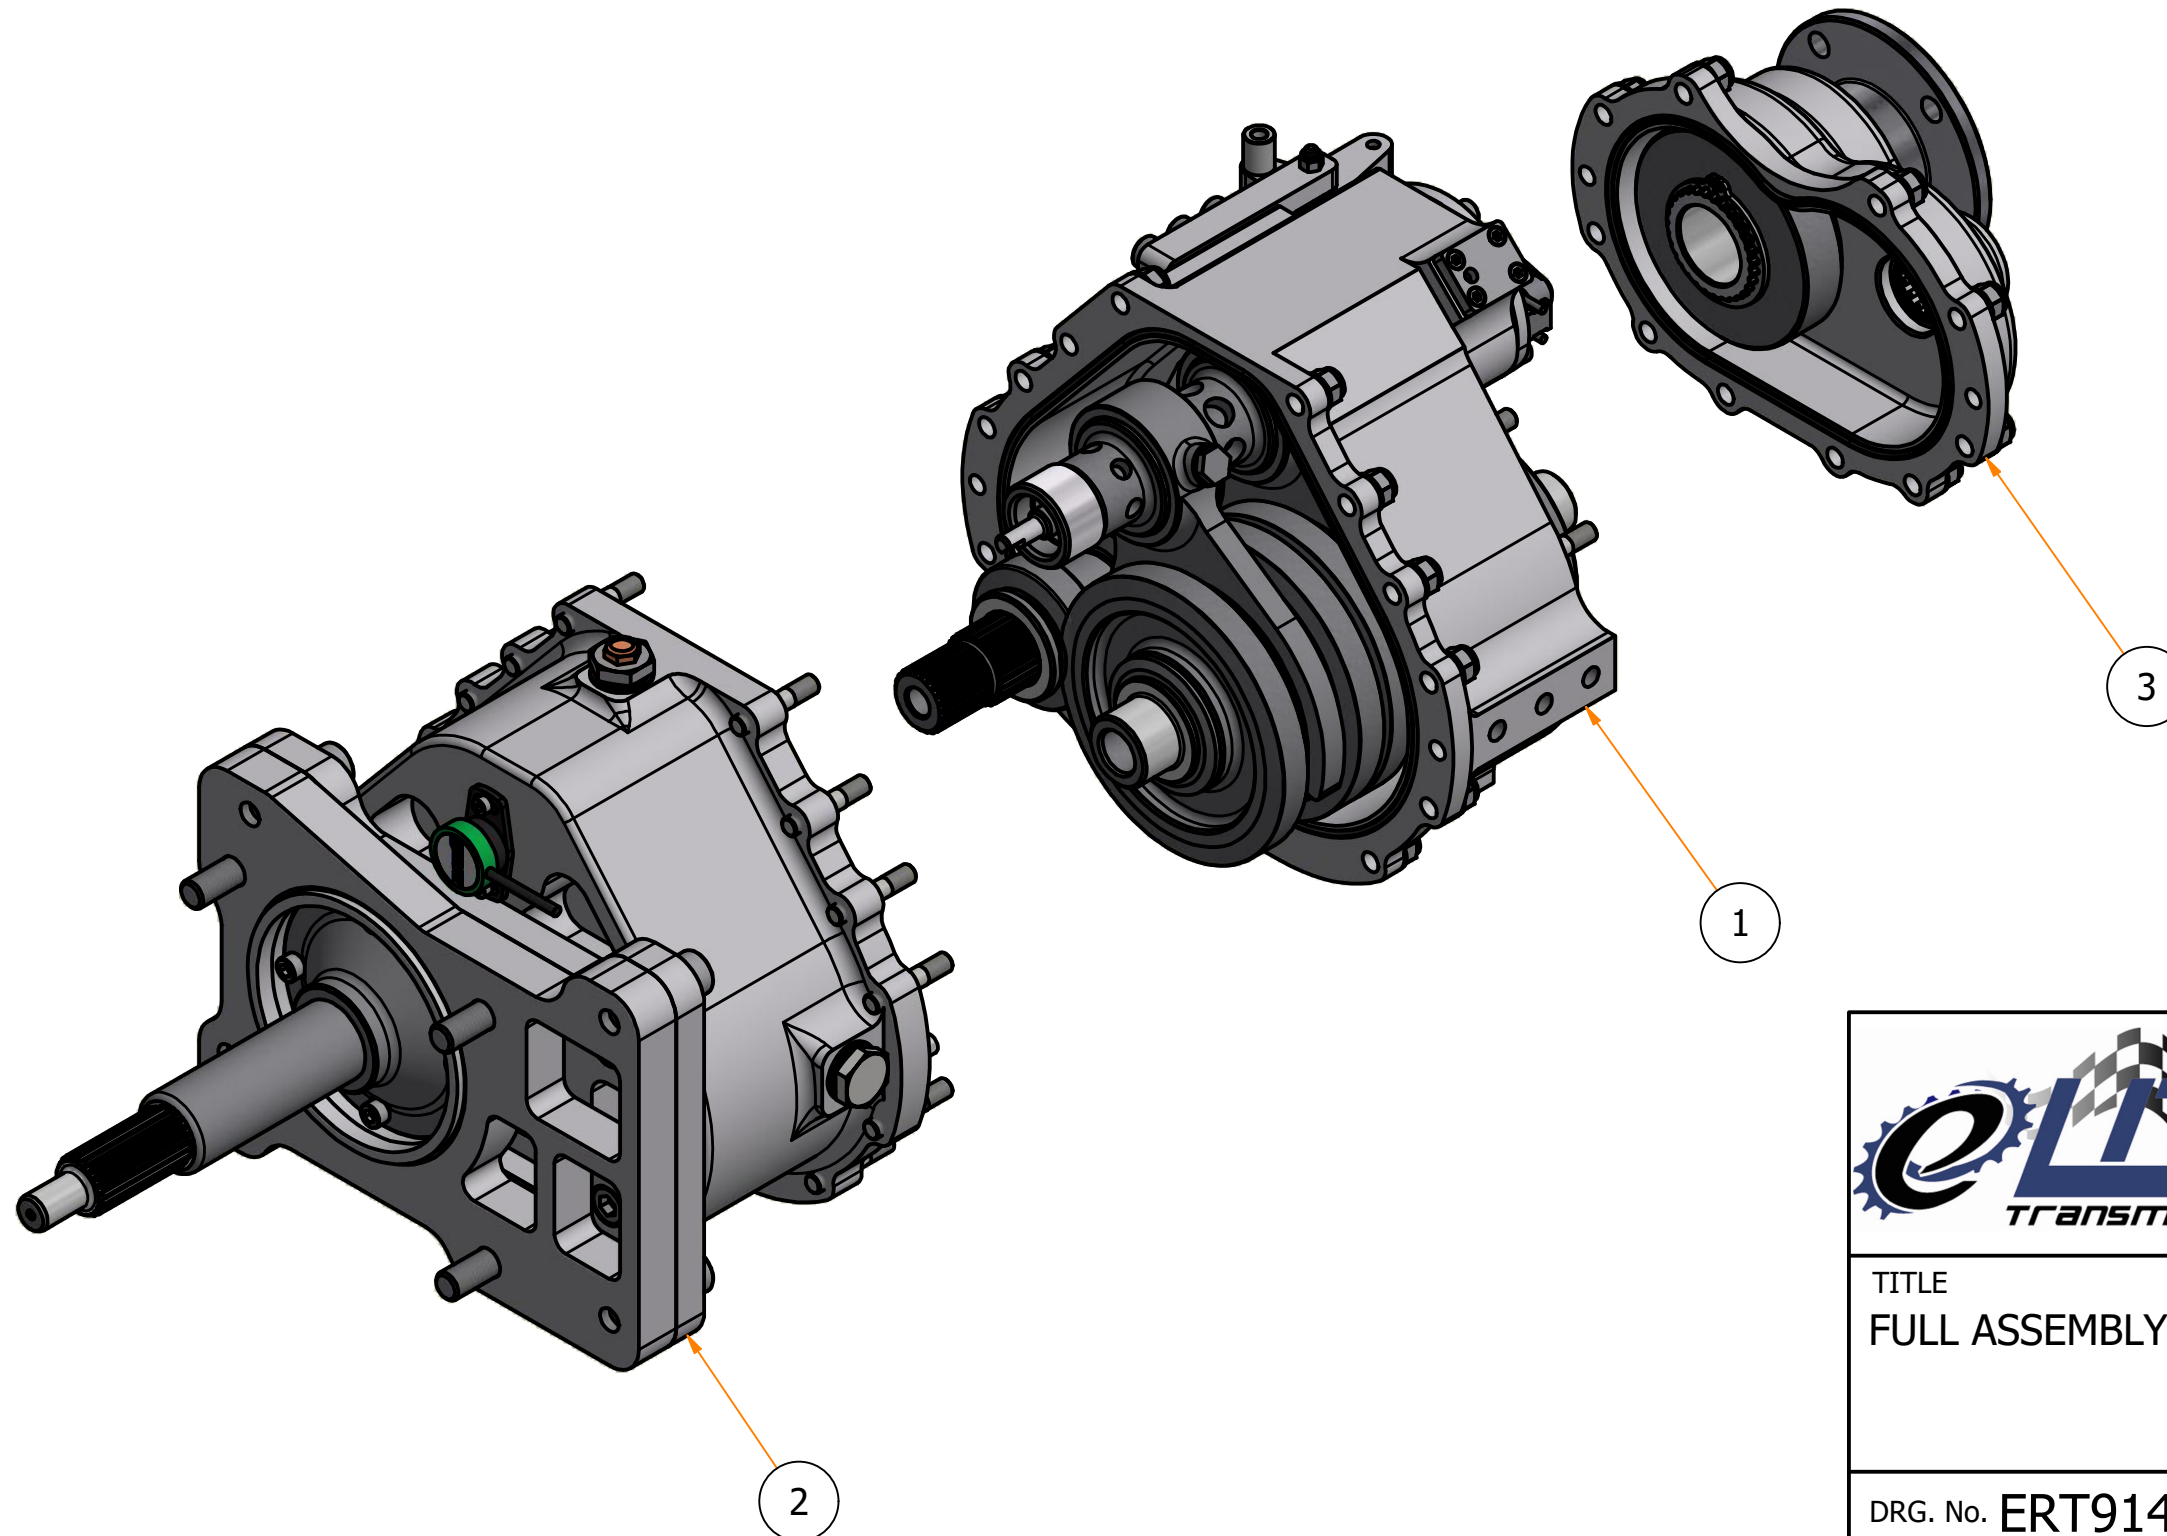

Parts List			
ITEM	PART NUMBER	TITLE	QTY
1	ERT914090	BEARING CARRIER ASSEMBLY - IL230-3S	1
2	ERT914091	MAINCASE ASSEMBLY - IL230-3S	1
3	ERT914092	DROP GEAR COVER ASSEMBLY - IL230-3S	1

LEVER SHIFT DIRECTION  
 ← UP SHIFT    DOWN SHIFT →

TITLE  
 FULL ASSEMBLY - IL230-3S

DRG. No. ERT914093

Issue  
 0