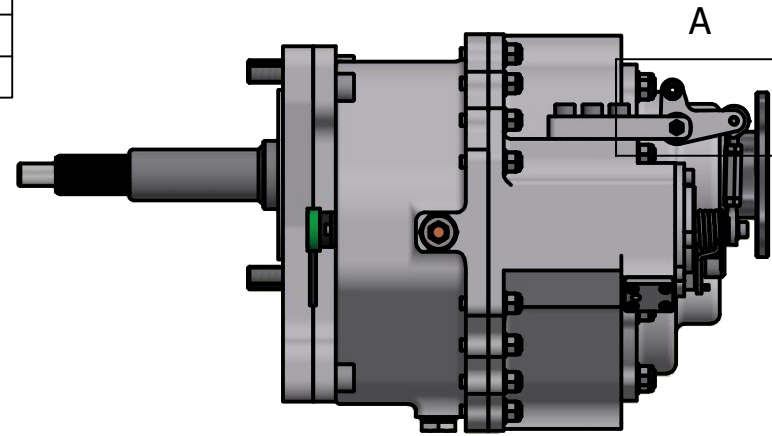

Parts List			
ITEM	PART NUMBER	TITLE	QTY
1	ERT914090	BEARING CARRIER ASSEMBLY - IL230-3S	1
2	ERT914091	MAINCASE ASSEMBLY - IL230-3S	1
3	ERT914092	DROP GEAR COVER ASSEMBLY - IL230-3S	1

LEVER SHIFT DIRECTION  
 ← UP SHIFT    DOWN SHIFT →

TITLE  
 FULL ASSEMBLY - IL230-3S

DRG. No. ERT914093

Issue  
 0