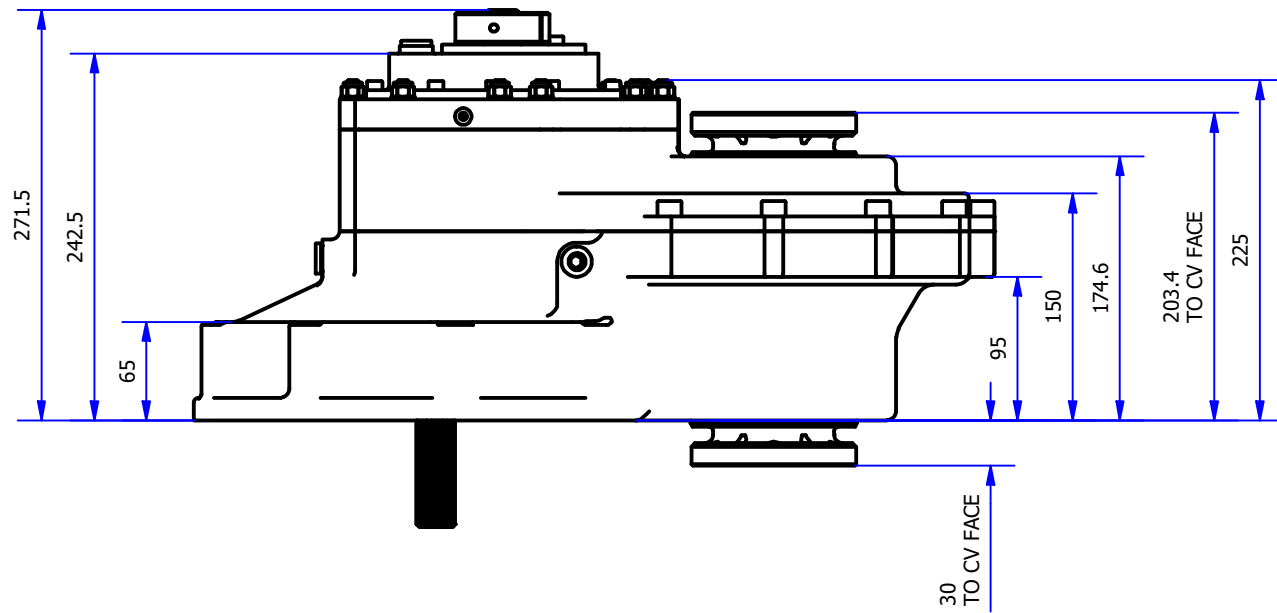

SELECTOR ROTATES A TOTAL OF 60°
 i.e 30° FROM NEUTRAL TO GEAR
 TOTAL THROW 8.5mm, 10.9mm OR 12.5mm
 DEPENDING ON SELECTOR POSITION

100mm AND 108mm C.V. JOINT COMPATIBLE

eLITE
 RACING
 TRANSMISSIONS

Gearworks,
 Salem St.,
 Etruria,
 Stoke On Trent, ST1 5PR.
 Tel 01782 280136,
 Fax 01782 269913,
 Email contact@eliteracingtransmissions.com

TITLE
 FWD 2 SPEED (BARREL SELECTION) JOHN
 GAY LSD FULL ASSEMBLY

DRG. No. ERT913927 EVO-2 Issue 0