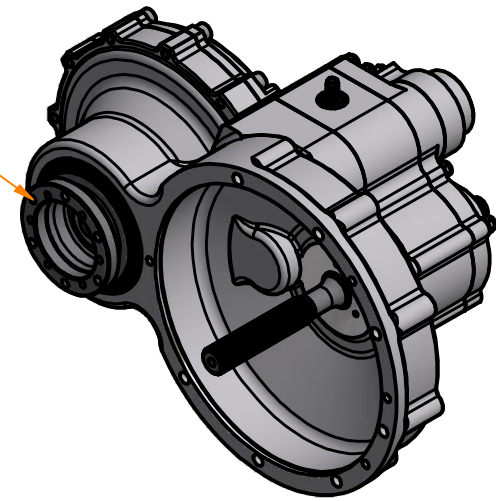

SELECTOR ROTATES A TOTAL OF 60°
 i.e 30° FROM NEUTRAL TO GEAR
 TOTAL THROW 8.5mm, 10.9mm OR 12.5mm
 DEPENDING ON SELECTOR POSITION

100mm AND 108mm C.V. JOINT COMPATIBLE

eLITE
 RACING
 TRANSMISSIONS

Gearworks,
 Salem St.,
 Etruria,
 Stoke On Trent, ST1 5PR.
 Tel 01782 280136,
 Fax 01782 269913,
 Email contact@eliteracingtransmissions.com

TITLE
 FWD 2 SPEED (BARREL SELECTION) JOHN
 GAY LSD FULL ASSEMBLY

DRG. No. ERT913927 EVO-2 Issue 0