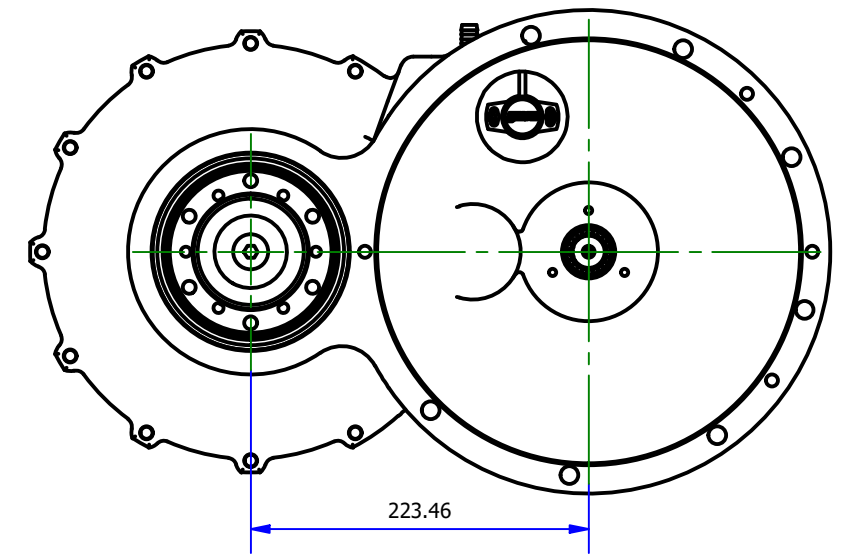

SELECTOR ROTATES A TOTAL OF 60°
 i.e 30° FROM NEUTRAL TO GEAR
 TOTAL THROW 8.5mm, 10.9mm OR 12.5mm
 DEPENDING ON SELECTOR POSITION

100mm AND 108mm C.V. JOINT COMPATIBLE

eLITE
 RACING
 TRANSMISSIONS

Gearworks,
 Salem St.,
 Etruria,
 Stoke On Trent, ST1 5PR.
 Tel 01782 280136,
 Fax 01782 269913,
 Email contact@eliteracingtransmissions.com

TITLE
 FWD 2 SPEED (BARREL SELECTION) JOHN
 GAY LSD FULL ASSEMBLY

DRG. No. ERT913927 EVO-2 Issue 0