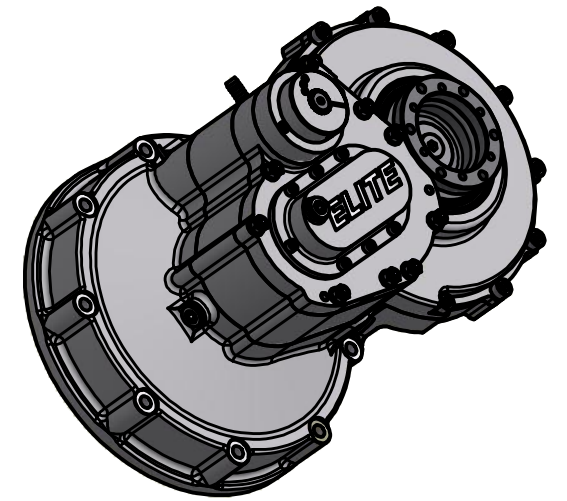

SELECTOR ROTATES A TOTAL OF 60°
 i.e 30° FROM NEUTRAL TO GEAR
 TOTAL THROW 8.5mm, 10.9mm OR 12.5mm
 DEPENDING ON SELECTOR POSITION

100mm AND 108mm C.V. JOINT COMPATIBLE

eLITE
 RACING
 TRANSMISSIONS

Gearworks,
 Salem St.,
 Etruria,
 Stoke On Trent, ST1 5PR.
 Tel 01782 280136,
 Fax 01782 269913,
 Email contact@eliteracingtransmissions.com

TITLE
 FWD 2 SPEED (BARREL SELECTION) JOHN
 GAY LSD FULL ASSEMBLY

DRG. No. ERT913927 EVO-2 Issue 0