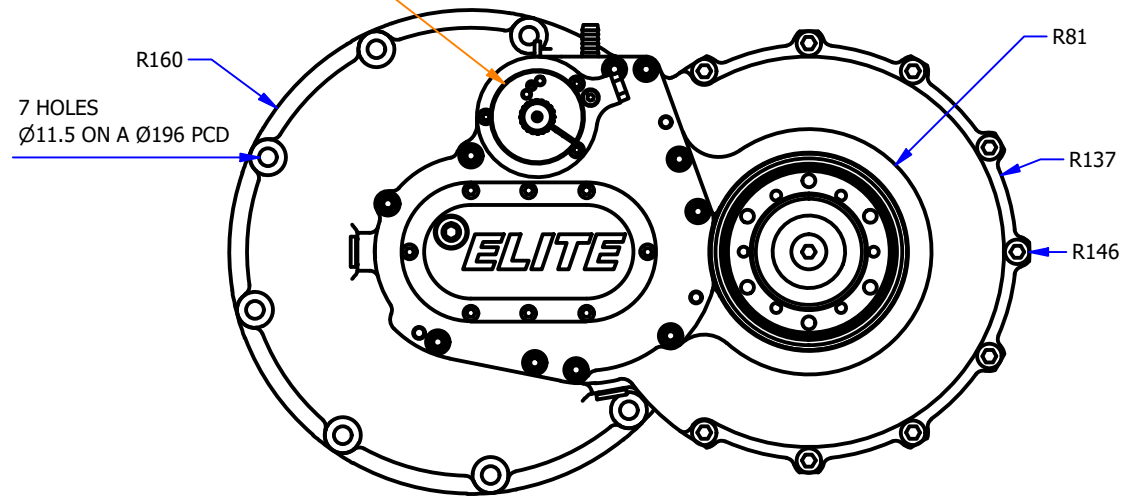

SELECTOR ROTATES A TOTAL OF 60°
 i.e 30° FROM NEUTRAL TO GEAR
 TOTAL THROW 8.5mm, 10.9mm OR 12.5mm
 DEPENDING ON SELECTOR POSITION

100mm AND 108mm C.V. JOINT COMPATIBLE

eLITE
 RACING
 TRANSMISSIONS

Gearworks,
 Salem St.,
 Etruria,
 Stoke On Trent, ST1 5PR.
 Tel 01782 280136,
 Fax 01782 269913,
 Email contact@eliteracingtransmissions.com

TITLE
 FWD 2 SPEED (BARREL SELECTION) JOHN
 GAY LSD FULL ASSEMBLY

DRG. No. ERT913927 EVO-2 Issue 0