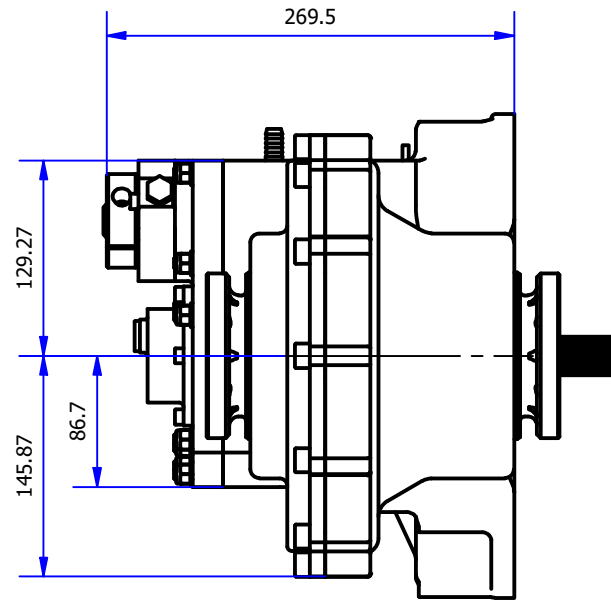

SELECTOR ROTATES A TOTAL OF 60°
 i.e 30° FROM NEUTRAL TO GEAR
 TOTAL THROW 8.5mm, 10.9mm OR 12.5mm
 DEPENDING ON SELECTOR POSITION

100mm AND 108mm C.V. JOINT COMPATIBLE

eLITE
 RACING
 TRANSMISSIONS

Gearworks,
 Salem St.,
 Etruria,
 Stoke On Trent, ST1 5PR.
 Tel 01782 280136,
 Fax 01782 269913,
 Email contact@eliteracingtransmissions.com

TITLE
 FWD 2 SPEED (BARREL SELECTION) JOHN
 GAY LSD FULL ASSEMBLY

DRG. No. ERT913927 EVO-2 Issue 0