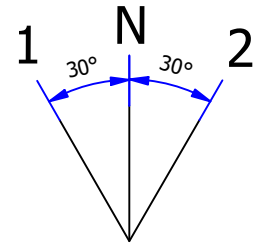

SELECTOR ROTATES A TOTAL OF 60°
 i.e 30° FROM NEUTRAL TO GEAR
 TOTAL THROW 8.5mm, 10.9mm OR 12.5mm
 DEPENDING ON SELECTOR POSITION

100mm AND 108mm C.V. JOINT COMPATIBLE

eLITE
 RACING
 TRANSMISSIONS

Gearworks,
 Salem St.,
 Etruria,
 Stoke On Trent, ST1 5PR.
 Tel 01782 280136,
 Fax 01782 269913,
 Email contact@eliteracingtransmissions.com

TITLE
 FWD 2 SPEED (BARREL SELECTION) JOHN
 GAY LSD FULL ASSEMBLY

DRG. No. ERT913927 EVO-2 Issue 0