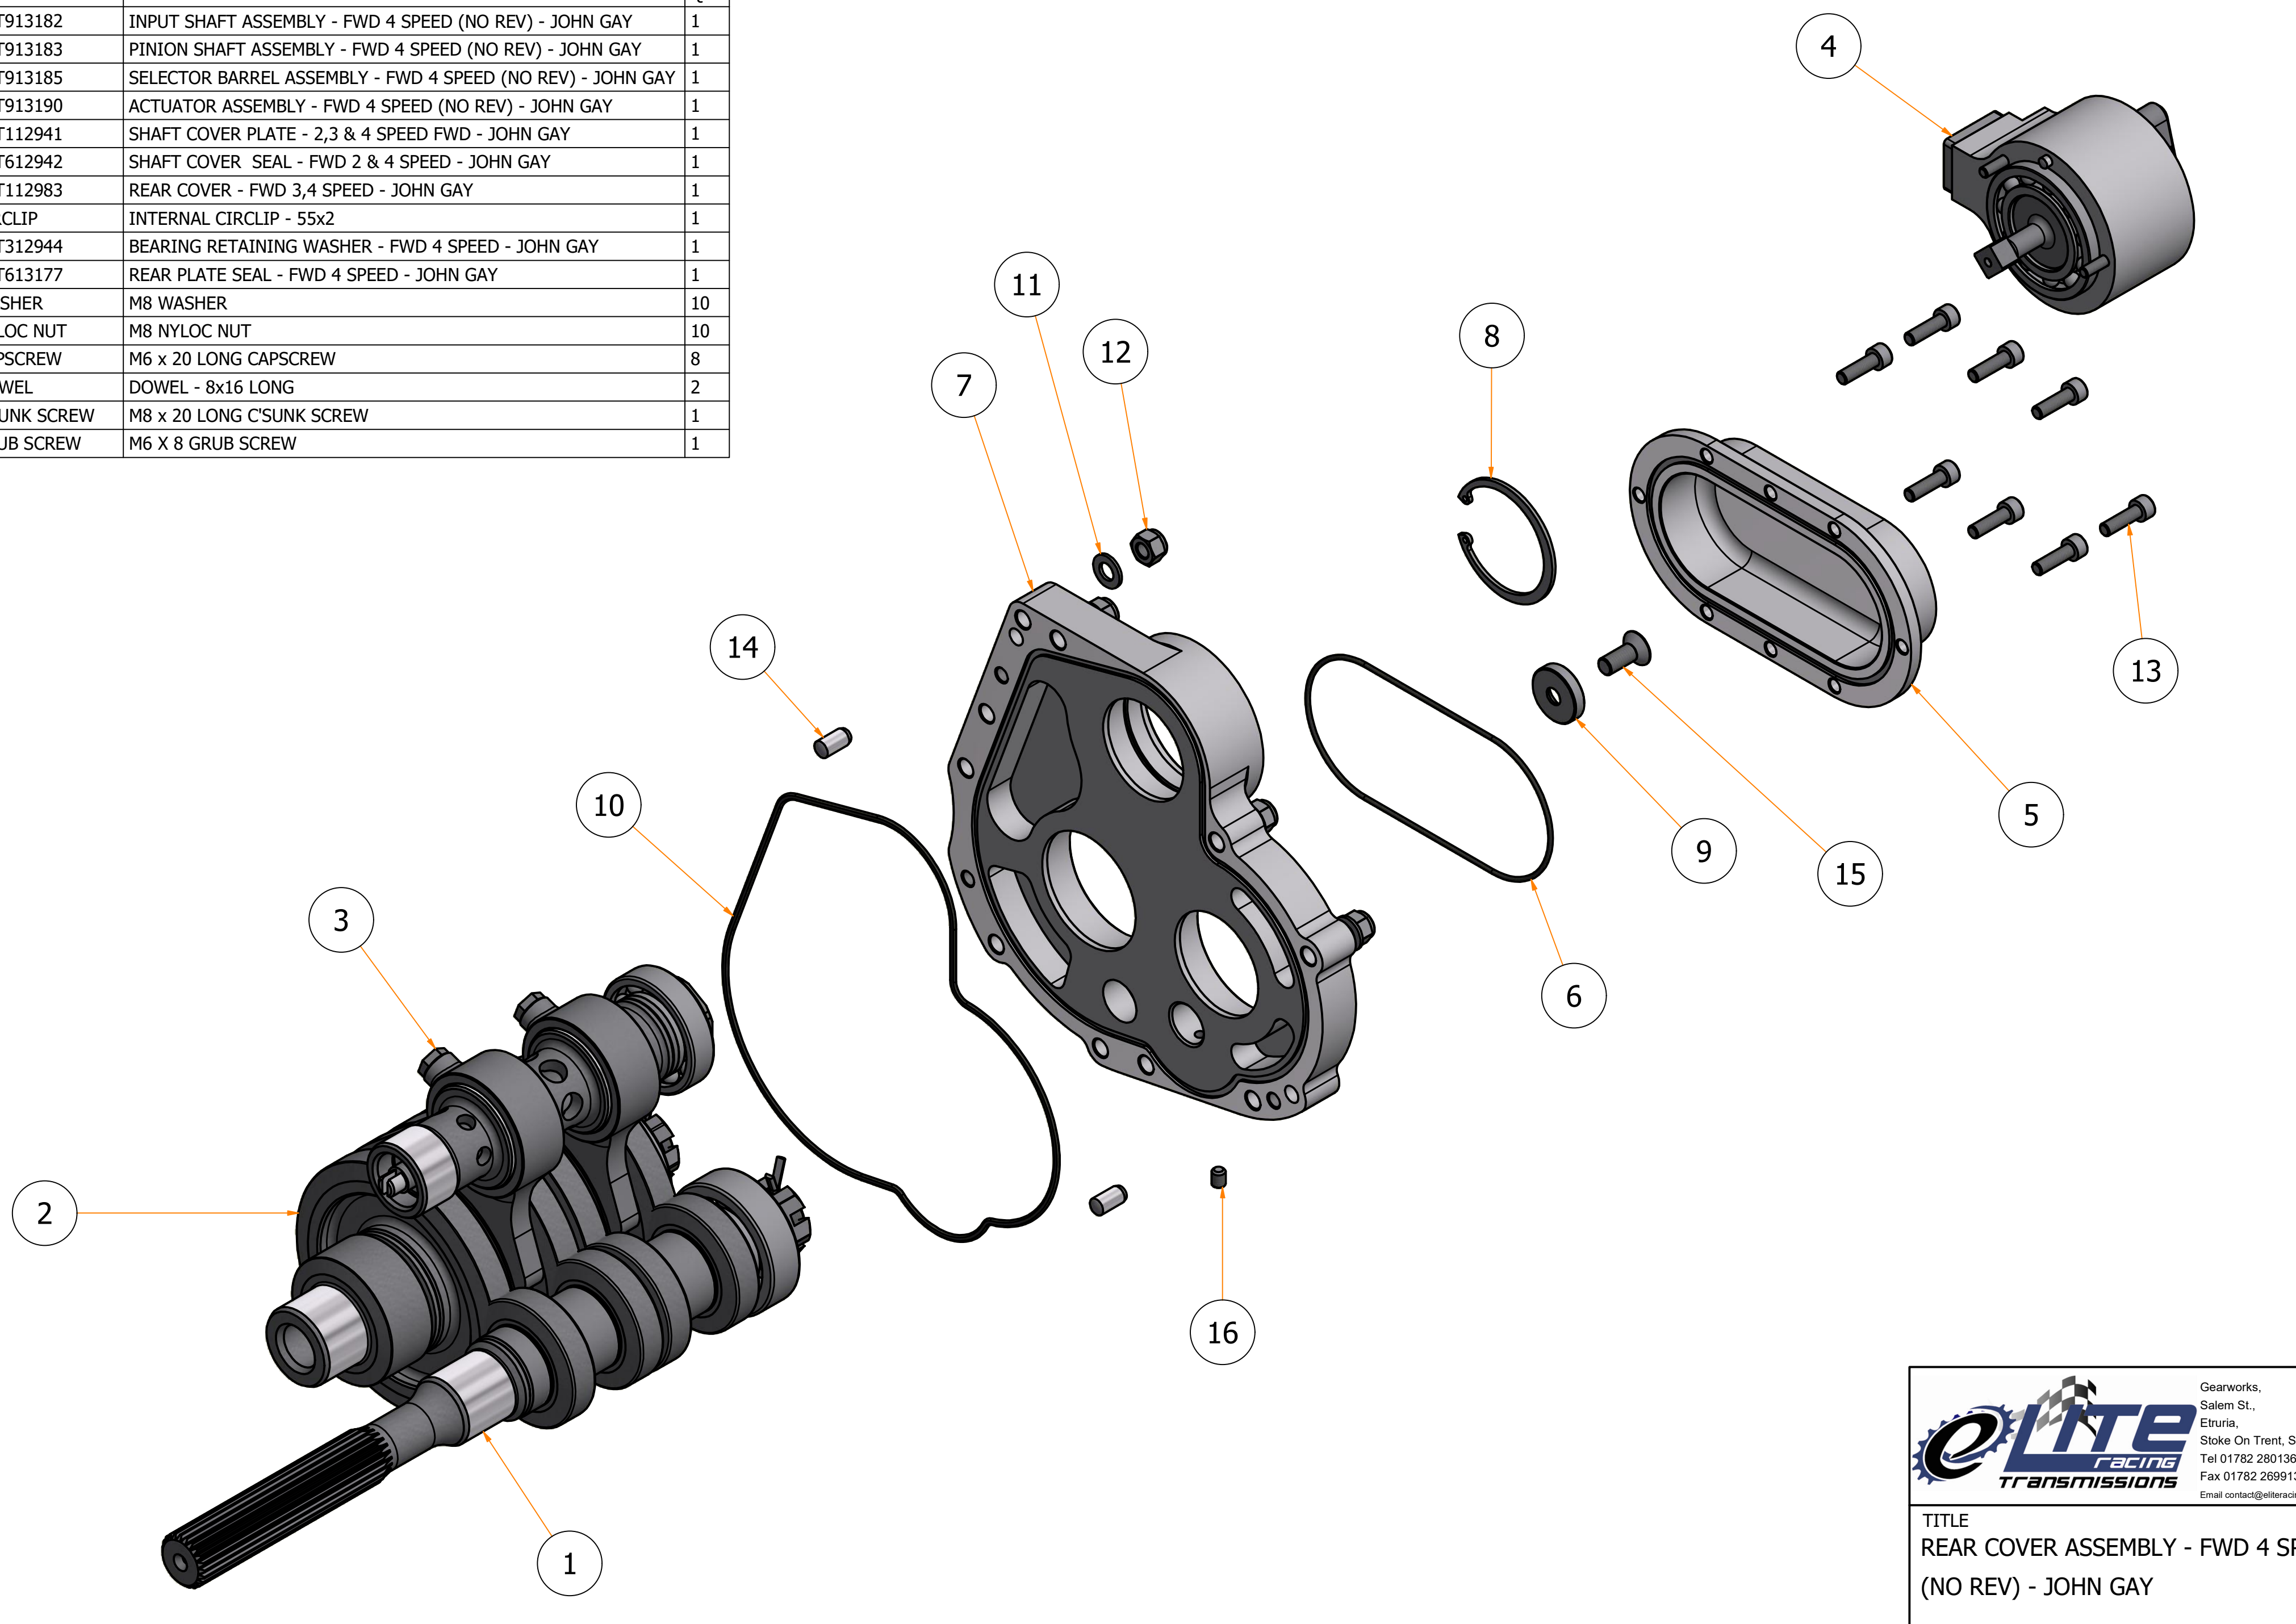

Parts List			
ITEM	PART NUMBER	TITLE	QTY
1	ERT913182	INPUT SHAFT ASSEMBLY - FWD 4 SPEED (NO REV) - JOHN GAY	1
2	ERT913183	PINION SHAFT ASSEMBLY - FWD 4 SPEED (NO REV) - JOHN GAY	1
3	ERT913185	SELECTOR BARREL ASSEMBLY - FWD 4 SPEED (NO REV) - JOHN GAY	1
4	ERT913190	ACTUATOR ASSEMBLY - FWD 4 SPEED (NO REV) - JOHN GAY	1
5	ERT112941	SHAFT COVER PLATE - 2,3 & 4 SPEED FWD - JOHN GAY	1
6	ERT612942	SHAFT COVER SEAL - FWD 2 & 4 SPEED - JOHN GAY	1
7	ERT112983	REAR COVER - FWD 3,4 SPEED - JOHN GAY	1
8	CIRCLIP	INTERNAL CIRCLIP - 55x2	1
9	ERT312944	BEARING RETAINING WASHER - FWD 4 SPEED - JOHN GAY	1
10	ERT613177	REAR PLATE SEAL - FWD 4 SPEED - JOHN GAY	1
11	WASHER	M8 WASHER	10
12	NYLOC NUT	M8 NYLOC NUT	10
13	CAPSCREW	M6 x 20 LONG CAPSCREW	8
14	DOWEL	DOWEL - 8x16 LONG	2
15	C'SUNK SCREW	M8 x 20 LONG C'SUNK SCREW	1
16	GRUB SCREW	M6 X 8 GRUB SCREW	1

Gearworks,
Salem St.,
Etruria,
Stoke On Trent, ST1 5PR.
Tel 01782 280136,
Fax 01782 269913,
Email contact@eliteracingtransmissions.com

TITLE
REAR COVER ASSEMBLY - FWD 4 SPEED
(NO REV) - JOHN GAY

DRG. No.	ERT913186	Issue
----------	-----------	-------