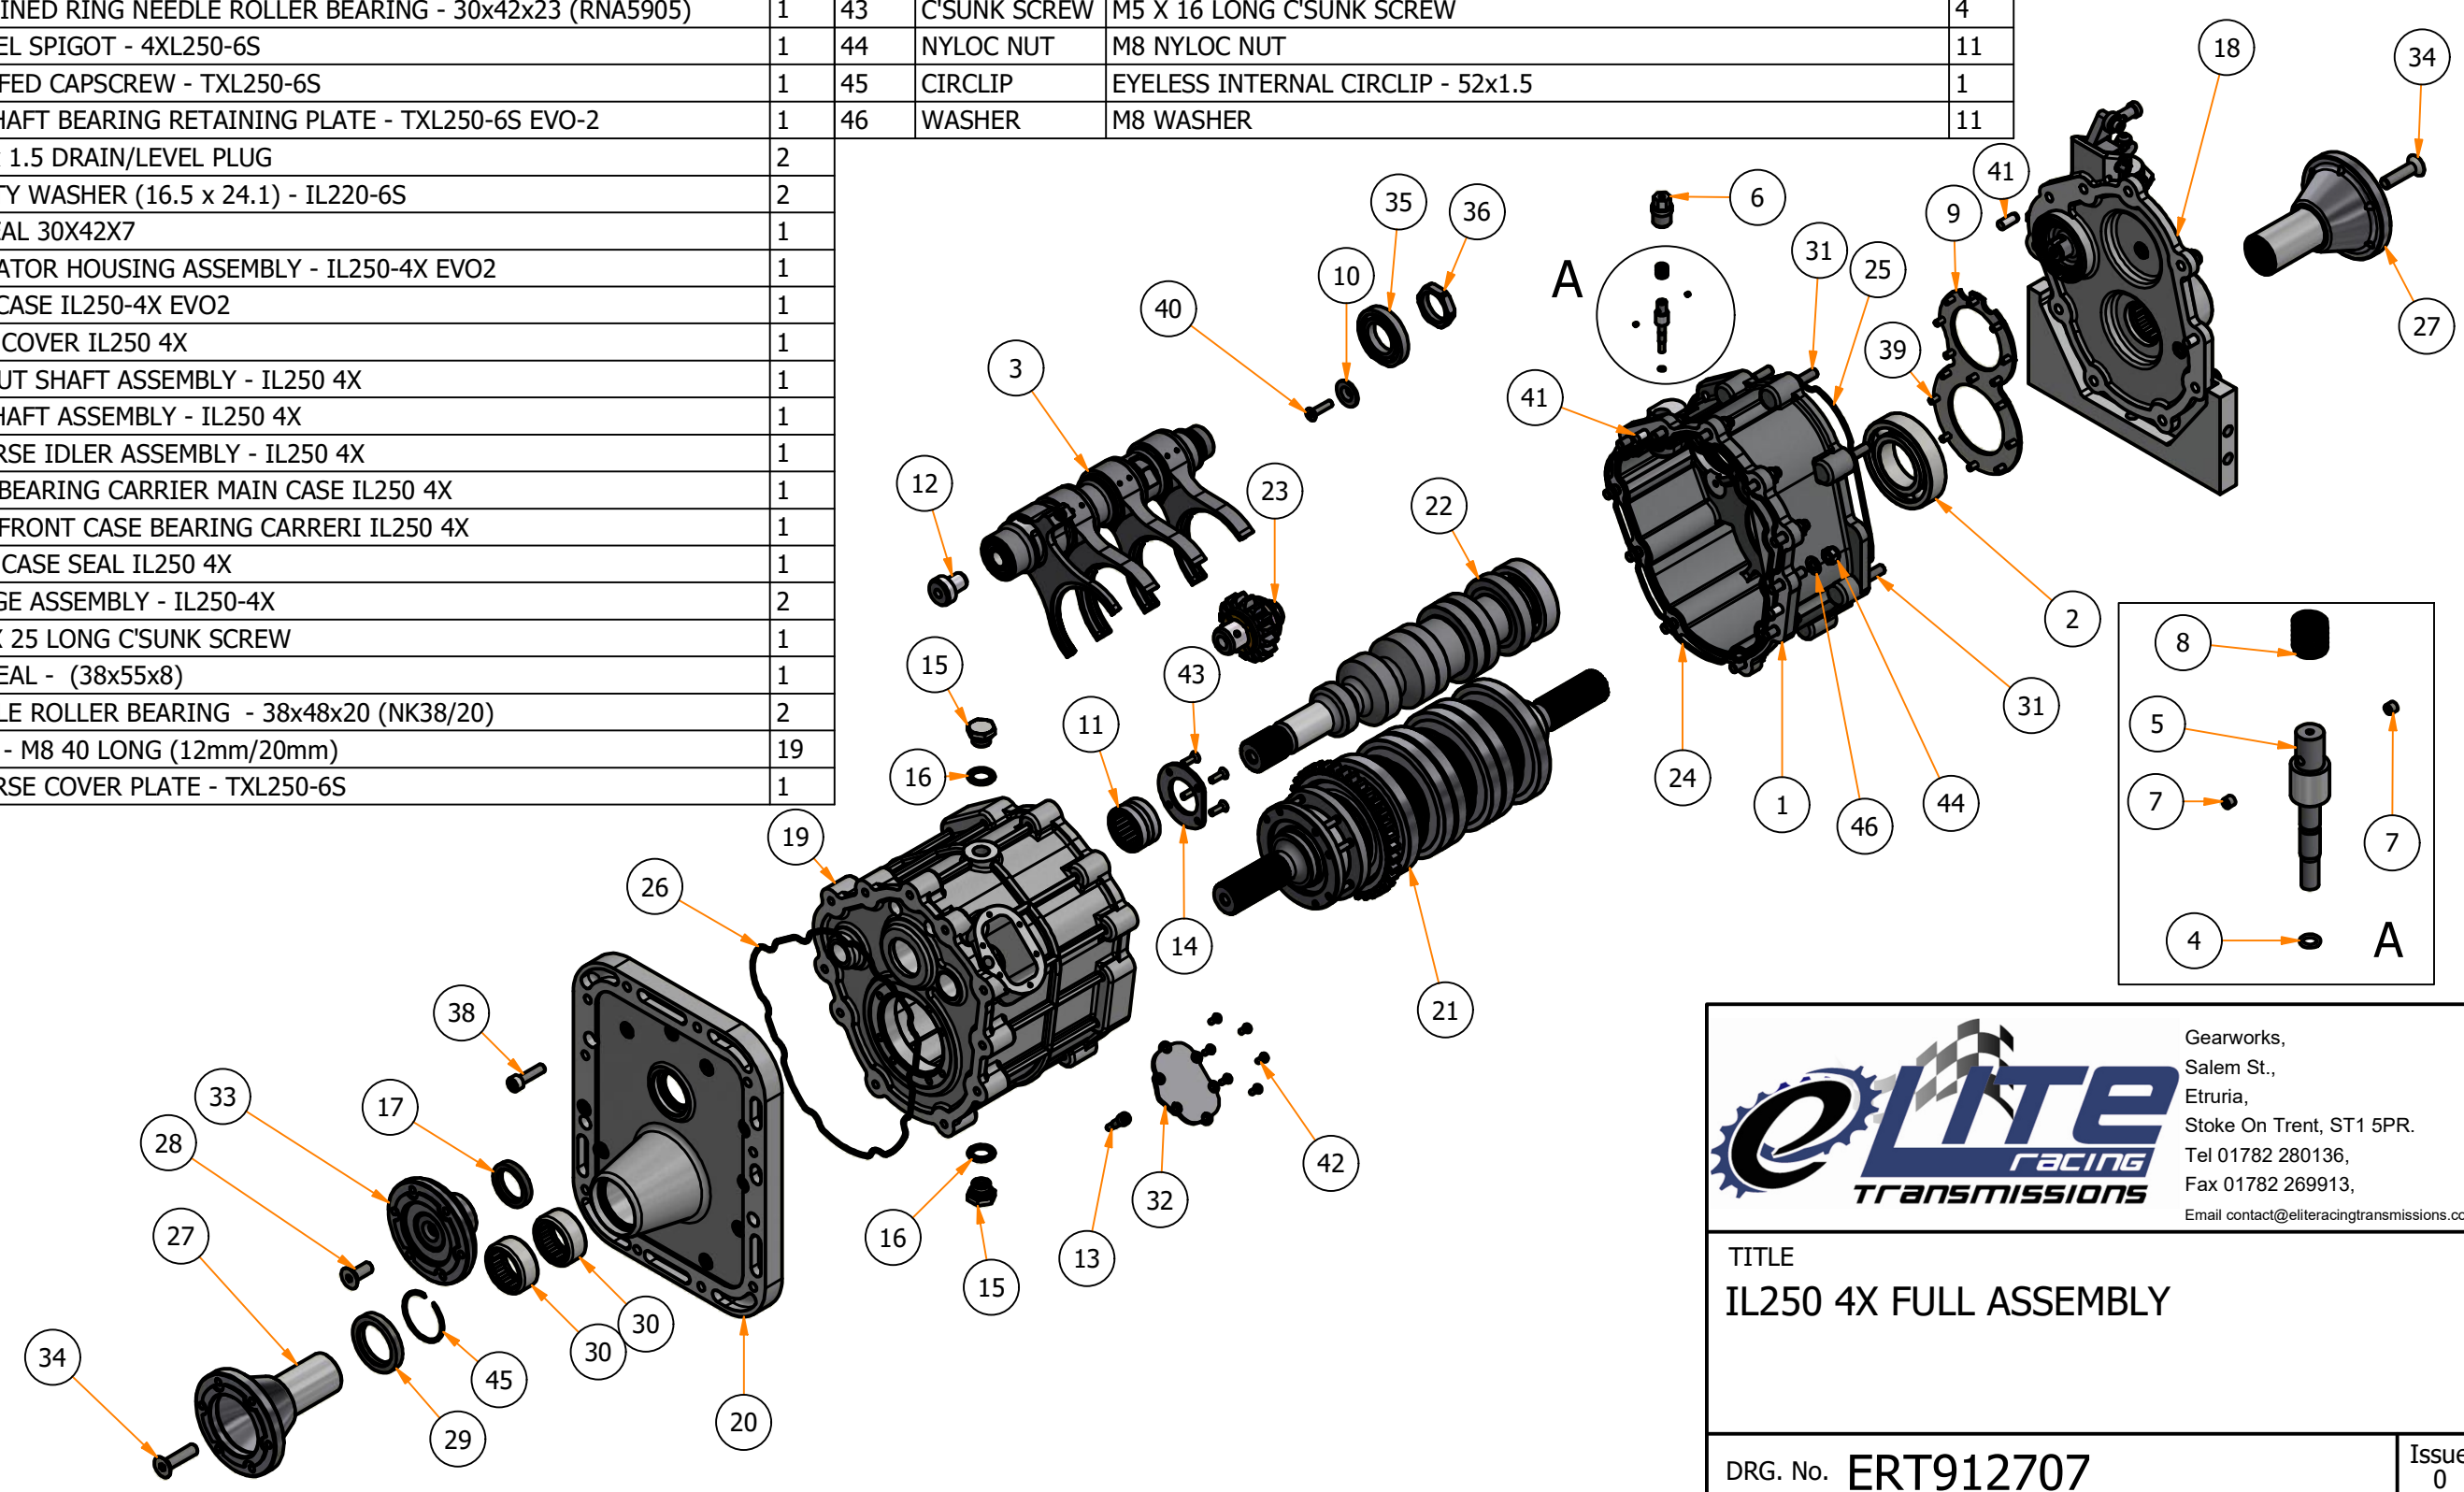

Parts List			
ITEM	PART NUMBER	TITLE	QTY
33	ERT914211	INPUT FLANGE ASSEMBLY - IL250-4X	1
34	C'SUNK SCREW	M10 X 40 LONG C'SUNK SCREW	2
35	ERT60970	BALL BEARING, 30x55x9 - (FAG 16006)	1
36	ERT40563	BARREL NUT - IL300-6S	1
37	CAPSCREW	M8 x 25 LONG CAPSCREW	1
38	CAPSCREW	M8 x 30 LONG CAPSCREW	10
39	C'SUNK SCREW	M5 x 12 LONG C'SUNK SCREW	15
40	C'SUNK SCREW	M6 x 25 LONG C'SUNK SCREW	1
41	DOWEL	DOWEL - 8x20 LONG	4
42	C'SUNK SCREW	M4 X 12 LONG C'SUNK SCREW	6
43	C'SUNK SCREW	M5 X 16 LONG C'SUNK SCREW	4
44	NYLOC NUT	M8 NYLOC NUT	11
45	CIRCLIP	EYELESS INTERNAL CIRCLIP - 52x1.5	1
46	WASHER	M8 WASHER	11

Gearworks,
Salem St.,
Etruria,
Stoke On Trent, ST1 5PR.
Tel 01782 280136,
Fax 01782 269913,
Email contact@eliteracingtransmissions.com

TITLE
IL250 4X FULL ASSEMBLY

DRG. No. ERT912707

Issue
0